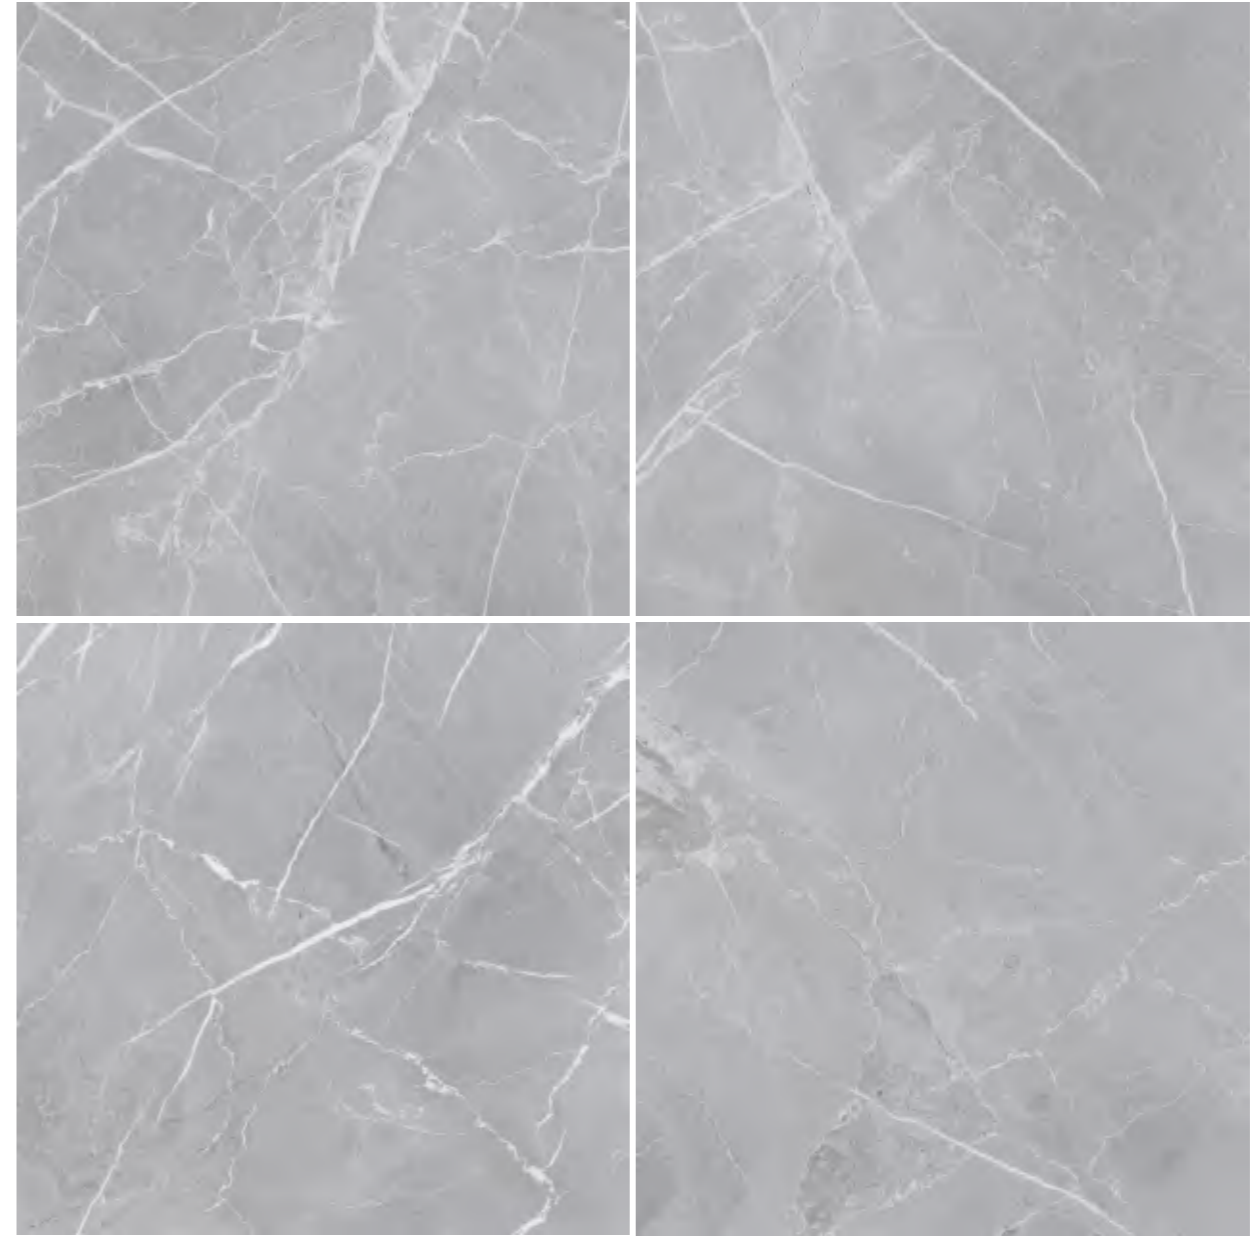

Aura

GRES PORCELLANATO SMALTATO RETTIFICATO

AURA **PERLA** 60x60

Dati Tecnici

Formato	PZ/ BOX	MQ/ BOX	KG/ BOX	BOX/ PALLET	MQ/ PALLET	KG/ PALLET	SP. MM
AURA PERLA 60x60	4	1,44	31,40	30	43,20	962	9,5