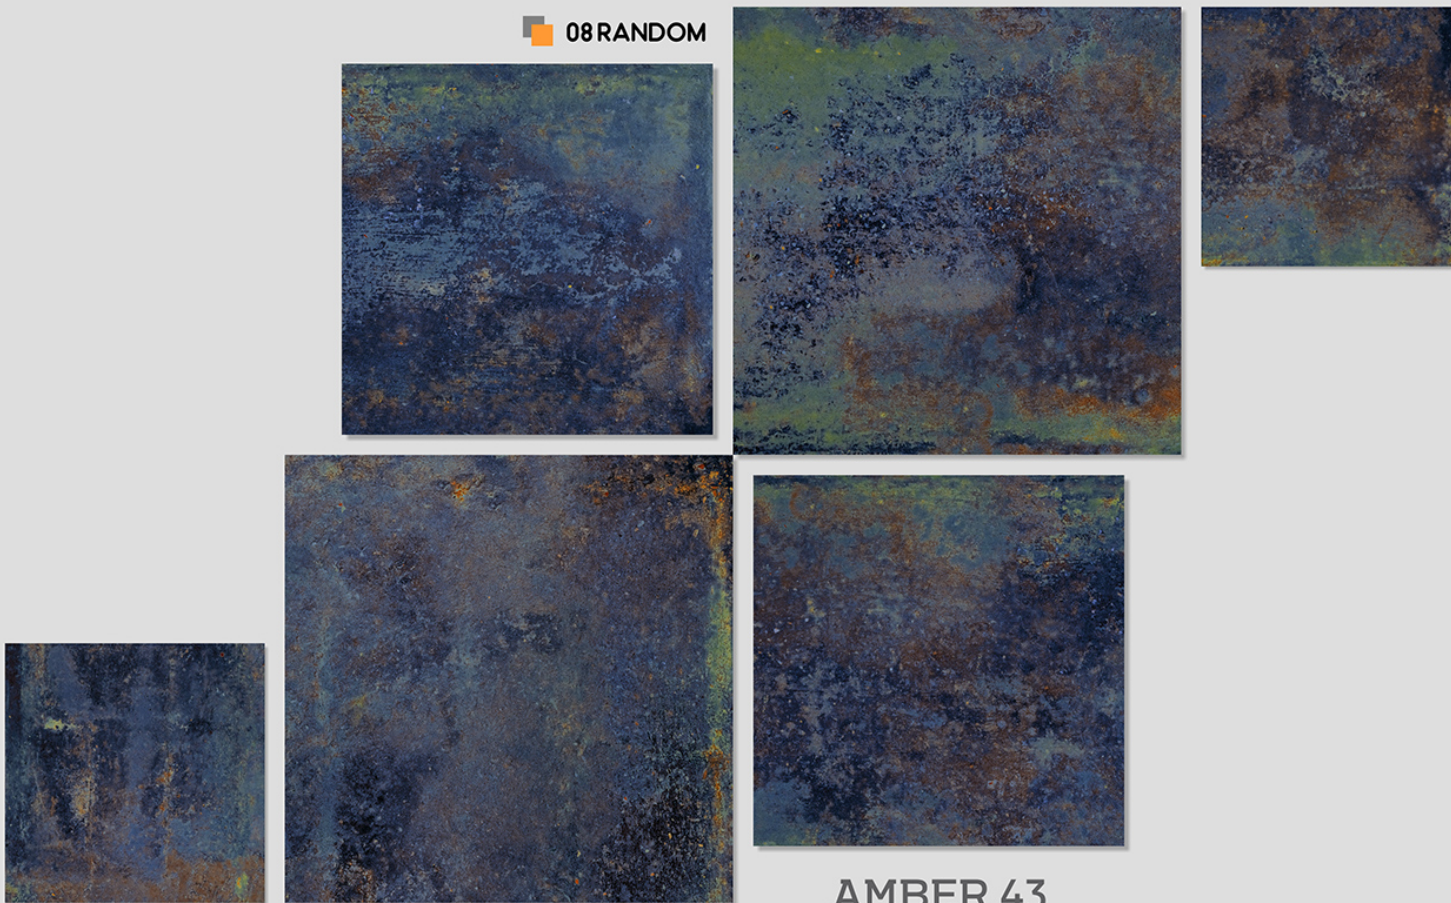

PUNCH  
DESIGNS

MATT  
FINISH

ANTI-SLIP  
MATERIAL

Series  
**AMBER PLAIN**

08 RANDOM

AMBER 43

**500X**  
**500MM**  
OUTDOOR PARKING TILES

12 MM  
THICKNESS