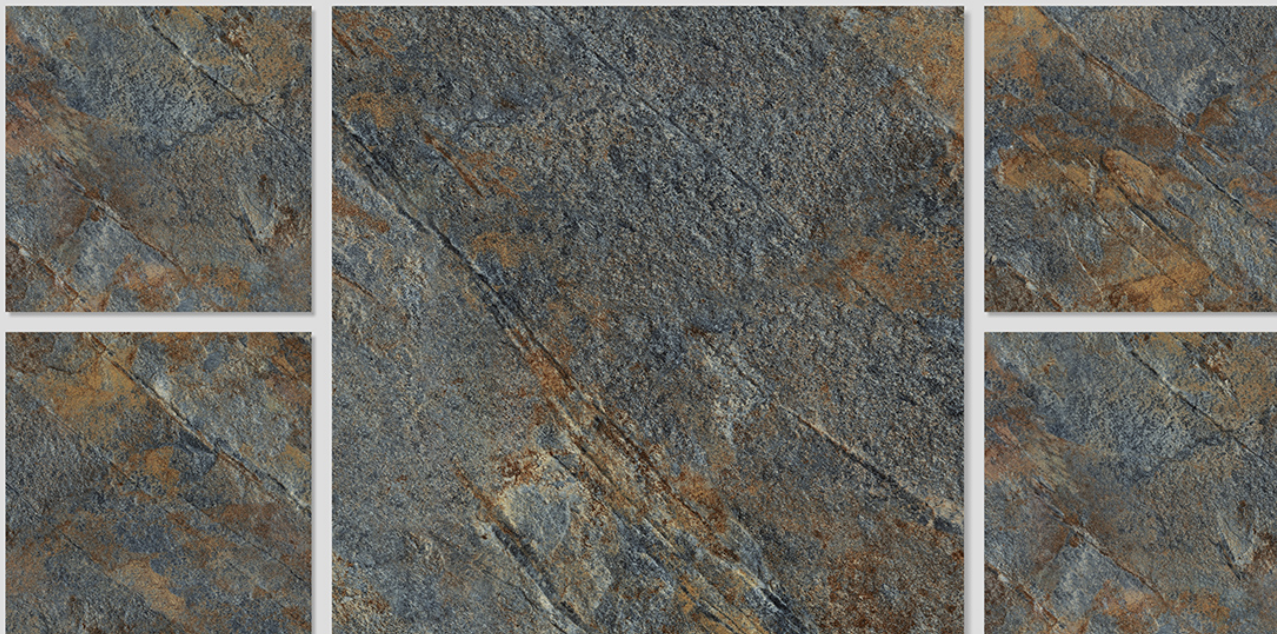

ANTI-SLIP  
MATERIAL

Series  
**AMBER PLAIN**

04 RANDOM

AMBER 32

**500X**  
**500MM**  
OUTDOOR PARKING TILES

12 MM  
THICKNESS

WITH  
RANDOMS

PUNCH  
DESIGNS