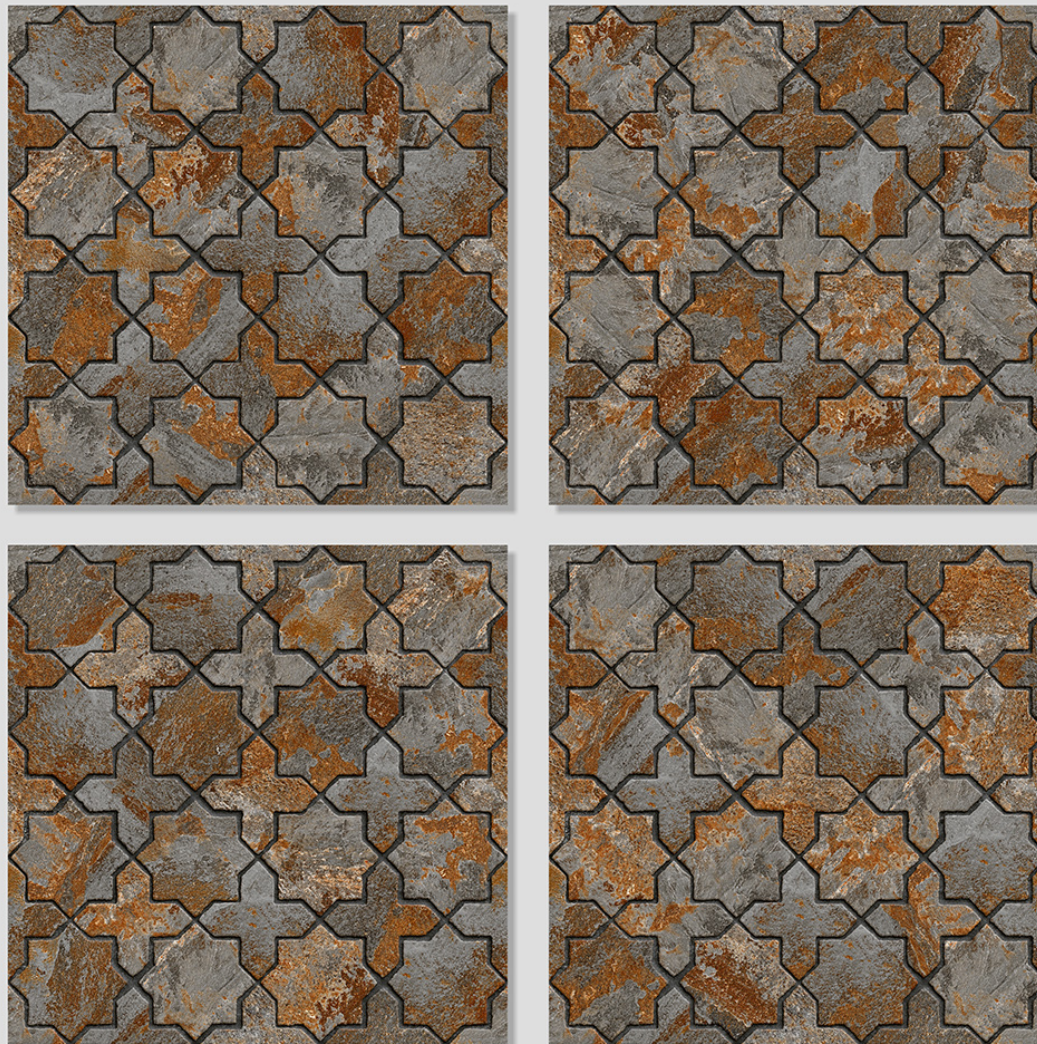

WITH
RANDOMS

PUNCH
DESIGNS

MATT
FINISH

ANTI-SLIP
MATERIAL

Size
500x
500mm

Series
CIBOLA

CIBOLA 13

WITH
RANDOMS