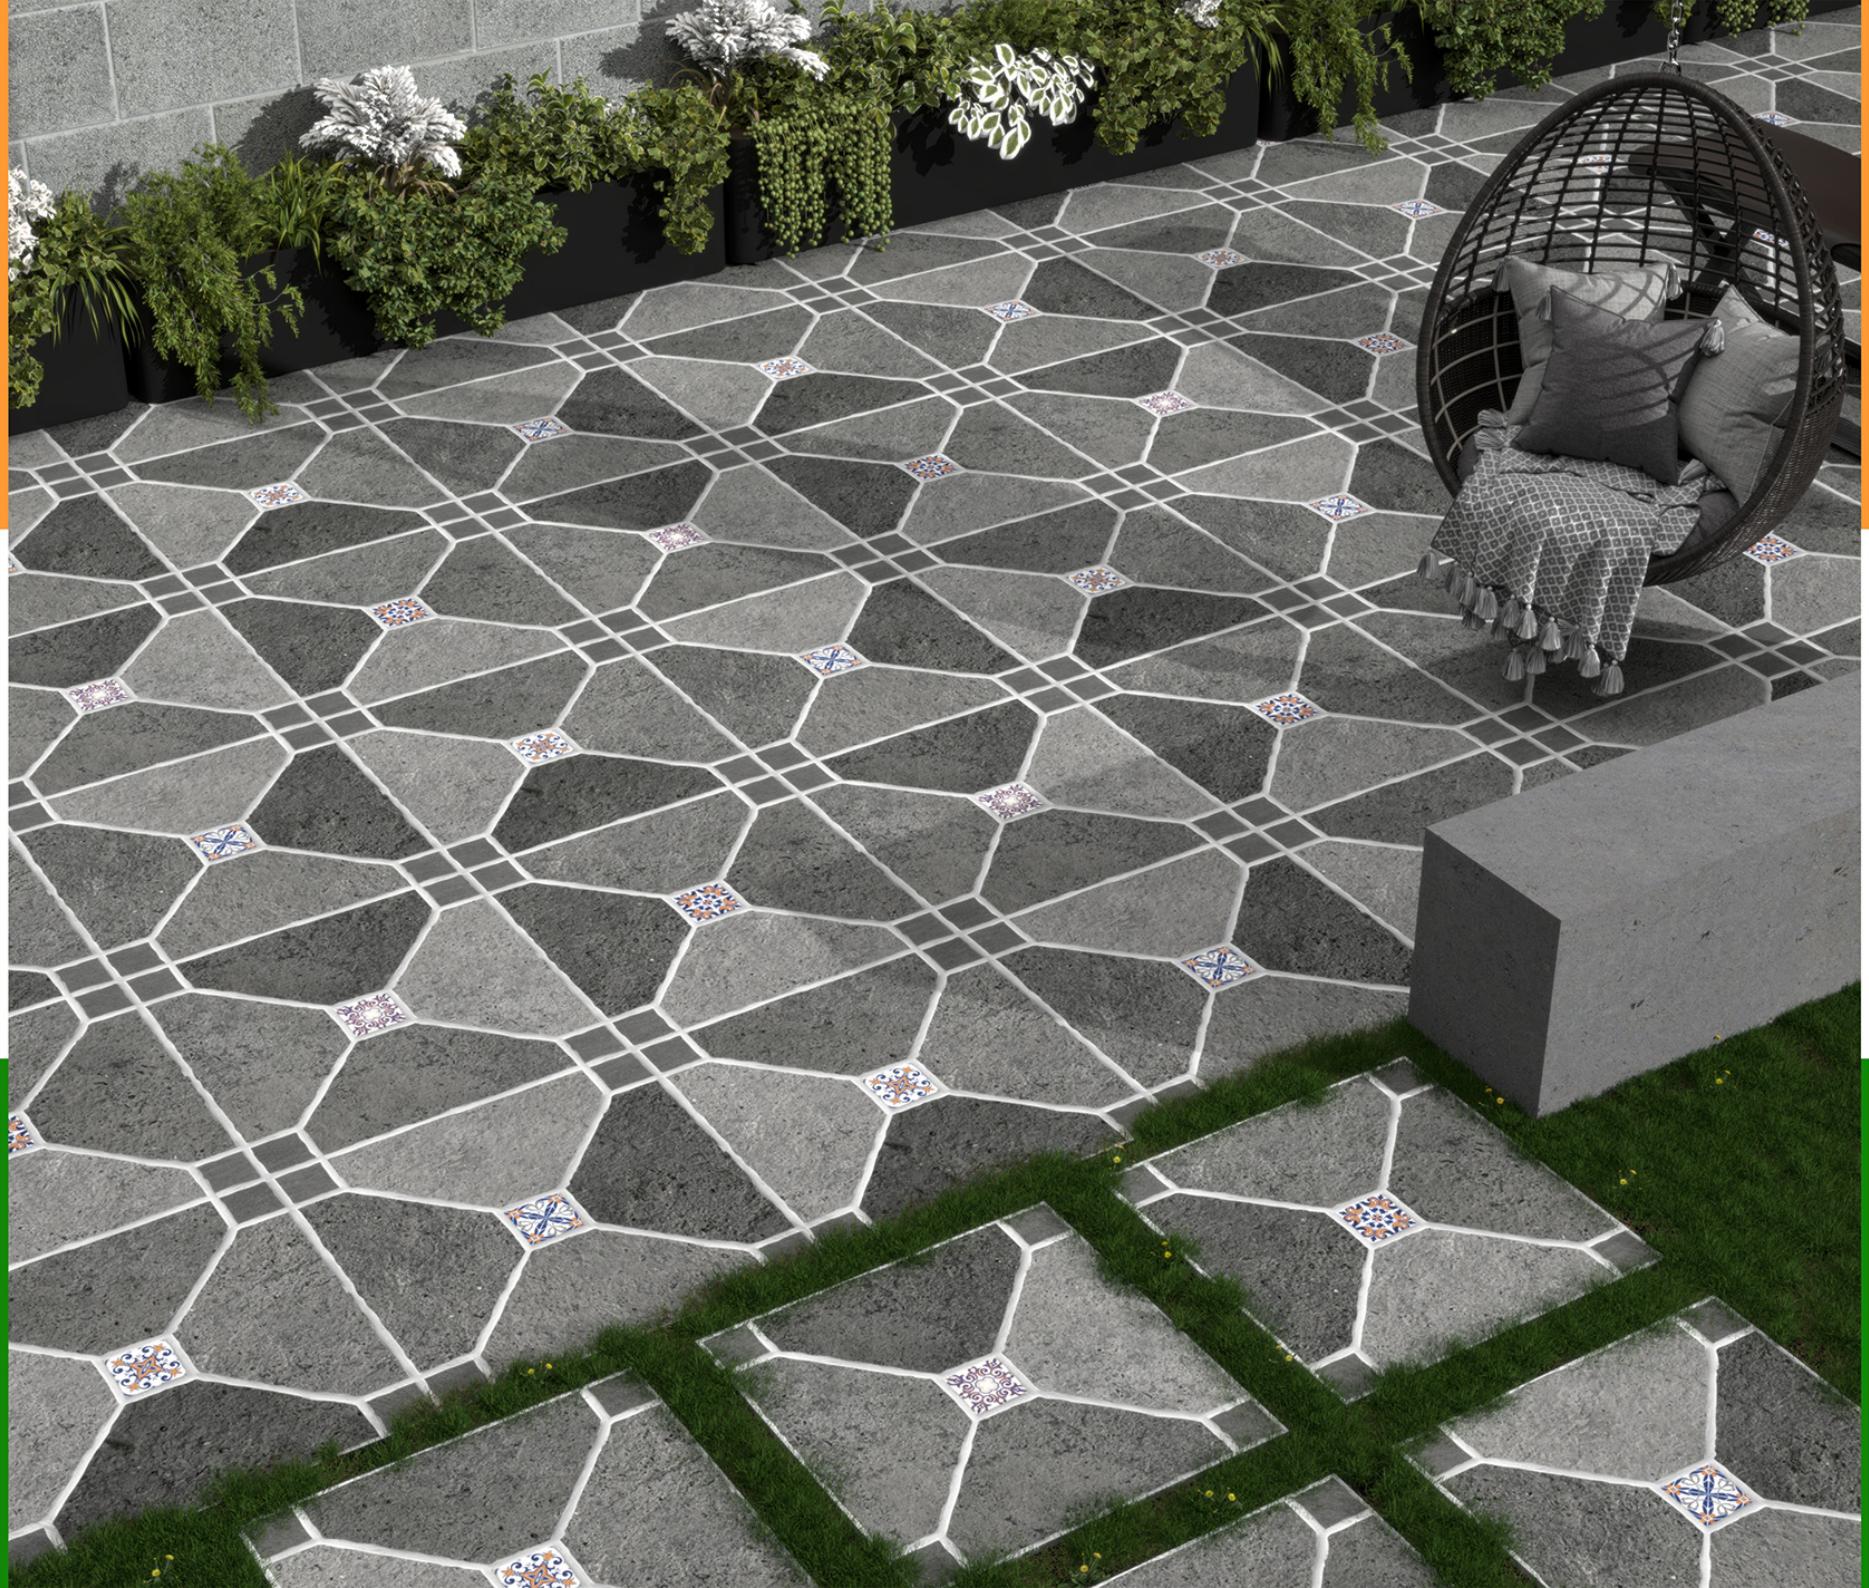

MOZATO 10

WITH
RANDOMS

PUNCH
DESIGNS

MATT
FINISH

ANTI-SLIP
MATERIAL

Size
500x
500mm

Series
MOZATO

MOZATO 11

Size
500x
500mm

Series
MOZATO

MOZATO 12

Size
500x
500mm

Series
MOZATO

MOZATO 13

Size
500x
500mm

Series
MOZATO