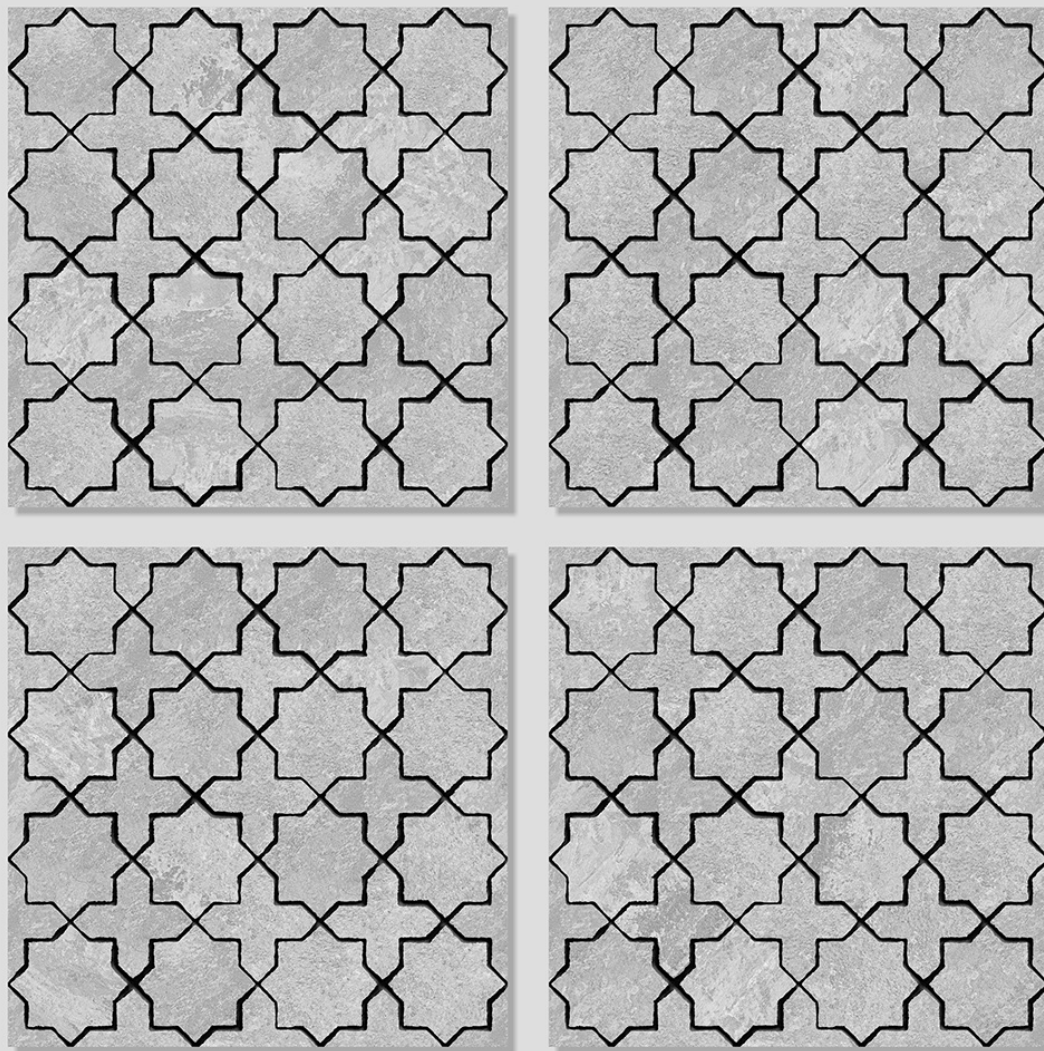

Size
500x
500mm

Series
CIBOLA

CIBOLA 06

WITH
RANDOMS

PUNCH
DESIGNS

MATT
FINISH

ANTI SLIP
MATERIAL