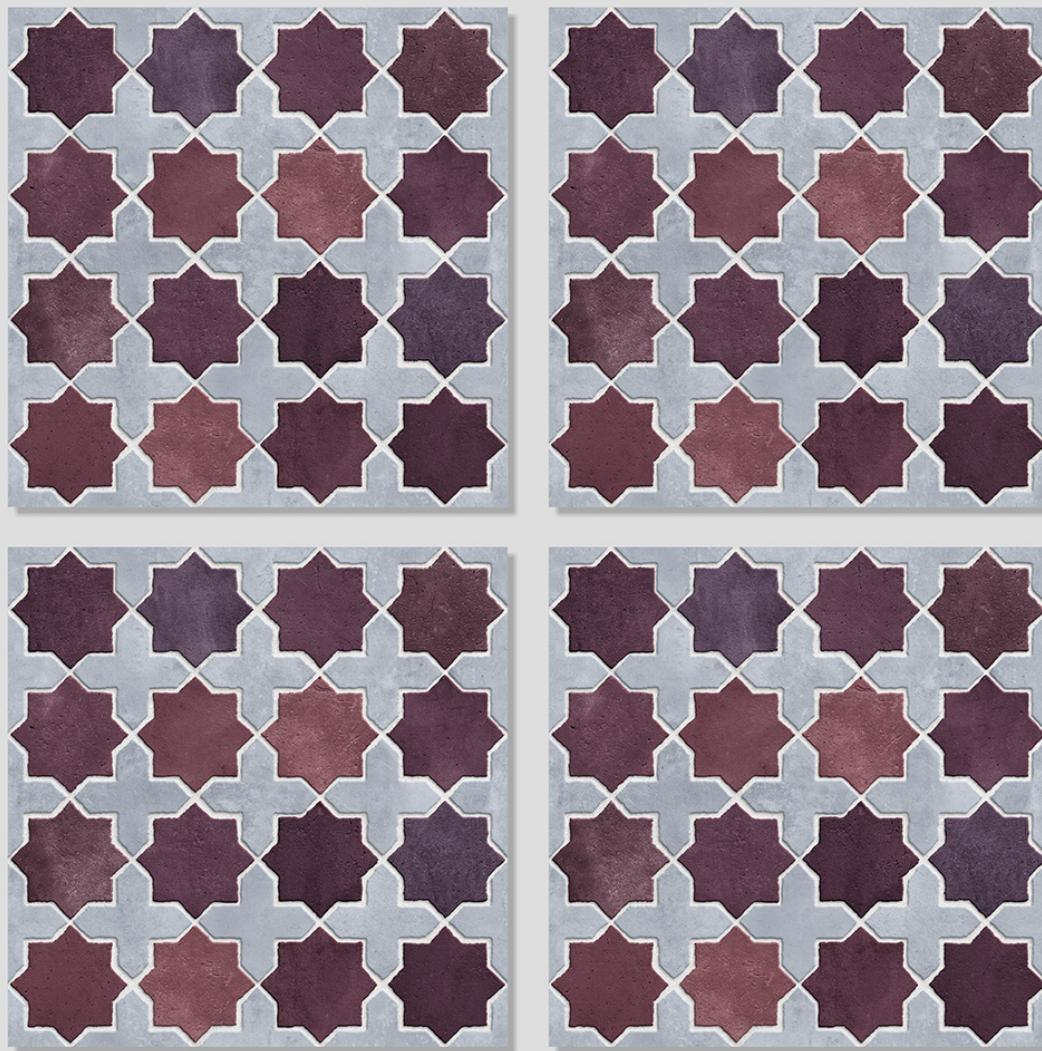

Size
500x
500mm

Series
CIBOLA

CIBOLA 08

WITH
RANDOMS

PUNCH
DESIGNS

MATT
FINISH

ANTI-SLIP
MATERIAL