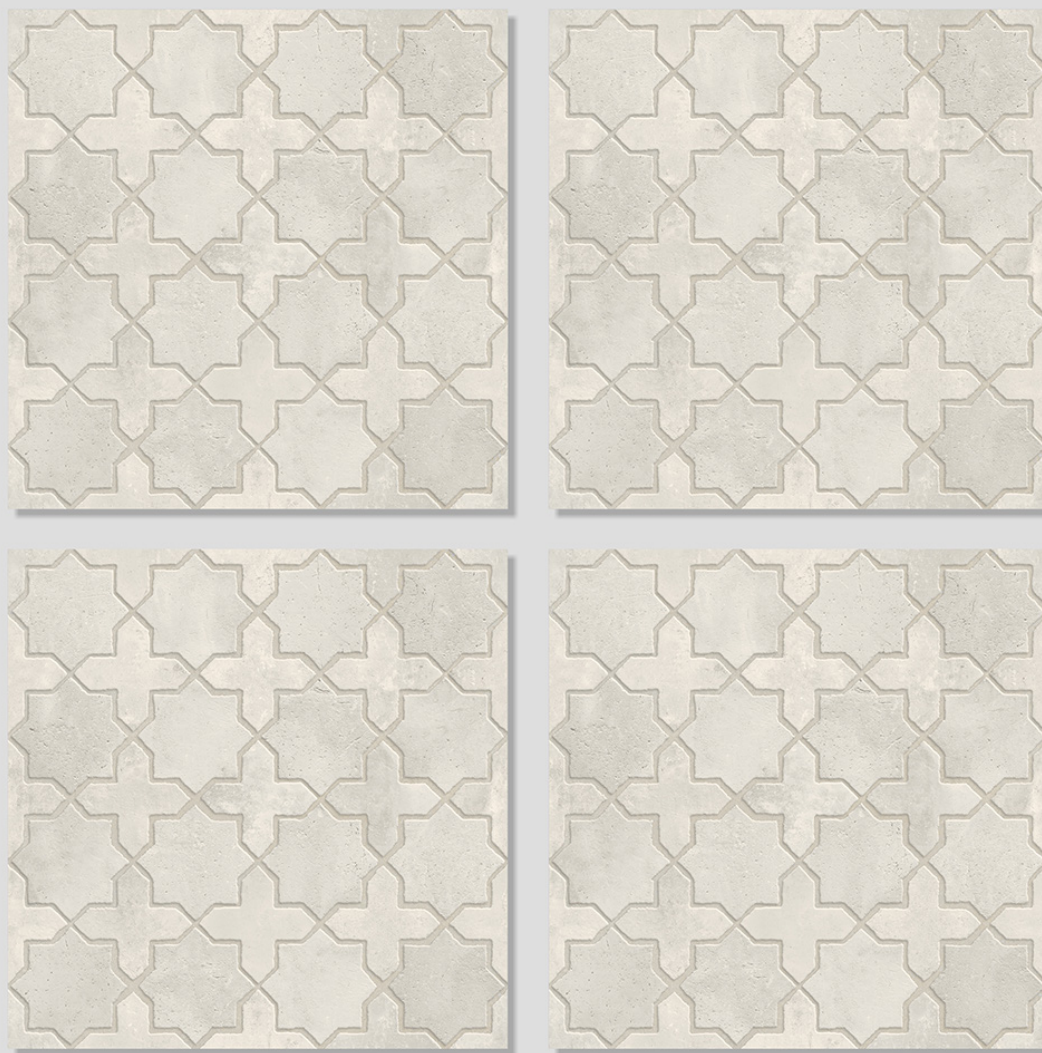

Size
500x
500mm

Series
CIBOLA

CIBOLA 09

WITH
RANDOMS

PUNCH
DESIGNS

MATT
FINISH

ANTI-SLIP
MATERIAL