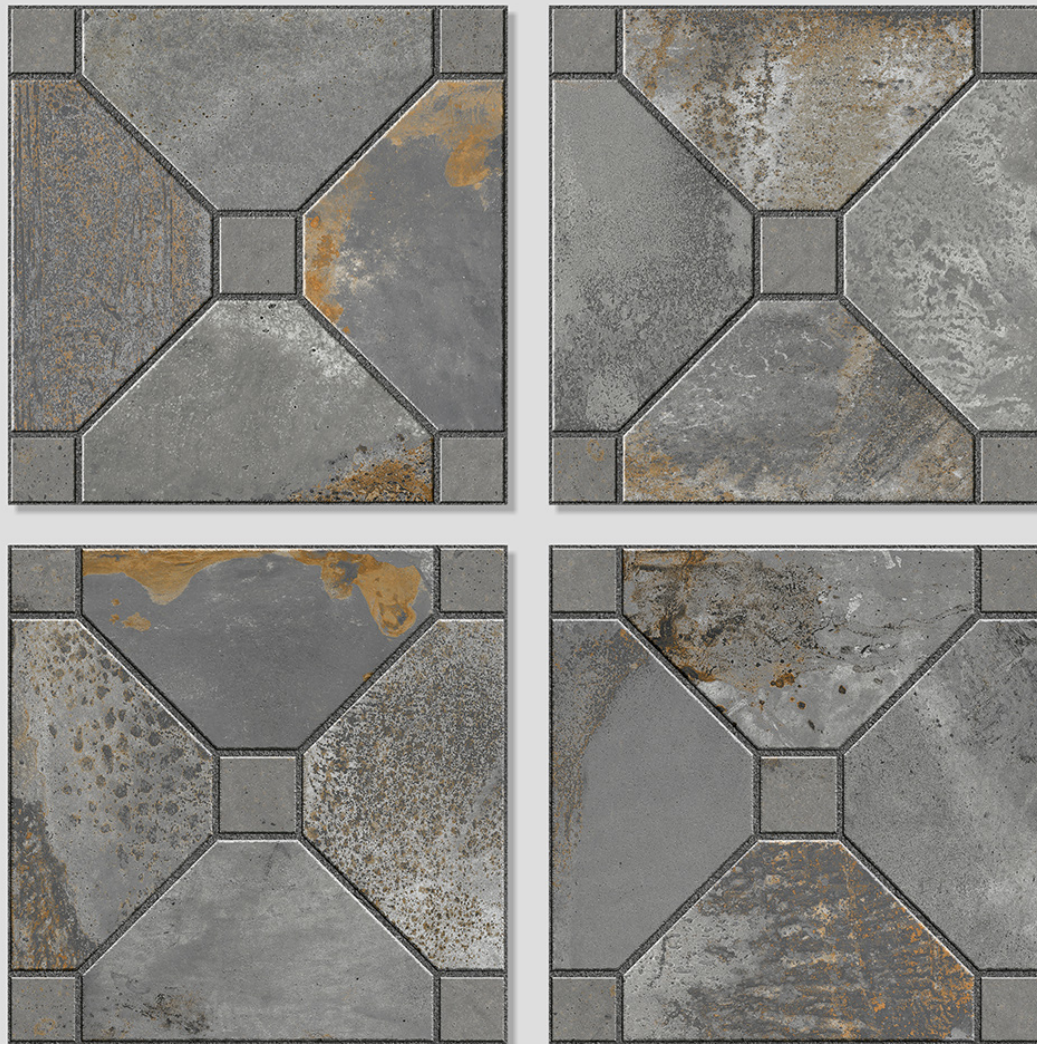

Series
MOZATO

MOZATO 08

WITH
RANDOMS

PUNCH
DESIGNS

MATT
FINISH

ANTI SLIP
MATERIAL

Size
500x
500mm

Series
MOZATO

MOZATO 10

WITH
RANDOMS

PUNCH
DESIGNS

MATT
FINISH

ANTI-SLIP
MATERIAL

Size
500x
500mm

Series
MOZATO

MOZATO 11