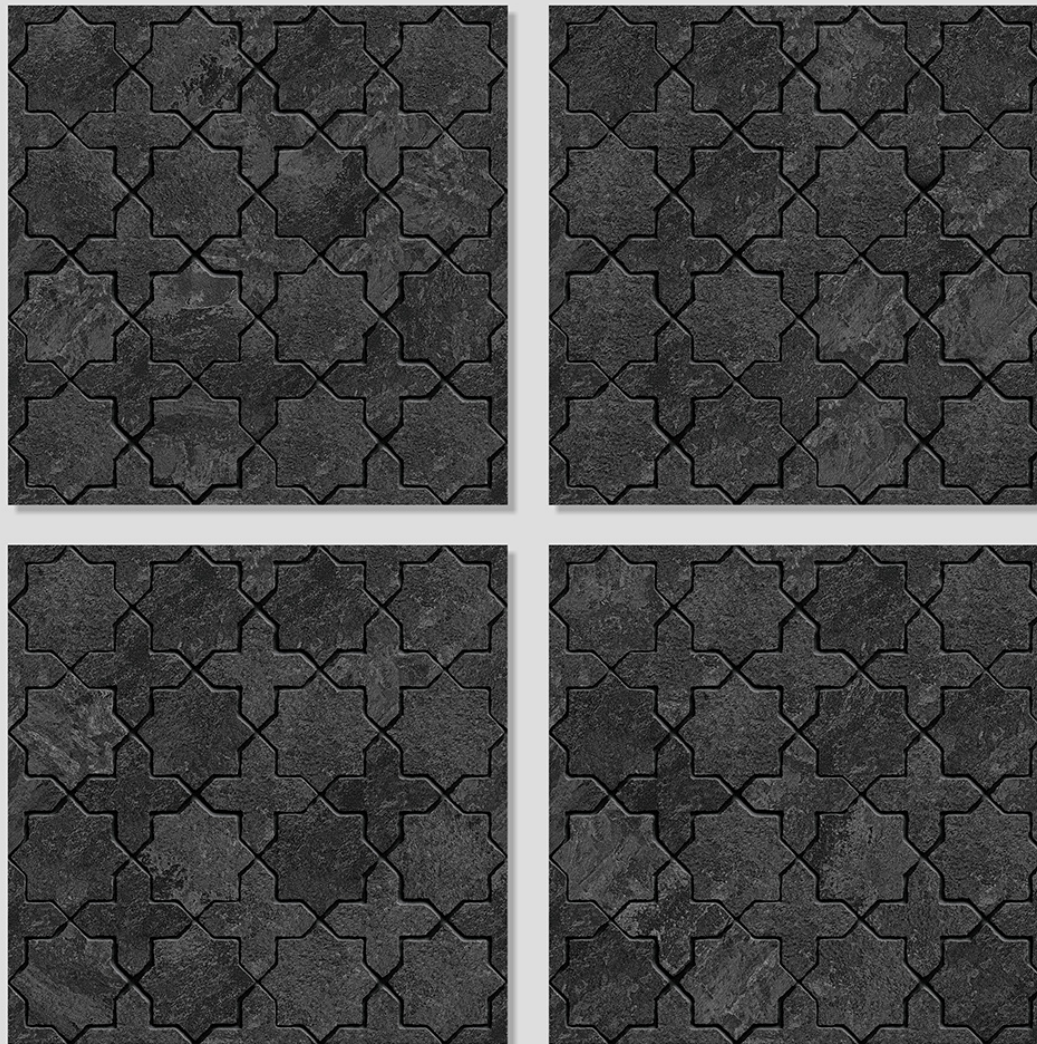

ANTI SLIP
MATERIAL

Size
500x
500mm

Series
CIBOLA

CIBOLA 07

WITH
RANDOMS

PUNCH
DESIGNS

MATT
FINISH

ANTI-SLIP
MATERIAL