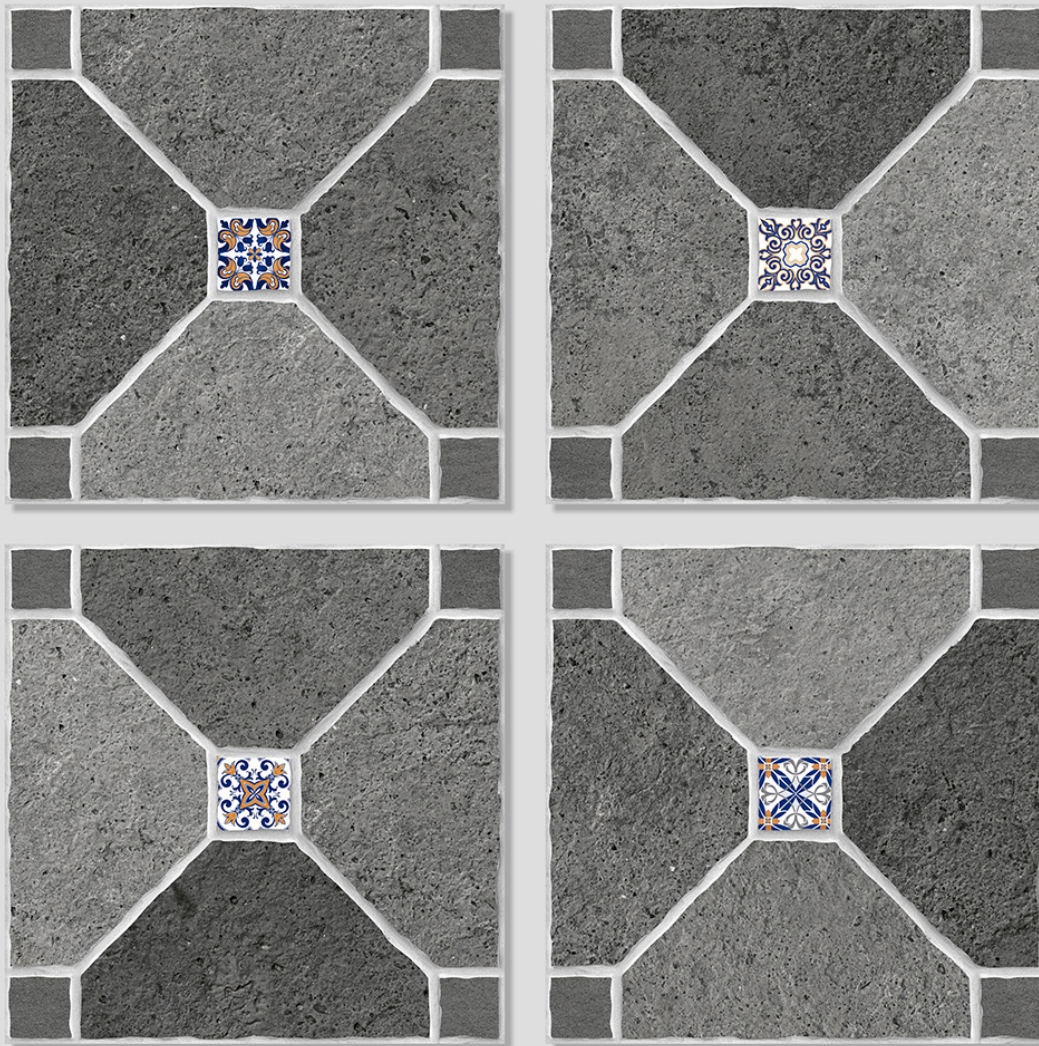

MOZATO 10

WITH
RANDOMS

PUNCH
DESIGNS

MATT
FINISH

ANTI-SLIP
MATERIAL

Size
500x
500mm

Series
MOZATO

MOZATO 11

Size
500x
500mm

Series
MOZATO

MOZATO 12

Size
500x
500mm

Series
MOZATO

MOZATO 13

Size
500x
500mm

Series
MOZATO