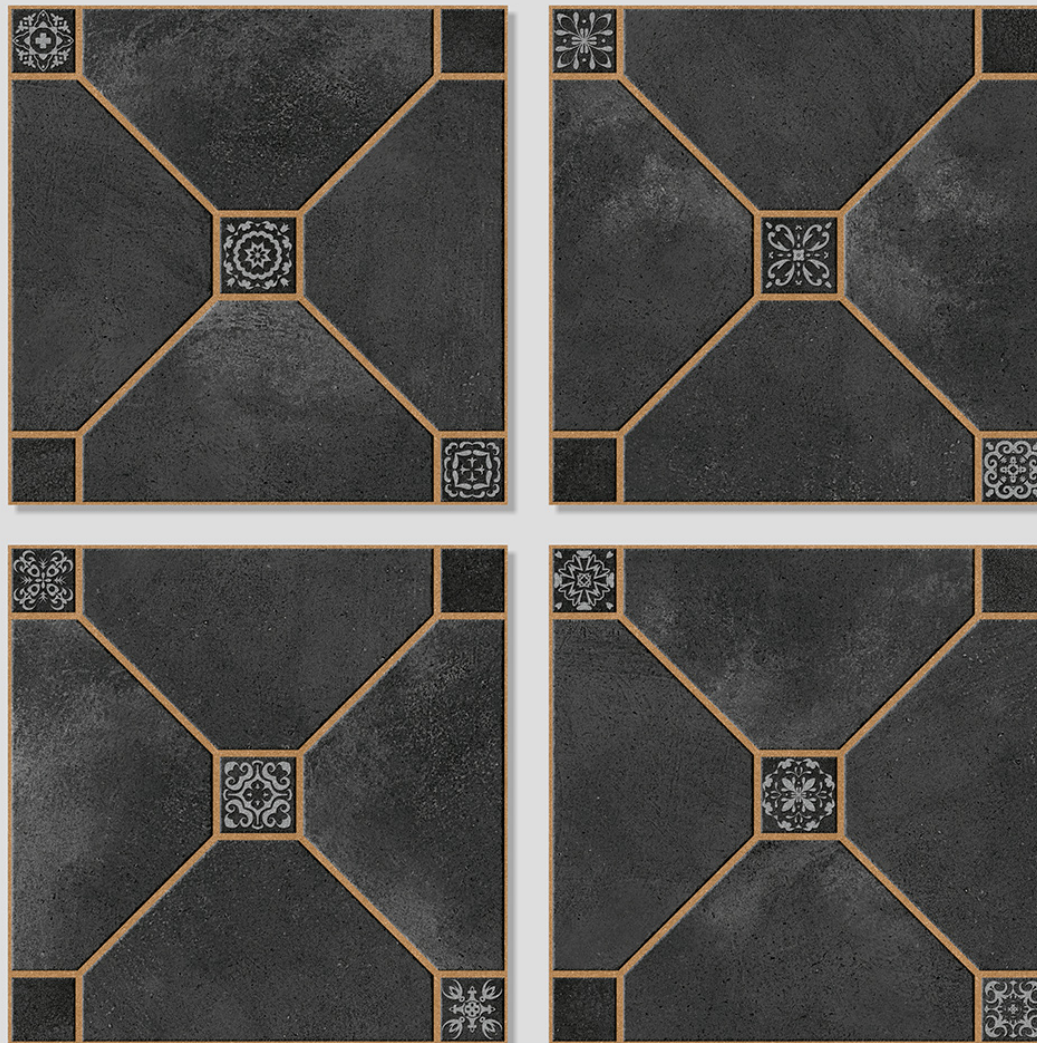

MATT
FINISH

ANTI-SLIP
MATERIAL

Size
500x
500mm

Series
CIBOLA

CIBOLA 15

Size
500x
500mm

Series
MOZATO

MOZATO 01