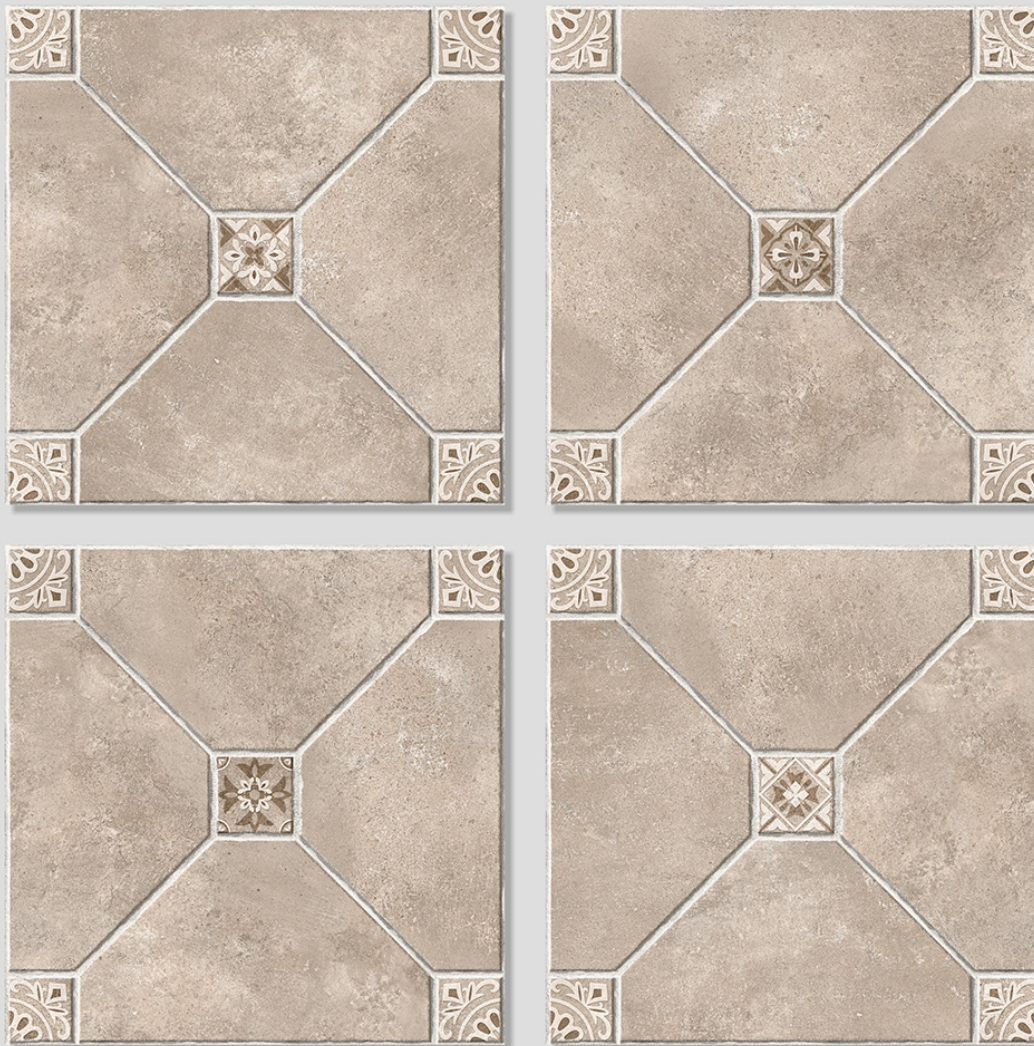

MOZATO 05

WITH
RANDOMS

PUNCH
DESIGNS

MATT
FINISH

ANTI-SLIP
MATERIAL

Size
500x
500mm

Series
MOZATO

MOZATO 06