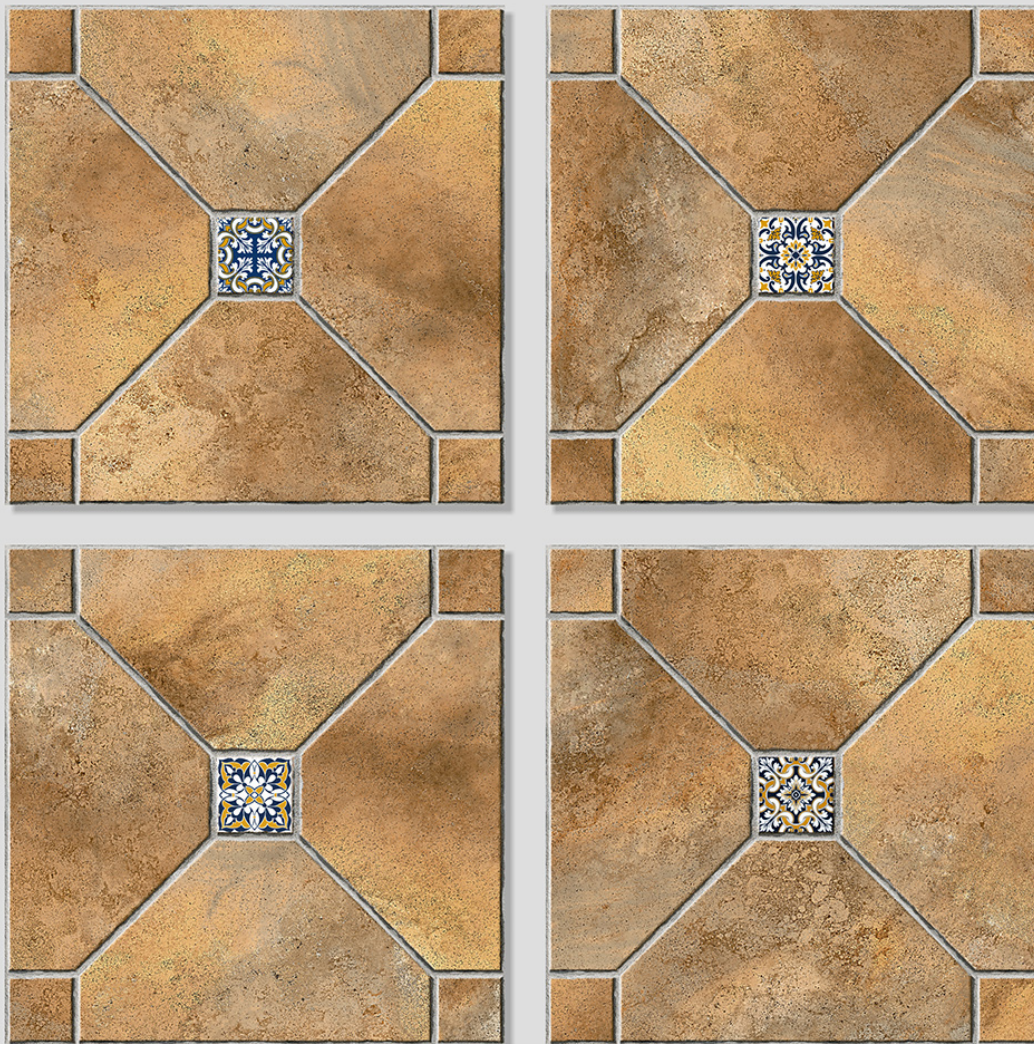

WITH
RANDOMS

PUNCH
DESIGNS

MATT
FINISH

ANTI-SLIP
MATERIAL

Size
500x
500mm

Series
MOZATO

MOZATO 03

Size
500x
500mm