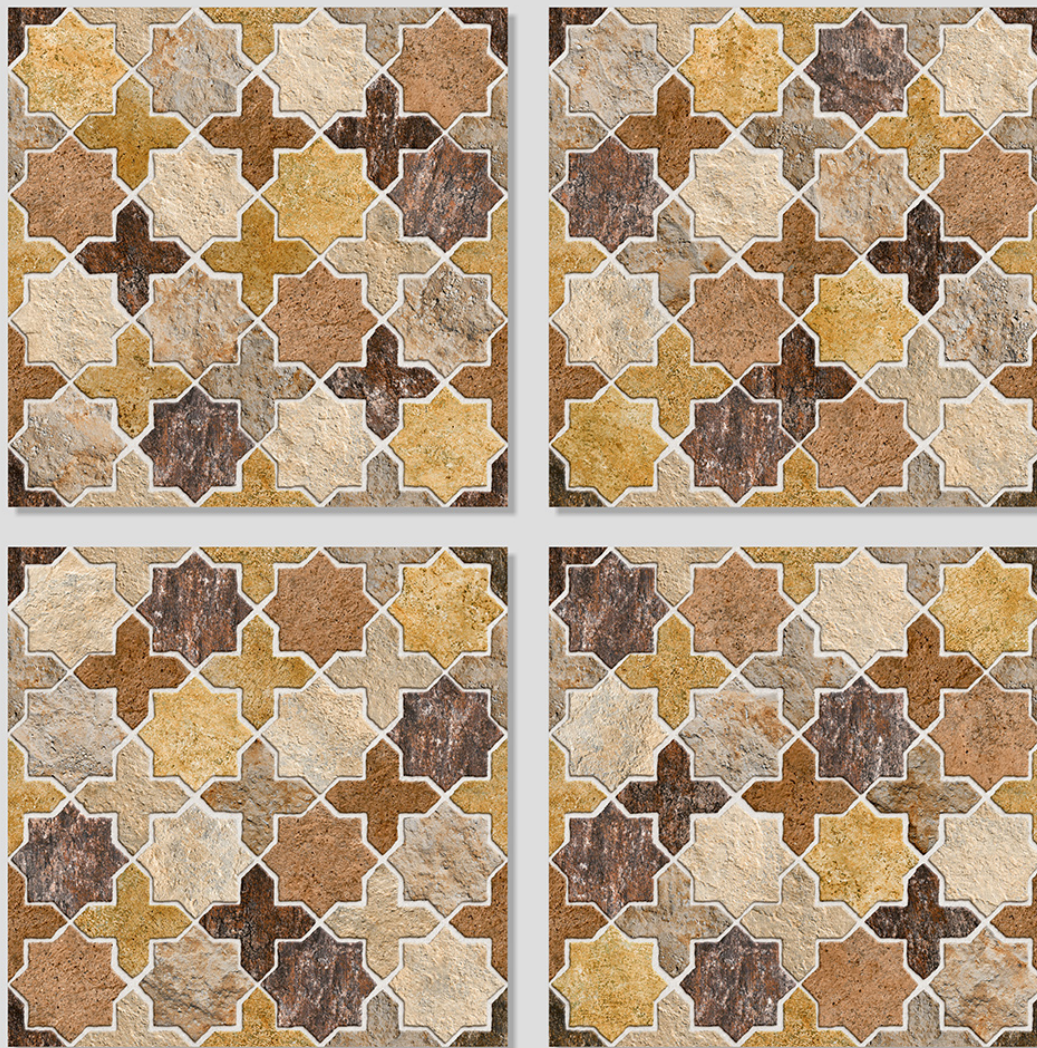

PUNCH
DESIGNS

MATT
FINISH

ANTI-SLIP
MATERIAL

Size
500x
500mm

Series
CIBOLA

CIBOLA 14

WITH
RANDOMS

PUNCH
DESIGNS