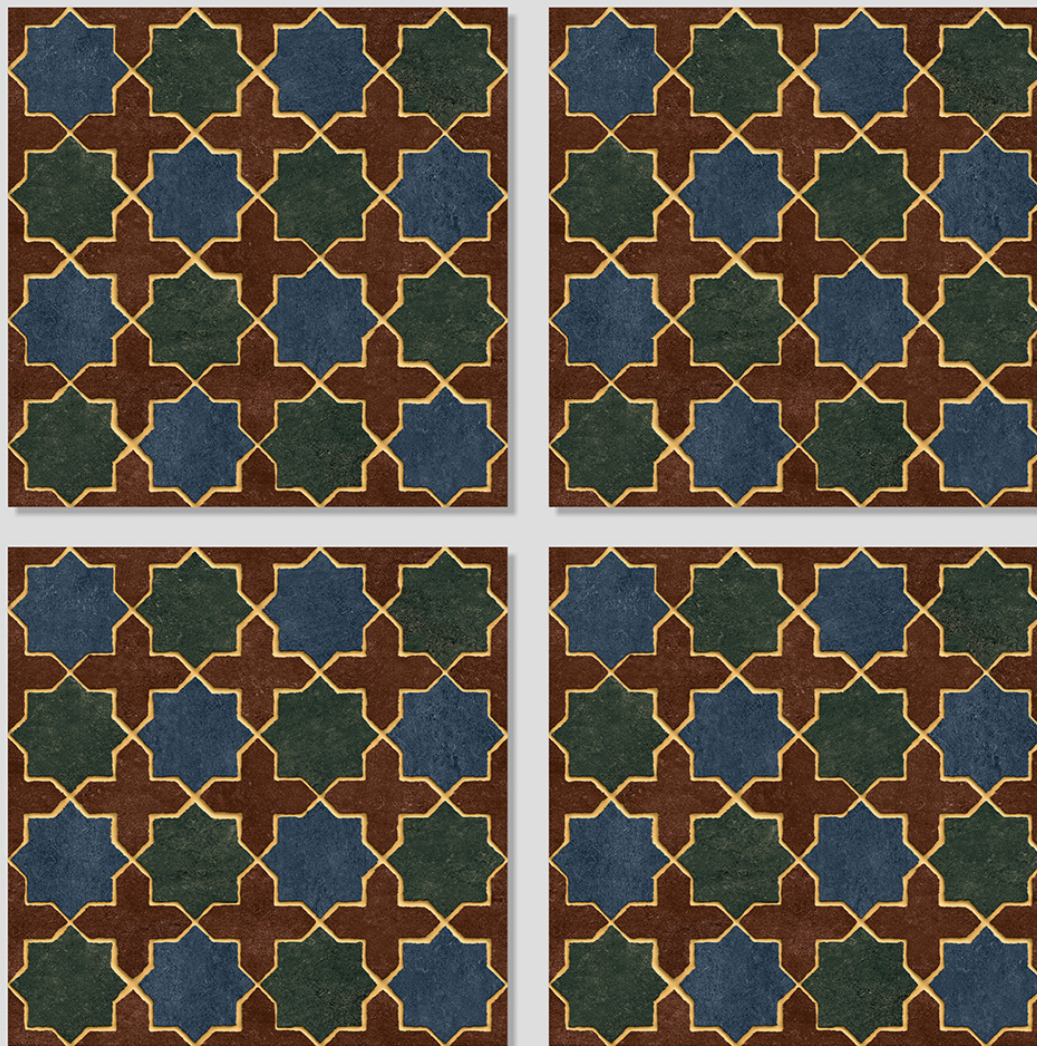

Series
CIBOLA

CIBOLA 09

WITH
RANDOMS

PUNCH
DESIGNS

MATT
FINISH

ANTI-SLIP
MATERIAL

Size
500x
500mm

Series
CIBOLA