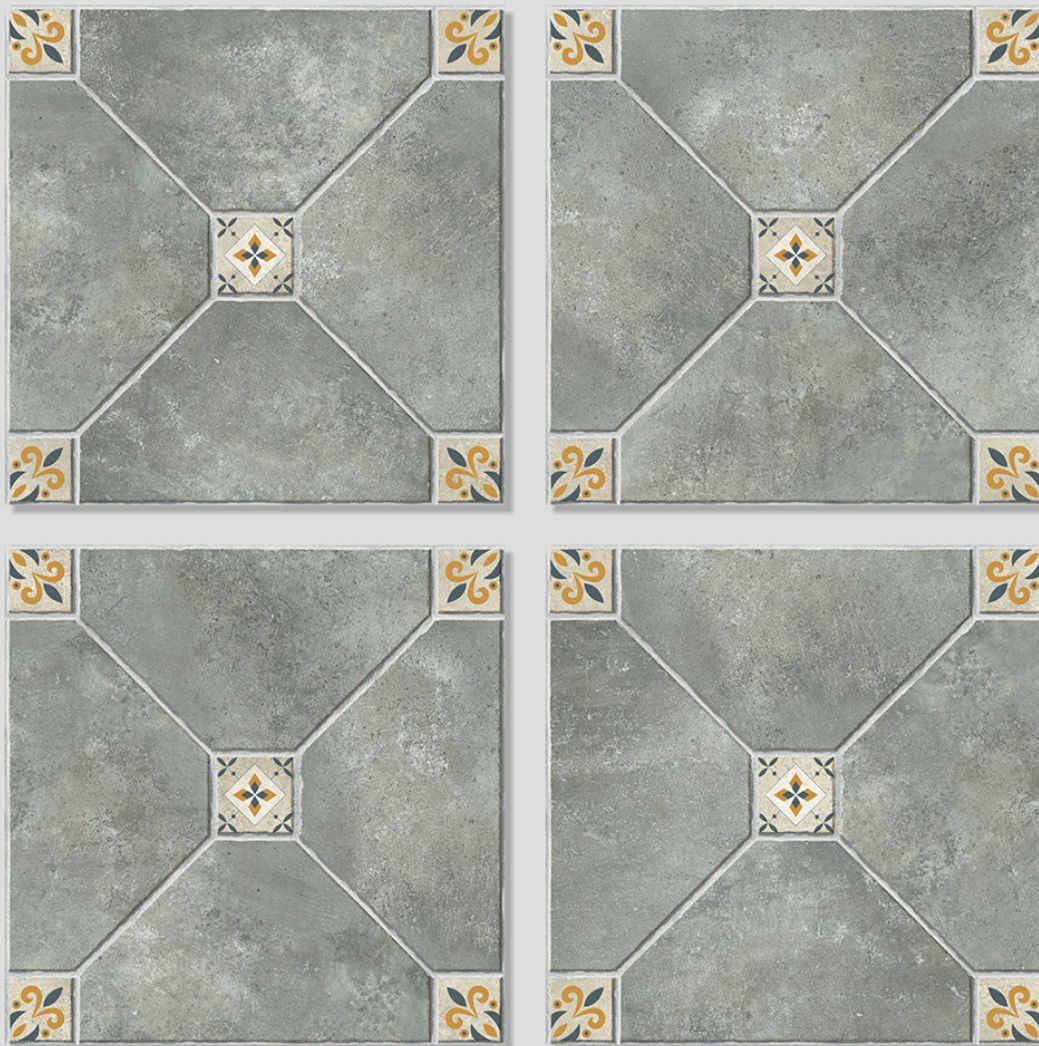

Size
500x
500mm

Series
MOZATO

MOZATO 08

WITH
RANDOMS

PUNCH
DESIGNS

MATT
FINISH

ANTI SLIP
MATERIAL