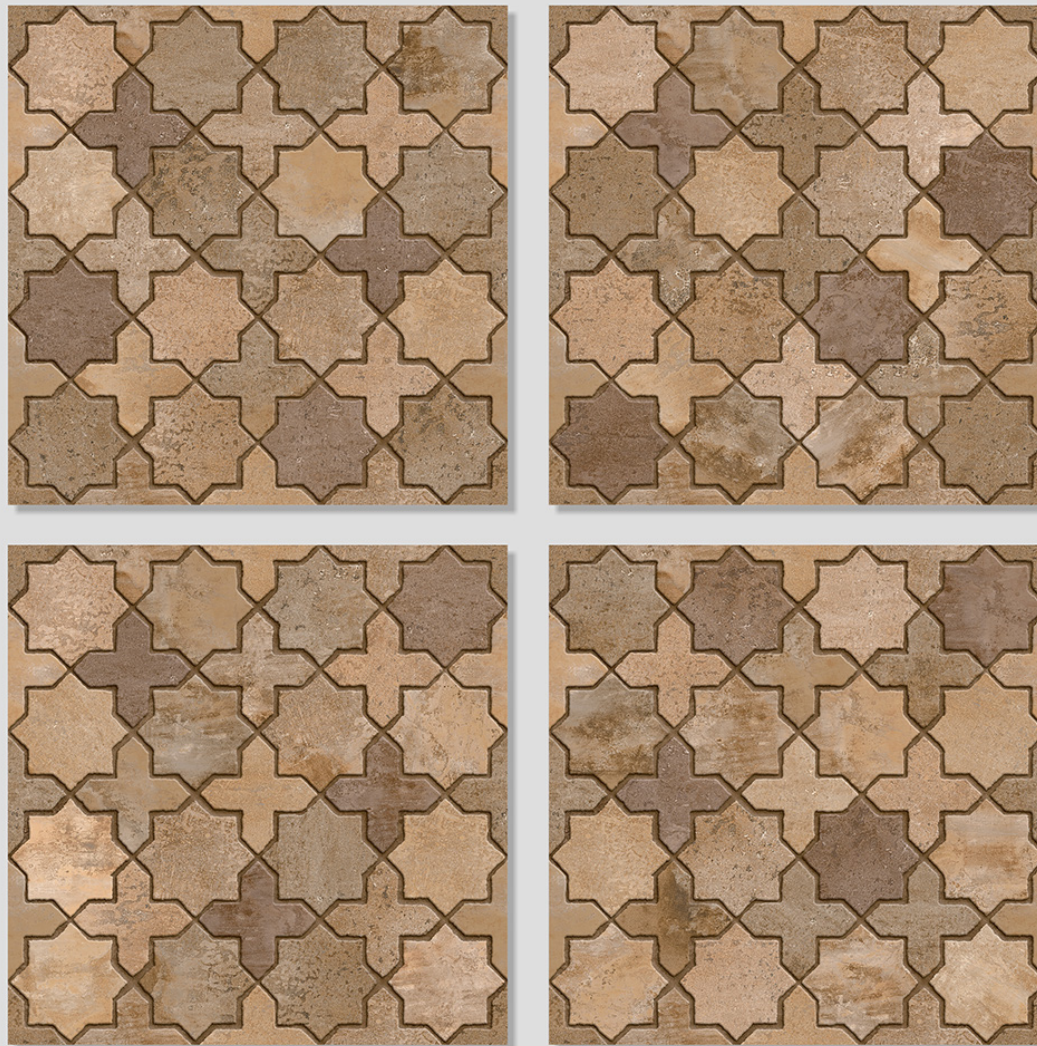

CIBOLA 10

WITH
RANDOMS

PUNCH
DESIGNS

MATT
FINISH

ANTI-SLIP
MATERIAL

Size
500x
500mm

Series
CIBOLA

CIBOLA 12