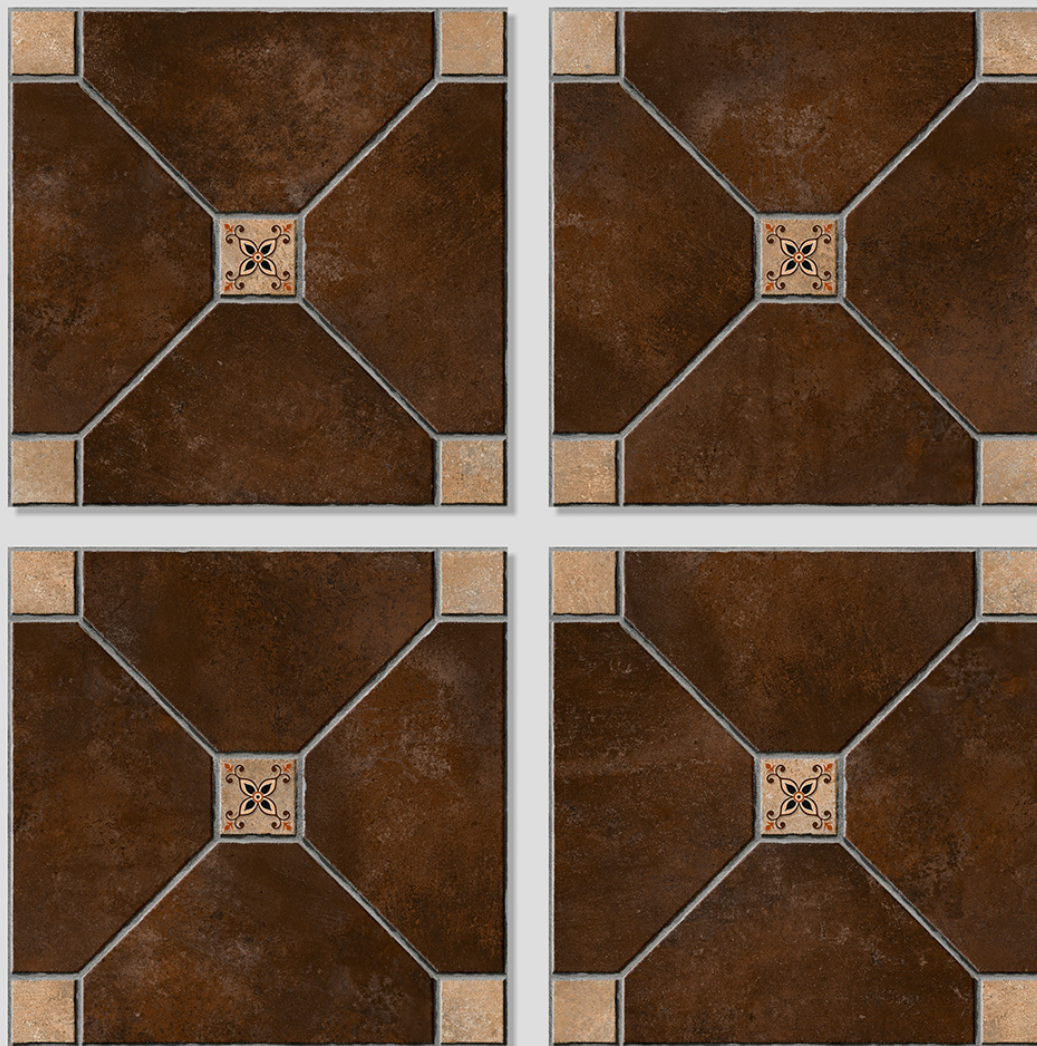

WITH
RANDOMS

PUNCH
DESIGNS

MATT
FINISH

ANTI SLIP
MATERIAL

Size
500x
500mm

Series
MOZATO

MOZATO 07

Size
500x
500mm