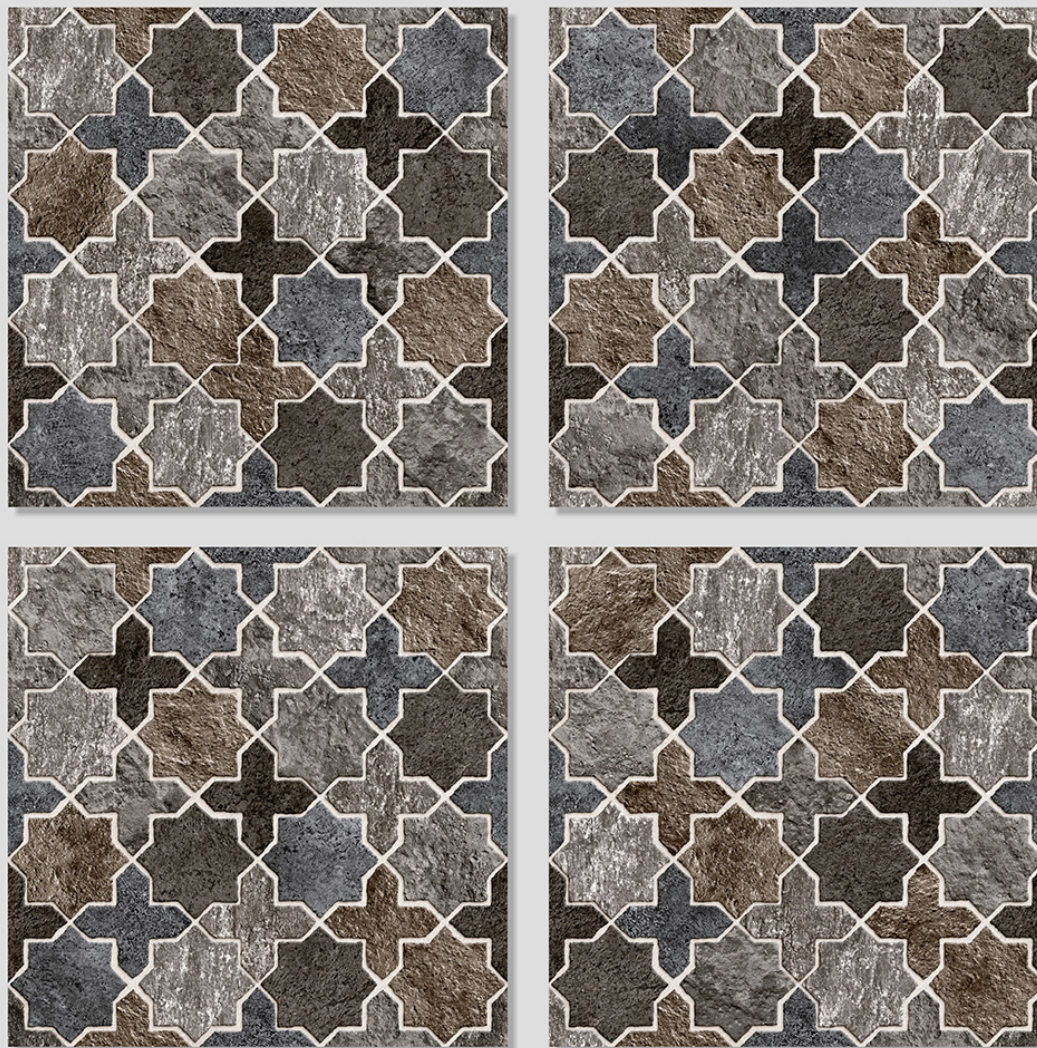

MATT
FINISH

ANTI-SLIP
MATERIAL

Size
500x
500mm

Series
CIBOLA

CIBOLA 15

Size
500x
500mm

Series
MOZATO

MOZATO 01