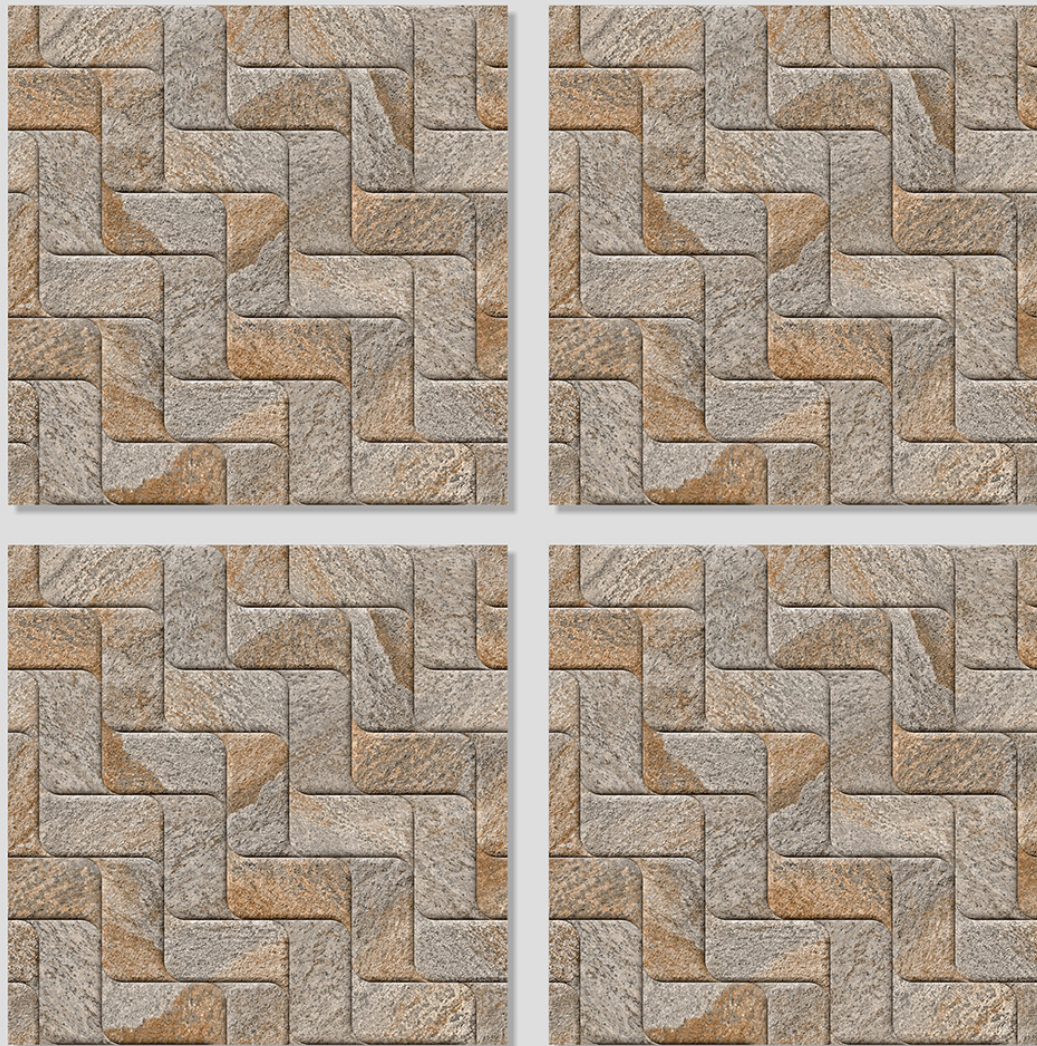

Size
500x
500mm

Series
MARSTON

MARSTON 08

WITH
RANDOMS

PUNCH
DESIGNS

MATT
FINISH

ANTI-SLIP
MATERIAL