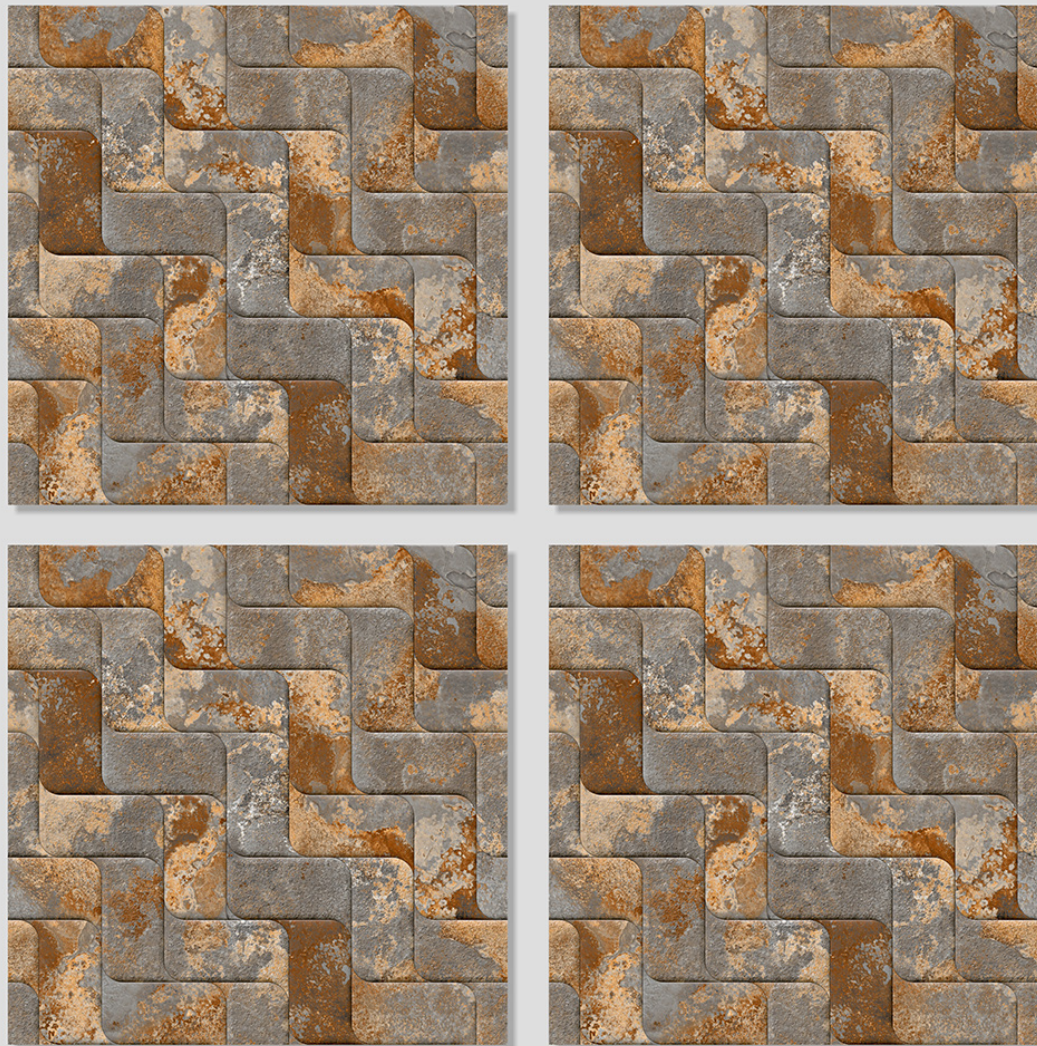

MARSTON 10

WITH
RANDOMS

PUNCH
DESIGNS

MATT
FINISH

ANTI-SLIP
MATERIAL

Size
500x
500mm

Series
MARSTON

MARSTON 11