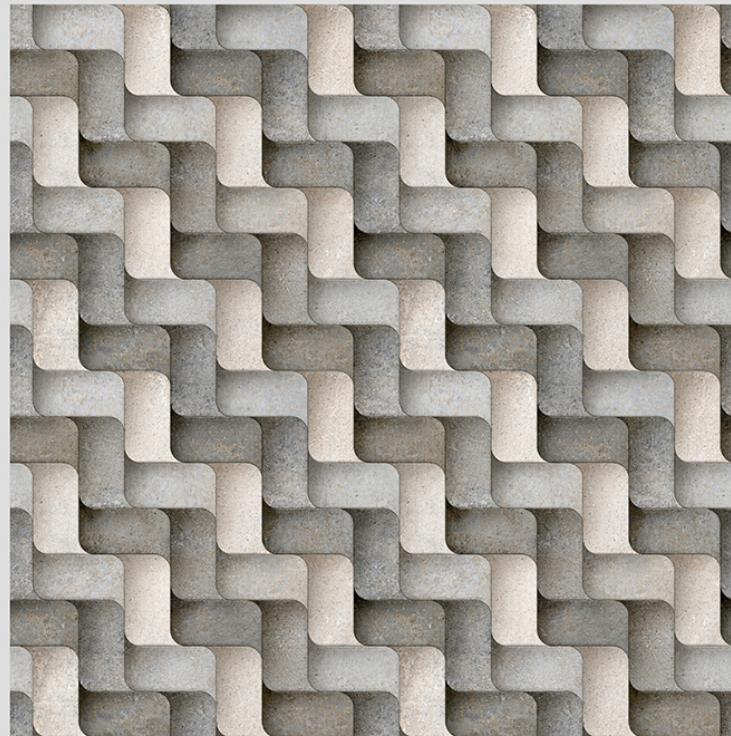

MARSTON 15 DECOR