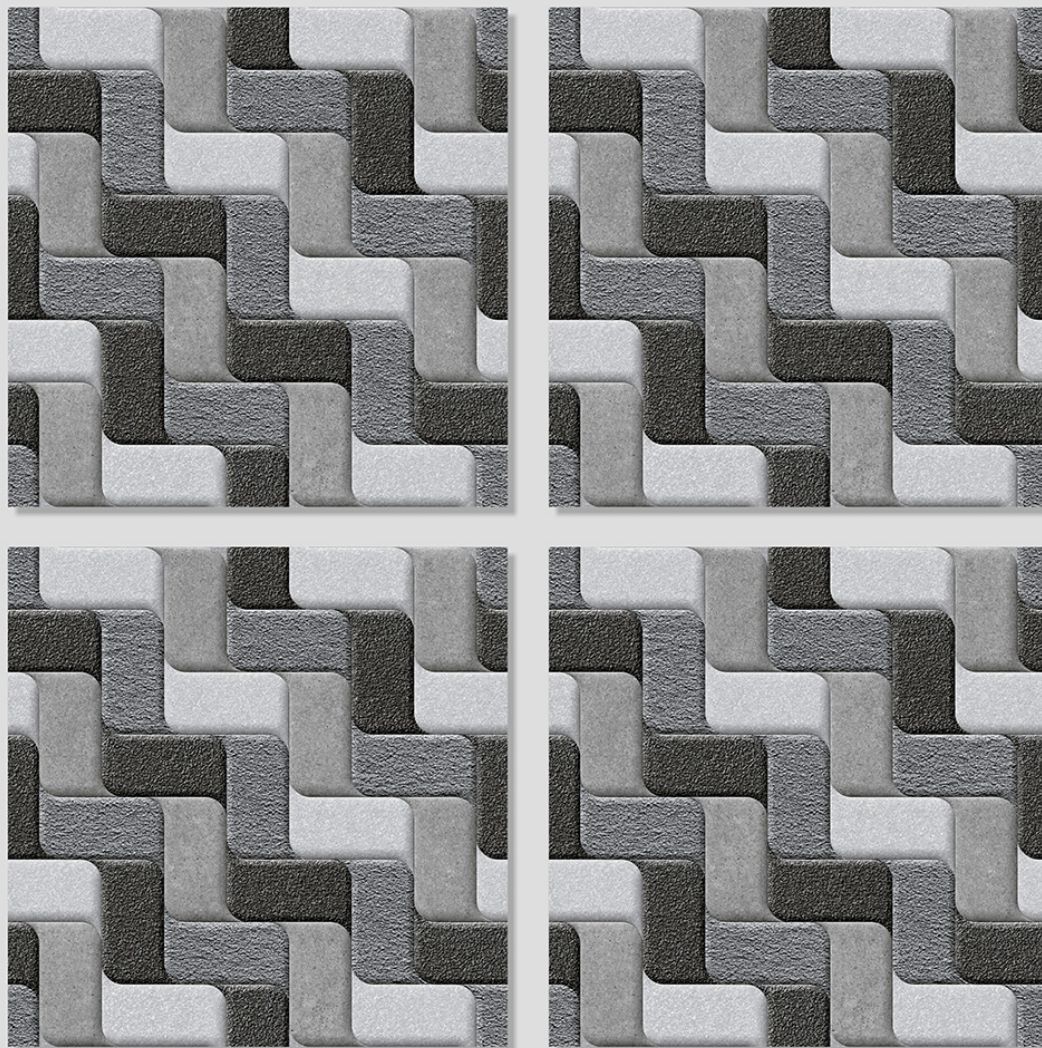

Size
500x
500mm

Series
MARSTON

MARSTON 06

WITH
RANDOMS

PUNCH
DESIGNS

MATT
FINISH

ANTI-SLIP
MATERIAL