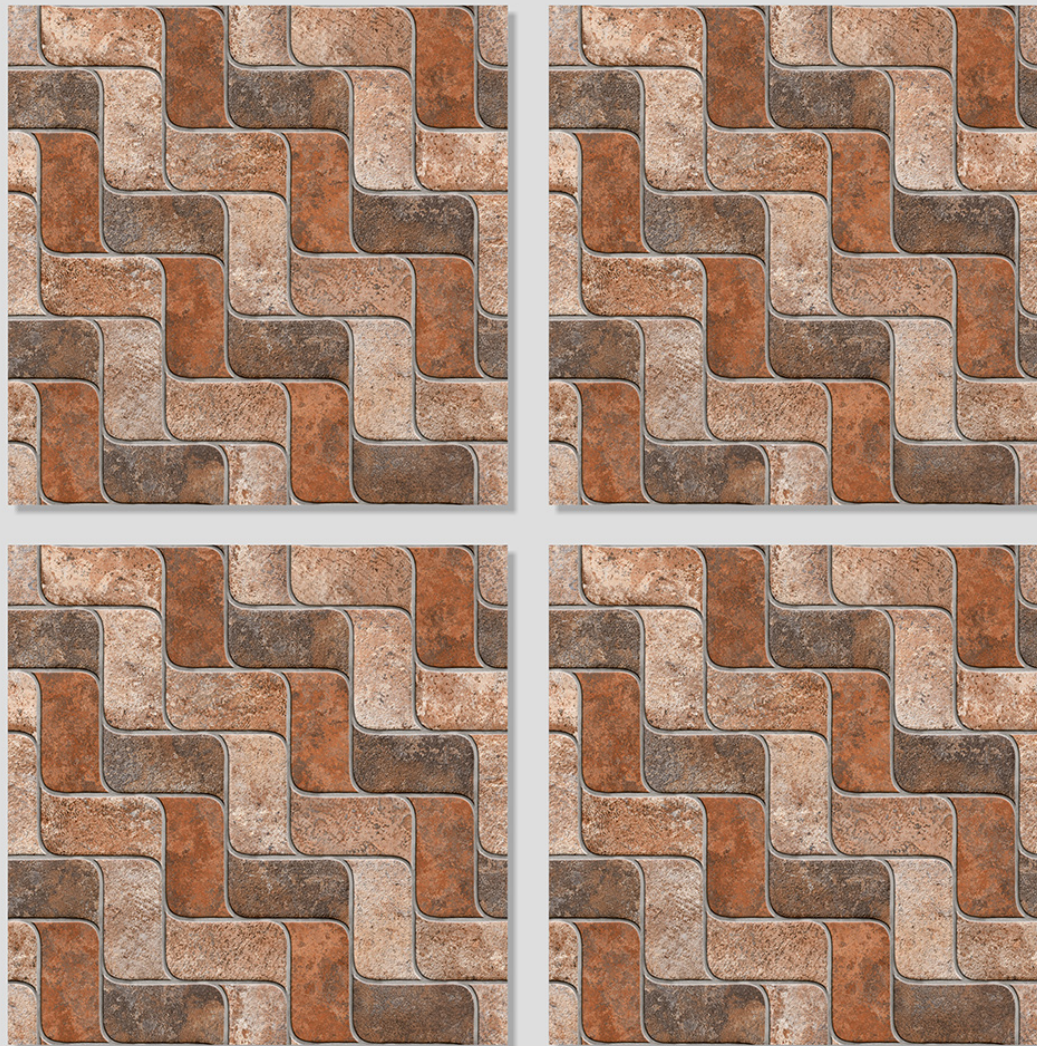

MARSTON 15 DK (PLAIN)
RANDOM 02

MARSTON 15 DECOR

Size
500x
500mm

Series
MARSTON

MARSTON 16 LT

MARSTON 16 DK

WITH
RANDOMS

PUNCH
DESIGNS

MATT
FINISH

ANTI-SLIP
MATERIAL

Size
500x
500mm

Series
MARSTON

MARSTON 17

Size
500x
500mm

Series
MARSTON

MARSTON 18