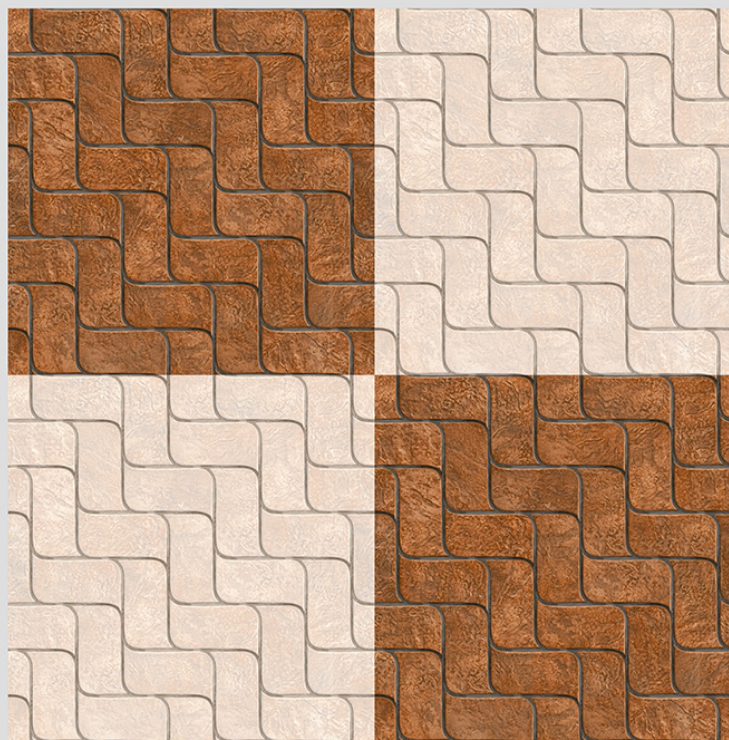

WITH
RANDOMS

PUNCH
DESIGNS

MATT
FINISH

ANTI-SLIP
MATERIAL