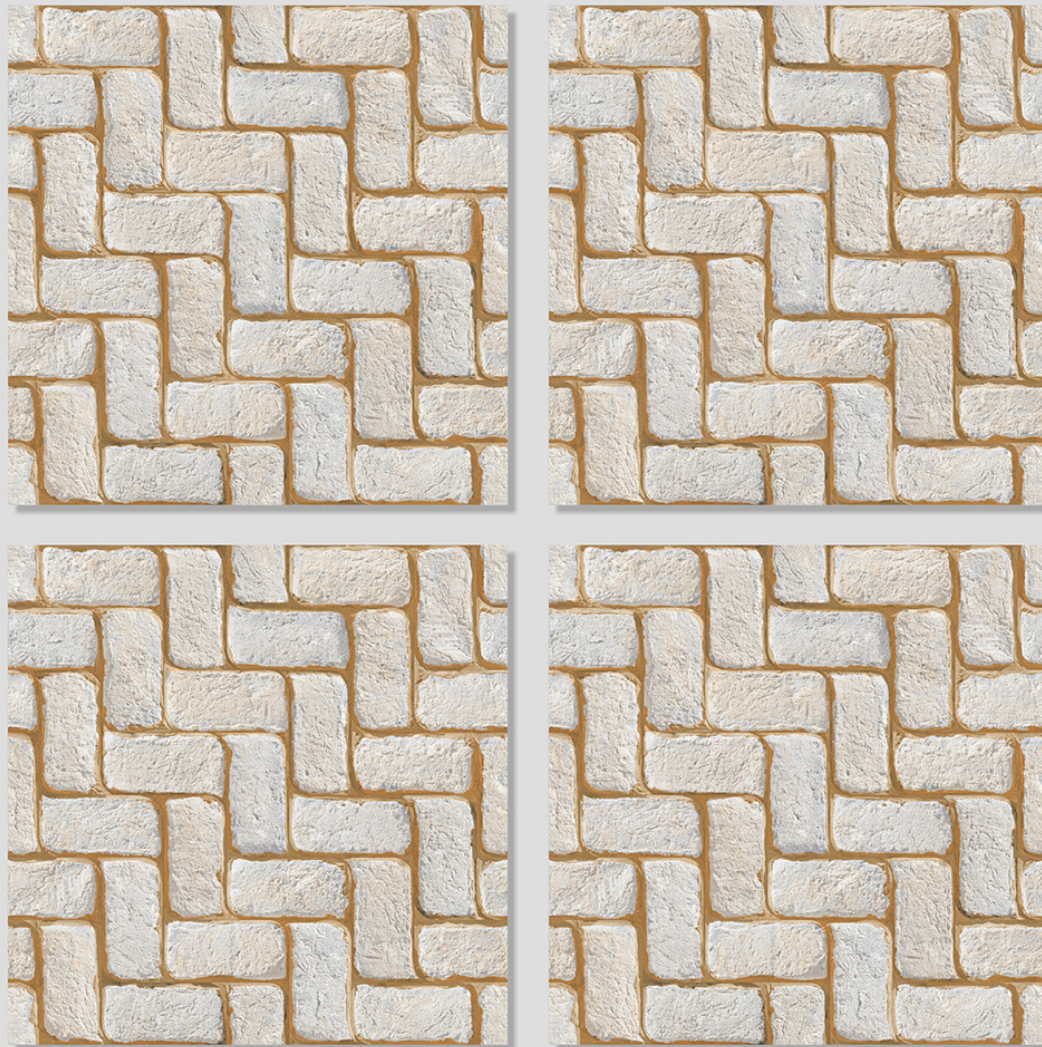

MATT
FINISH

ANTI-SLIP
MATERIAL

Size
500x
500mm

Series
MARSTON

MARSTON 17

Size
500x
500mm

Series
MARSTON

MARSTON 18

WITH
RANDOMS

PUNCH
DESIGNS

MATT
FINISH

ANTI-SLIP
MATERIAL

Size
500x
500mm

Series
MARSTON

MARSTON 20

Size
500x
500mm