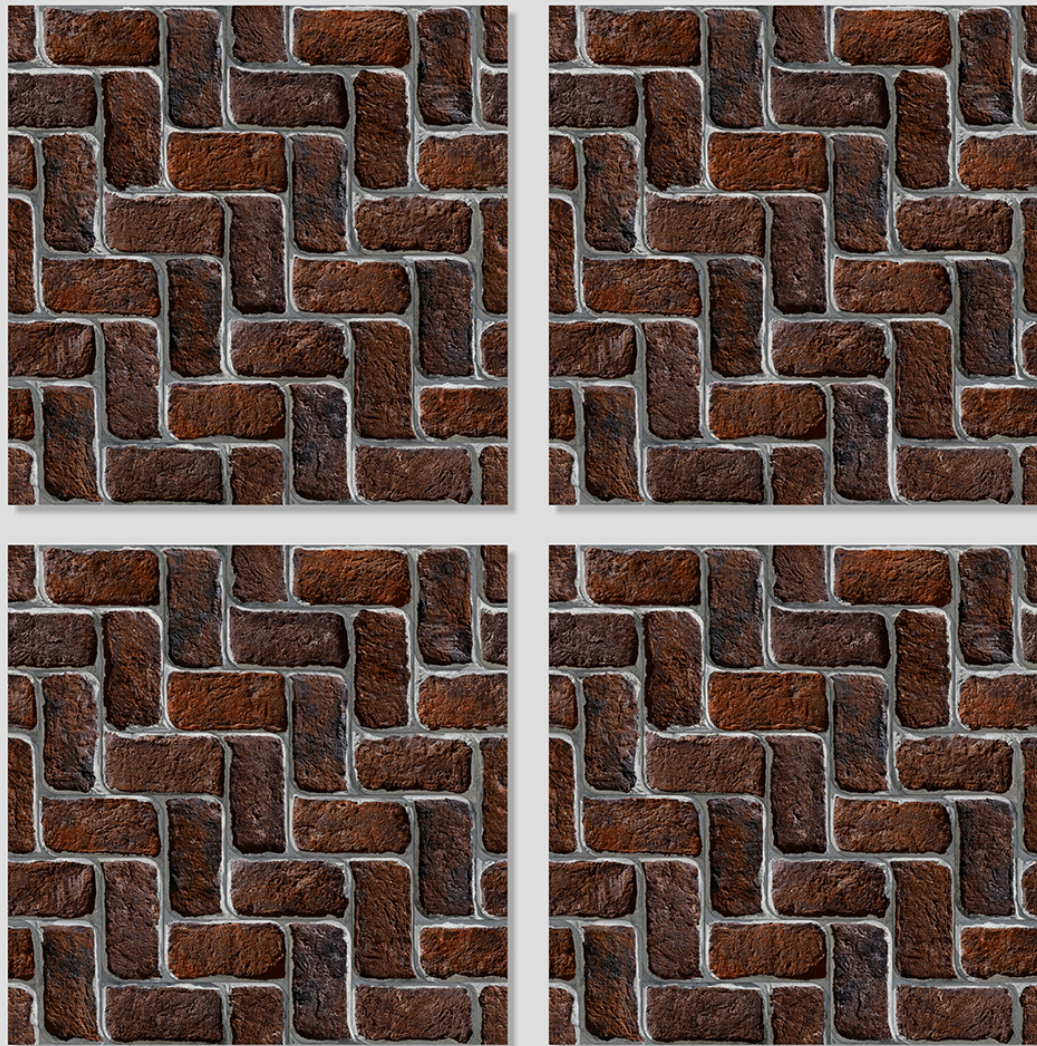

Size
500x
500mm

Series
MARSTON

MARSTON 21

WITH
RANDOMS

PUNCH
DESIGNS

MATT
FINISH

ANTI-SLIP
MATERIAL