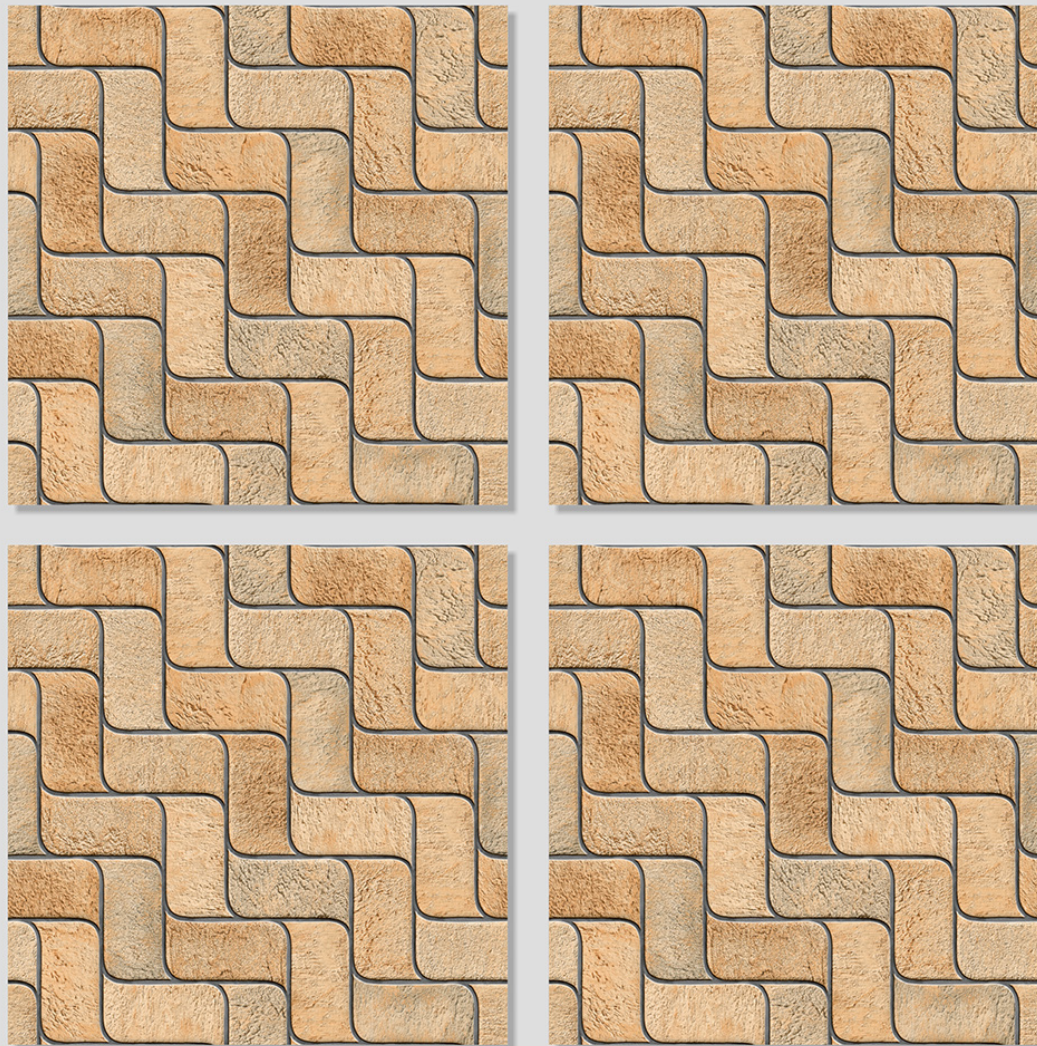

WITH
RANDOMS

PUNCH
DESIGNS

MATT
FINISH

ANTI-SLIP
MATERIAL

Size
500x
500mm

Series
MARSTON

MARSTON 03

Size
500x
500mm