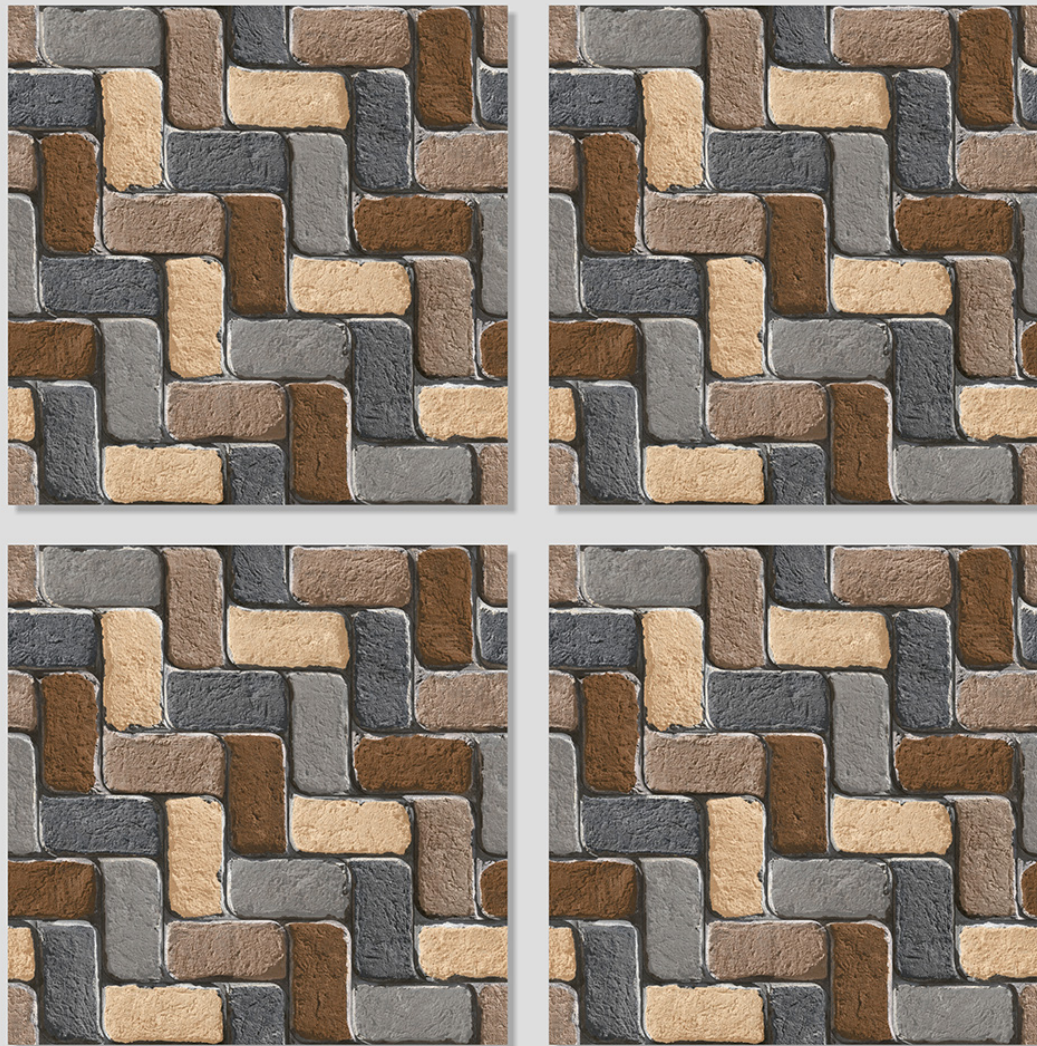

MATT
FINISH

ANTI-SLIP
MATERIAL

Size
500x
500mm

Series
MARSTON

MARSTON 17

Size
500x
500mm

Series
MARSTON

MARSTON 18

WITH
RANDOMS

PUNCH
DESIGNS

MATT
FINISH

ANTI-SLIP
MATERIAL

Size
500x
500mm

Series
MARSTON

MARSTON 20

Size
500x
500mm