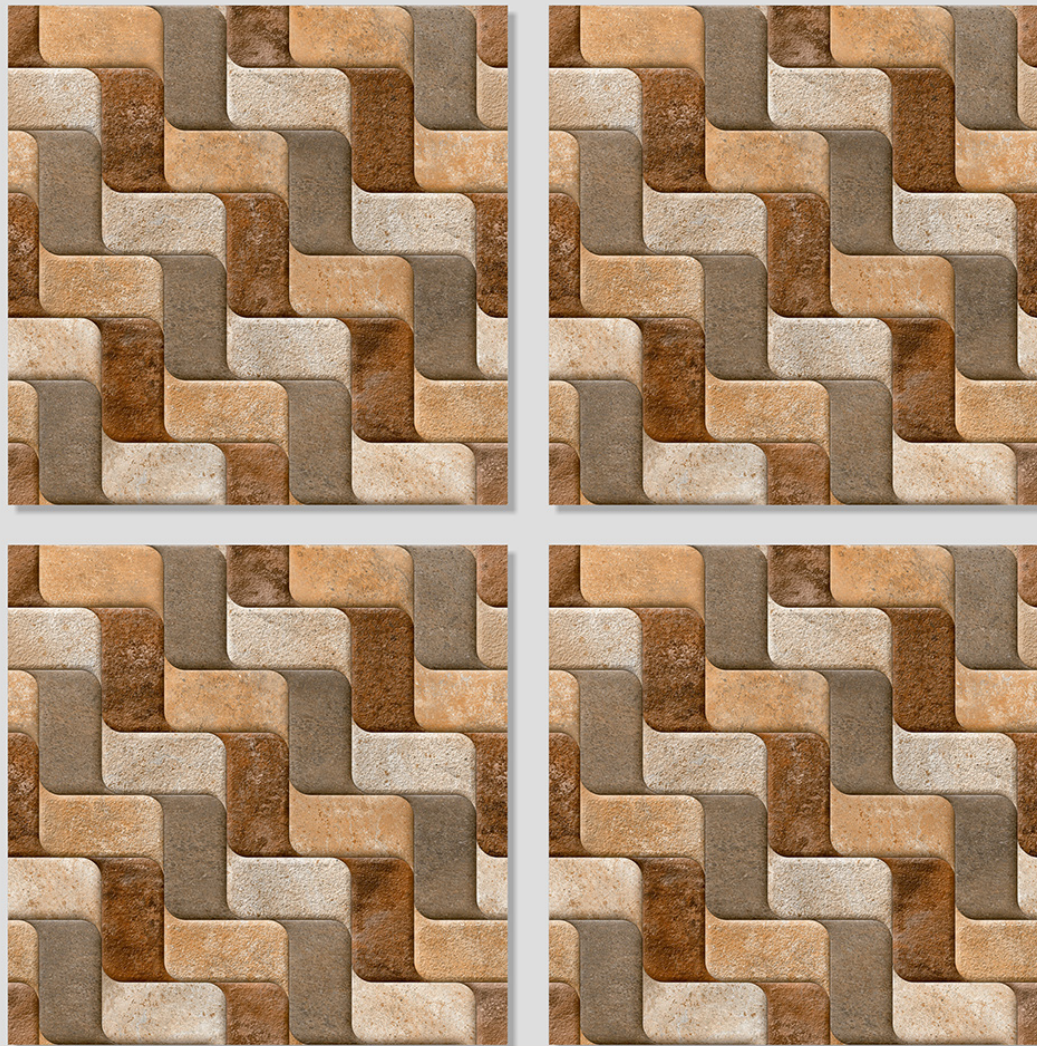

MATT
FINISH

ANTI SLIP
MATERIAL

Size
500x
500mm

Series
MARSTON

MARSTON 01

Size
500x
500mm

Series
MARSTON

MARSTON 02