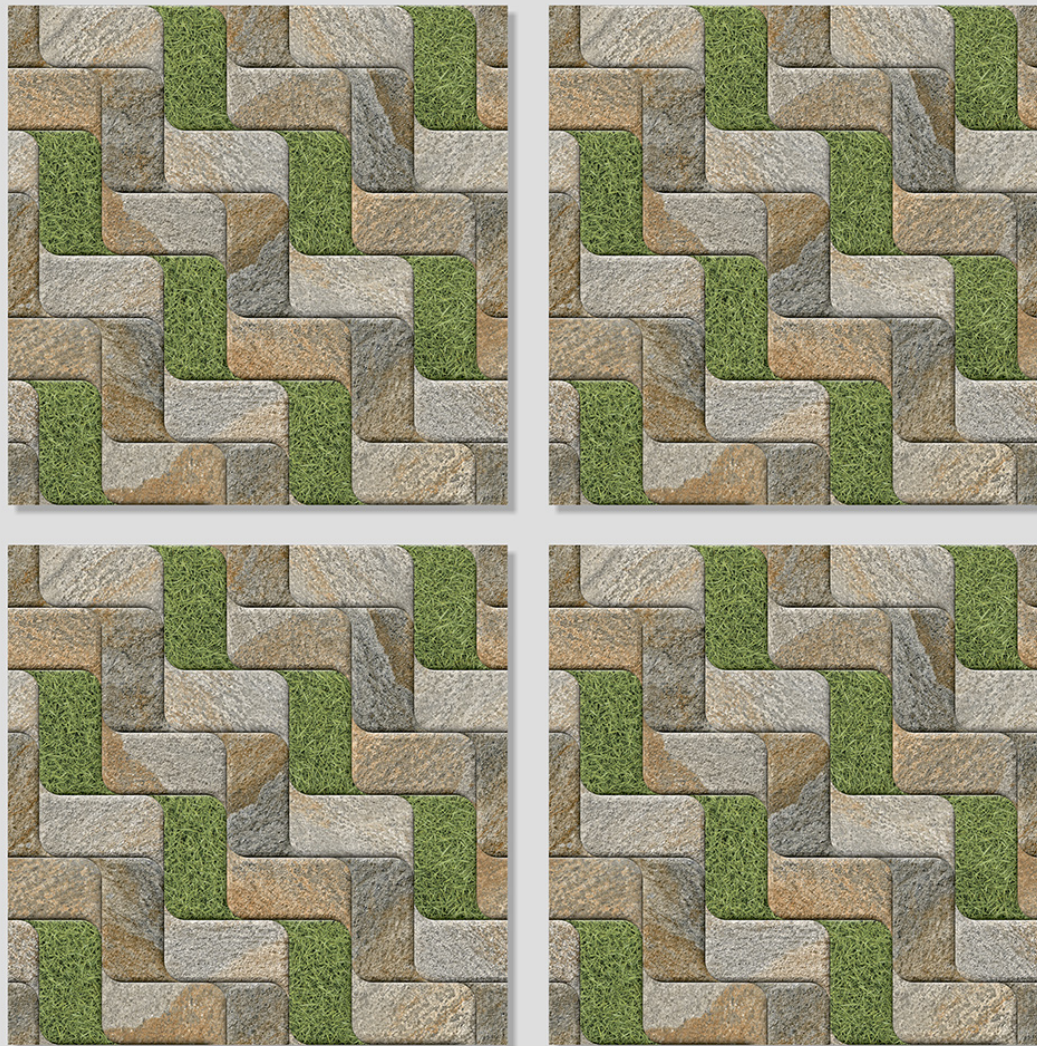

ANTI-SLIP
MATERIAL

Size
500x
500mm

Series
MARSTON

MARSTON 07

WITH
RANDOMS

PUNCH
DESIGNS

MATT
FINISH

ANTI-SLIP
MATERIAL