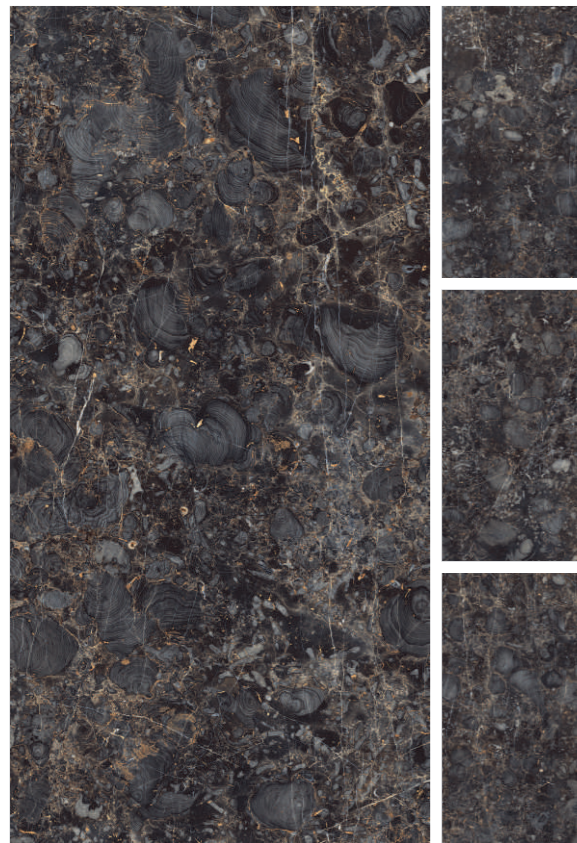

TITANO DENIM

RANDOM