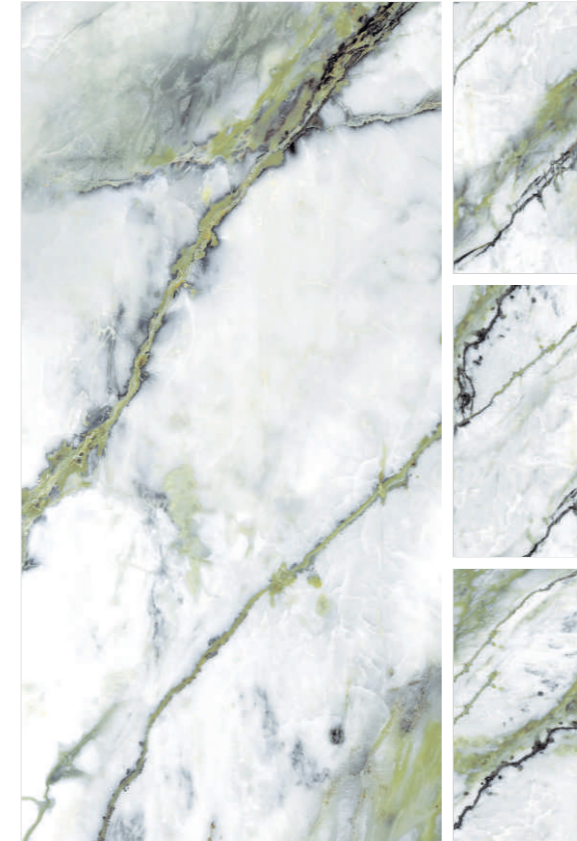

MINT GREEN

RANDOM