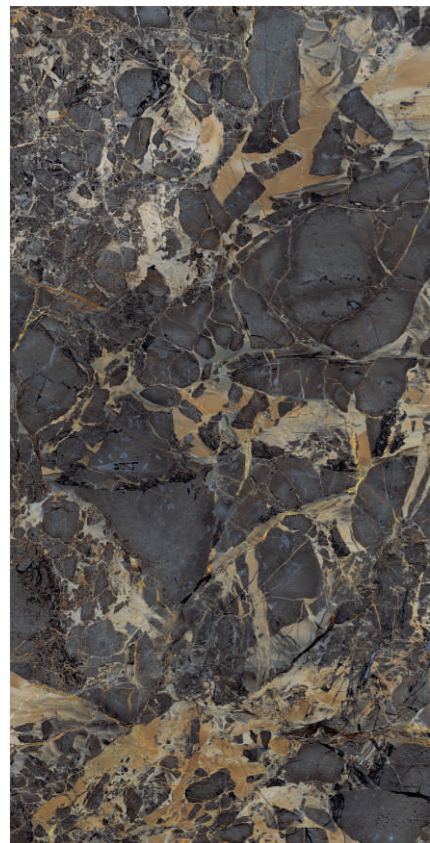

800X 32"  
1600MM X64"

👉 DARK HIGHGLOSS

ALPEN CELESTE

RANDOM

AMAZING GREEN

RANDOM

AMARULA BLUE

RANDOM