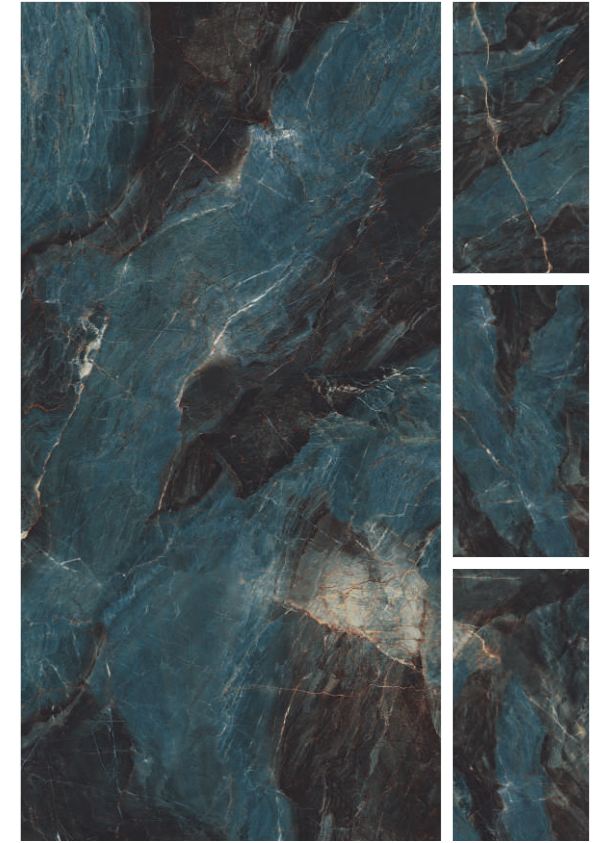

PULSE AQUA

RANDOM