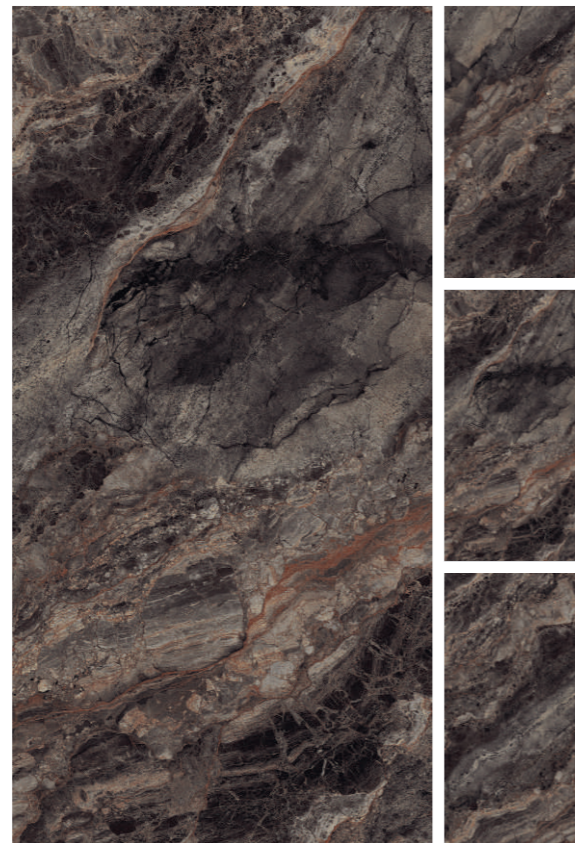

VEGAS BLACK

RANDOM