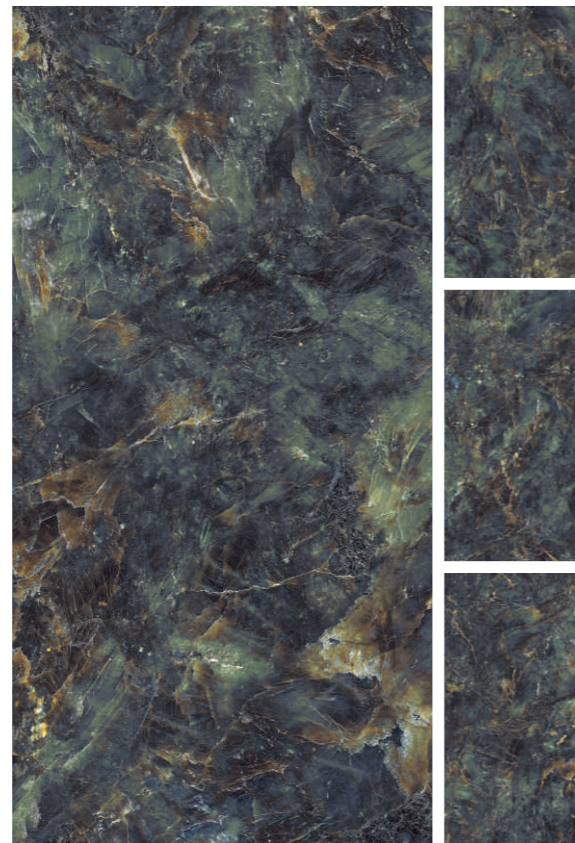

LEMOORIANO STEEL

RANDOM