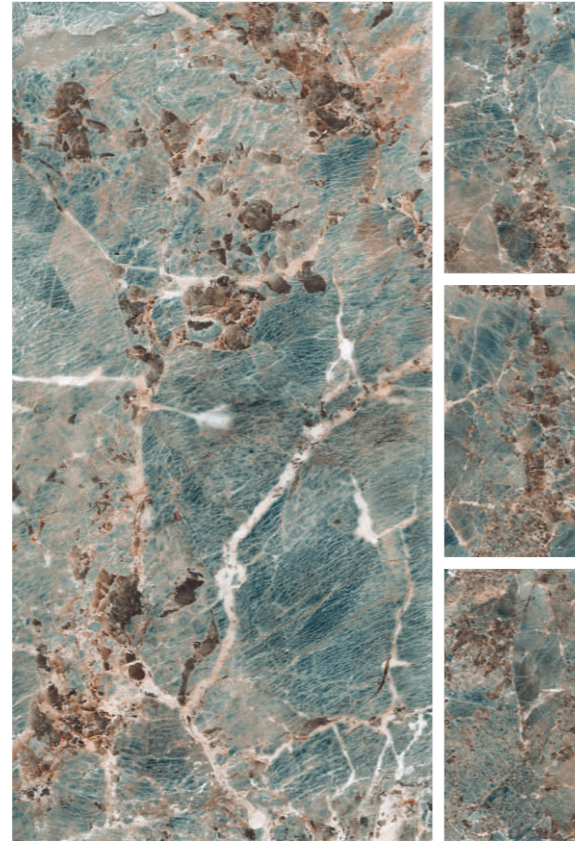

AMARULA UMBER

RANDOM

👉 AMAZING GREEN

800X 32"  
1600MM X64"

▶ DARK HIGHGLOSS

AMAZONITE LAVA NEGRO

RANDOM

AMAZONITE VERDE