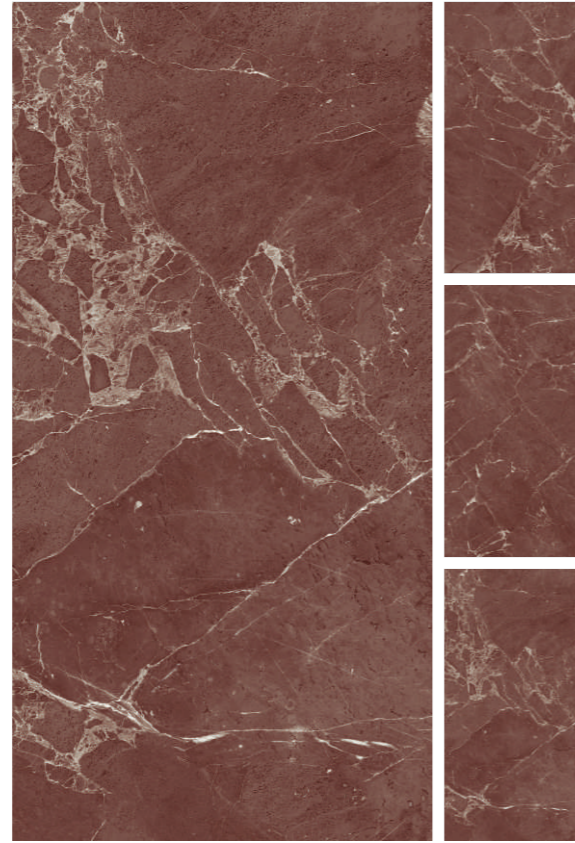

ORABICO NEGRO

RANDOM

800X 32"  
1600MM X64"

▶ DARK HIGHGLOSS

PARADISE AQUA

RANDOM

PARADISE RED

RANDOM