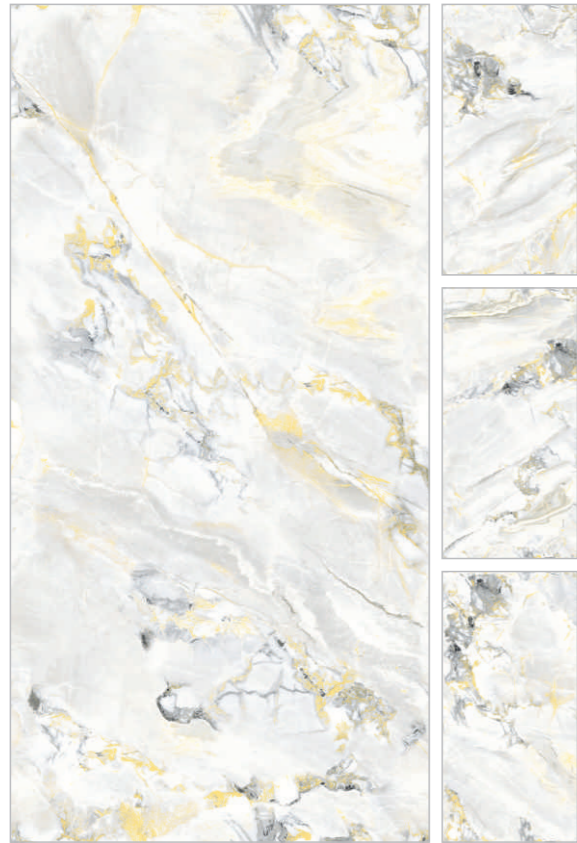

ENDLESS

SATUARIO

800X 1600MM | 32" X64"

JOINT TOLERANCE 0-3MM

ENDLESS HIGHGLOSS

SOFITA WHITE

ENDLESS

STATUARIO LINER