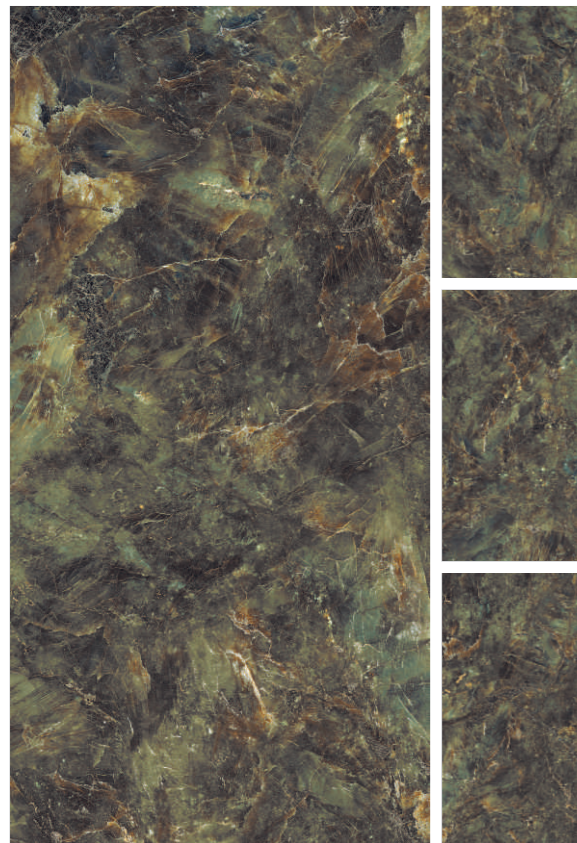

GENOVA NATURAL

RANDOM

800X 32"  
1600MM X64"

▶ DARK HIGHGLOSS

GLAMOUR AZUL

RANDOM

LEMOORIANO BLACK

RANDOM