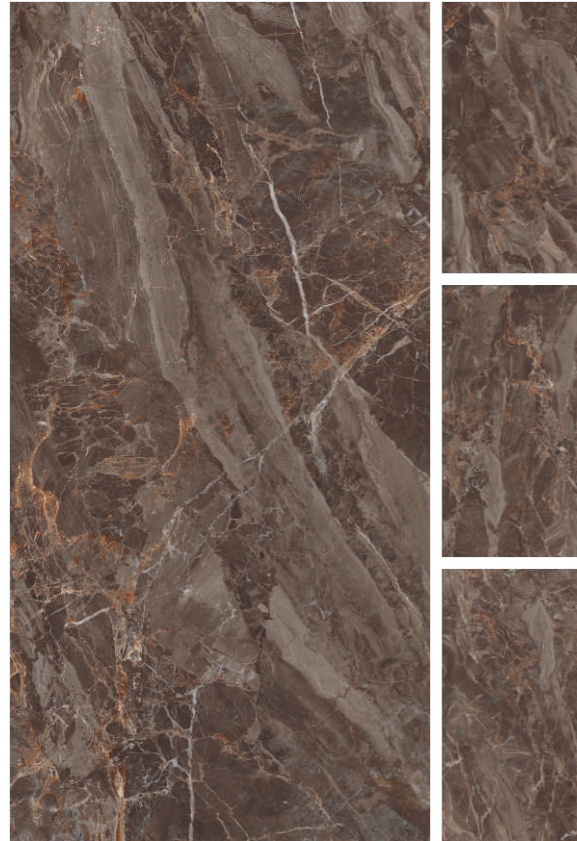

LEMOORIANO GREEN

RANDOM

LEMOORIANO STEEL

RANDOM

▶ LEMOORIANO STEEL

800X 32"  
1600MM X64"

▶ DARK HIGHGLOSS

LIVON CHOCO