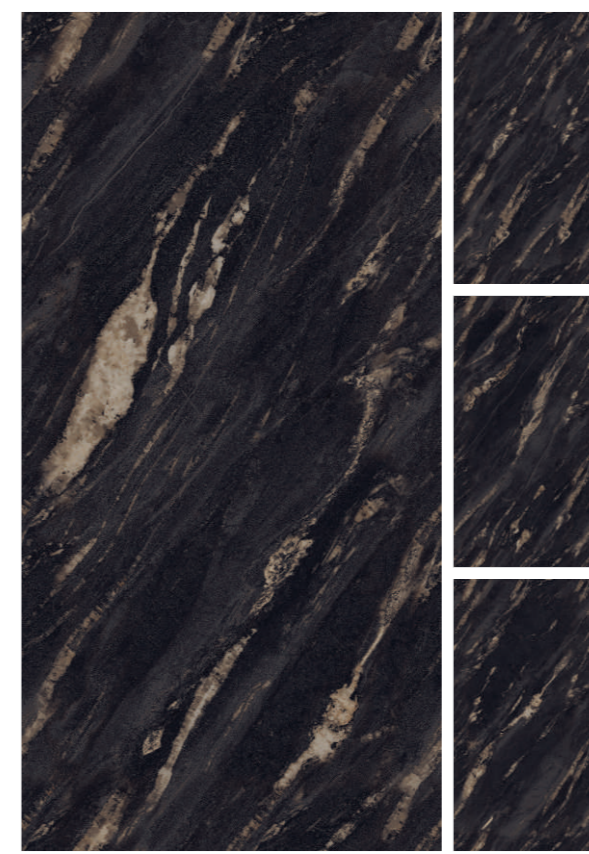

800X 1600MM | 32" X64"

INTENSE HIGHGLOSS

CALACUTTA BLACK

RANDOM

ETERNAL BLACK

RANDOM

LAPONIA BLACK END

RANDOM