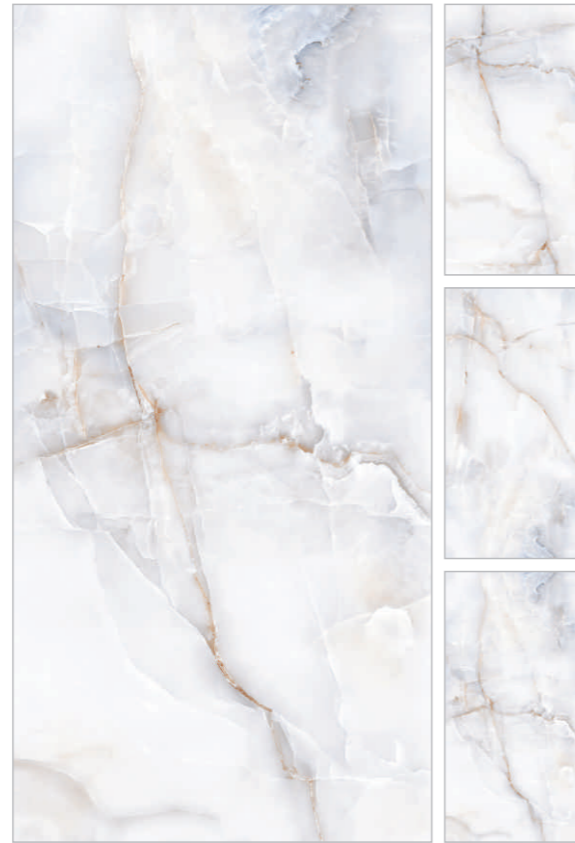

RANDOM

800X 32"  
1600MM X64"

▶ LIGHT HIGHGLOSS

**BIBURY**

RANDOM

**BIBURY AZUL**

RANDOM

**BLUZEE VERDE**