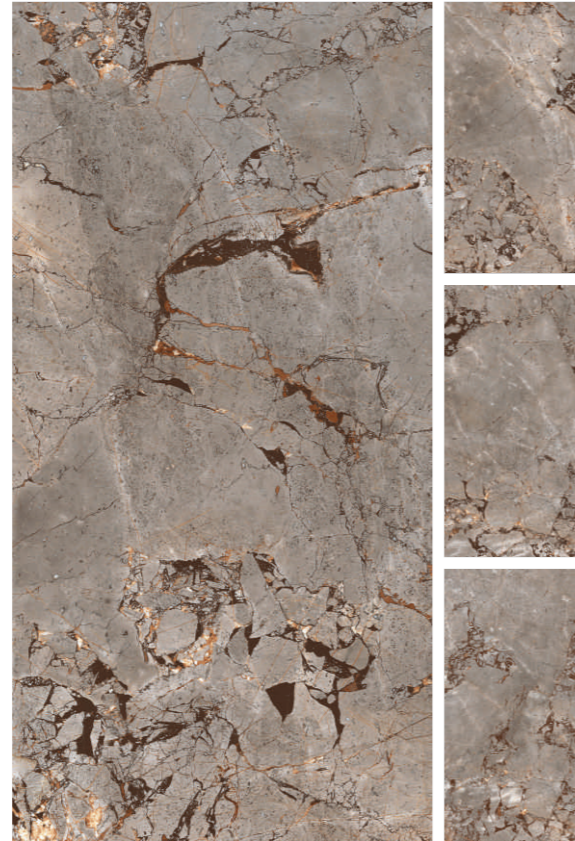

RANDOM

EVOLIC GREY

RANDOM

▶ ESPERDA BEIGE

800X 32"  
1600MM X64"

MATT CARVING MARBLE

FENIX GREY

RANDOM