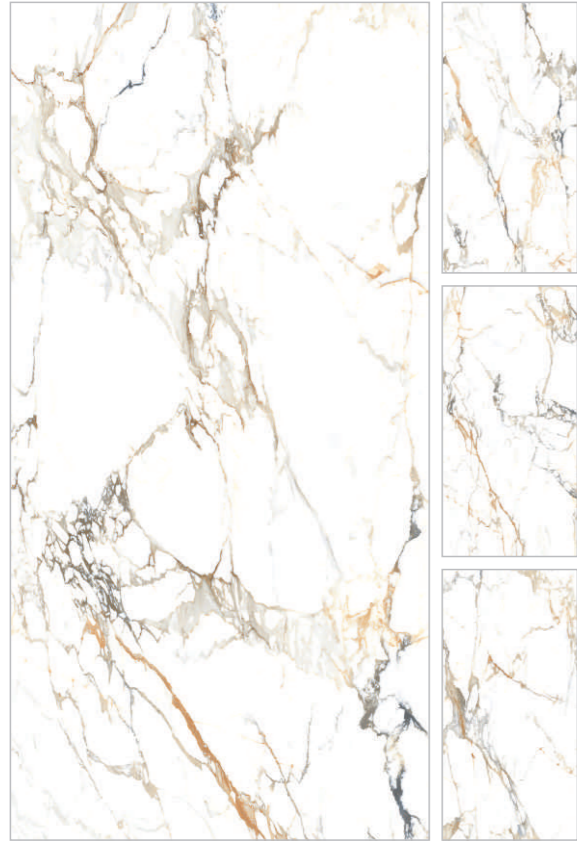

800X 32"
1600MM X64"

▶ LIGHT HIGHGLOSS

ATLANTIC SATVARIO

RANDOM