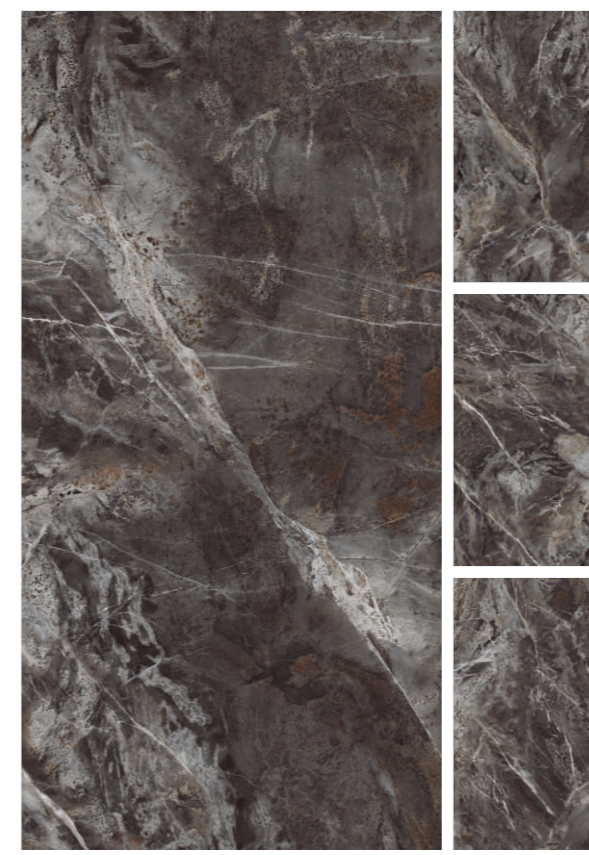

RANDOM

BLUZEE CRYSTAL

RANDOM

BLUZEE SAGE

RANDOM

800X 1600MM | 32" X64"

🕒 DARK HIGHGLOSS

🕒 DRAGO AQUA