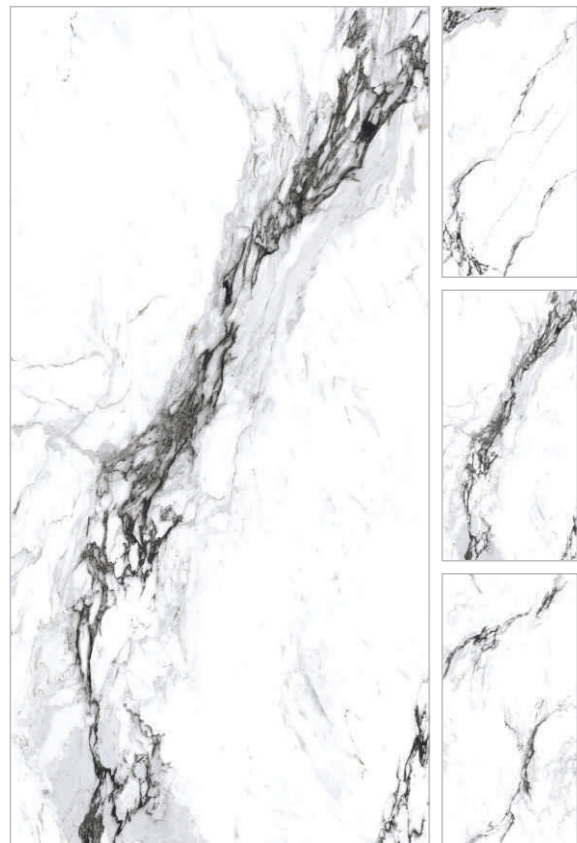

MONET WHITE

RANDOM