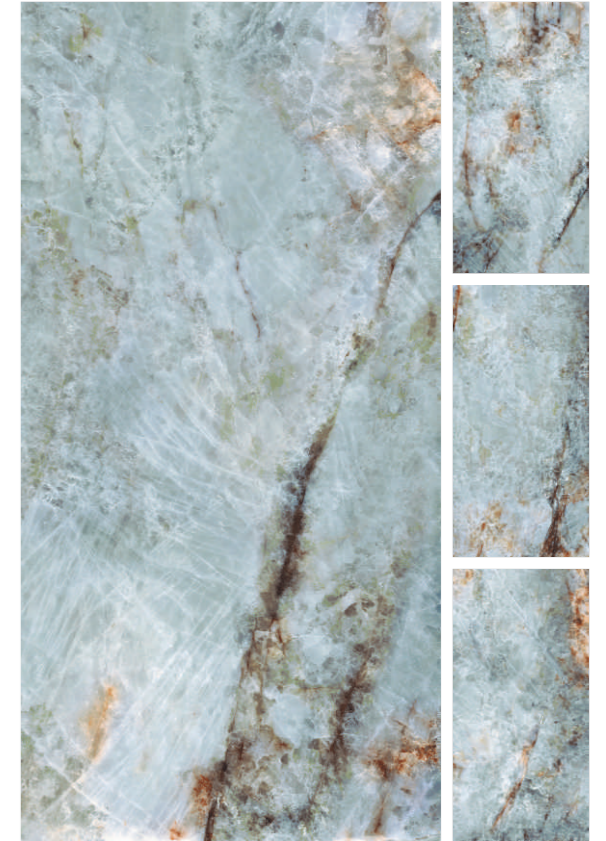

800X 32"  
1600MM X64"

▶ DARK HIGHGLOSS

COSMIC BLACK

RANDOM

CAMELOT TORQUOISE

RANDOM

EMERALD AQUA

RANDOM