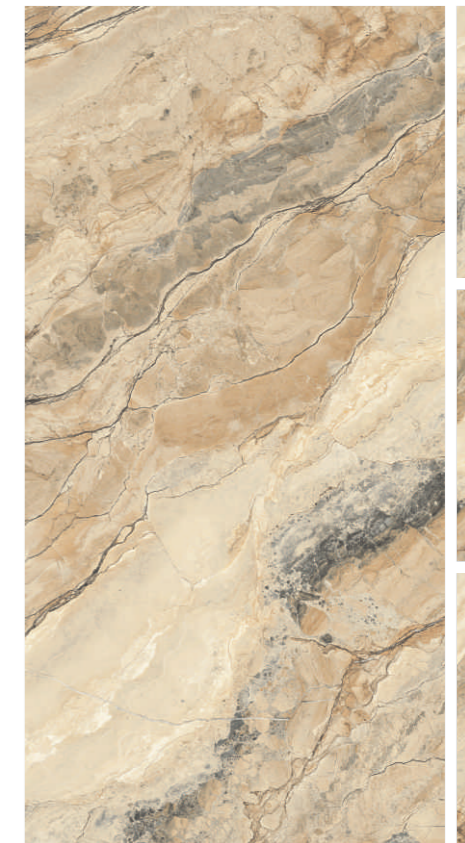

EGALE CREMA