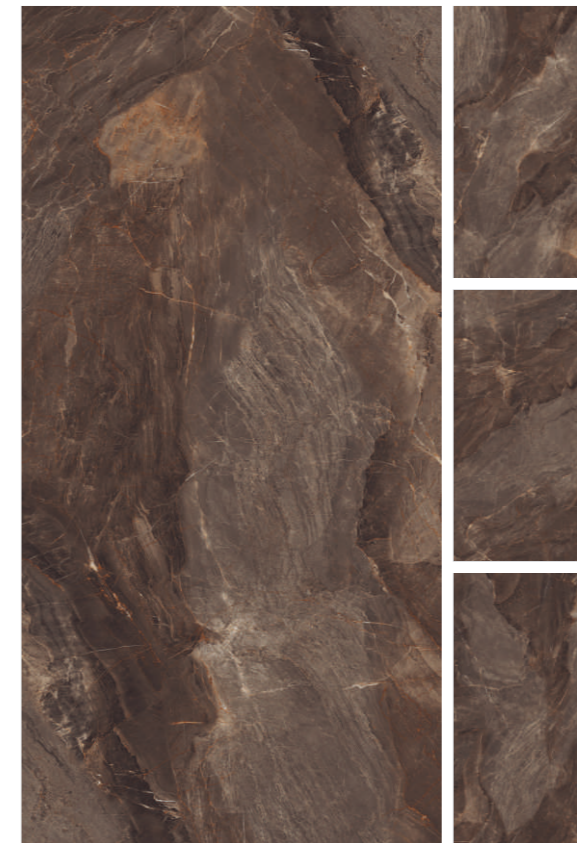

PULSE BROWN

RANDOM