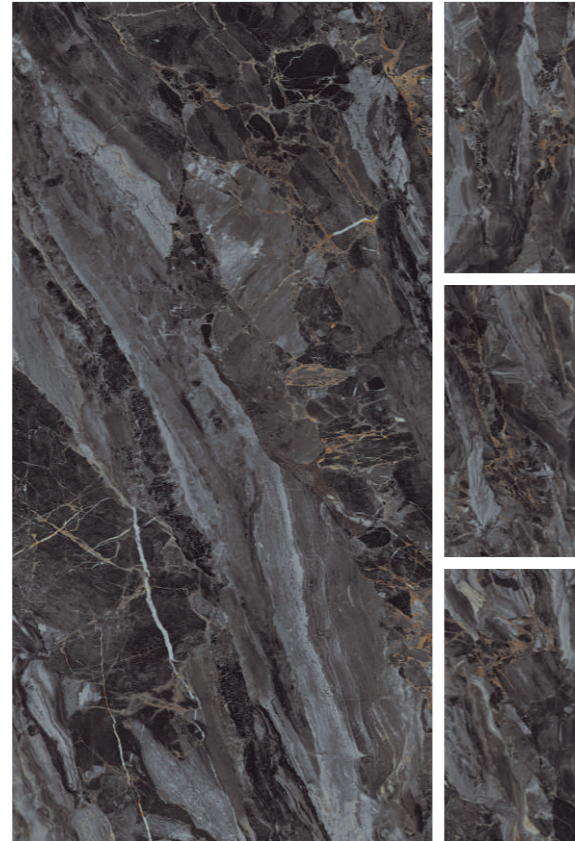

LIVON NERO

RANDOM