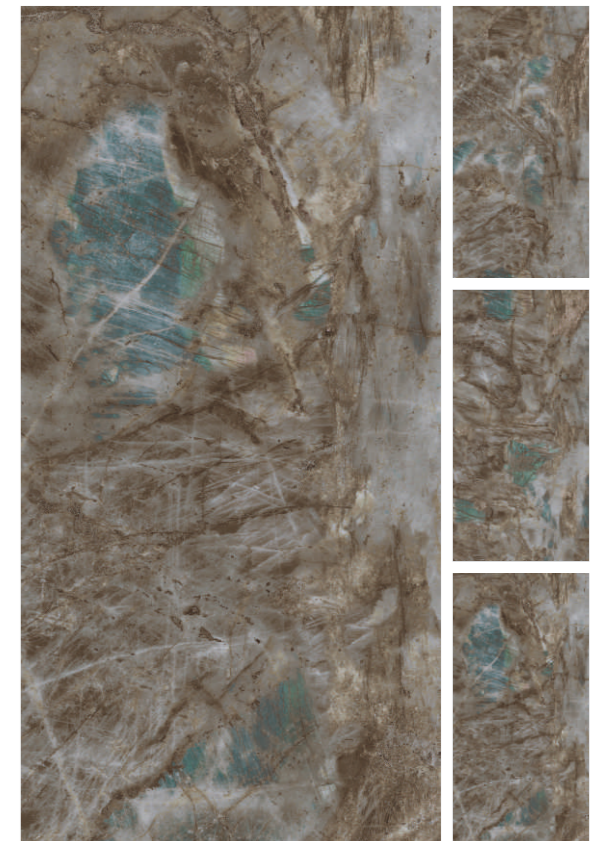

RANDOM

LUSH FOREST

RANDOM

NORDIC BLUE

RANDOM

OPELO AQUA

RANDOM

800X 1600MM | 32" X64"