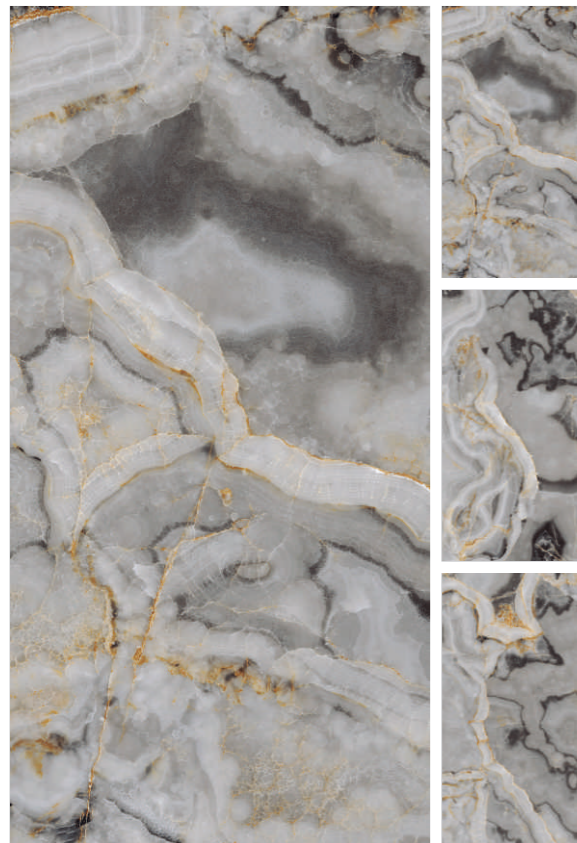

PETRACIA SILVER

RANDOM