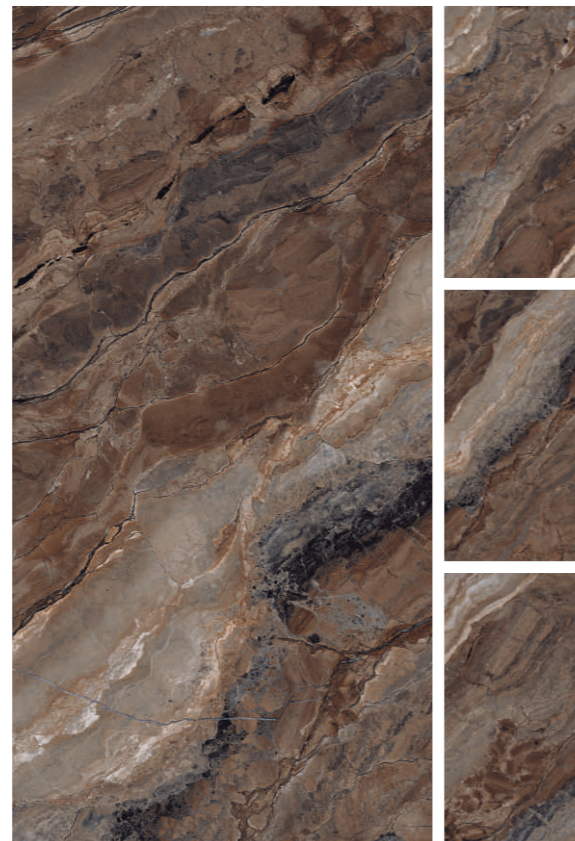

EAGLE BROWN

RANDOM