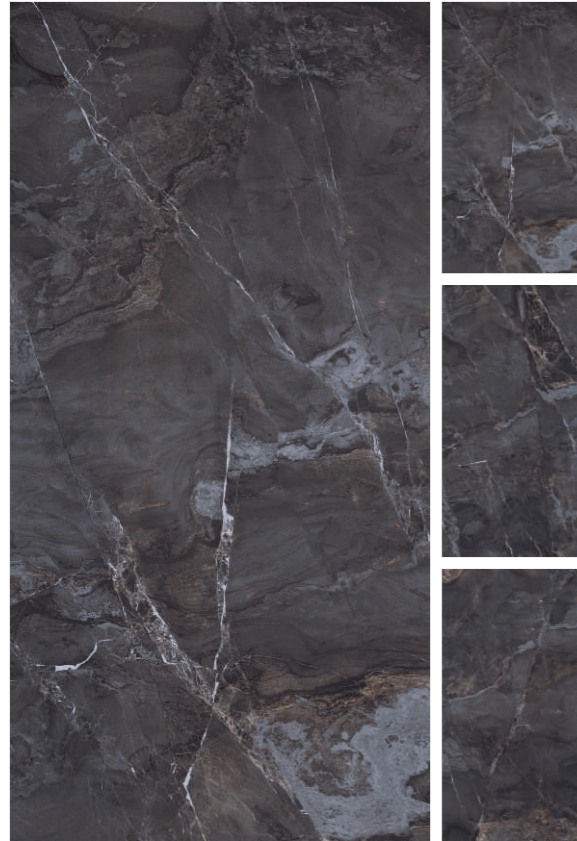

800X 32"  
1600MM X64"

▶ DARK HIGHGLOSS

COSMIC BLACK

RANDOM

CAMELOT TORQUOISE

RANDOM

EMERALD AQUA

RANDOM