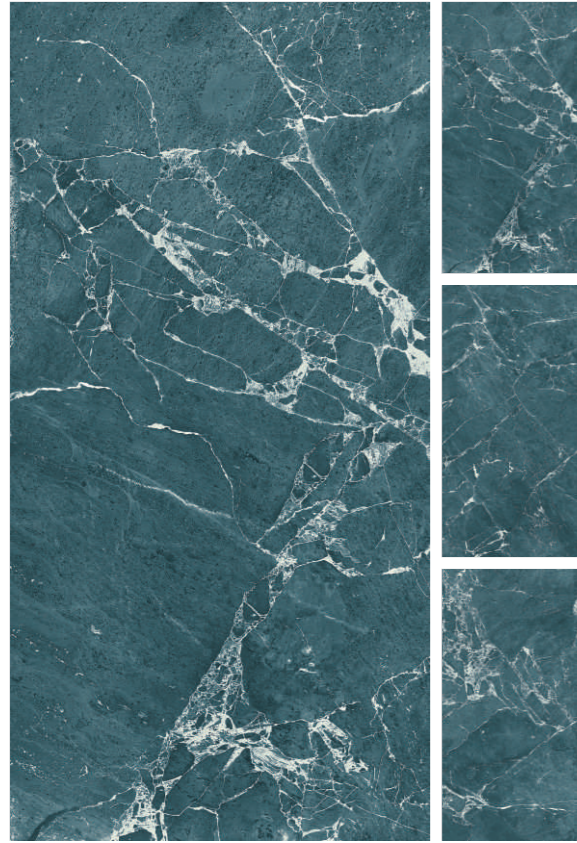

ORABICO NEGRO

RANDOM

800X 32"  
1600MM X64"

▶ DARK HIGHGLOSS

PARADISE AQUA

RANDOM

PARADISE RED

RANDOM