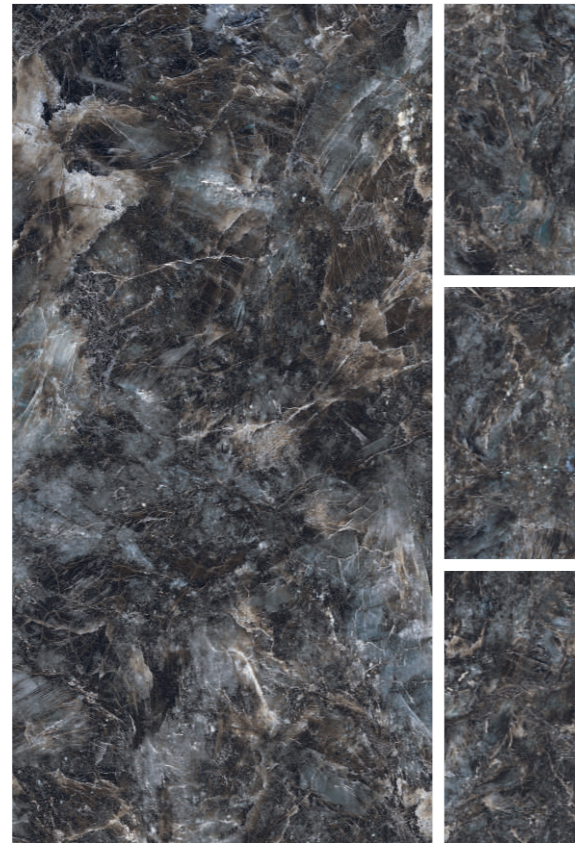

GENOVA NATURAL

RANDOM

800X 32"  
1600MM X64"

▶ DARK HIGHGLOSS

GLAMOUR AZUL

RANDOM

LEMOORIANO BLACK

RANDOM