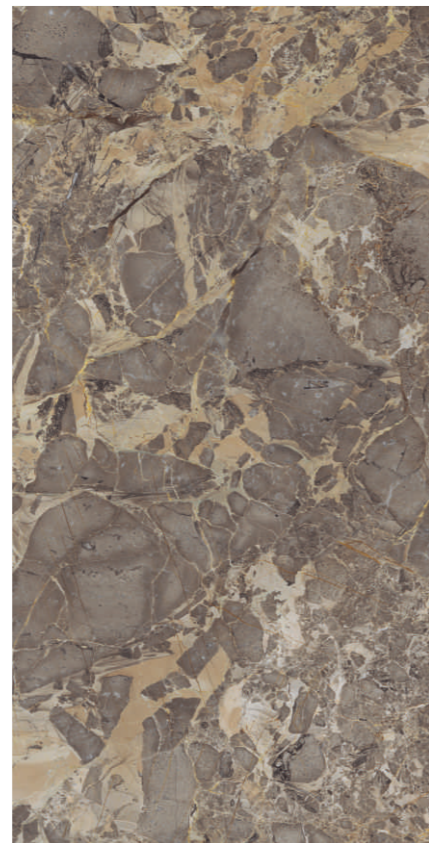

800X 32"  
1600MM X64"

👉 DARK HIGHGLOSS

ALPEN CELESTE

RANDOM

AMAZING GREEN

RANDOM

AMARULA BLUE

RANDOM