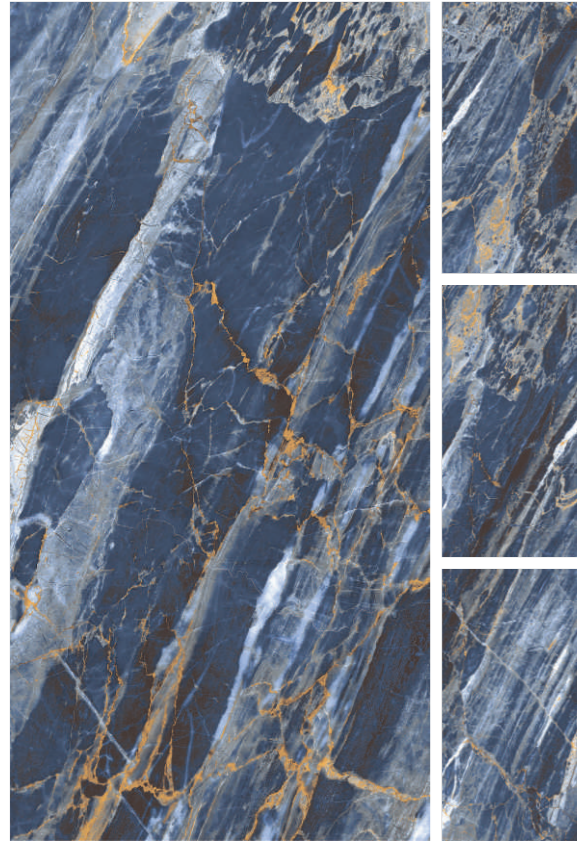

AMARULA UMBER

RANDOM

👉 AMAZING GREEN

800X 32"  
1600MM X64"

▶ DARK HIGHGLOSS

AMAZONITE LAVA NEGRO

RANDOM

AMAZONITE VERDE