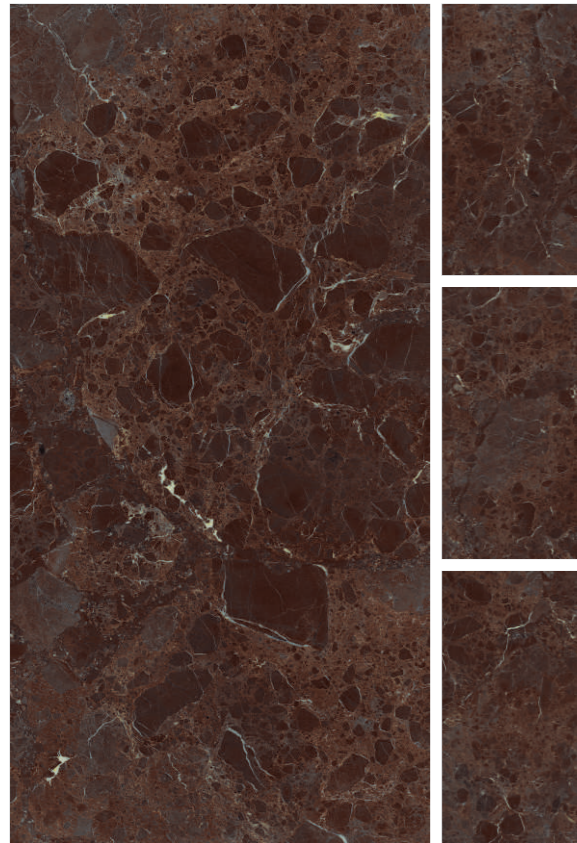

PULSE BROWN

RANDOM

RIVER BLUE

RANDOM

800X 32"  
1600MM X64"

👉 DARK HIGHGLOSS

SELENE ROSSO

RANDOM