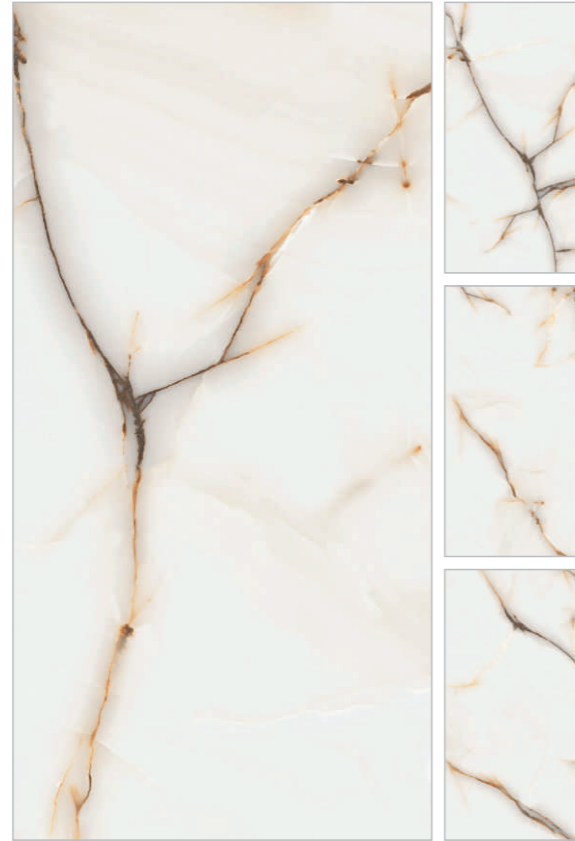

AXIX PEARL

RANDOM