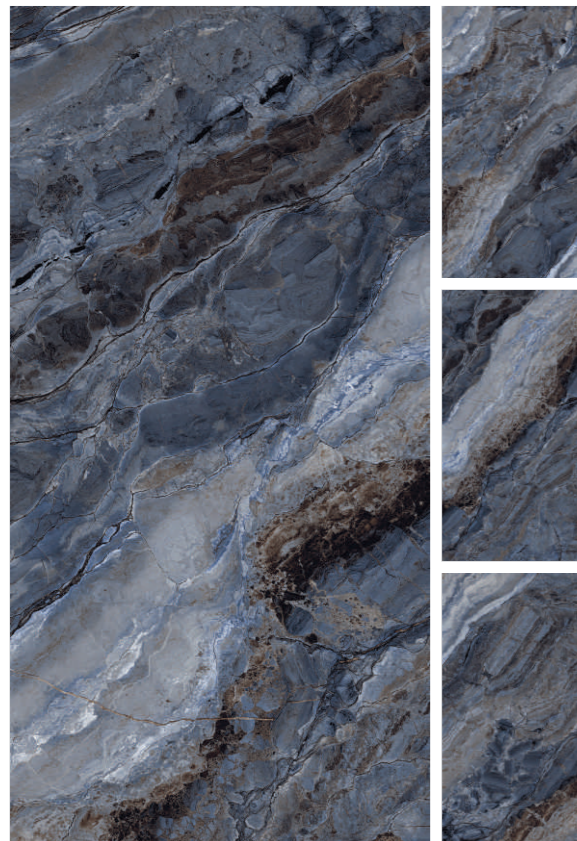

EAGLE BLUE

RANDOM