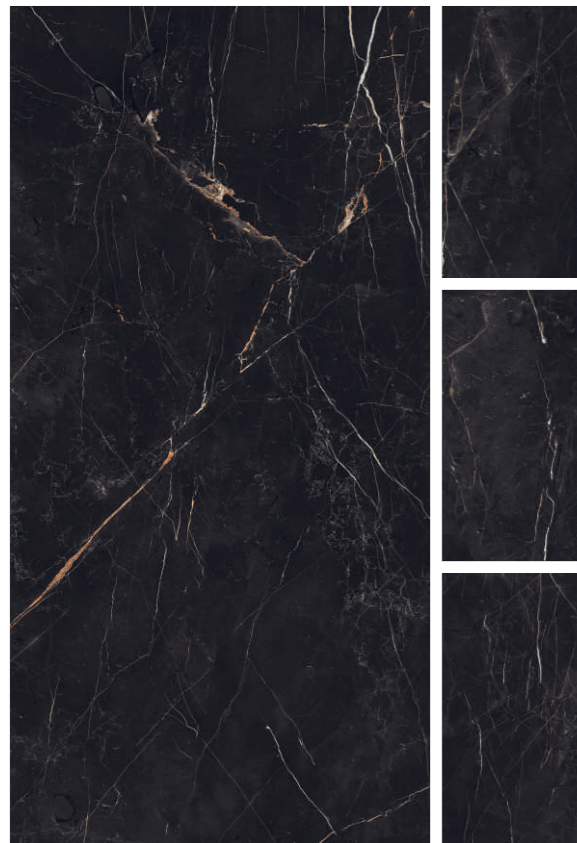

SAINT PORTO BLACK

RANDOM