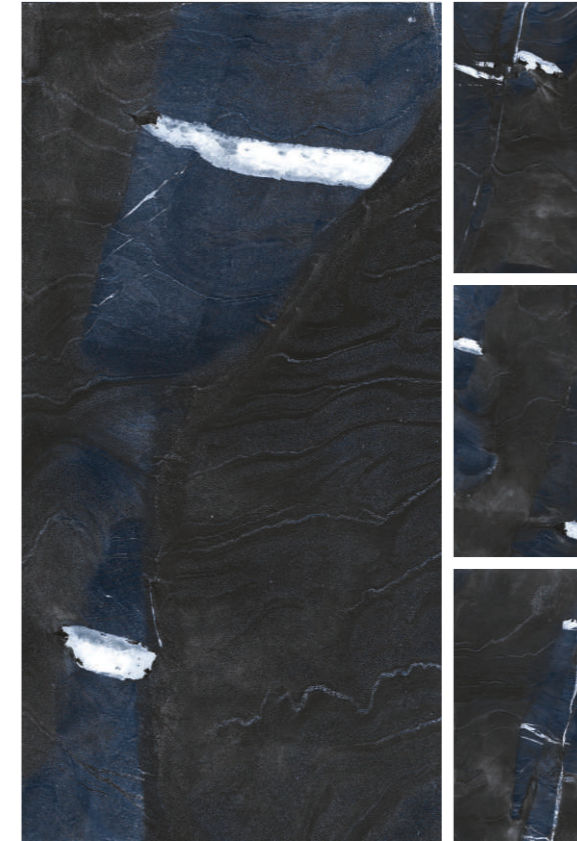

AVOCADO BLUE

RANDOM