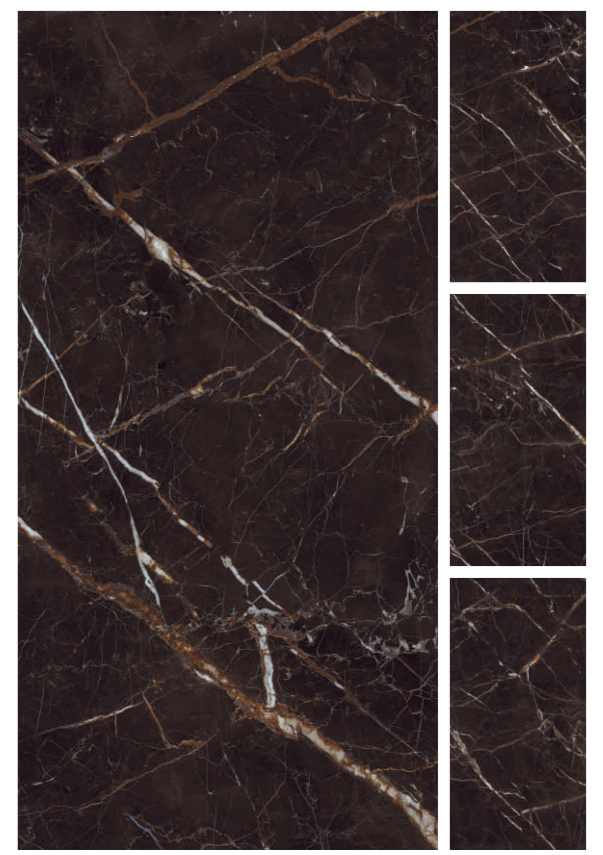

CANOVA AMBER

RANDOM