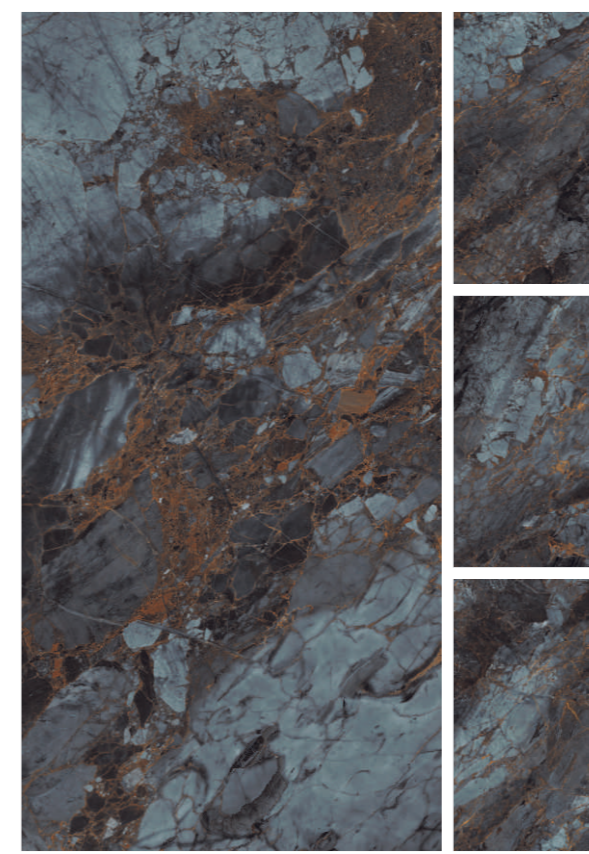

DRAGO AQUA

RANDOM