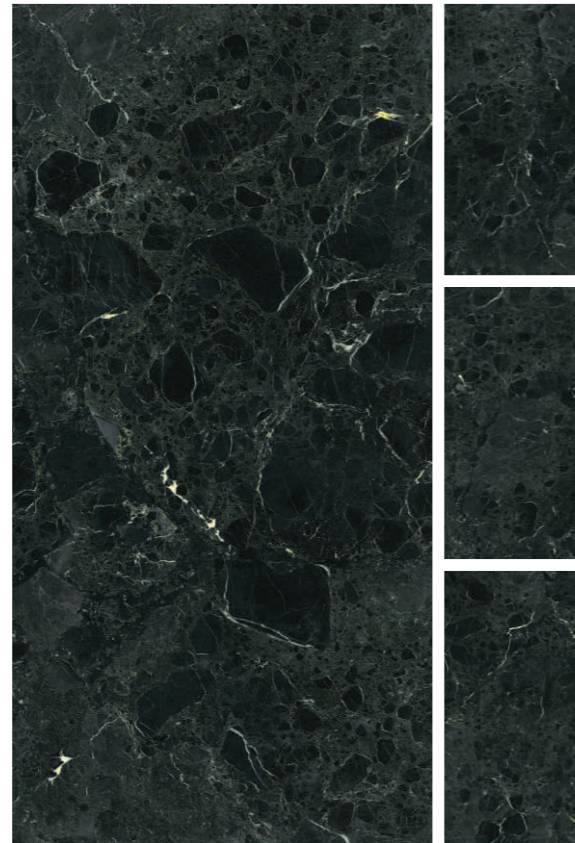

PULSE BROWN

RANDOM

RIVER BLUE

RANDOM

800X 32"  
1600MM X64"

👉 DARK HIGHGLOSS

SELENE ROSSO

RANDOM