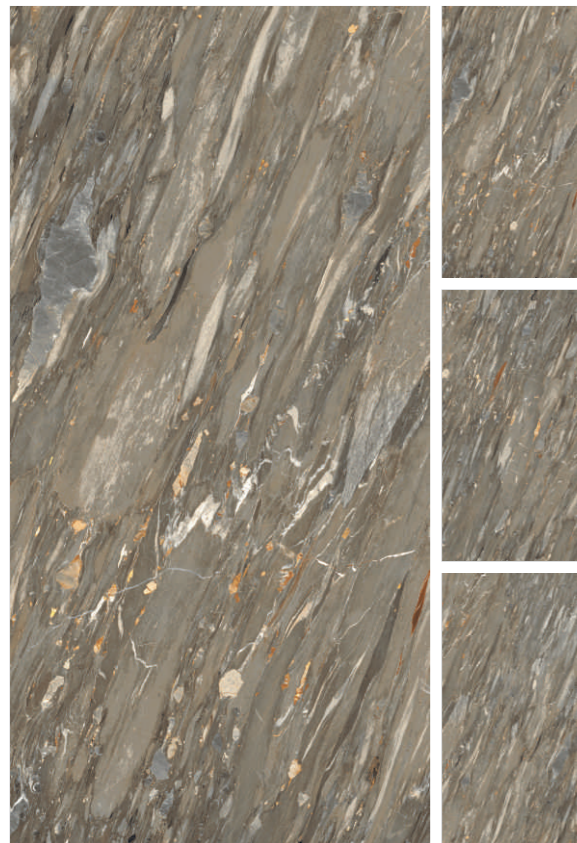

RANDOM

800X 32"  
1600MM X64"

▶ LIGHT HIGHGLOSS

**BIBURY**

RANDOM

**BIBURY AZUL**

RANDOM

**BLUZEE VERDE**