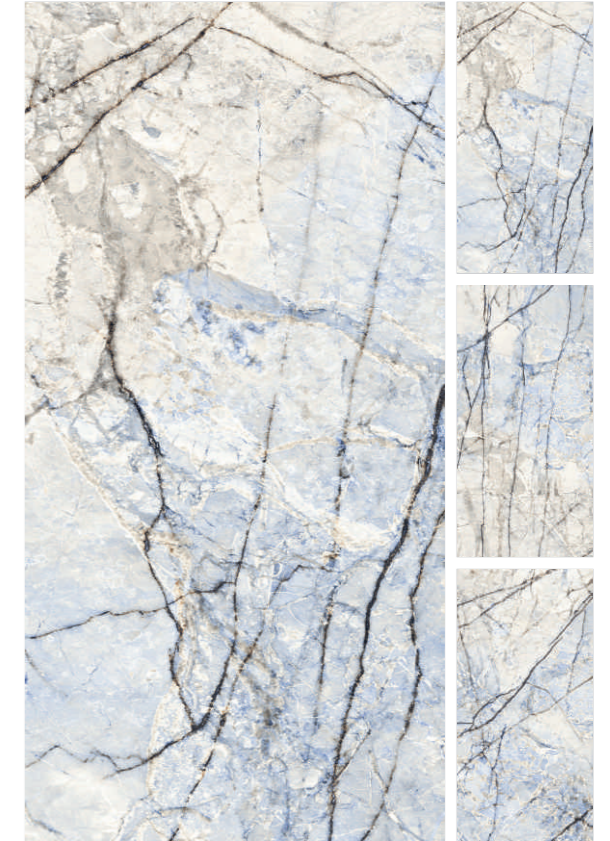

BASIL BLUE

RANDOM