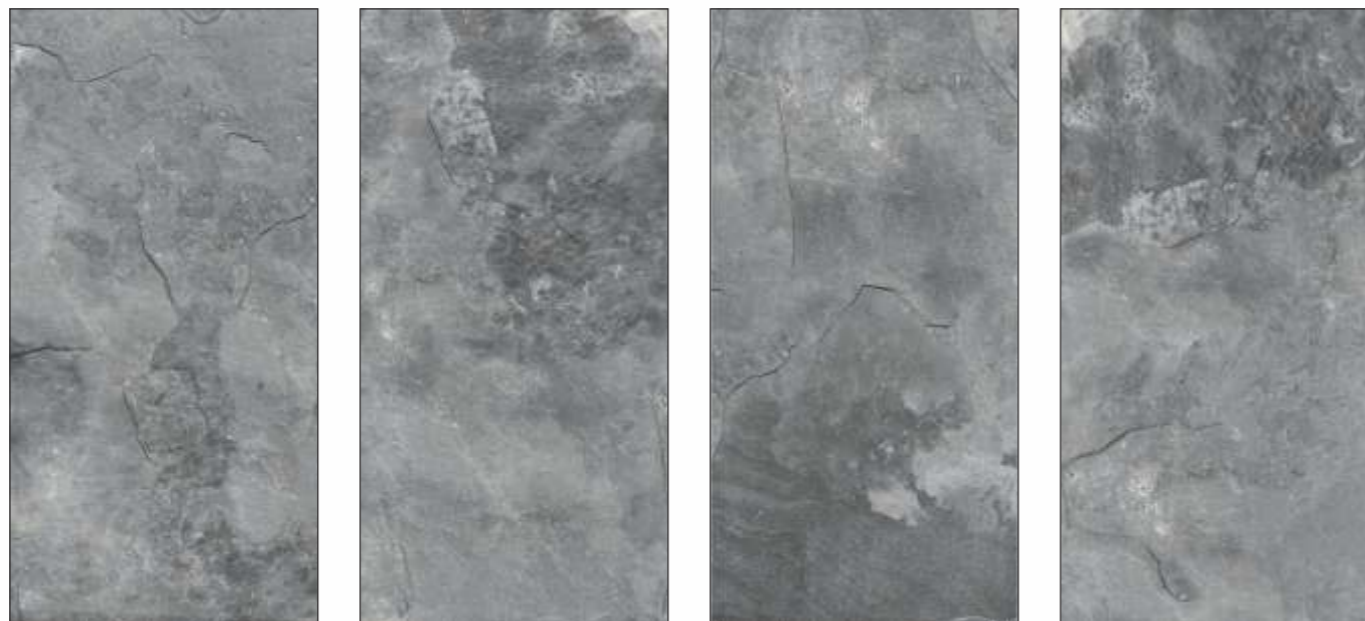

SIZE | SURFACE | RANDOM
600X1200 MM | MATT | 4+

ROCCIA HOPSAKE

SIZE | SURFACE | RANDOM
600X1200MM | MATT | 4+

ROCCIA FELTED

AVAILABLE SIZE

30X60 CM | 60X60 CM | 60X120 CM
80X80 CM | 80X160 CM | 120X120 CM

SIZE | SURFACE | RANDOM
600X1200 MM | MATT | 4+