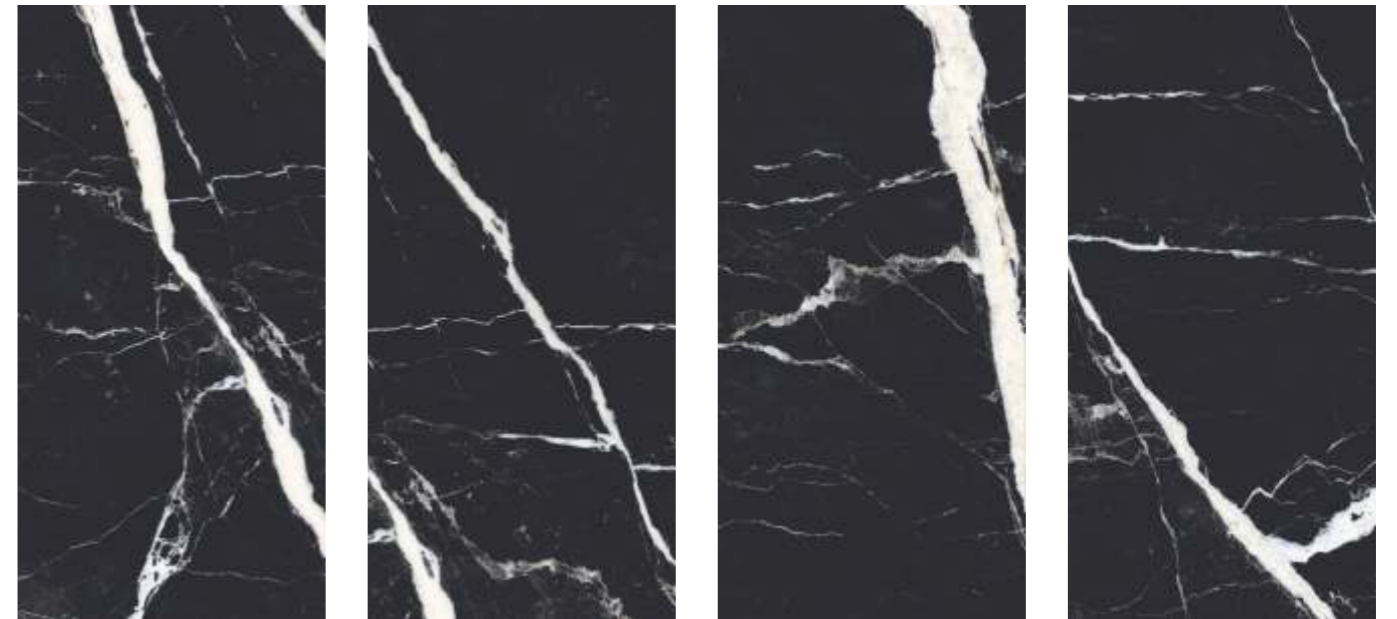

JUPITER NERO

SIZE | SURFACE | RANDOM
600X1200 MM | HIGH GLOSS | 4+

BLACK SUN

SIZE | SURFACE | RANDOM
600X1200 MM | HIGH GLOSS | 4+

AVAILABLE SIZE

60X60 CM | 60X120 CM | 80X160 CM | 120X120 CM

SIRIO BLACK

SIZE | SURFACE | RANDOM
600X1200 MM | HIGH GLOSS | 4+