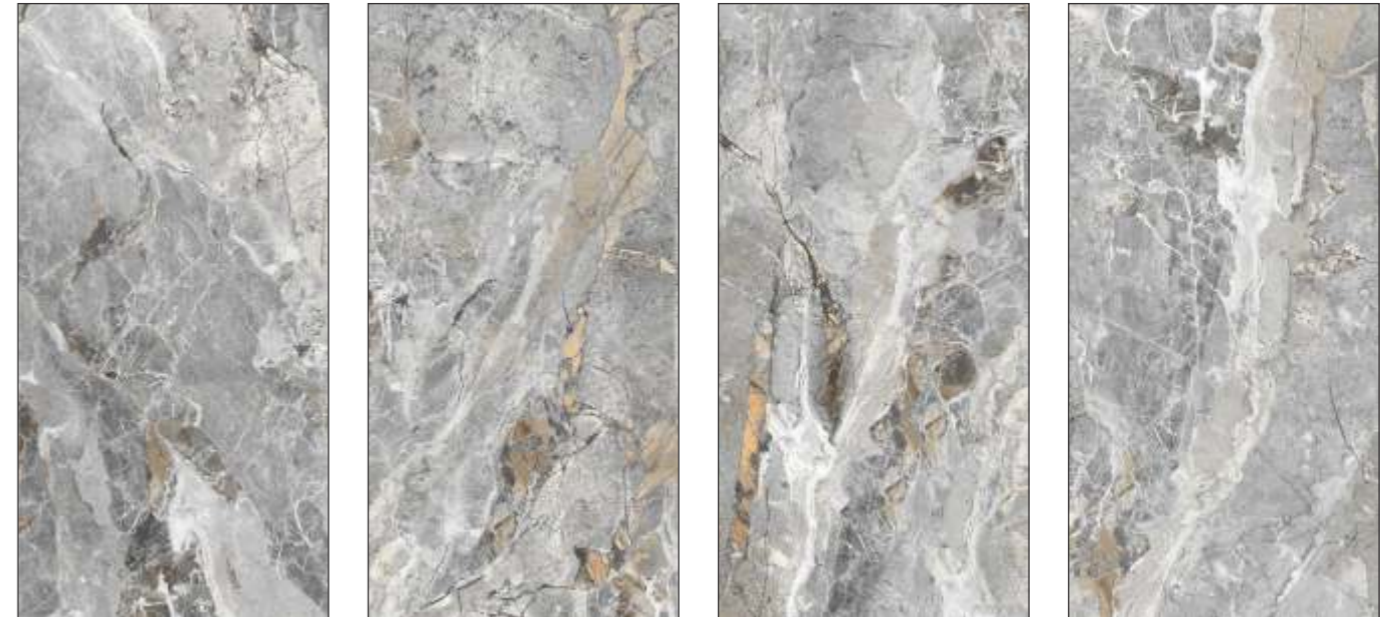

IMPERIO ALMOND

SIZE | SURFACE | RANDOM
600X1200 MM | GLOSSY | 4+

DAYNO NATURAL

SIZE | SURFACE | RANDOM
600X1200 MM | GLOSSY | 4+

JERCY BROWN

SIZE | SURFACE | RANDOM
600X1200 MM | GLOSSY | 4+

MORAY NATURAL

SIZE | SURFACE | RANDOM
600X1200 MM | GLOSSY | 4+