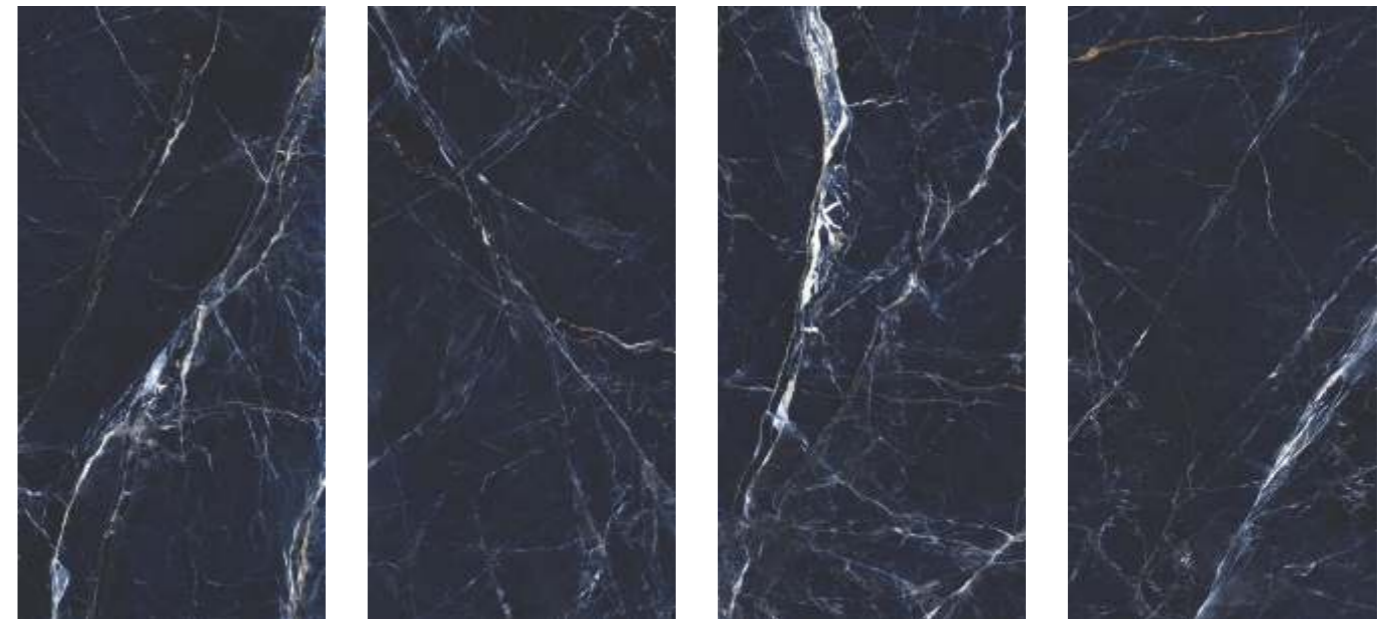

OCEAN NERO

SIZE | SURFACE | RANDOM
600X1200 MM | HIGH GLOSS | 4+