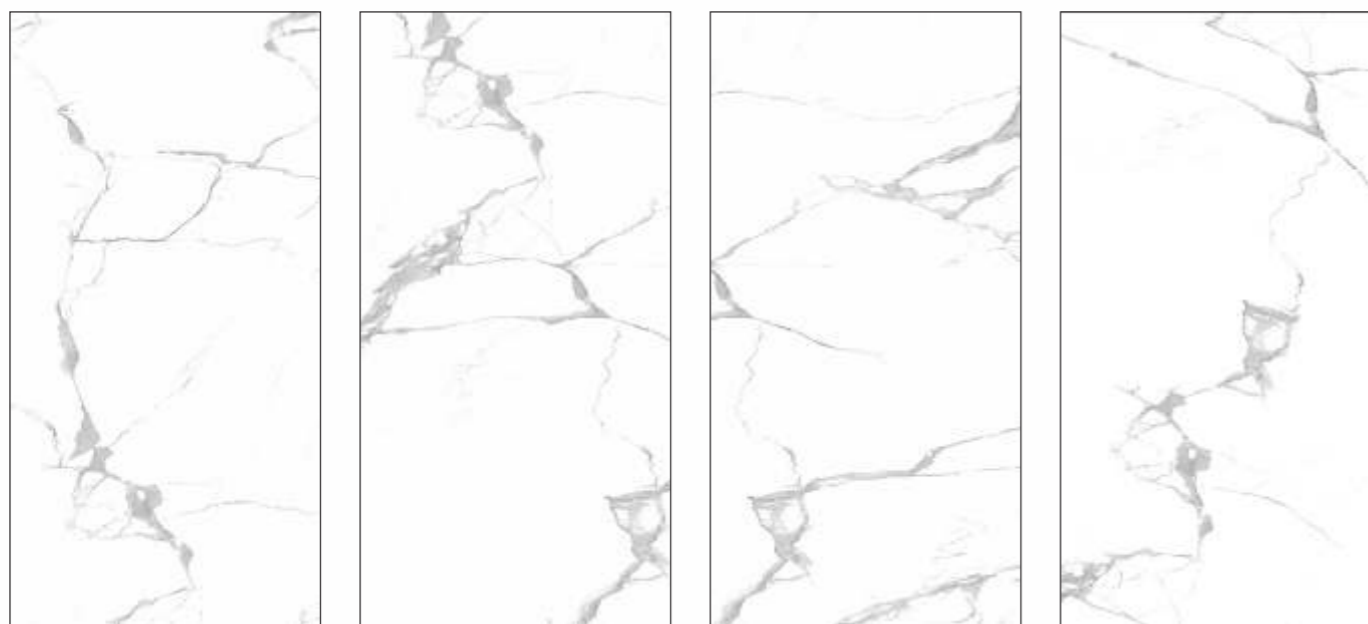

CIPOLA WHITE

SIZE | SURFACE | RANDOM
600X1200 MM | GLOSSY | 4+

STATUARIO SLIM

ASTREL WHITE

SIZE | SURFACE | RANDOM
600X1200 MM | **GLOSSY** | **4+**

AVAILABLE SIZE
30X60 CM | 60X60 CM | 60X120 CM
80X80 CM | 80X160 CM | 120X120 CM