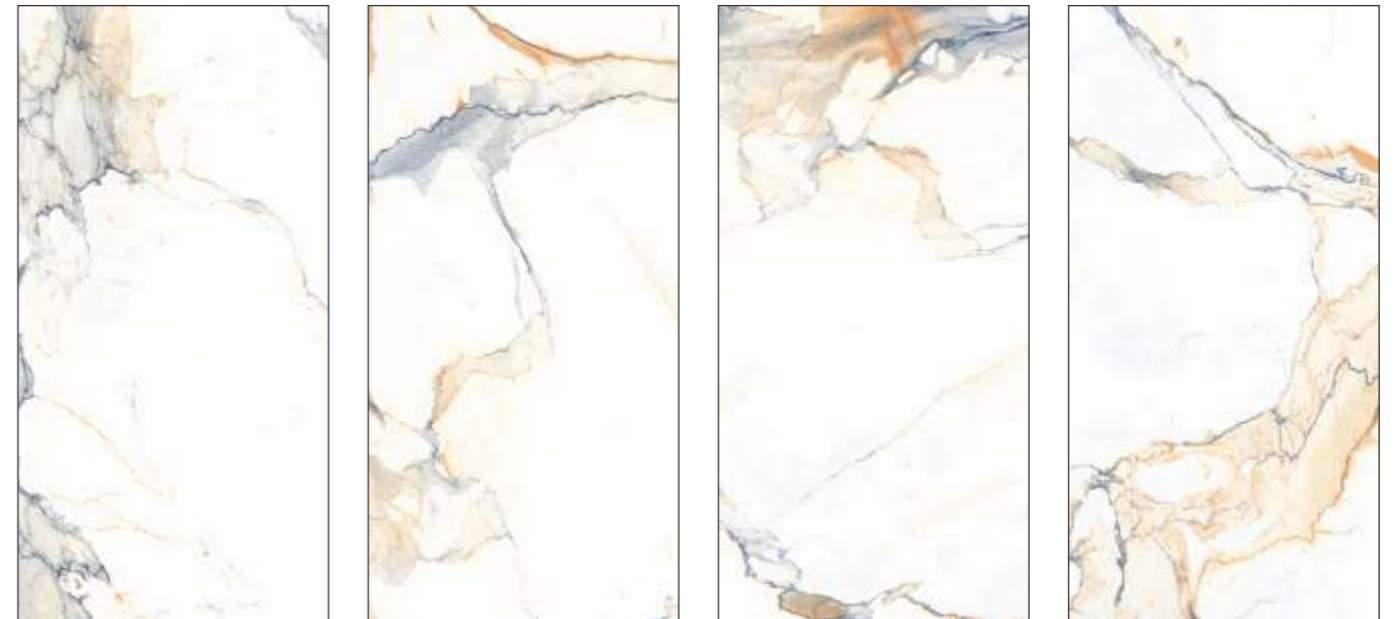

STATURIO FREAK

SIZE | SURFACE | RANDOM
600X1200 MM | GLOSSY | 4+

SPARKLE NATURAL

SPARKLE AZUL

SPARKLE WHITE

AVAILABLE SIZE

SIZE | SURFACE | RANDOM
600X1200 MM | **GLOSSY** | **4+**

30X60 CM | 60X60 CM | 60X120 CM
80X80 CM | 80X160 CM | 120X120 CM