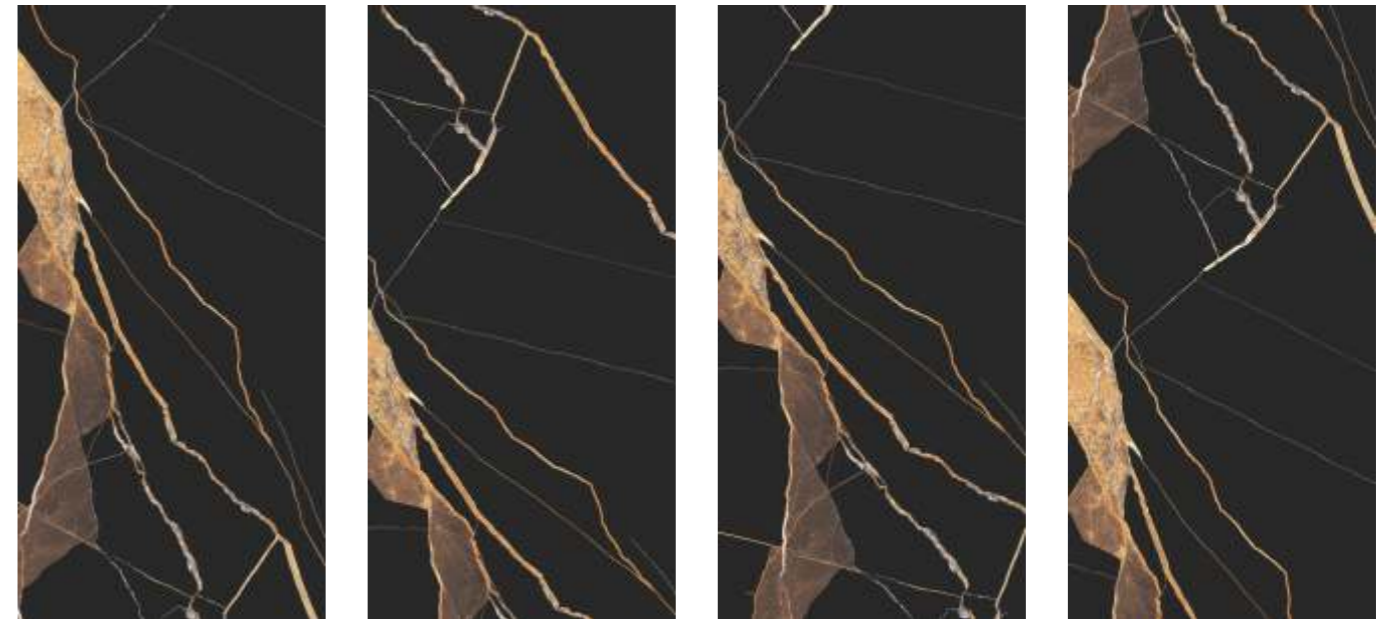

SATA ROYAL

SIZE | SURFACE | RANDOM
600X1200 MM | HIGH GLOSS | 4+