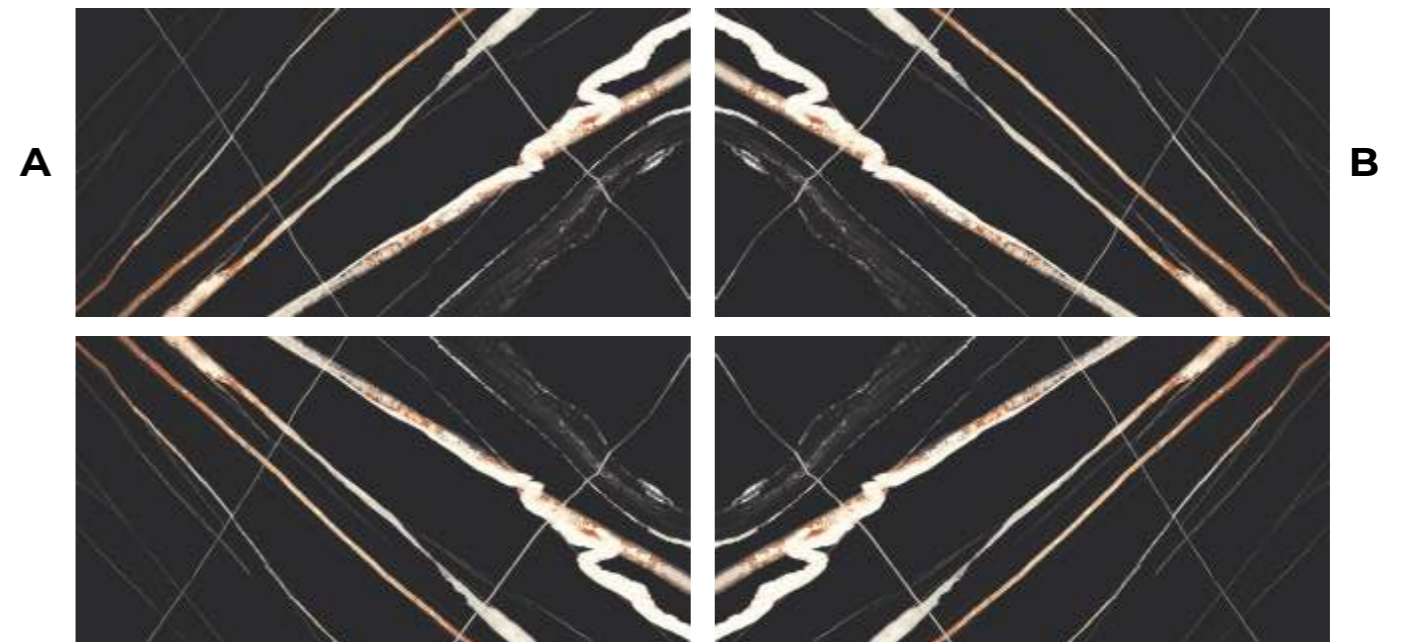

BM - LAURENT BLACK

SIZE | SURFACE | RANDOM
600X1200 MM | HIGHGLOSS | 2

AVAILABLE SIZE
60X120 CM | 80X160 CM