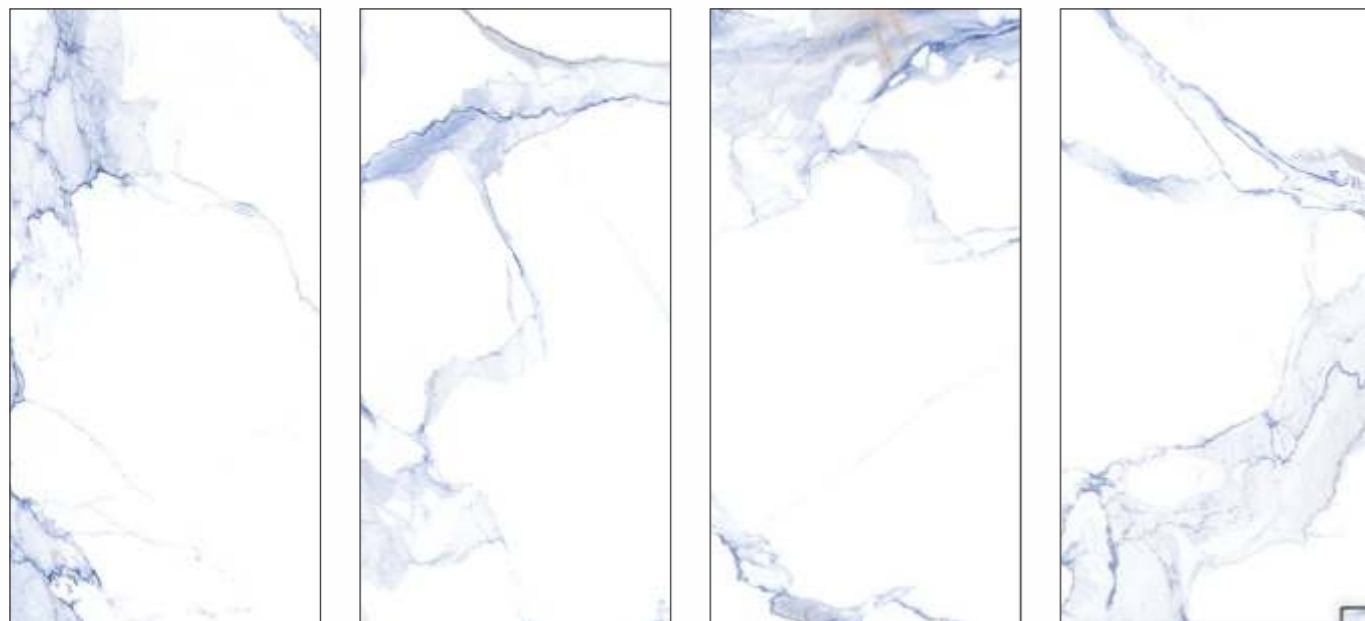

STATURIO FREAK

SIZE | SURFACE | RANDOM
600X1200 MM | GLOSSY | 4+

SPARKLE NATURAL

SPARKLE AZUL

SPARKLE WHITE

AVAILABLE SIZE

SIZE | SURFACE | RANDOM
600X1200 MM | **GLOSSY** | **4+**

30X60 CM | 60X60 CM | 60X120 CM
80X80 CM | 80X160 CM | 120X120 CM