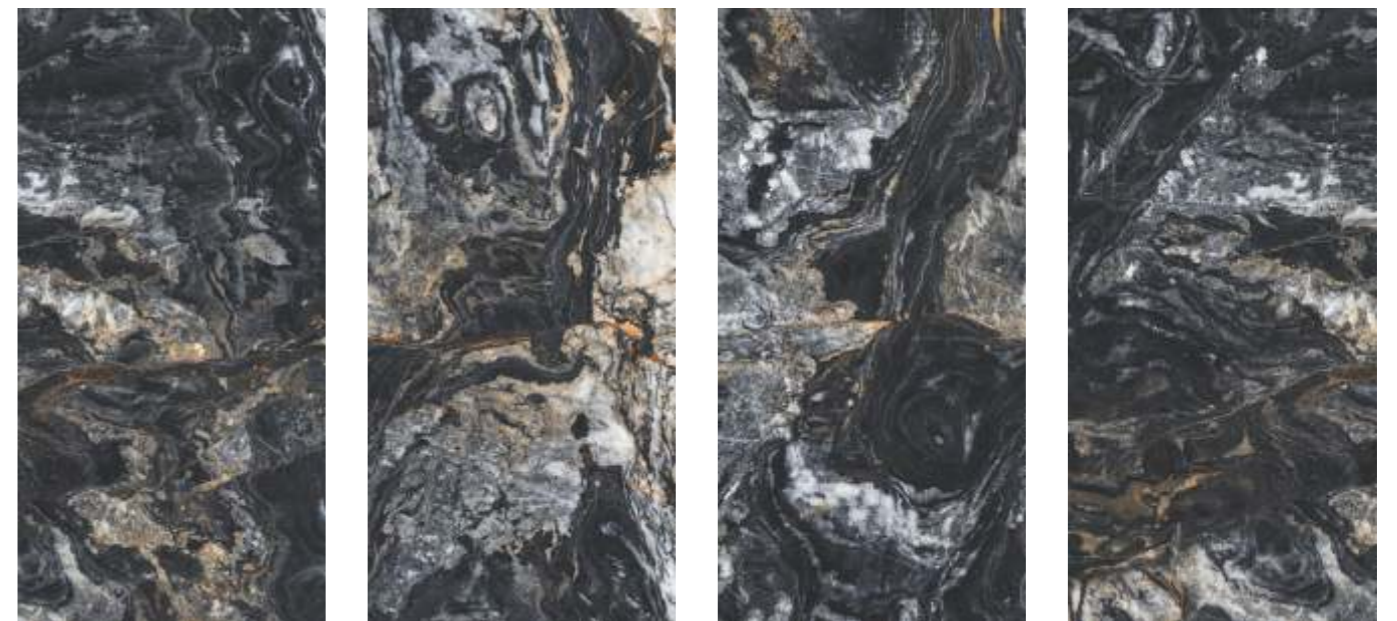

SATA ROYAL

SIZE | SURFACE | RANDOM
600X1200 MM | HIGH GLOSS | 4+

THUNDER BLACK

SIZE | SURFACE | RANDOM
600X1200 MM | HIGH GLOSS | 4+

AVAILABLE SIZE
60X60 CM | 60X120 CM | 80X160 CM | 120X120 CM

ALICIA BLACK