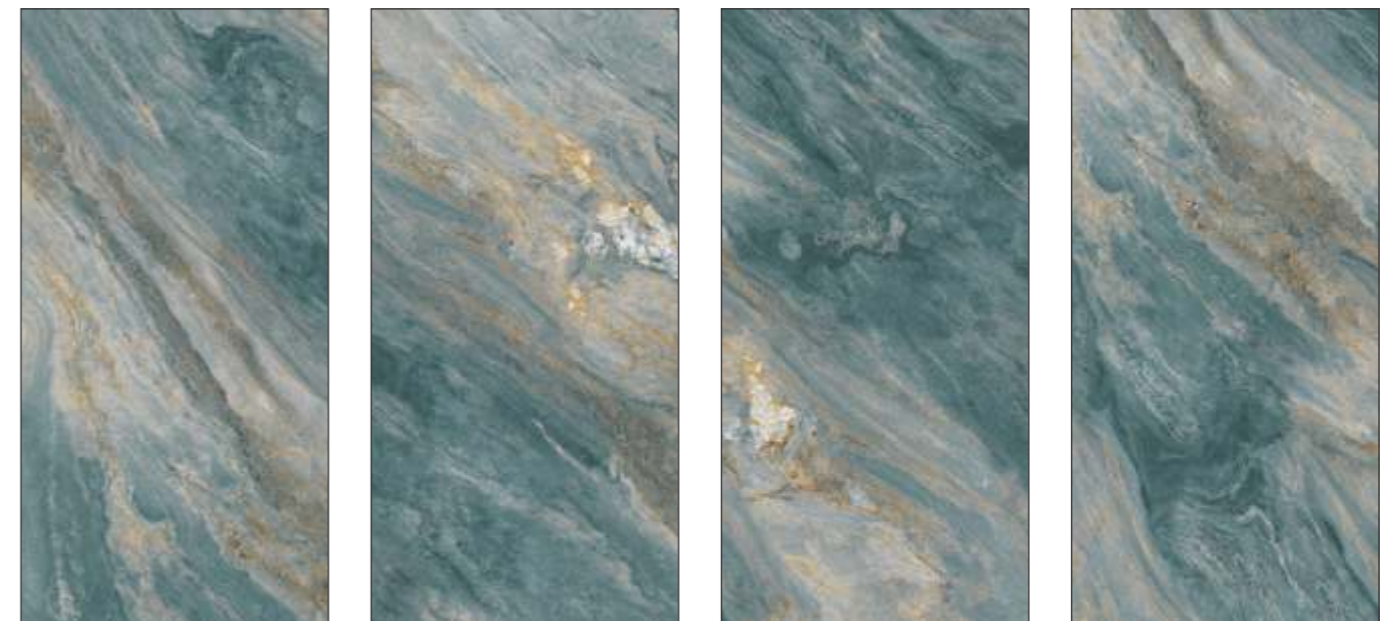

RAINBOW AQUA

SIZE | SURFACE | RANDOM
600X1200 MM | HIGH GLOSS | 4+