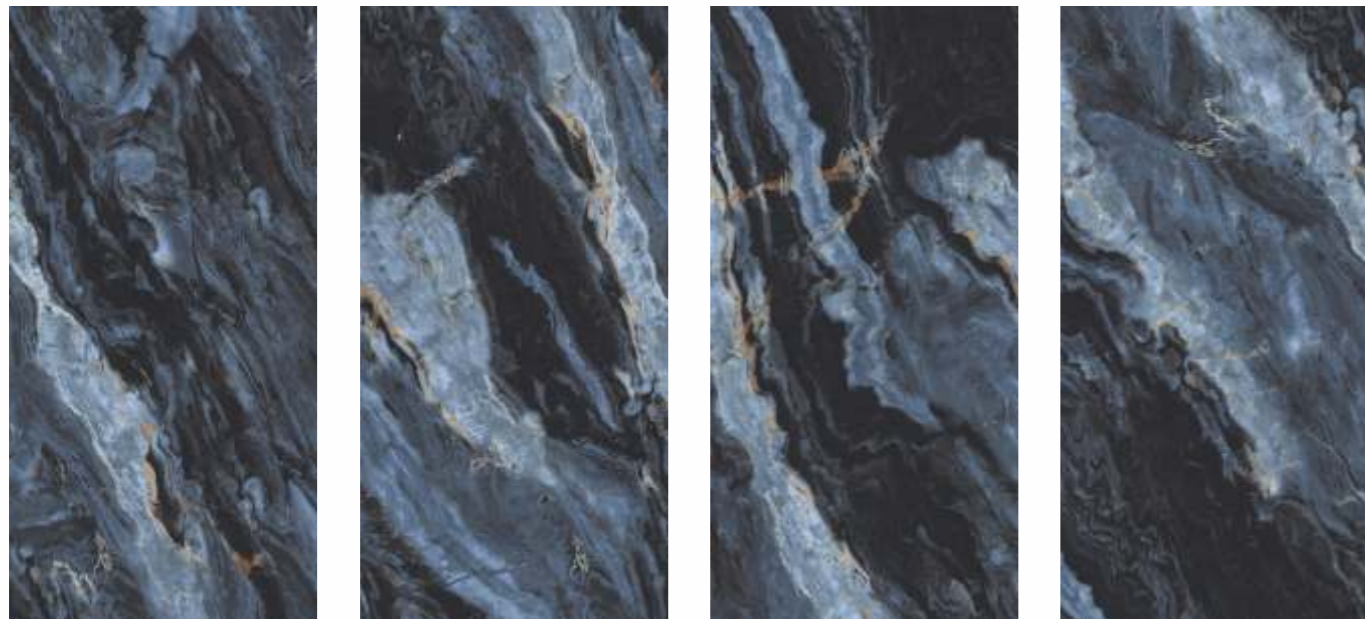

SIZE | SURFACE | RANDOM
600X1200 MM | HIGH GLOSS | 4+

FAITH NATURAL

SIZE | SURFACE | RANDOM
600X1200 MM | HIGH GLOSS | 4+

NAMIC BLUE

SIZE | SURFACE | RANDOM
600X1200 MM | HIGH GLOSS | 4+

AVAILABLE SIZE

60X60 CM | 60X120 CM | 80X160 CM | 120X120 CM