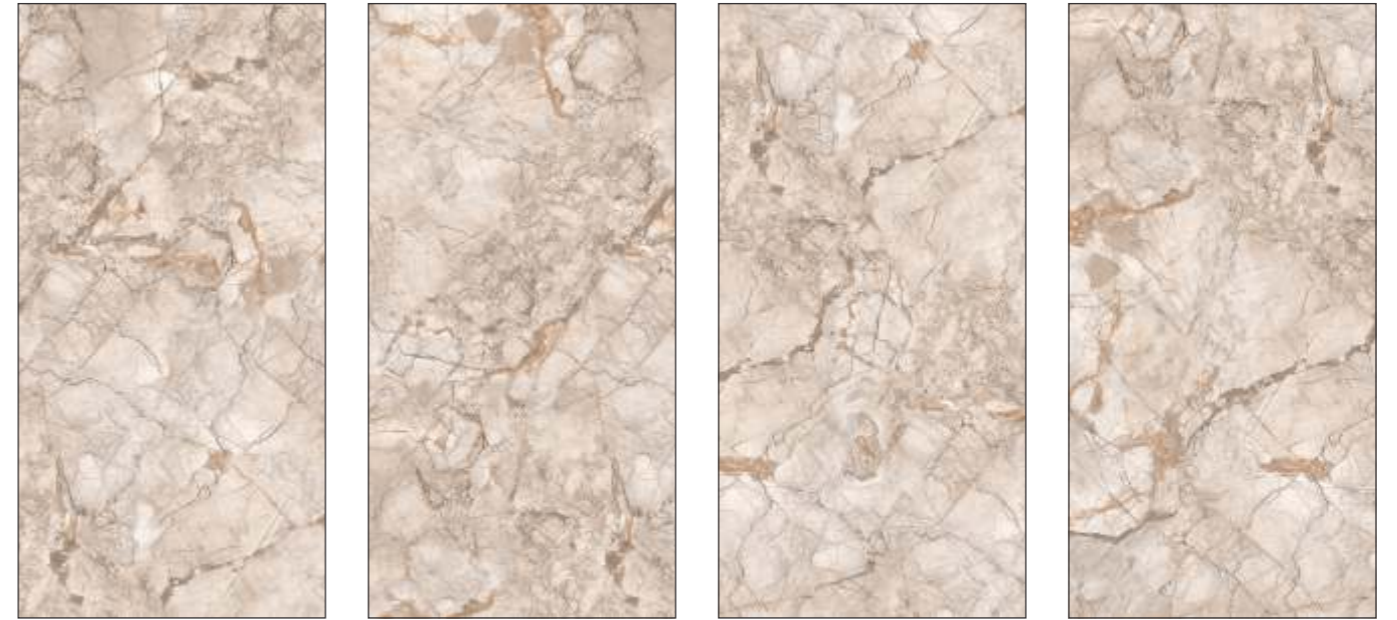

APEX BROWN

APEX GREY

AVAILABLE SIZE

SIZE | SURFACE | RANDOM
600X1200 MM | **GLOSSY** | **4+**

30X60 CM | 60X60 CM | 60X120 CM
80X80 CM | 80X160 CM | 120X120 CM

IRIS BROWN

IRIS MINT

SIZE | SURFACE | RANDOM
600X1200 MM | **GLOSSY** | **4+**