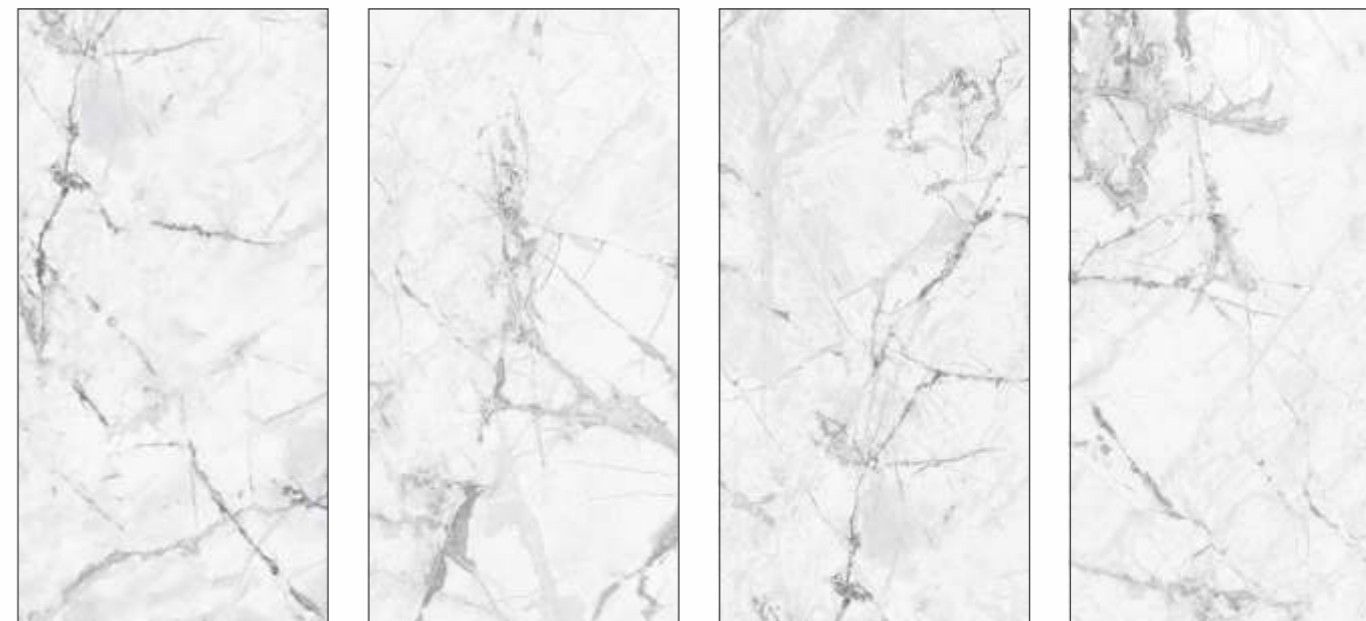

CLOUDY WHITE

SIZE | SURFACE | RANDOM
600X1200 MM | GLOSSY | 4+

ESTIRA WHITE

SIZE | SURFACE | RANDOM
600X1200 MM | GLOSSY | 4+

LUCINA GREY

SIZE | SURFACE | RANDOM
600X1200 MM | GLOSSY | 4+

NEWYORK WHITE

SIZE | SURFACE | RANDOM
600X1200 MM | GLOSSY | 4+