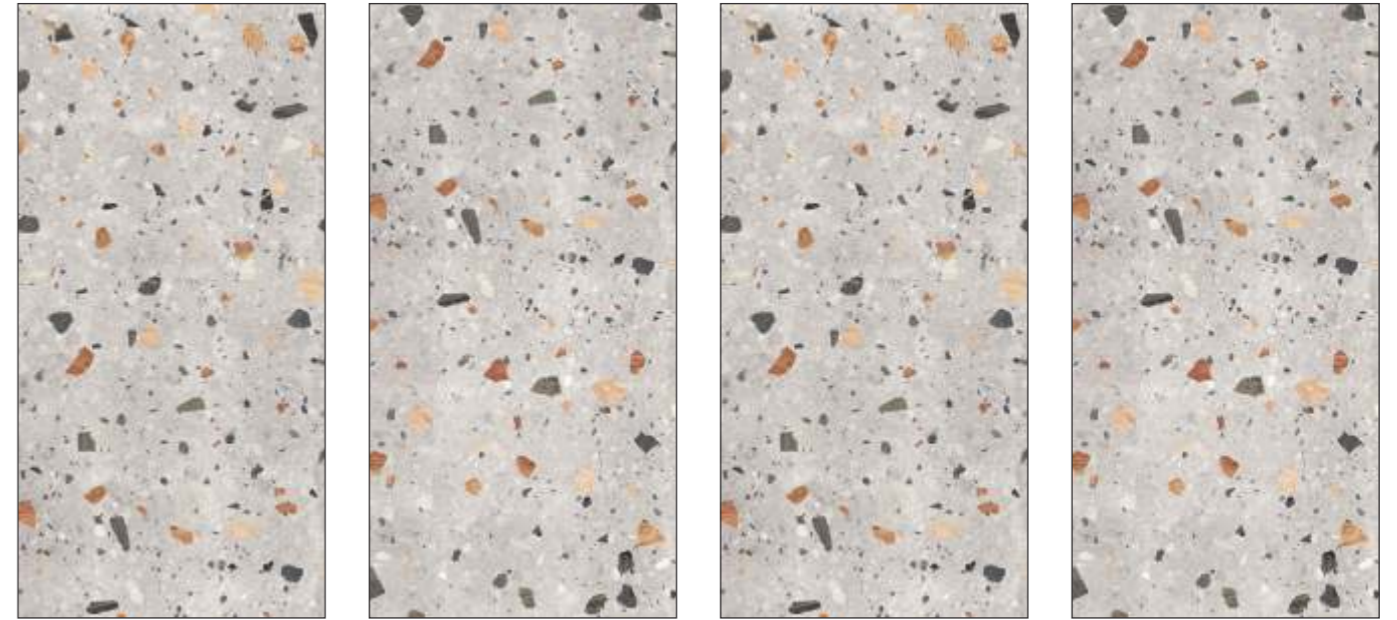

PROZZON SAND

AVAILABLE SIZE

SIZE | SURFACE | RANDOM
600X1200 MM | **CARVING** | **4+**

30X60 CM | 60X60 CM | 60X120 CM
80X80 CM | 80X160 CM | 120X120 CM

STONE GREY

STONE WHITE

SIZE | SURFACE | RANDOM
600X1200 MM | **CARVING** | **4+**