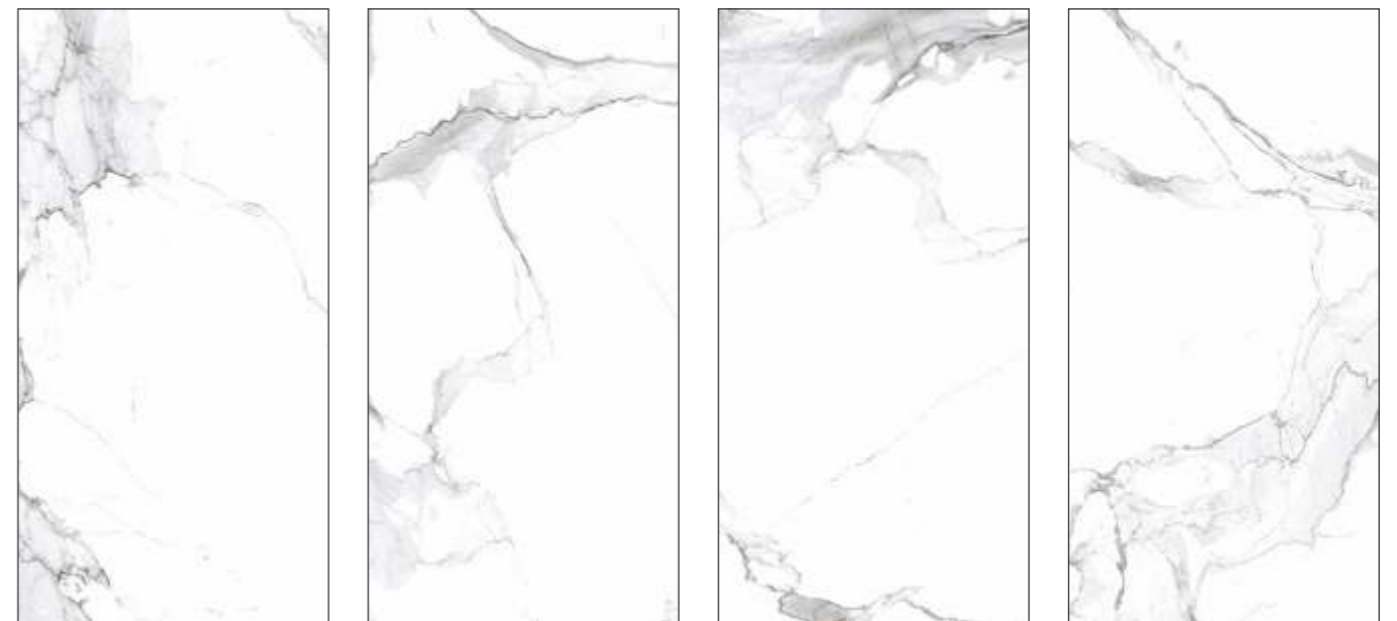

STATURIO FREAK

SIZE | SURFACE | RANDOM
600X1200 MM | GLOSSY | 4+

SPARKLE NATURAL

SPARKLE AZUL

SPARKLE WHITE

AVAILABLE SIZE

SIZE | SURFACE | RANDOM
600X1200 MM | **GLOSSY** | **4+**

30X60 CM | 60X60 CM | 60X120 CM
80X80 CM | 80X160 CM | 120X120 CM