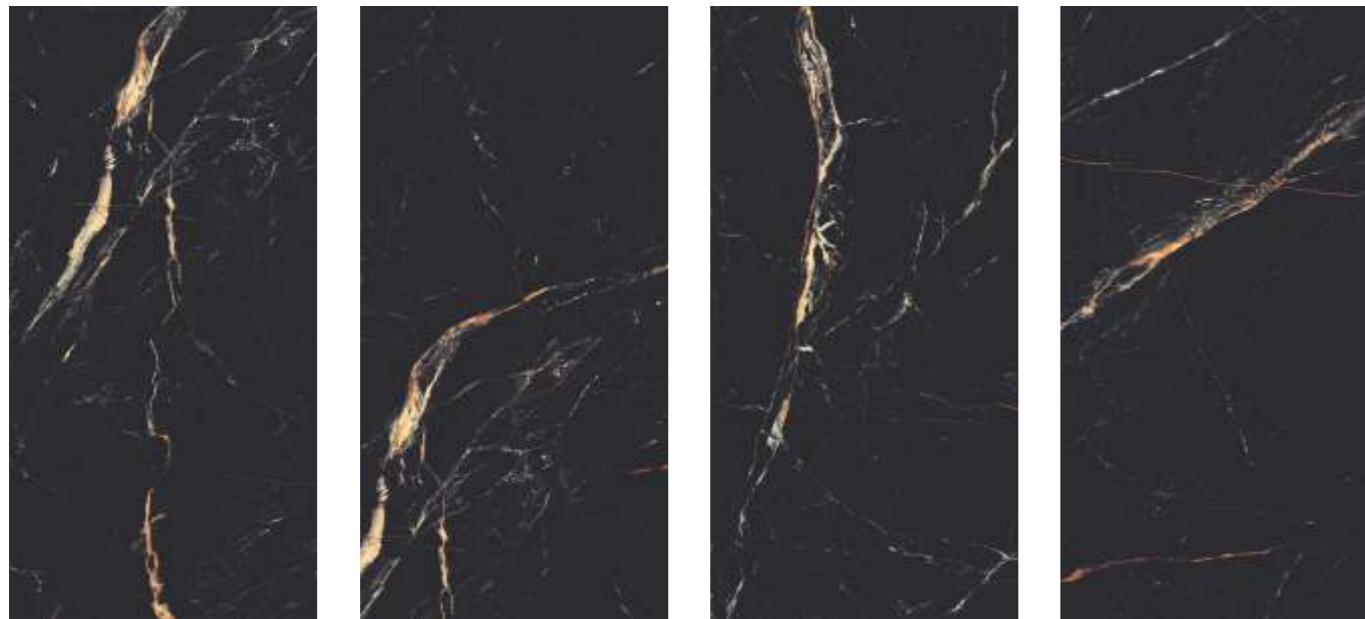

AVAILABLE SIZES FOR
HIGH GLOSS SURFACE

600X600 MM
(24"X24")

600X1200 MM
(24"X48")

800X1600 MM
(32"X64")

1200X1200 MM
(48"X48")

SILVER NERO

SIZE | SURFACE | RANDOM
600X1200 MM | HIGH GLOSS | 4+

GOLDEN NERO