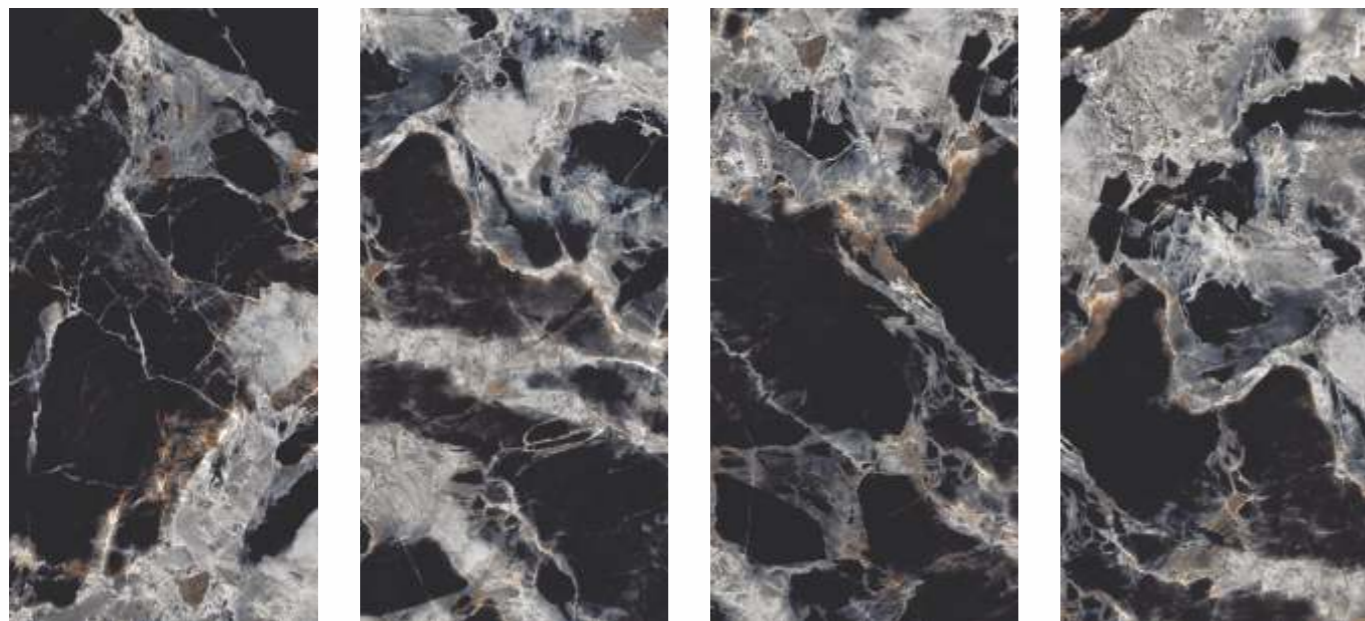

BLACK SUN

SIZE | SURFACE | RANDOM
600X1200 MM | HIGH GLOSS | 4+

AVAILABLE SIZE

60X60 CM | 60X120 CM | 80X160 CM | 120X120 CM