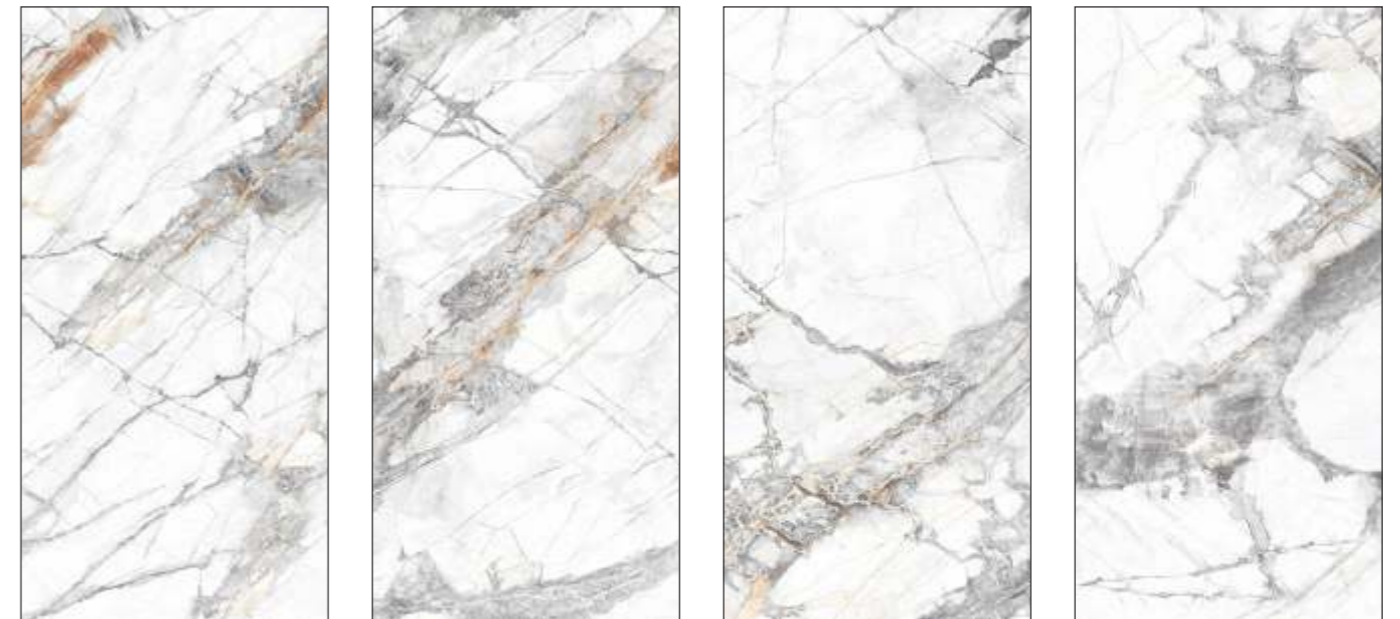

LUCINA GREY

SIZE | SURFACE | RANDOM
600X1200 MM | CARVING | 4+