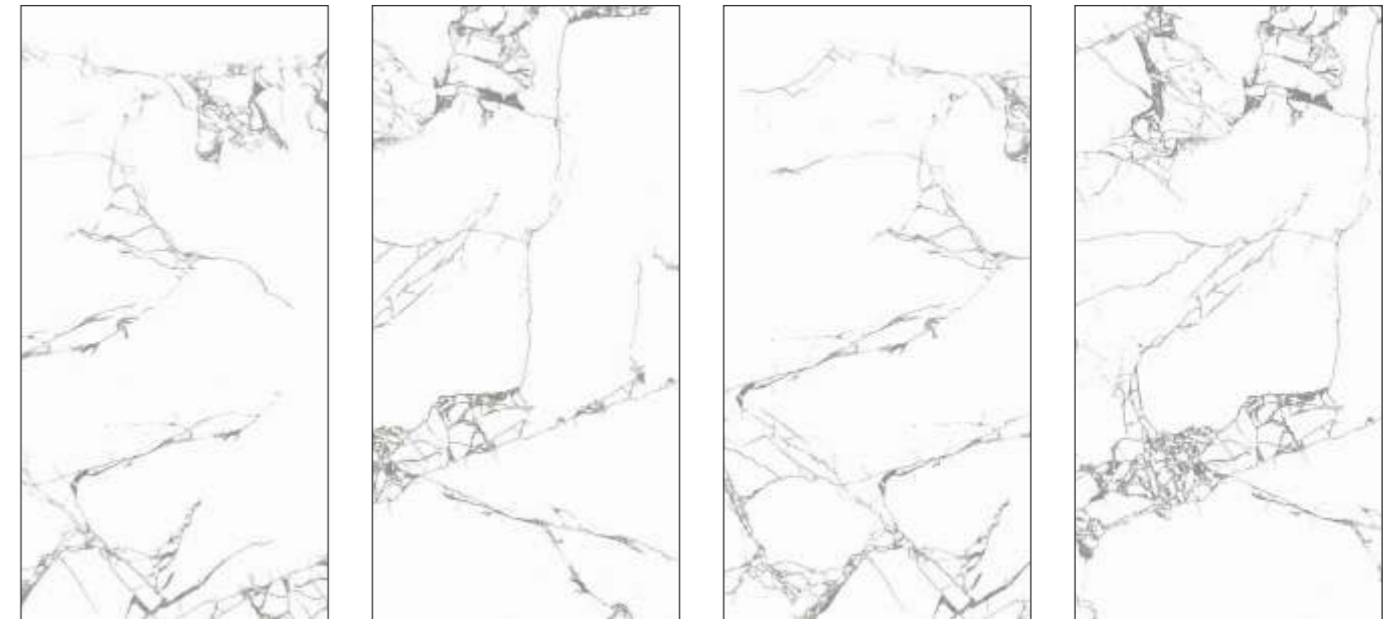

ROSALIA WHITE

SIZE | SURFACE | RANDOM
600X1200 MM | CARVING | 4+