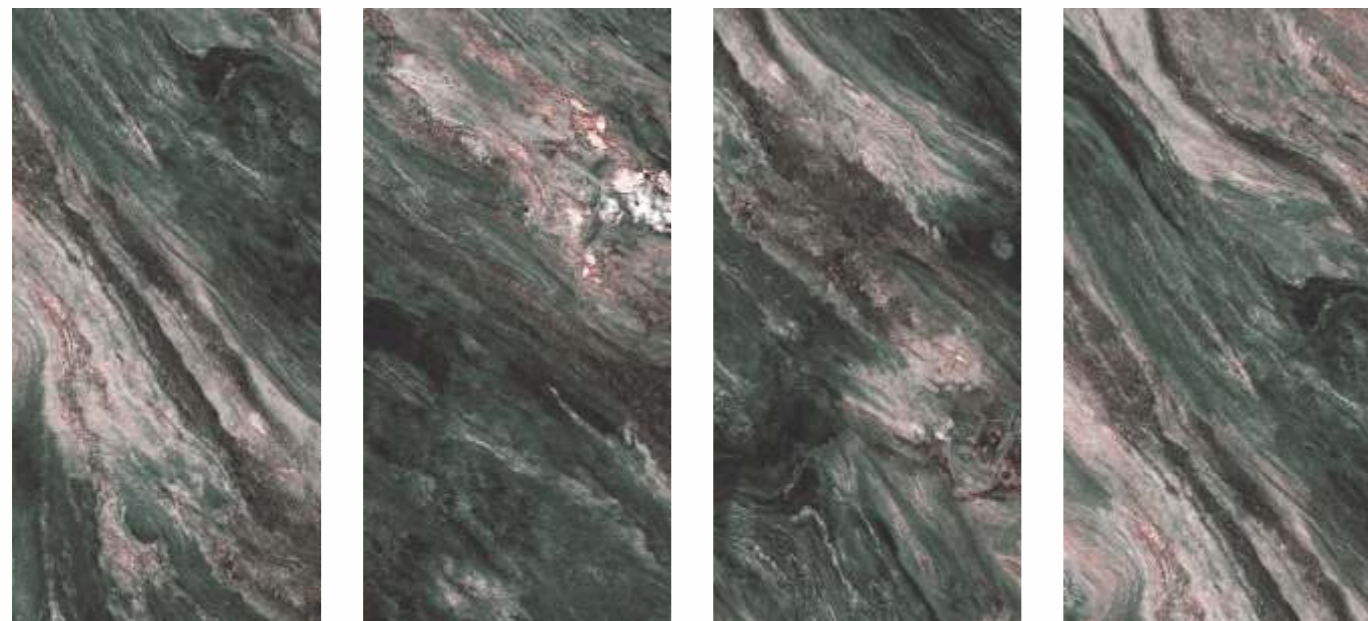

ONYX NOIRE

SIZE | SURFACE | RANDOM
600X1200 MM | HIGH GLOSS | 4+

ROBINS TORQUE

SIZE | SURFACE | RANDOM
600X1200 MM | HIGH GLOSS | 4+

RAINBOW AZUL

SIZE | SURFACE | RANDOM
600X1200 MM | HIGH GLOSS | 4+

RAINBOW FOREST