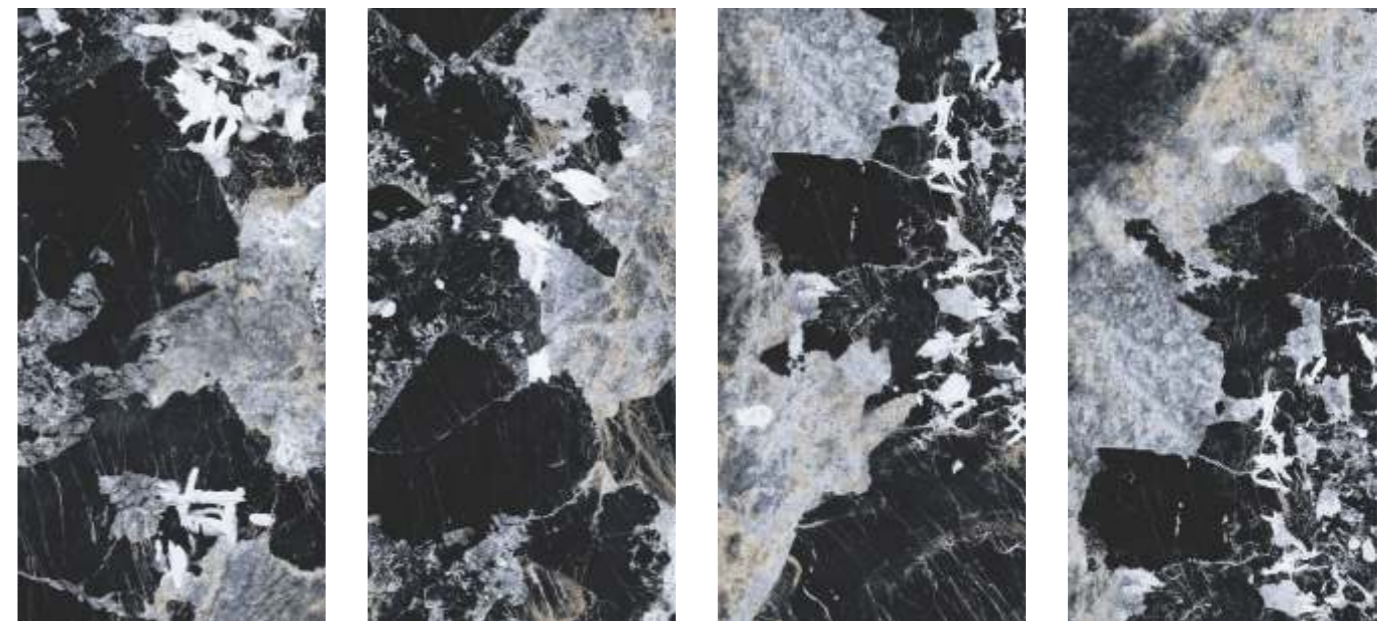

JUPITER NERO

SIZE | SURFACE | RANDOM
600X1200 MM | HIGH GLOSS | 4+

BLACK SUN

SIZE | SURFACE | RANDOM
600X1200 MM | HIGH GLOSS | 4+

AVAILABLE SIZE

60X60 CM | 60X120 CM | 80X160 CM | 120X120 CM

SIRIO BLACK

SIZE | SURFACE | RANDOM
600X1200 MM | HIGH GLOSS | 4+