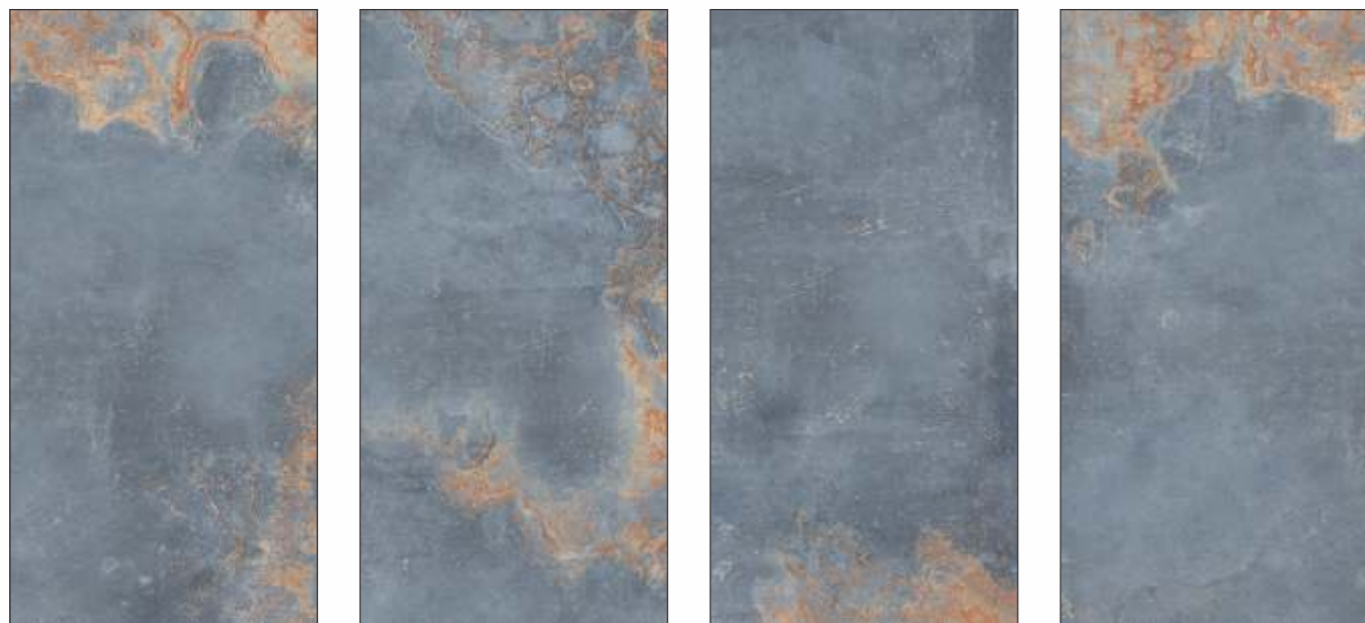

ESCATO COBALT