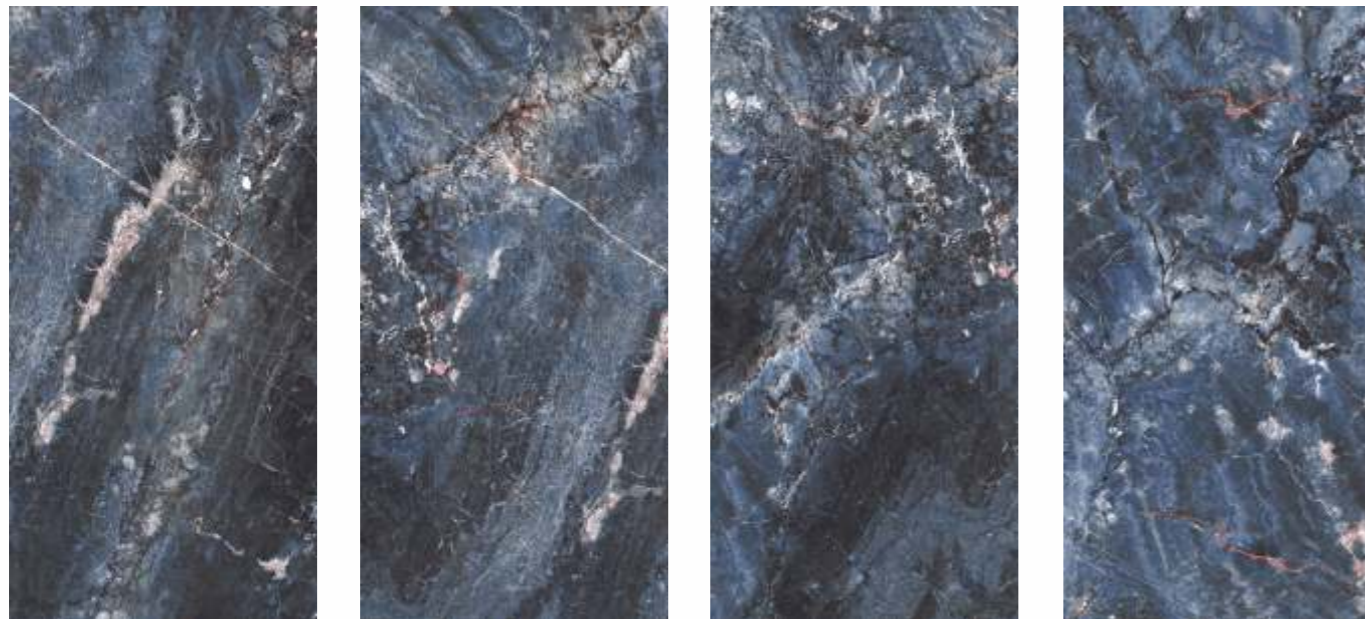

PERSIAN STONE AZUL

SIZE | SURFACE | RANDOM
600X1200 MM | HIGH GLOSS | 4+

AVAILABLE SIZE
60X60 CM | 60X120 CM | 80X160 CM | 120X120 CM