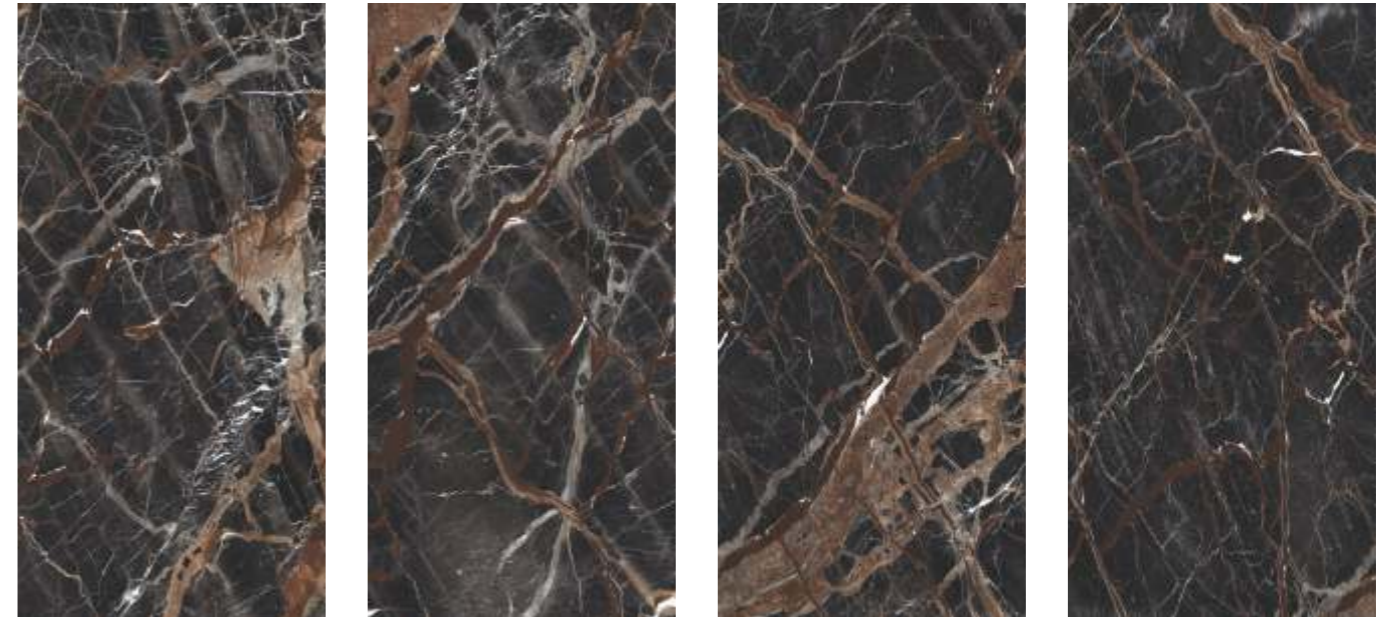

ESTRADA BLACK

SIZE | SURFACE | RANDOM
600X1200 MM | HIGH GLOSS | 4+