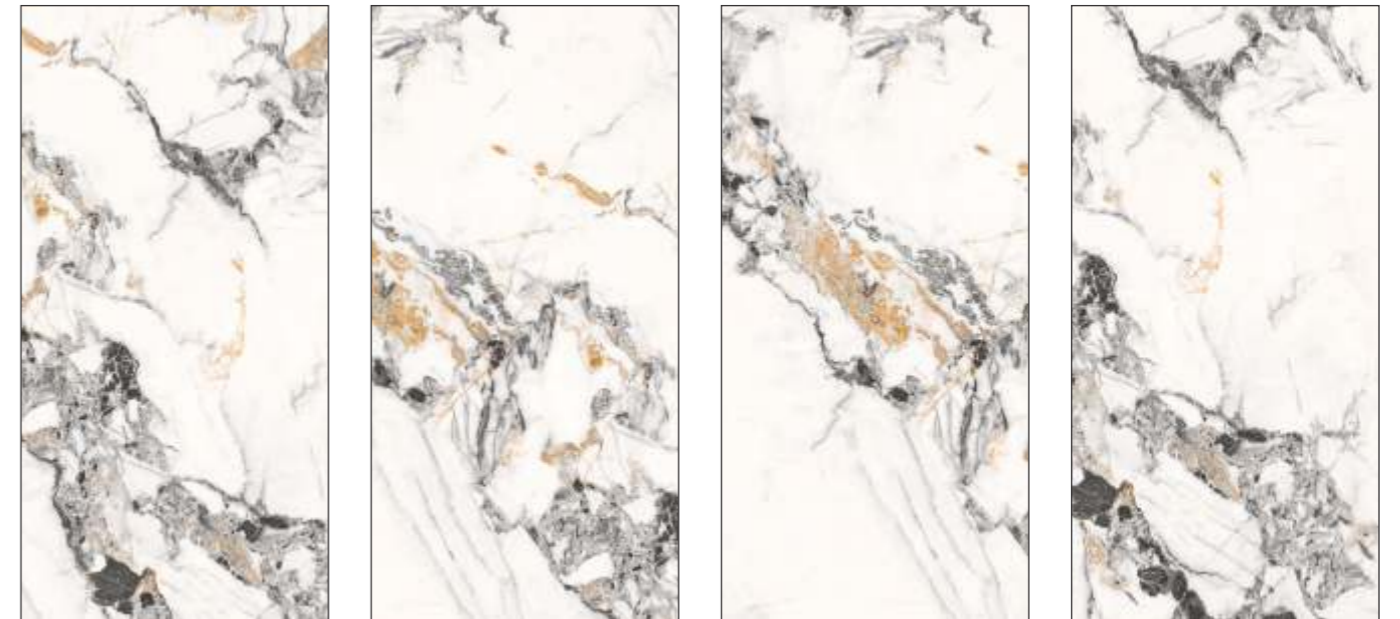

PACIFIC WHITE

SIZE | SURFACE | RANDOM
600X1200 MM | HIGH GLOSS | 4+