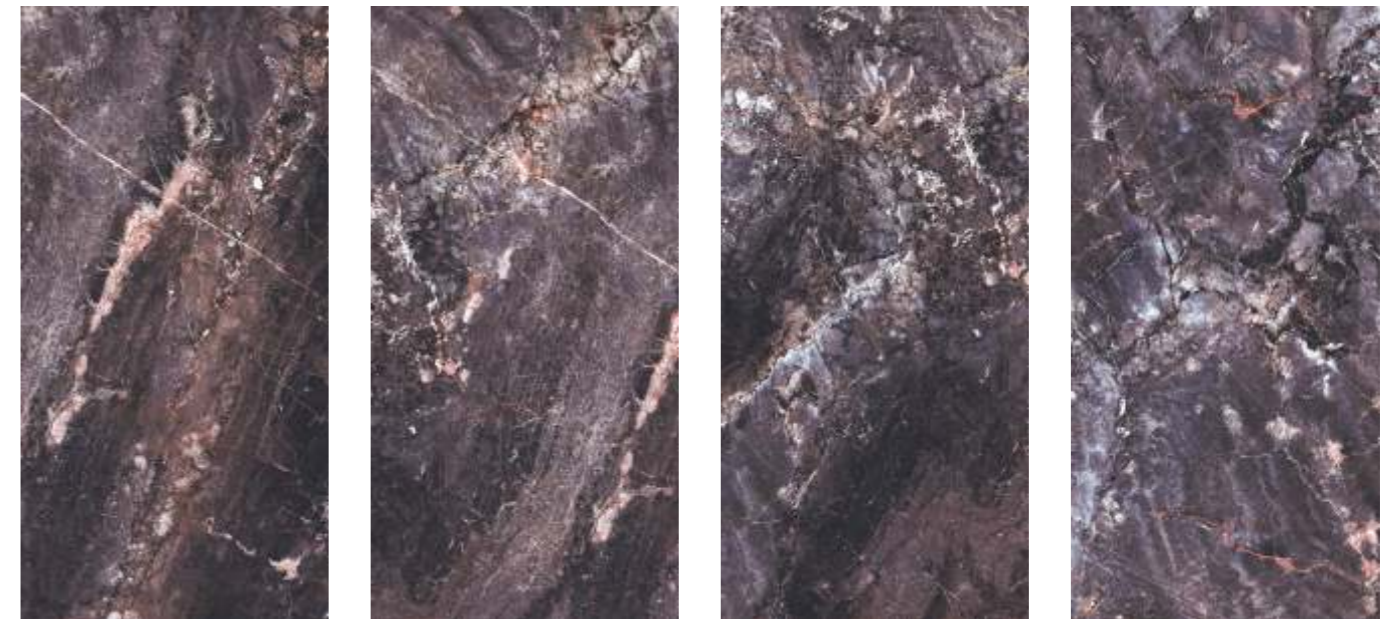

PERSIAN STONE PURPLE

SIZE | SURFACE | RANDOM
600X1200 MM | HIGH GLOSS | 4+