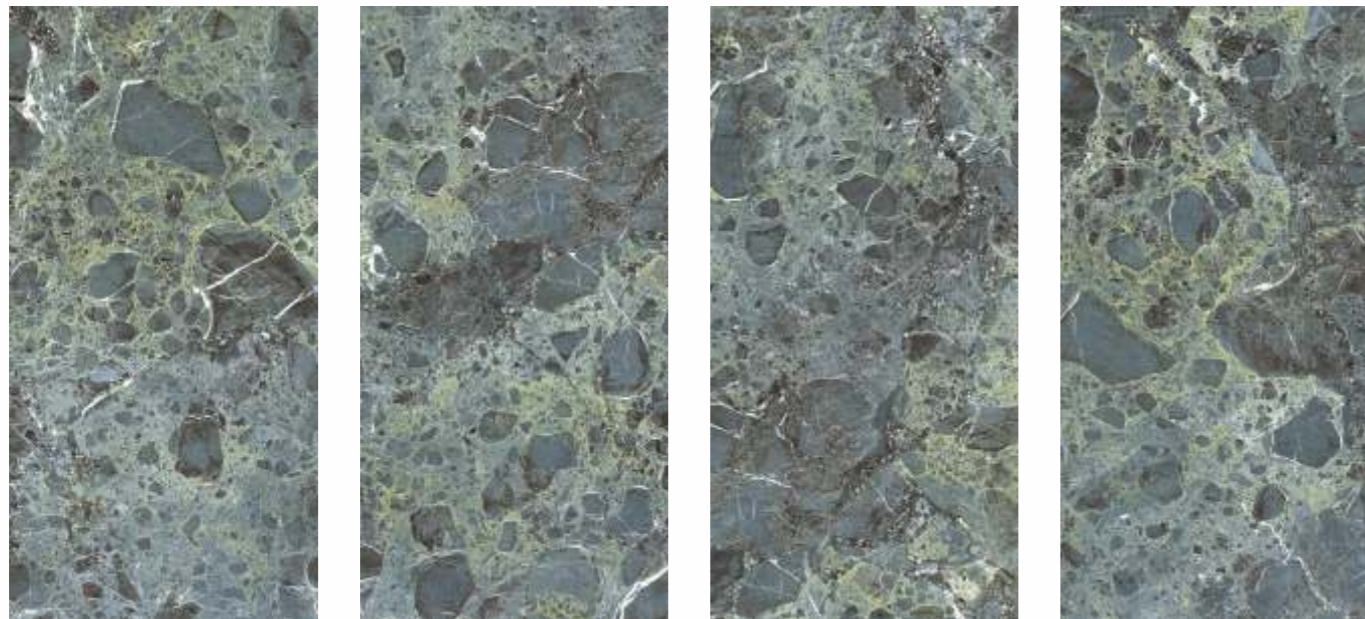

VERDE GUATEMALA

SIZE | SURFACE | RANDOM
600X1200 MM | HIGH GLOSS | 4+

AVAILABLE SIZE
60X60 CM | 60X120 CM | 80X160 CM | 120X120 CM