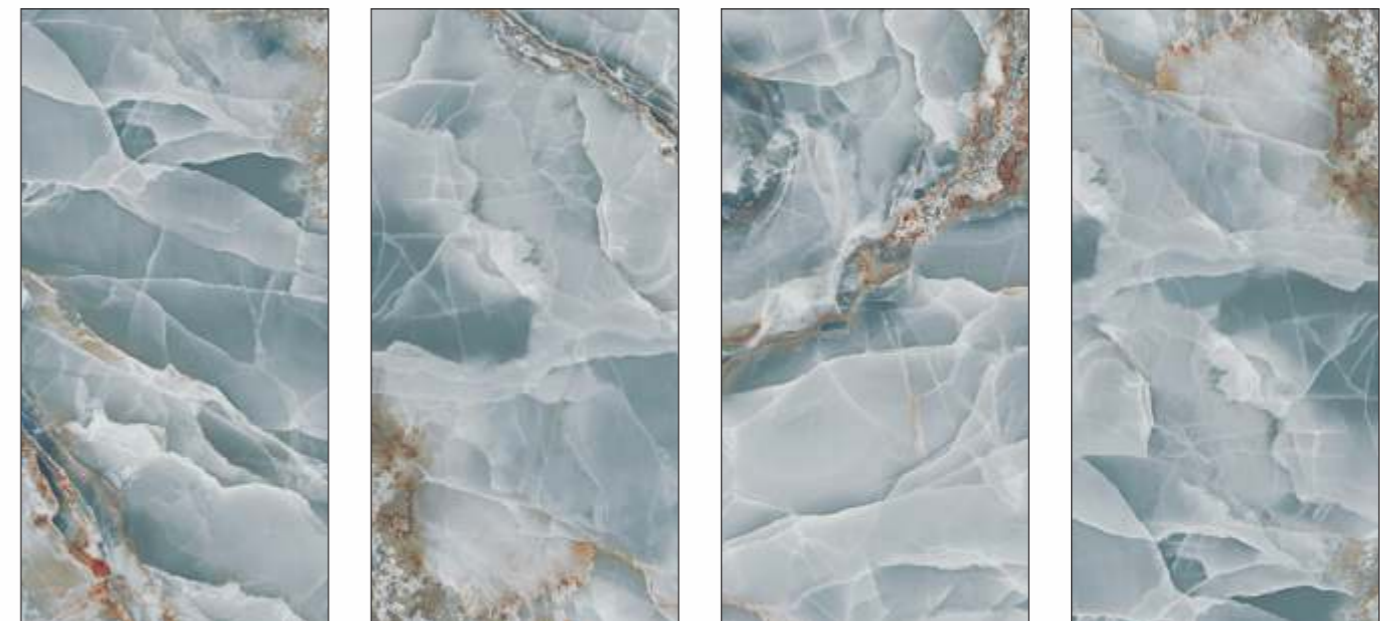

ROBINS TORQUE

SIZE | SURFACE | RANDOM
600X1200 MM | HIGH GLOSS | 4+