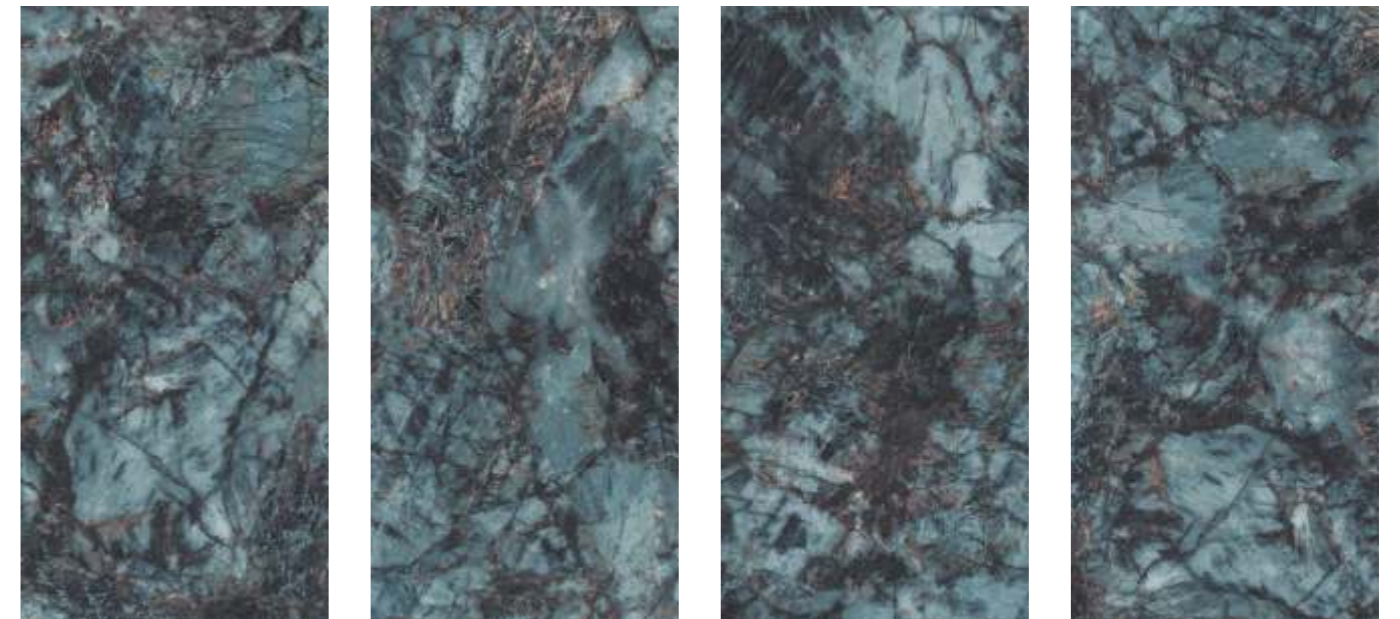

BLUETTO

SIZE | SURFACE | RANDOM
600X1200 MM | HIGH GLOSS | 4+

DAYNA TURQUOISE

SIZE | SURFACE | RANDOM
600X1200 MM | HIGH GLOSS | 4+

AVAILABLE SIZE

60X60 CM | 60X120 CM | 80X160 CM | 120X120 CM

CANTON JADE

SIZE | SURFACE | RANDOM
600X1200 MM | HIGH GLOSS | 4+