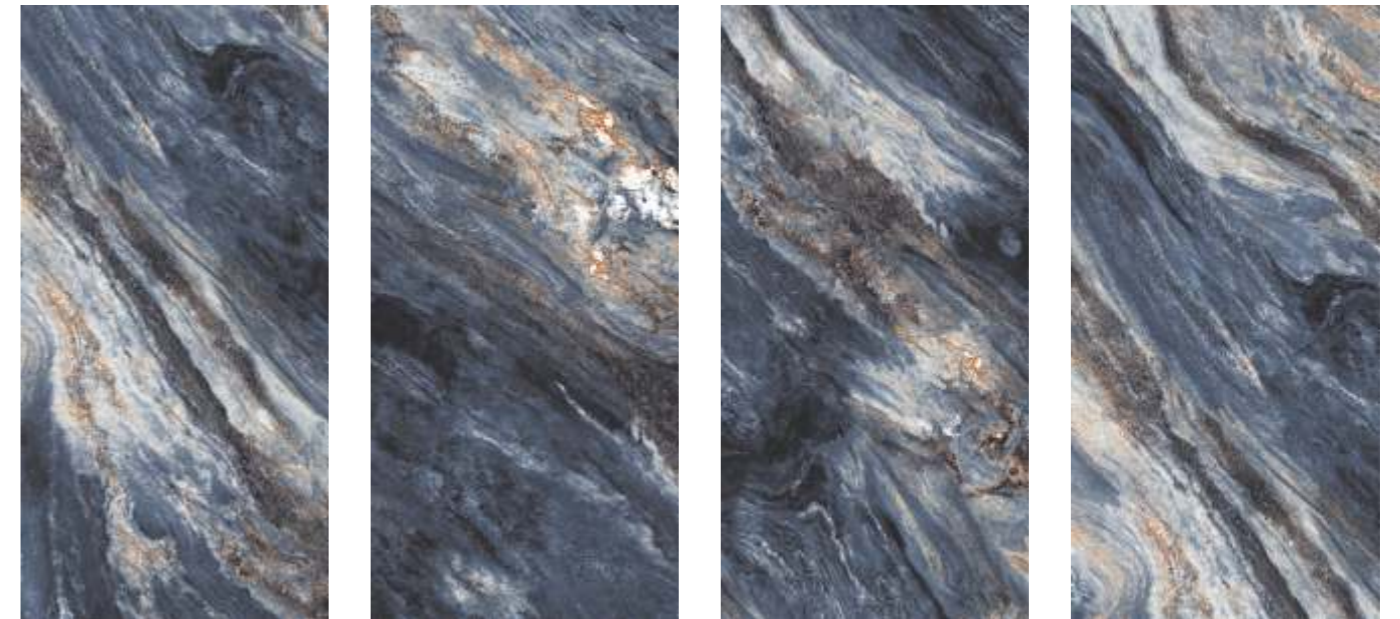

ONYX NOIRE

SIZE | SURFACE | RANDOM
600X1200 MM | HIGH GLOSS | 4+

ROBINS TORQUE

SIZE | SURFACE | RANDOM
600X1200 MM | HIGH GLOSS | 4+

RAINBOW AZUL

SIZE | SURFACE | RANDOM
600X1200 MM | HIGH GLOSS | 4+

RAINBOW FOREST