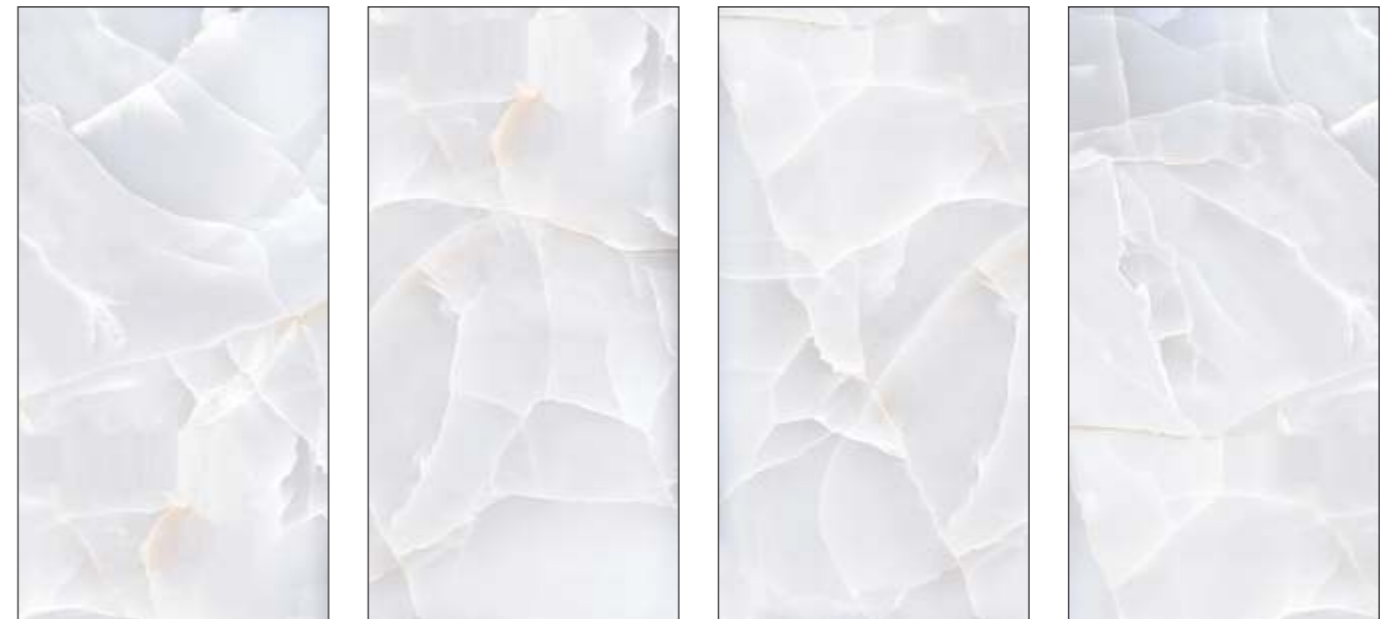

ONYX PERTH SKY

SIZE | SURFACE | RANDOM
600X1200 MM | GLOSSY | 4+