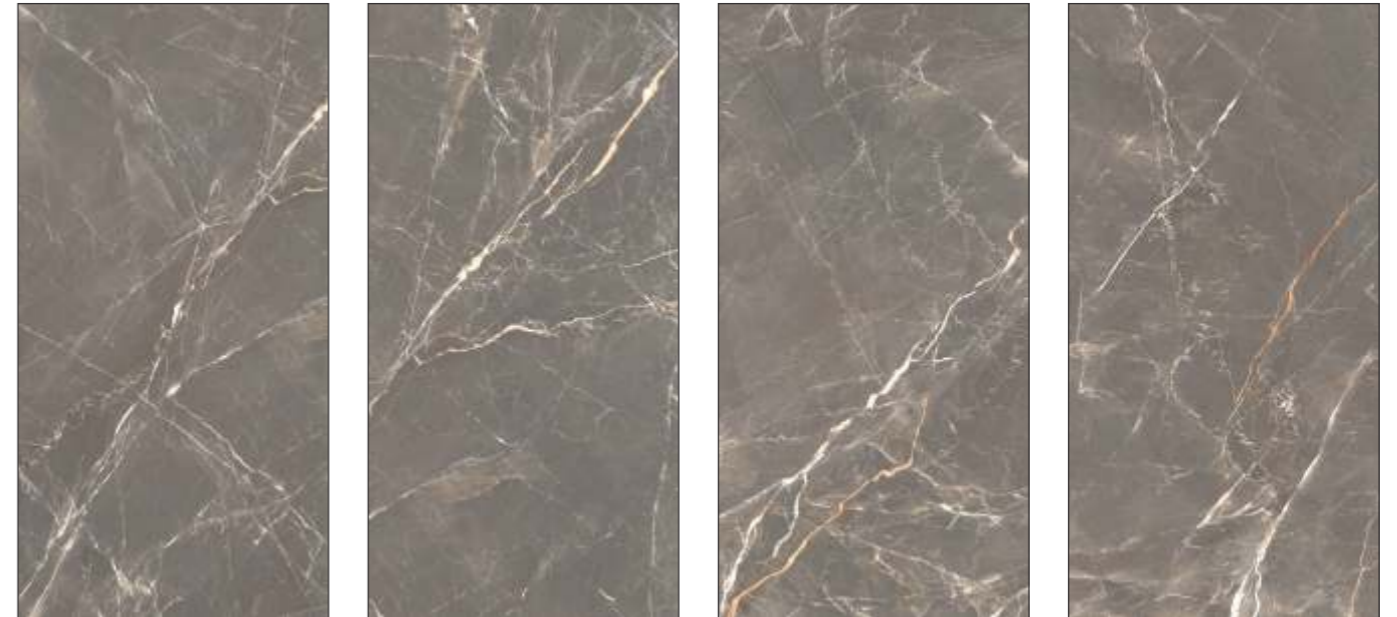

UNITE SILVER

SIZE | SURFACE | RANDOM
600X1200 MM | GLOSSY | 4+

IMPERIO COPPER

SIZE | SURFACE | RANDOM
600X1200 MM | GLOSSY | 4+

IMPERIO SILVER

SIZE | SURFACE | RANDOM
600X1200 MM | GLOSSY | 4+

AVAILABLE SIZE
30X60 CM | 60X60 CM | 60X120 CM
80X80 CM | 80X160 CM | 120X120 CM