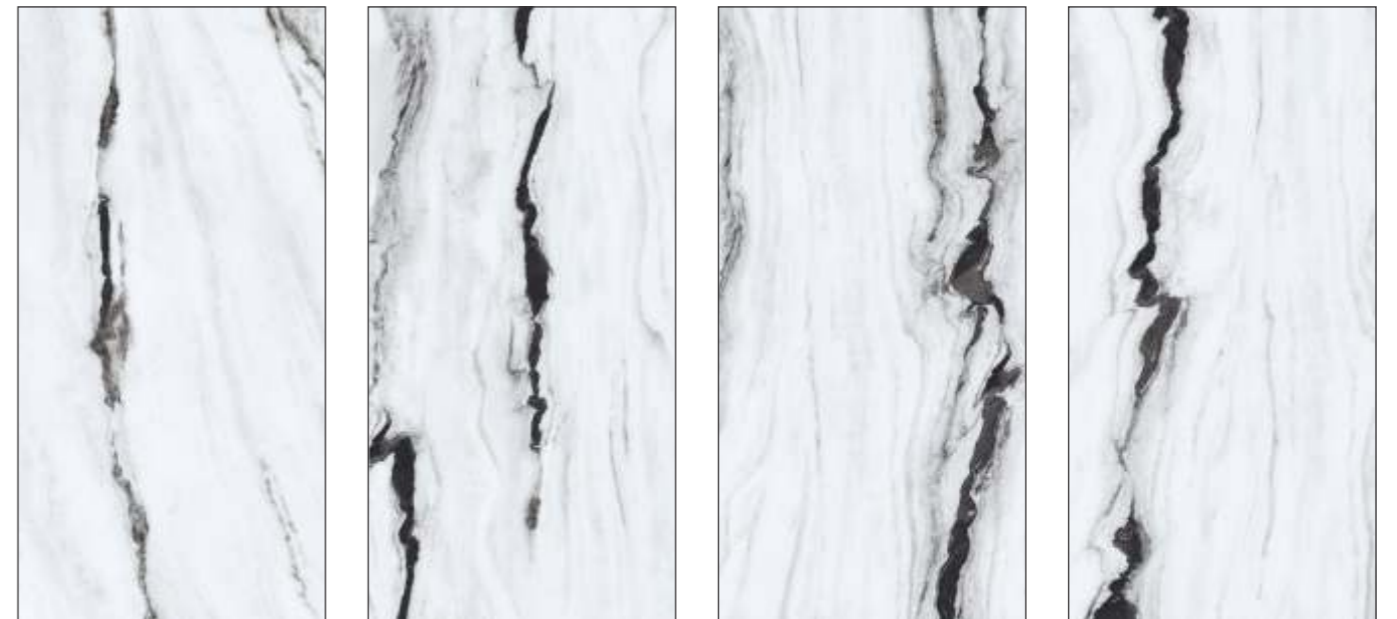

PANDA INDIAN

SIZE | SURFACE | RANDOM
600X1200 MM | HIGH GLOSS | 4+