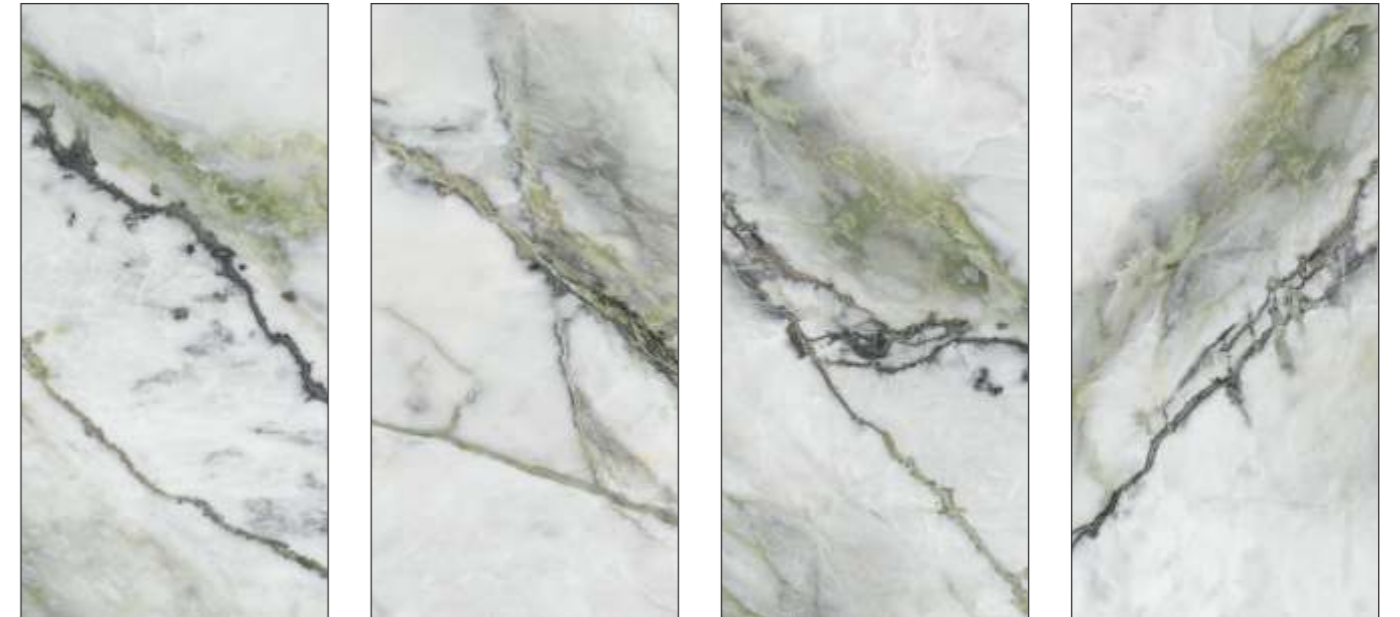

AVAILABLE SIZE
60X60 CM | 60X120 CM | 80X160 CM | 120X120 CM

WEBSTER HARBOUR

SIZE | SURFACE | RANDOM
600X1200 MM | HIGH GLOSS | 4+

CASPIAN NATURAL

SIZE | SURFACE | RANDOM
600X1200 MM | HIGH GLOSS | 4+

FLUID GOLD