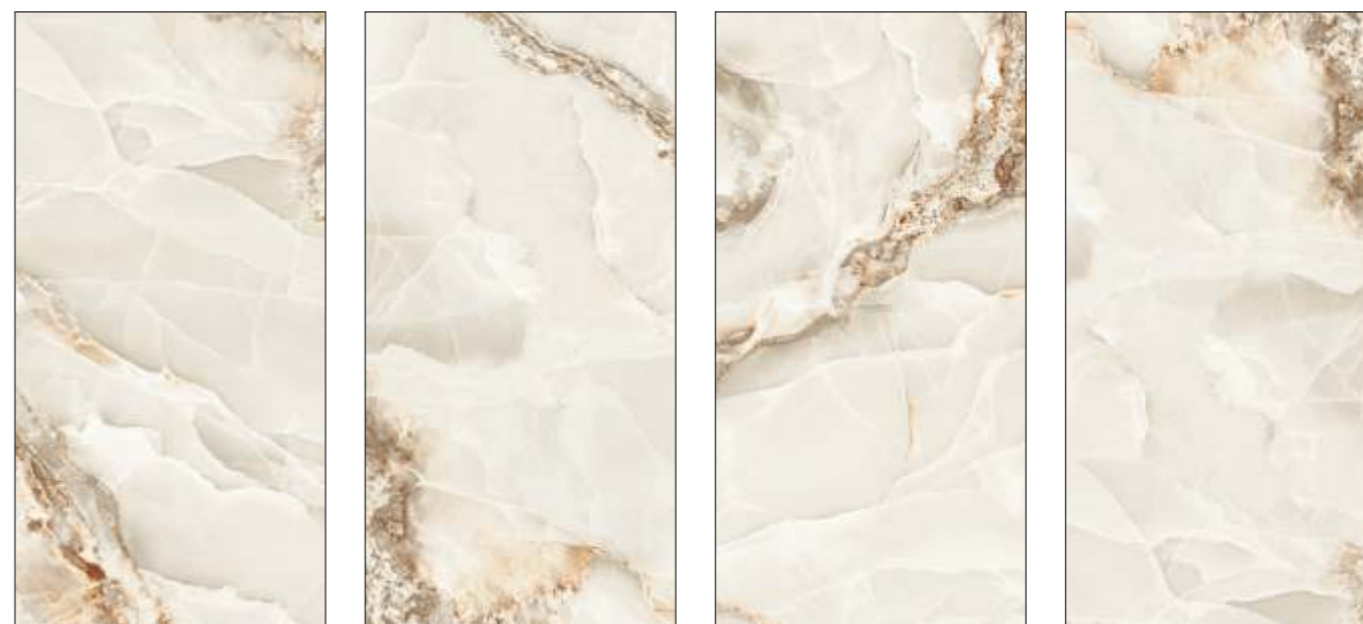

ONYX OTTIS GREY

ONYX OTTIS GOLD

AVAILABLE SIZE

SIZE | SURFACE | RANDOM
600X1200 MM | **GLOSSY** | **4+**

30X60 CM | 60X60 CM | 60X120 CM
80X80 CM | 80X160 CM | 120X120 CM

ONYX ROBINS WHITE

ONYX ROBINS BEIGE