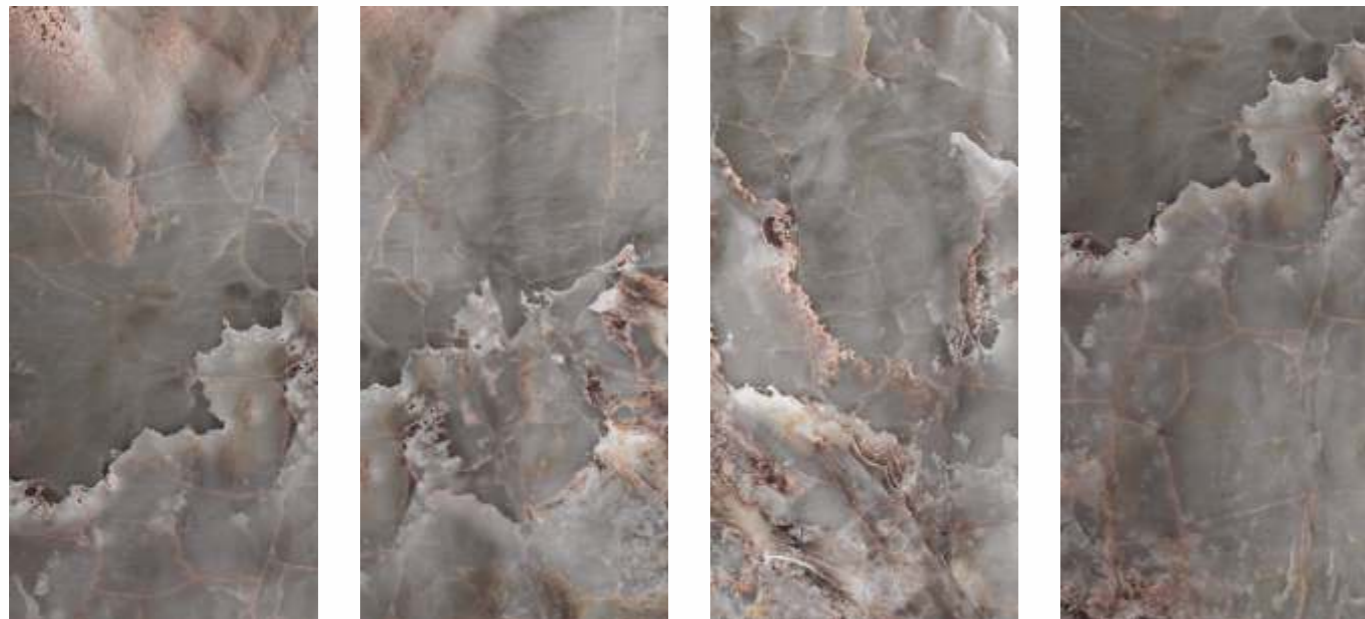

ONYX PERLA BLACK

SIZE | SURFACE | RANDOM
600X1200 MM | HIGH GLOSS | 4+

AVAILABLE SIZE
60X60 CM | 60X120 CM | 80X160 CM | 120X120 CM