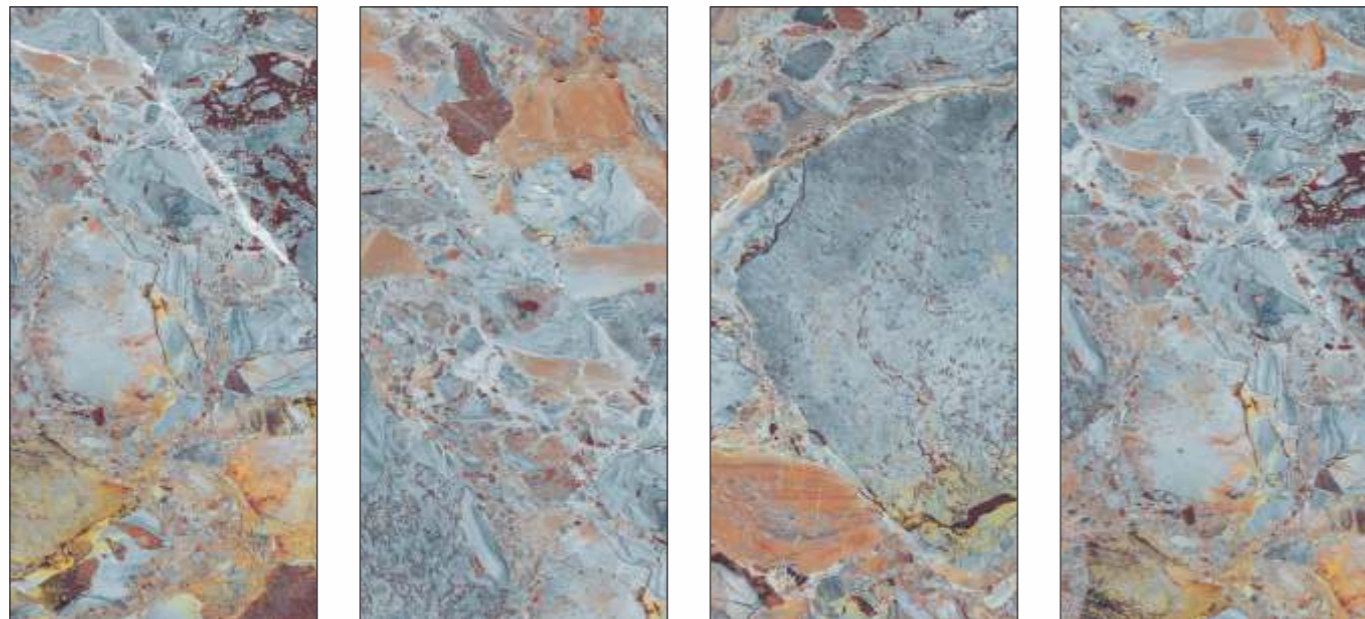

DAYNA TURQUOISE

SIZE | SURFACE | RANDOM
600X1200 MM | HIGH GLOSS | 4+

AVAILABLE SIZE

60X60 CM | 60X120 CM | 80X160 CM | 120X120 CM