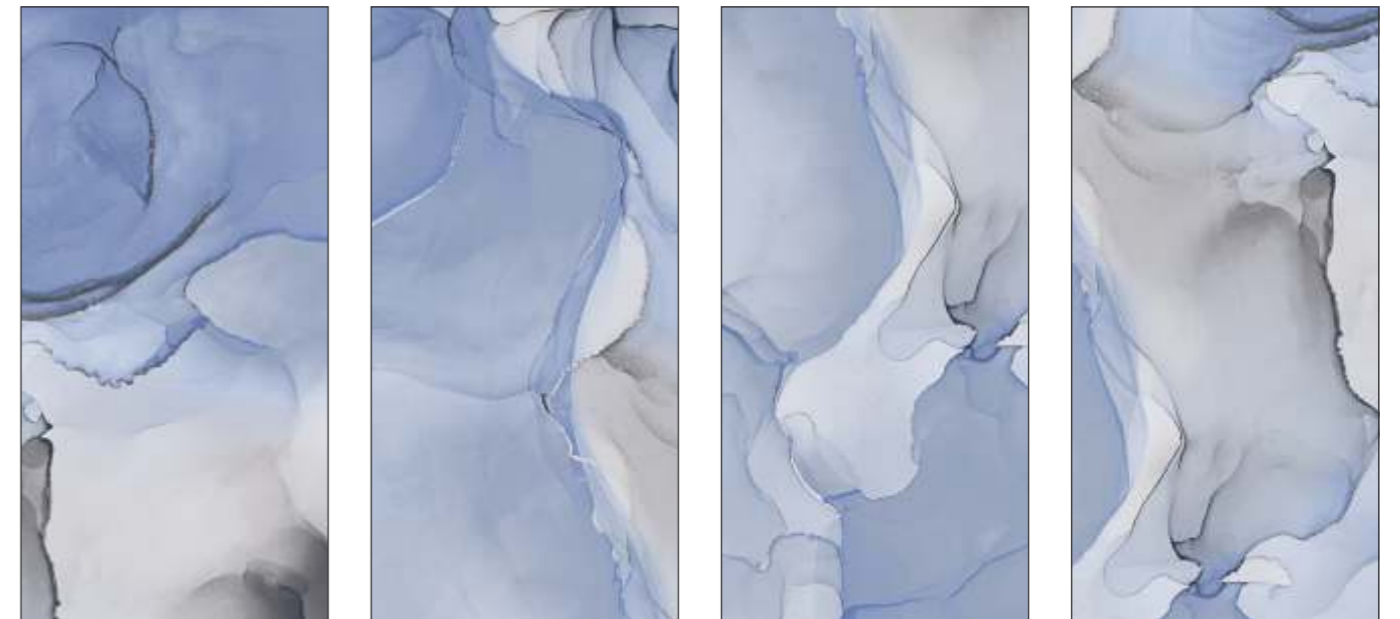

ABRUT CYAN

SIZE | SURFACE | RANDOM
600X1200 MM | HIGH GLOSS | 4+