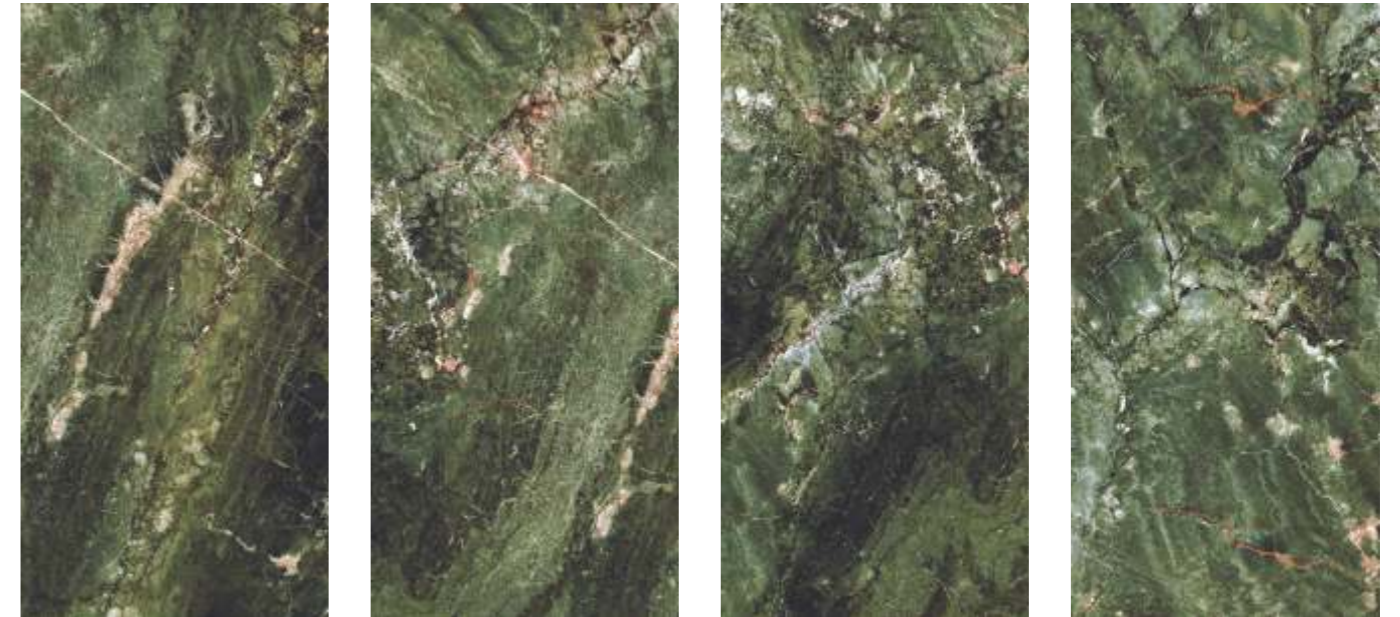

SIZE | SURFACE | RANDOM
600X1200 MM | HIGH GLOSS | 4+

AVAILABLE SIZE
60X60 CM | 60X120 CM | 80X160 CM | 120X120 CM

RAINBOW AQUA

SIZE | SURFACE | RANDOM
600X1200 MM | HIGH GLOSS | 4+

PERSIAN STONE GREEN

SIZE | SURFACE | RANDOM
600X1200 MM | HIGH GLOSS | 4+