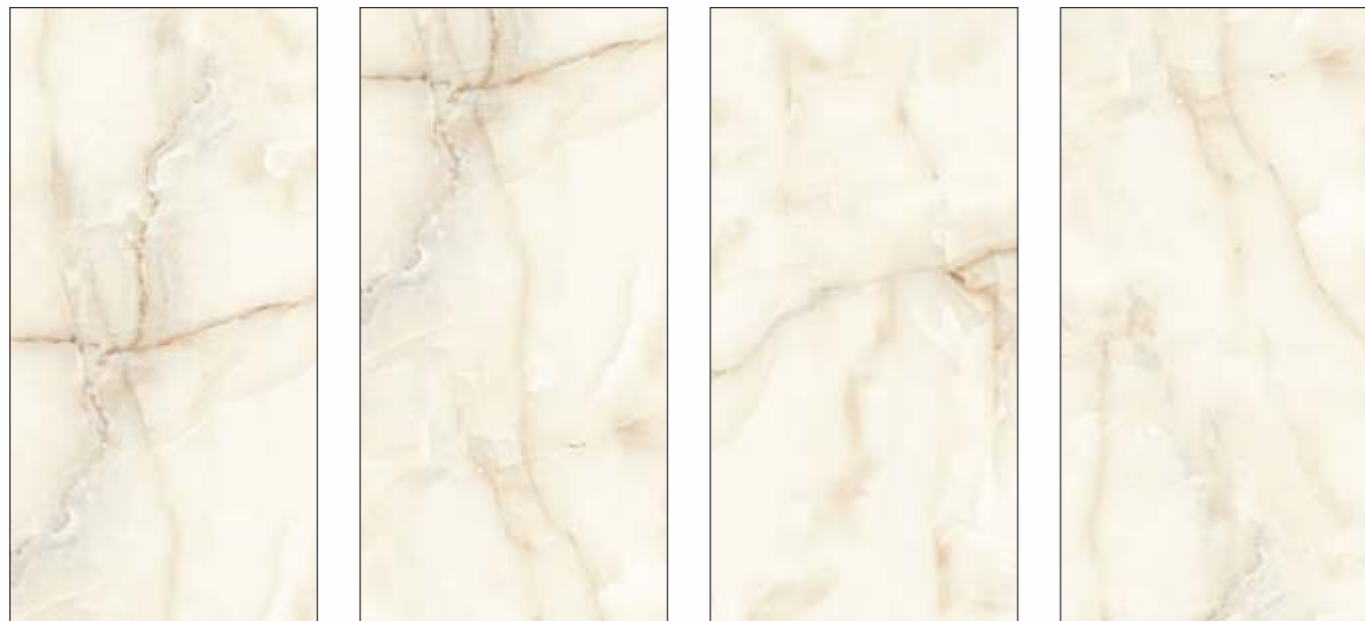

AVAILABLE SIZE
30X60 CM | 60X60 CM | 60X120 CM
80X80 CM | 80X160 CM | 120X120 CM

ONYX ARAL GREY

ONYX ARAL BEIGE

SIZE | SURFACE | RANDOM
600X1200 MM | **GLOSSY** | **4+**

www.asiapacificceramic.com

ONYX FAMOUS BEIGE