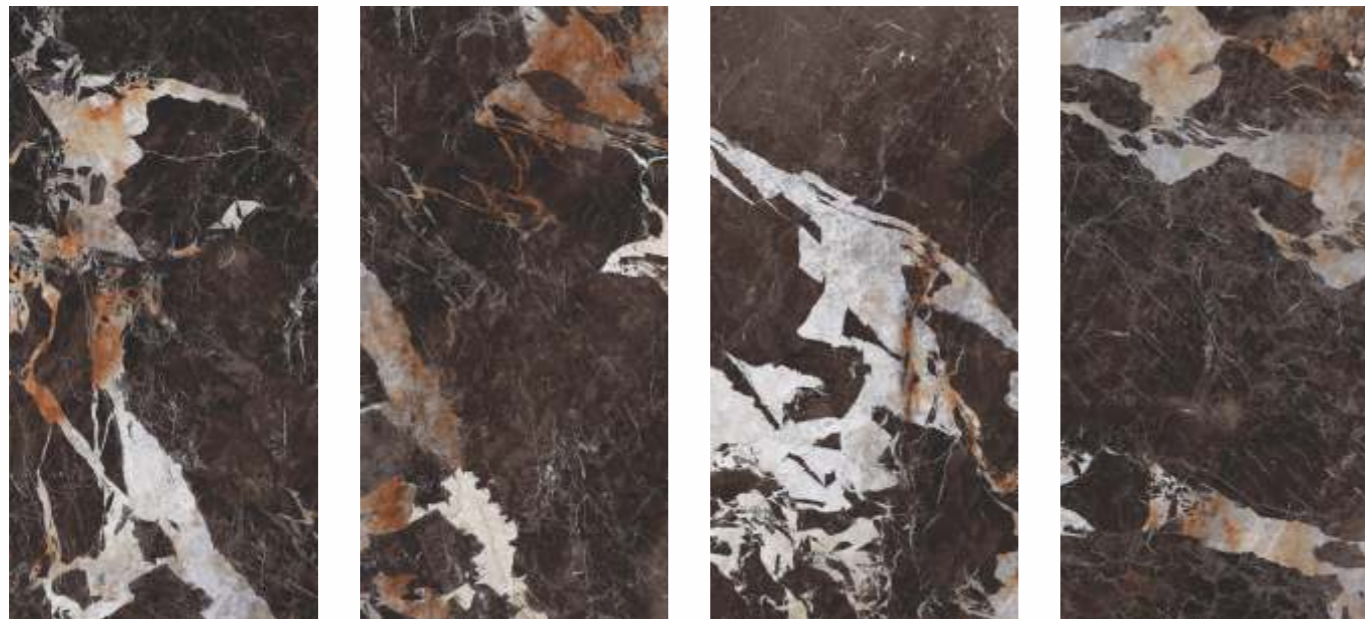

SIZE | SURFACE | RANDOM
600X1200 MM | HIGH GLOSS | 4+

ESTRADA BLACK

SIZE | SURFACE | RANDOM
600X1200 MM | HIGH GLOSS | 4+

CASTOR CAFE

SIZE | SURFACE | RANDOM
600X1200 MM | HIGH GLOSS | 4+

AVAILABLE SIZE
60X60 CM | 60X120 CM | 80X160 CM | 120X120 CM