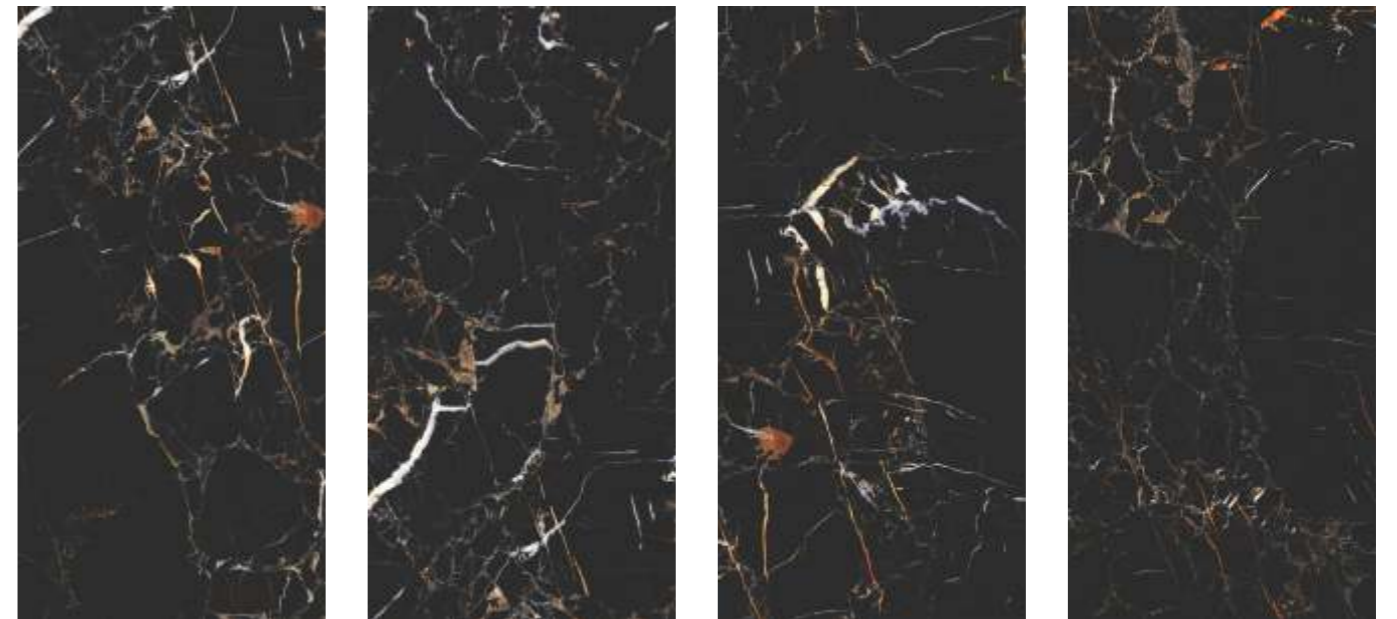

GOLD RUSH

SIZE | SURFACE | RANDOM
600X1200 MM | HIGH GLOSS | 4+