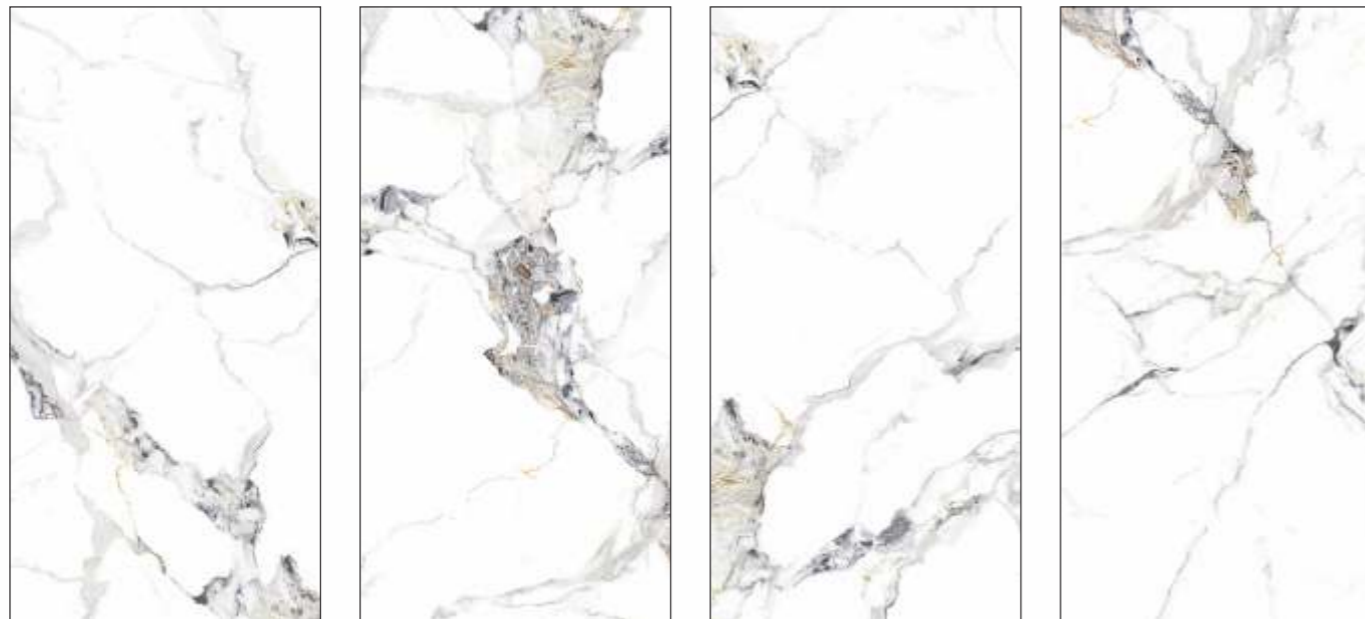

DRAGON NATURAL

SIZE | SURFACE | RANDOM
600X1200 MM | GLOSSY | 4+

AVAILABLE SIZE
30X60 CM | 60X60 CM | 60X120 CM
80X80 CM | 80X160 CM | 120X120 CM