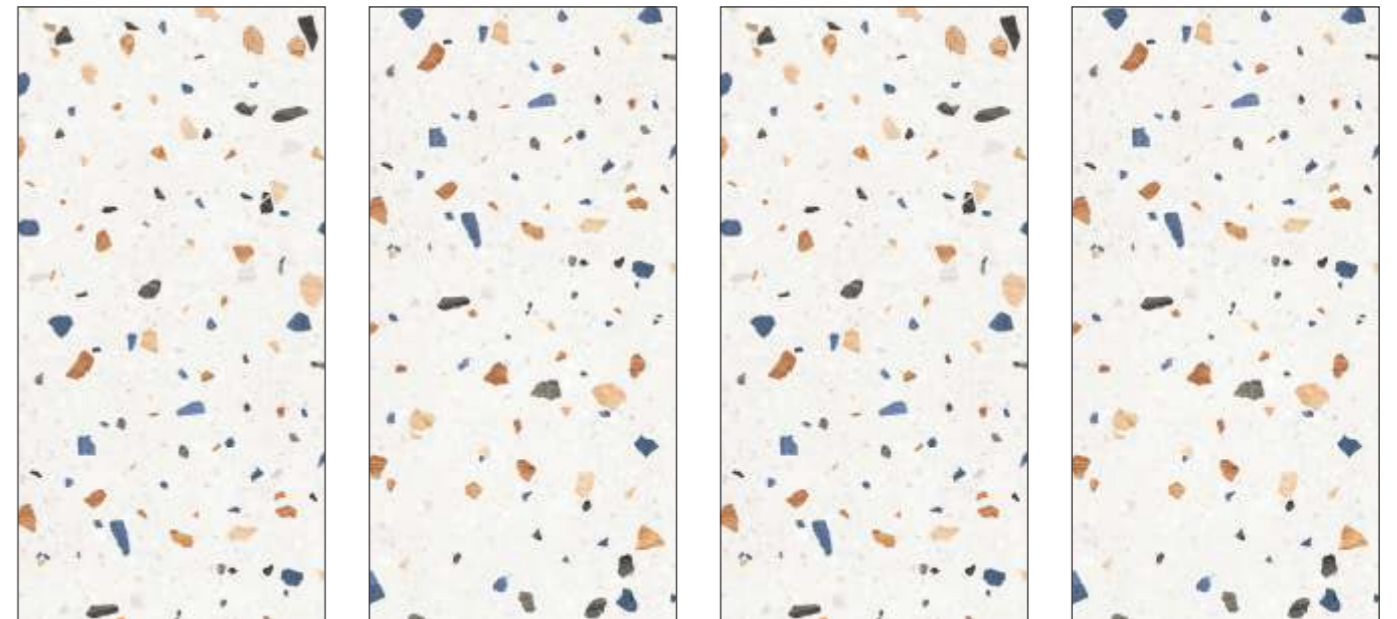

PROZZON SAND

AVAILABLE SIZE

SIZE | SURFACE | RANDOM
600X1200 MM | **CARVING** | **4+**

30X60 CM | 60X60 CM | 60X120 CM
80X80 CM | 80X160 CM | 120X120 CM

STONE GREY

STONE WHITE

SIZE | SURFACE | RANDOM
600X1200 MM | **CARVING** | **4+**