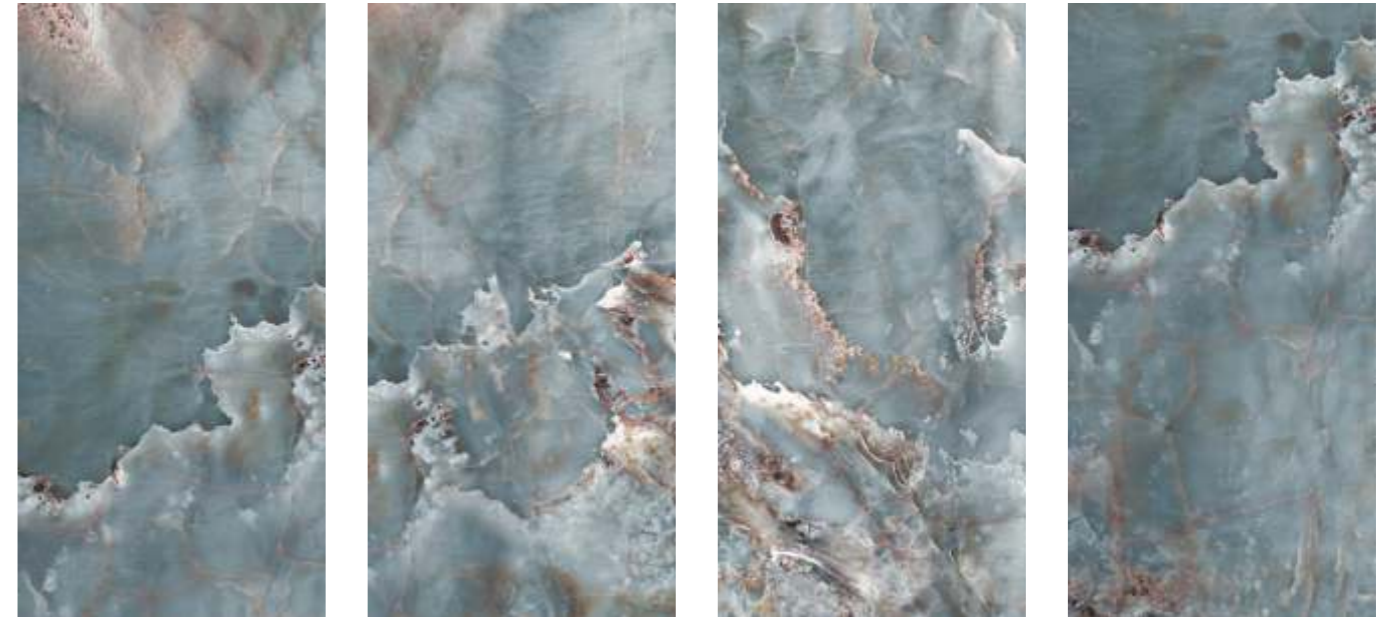

SIZE | SURFACE | RANDOM
600X1200 MM | HIGH GLOSS | 4+

AVAILABLE SIZE
60X60 CM | 60X120 CM | 80X160 CM | 120X120 CM

ABRUT CYAN

SIZE | SURFACE | RANDOM
600X1200 MM | HIGH GLOSS | 4+

ONYX PERLA AQUA

SIZE | SURFACE | RANDOM
600X1200 MM | HIGH GLOSS | 4+