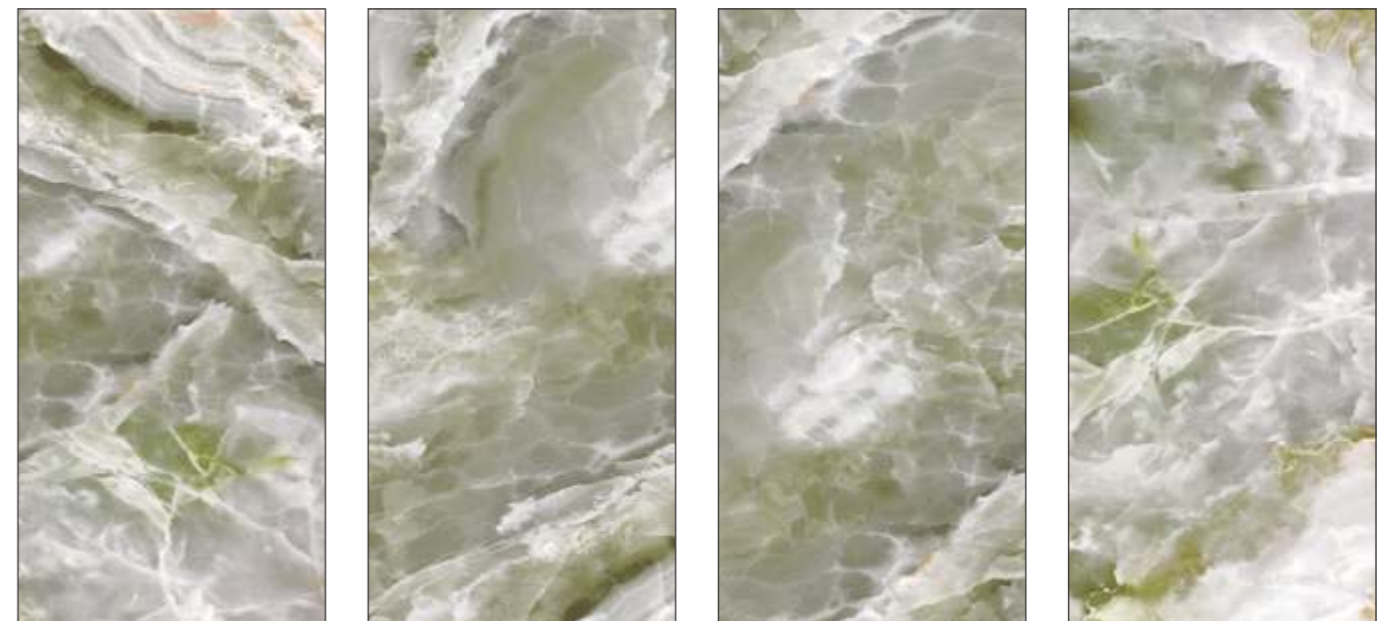

SIZE | SURFACE | RANDOM
600X1200 MM | HIGH GLOSS | 4+

ONYX LAWASKY

SIZE | SURFACE | RANDOM
600X1200 MM | HIGH GLOSS | 4+

AVAILABLE SIZE
60X60 CM | 60X120 CM | 80X160 CM | 120X120 CM

ONYX LAWAGREEN

SIZE | SURFACE | RANDOM
600X1200 MM | HIGH GLOSS | 4+