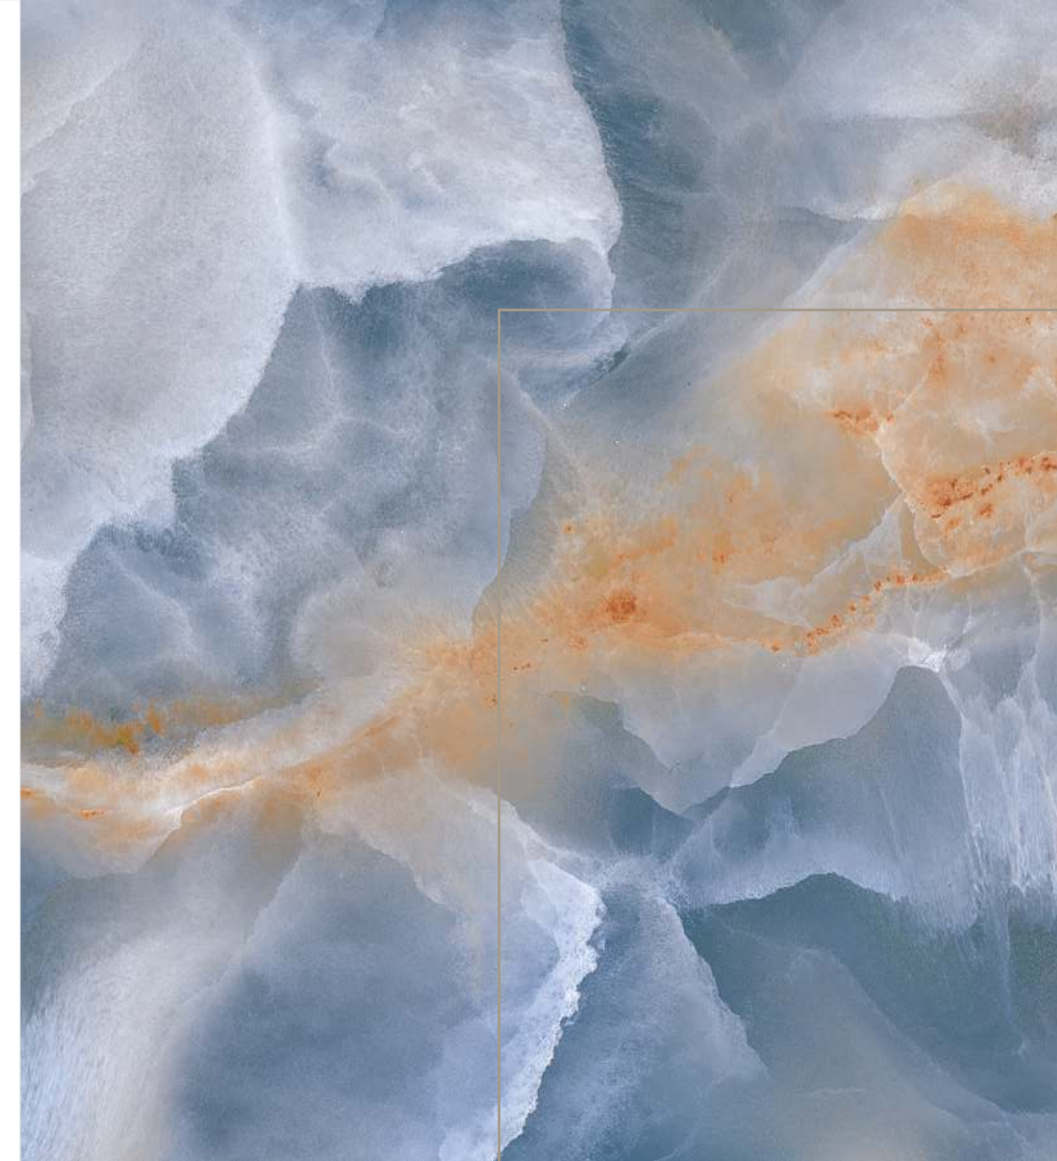

KALISHTA NATURAL

SURFACE
POLISHED

FINISH
HIGH GLOSS

60x120cm | 80x160cm

asia pacific
ceramic

ONYX KARMA AQUA

SURFACE
POLISHED

FINISH
HIGH GLOSS