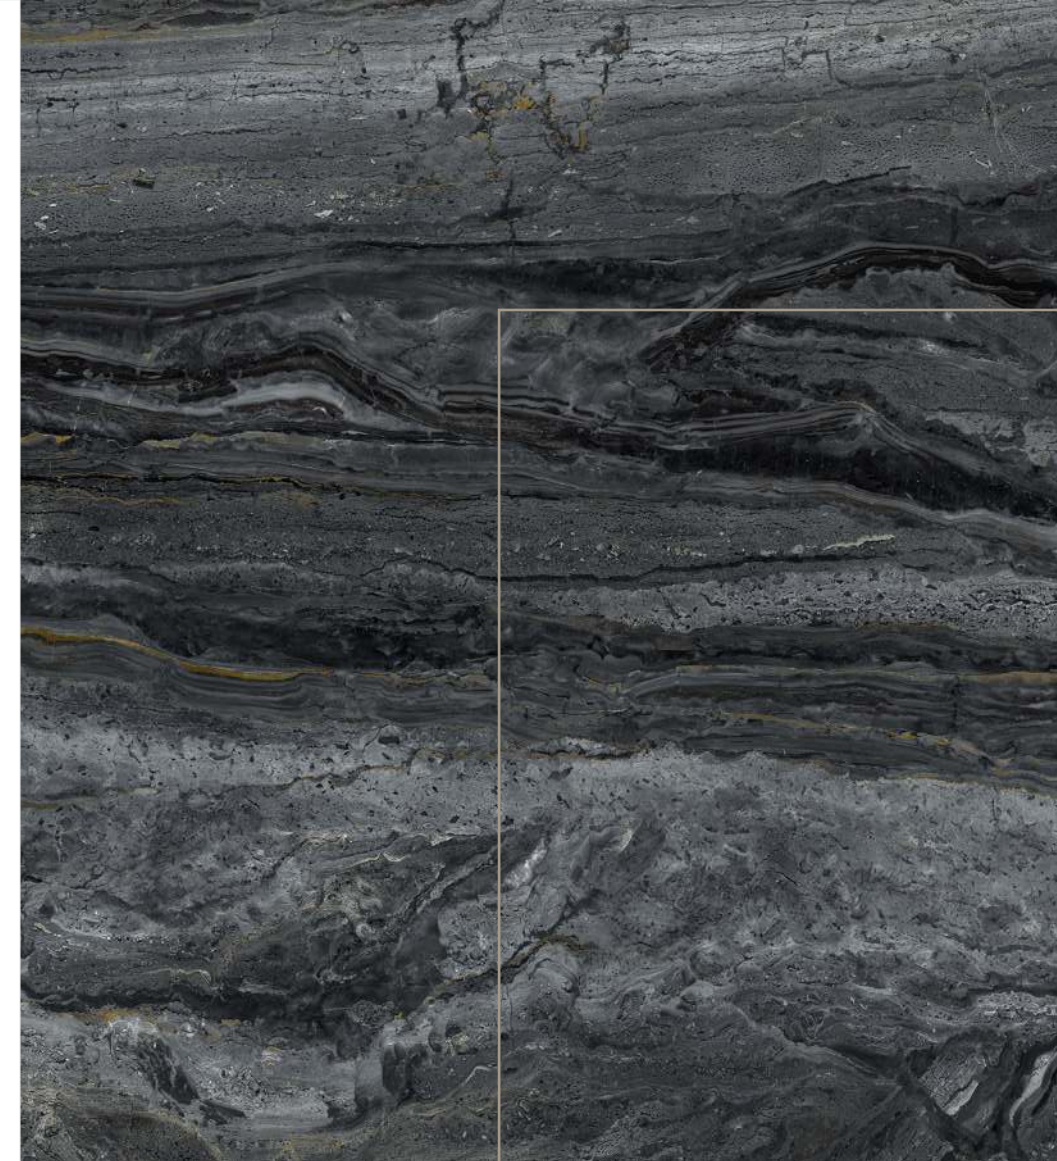

60x120cm | 80x160cm

asia pacific
ceramic

XELA BLACK

SURFACE
POLISHED

FINISH
HIGH GLOSS