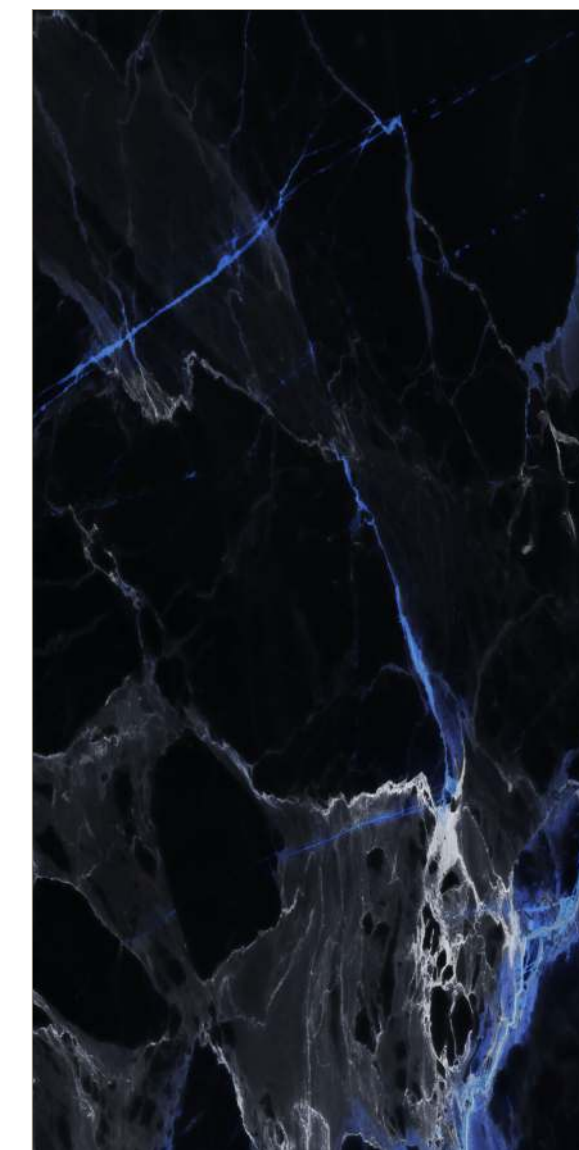

60x120cm | 80x160cm

asia pacific
ceramic

FLUID RIVER

SURFACE
POLISHED

FINISH
HIGH GLOSS

60x120cm | 80x160cm

asia pacific
ceramic

VELVETTE BLACK

SURFACE
POLISHED

FINISH
HIGH GLOSS