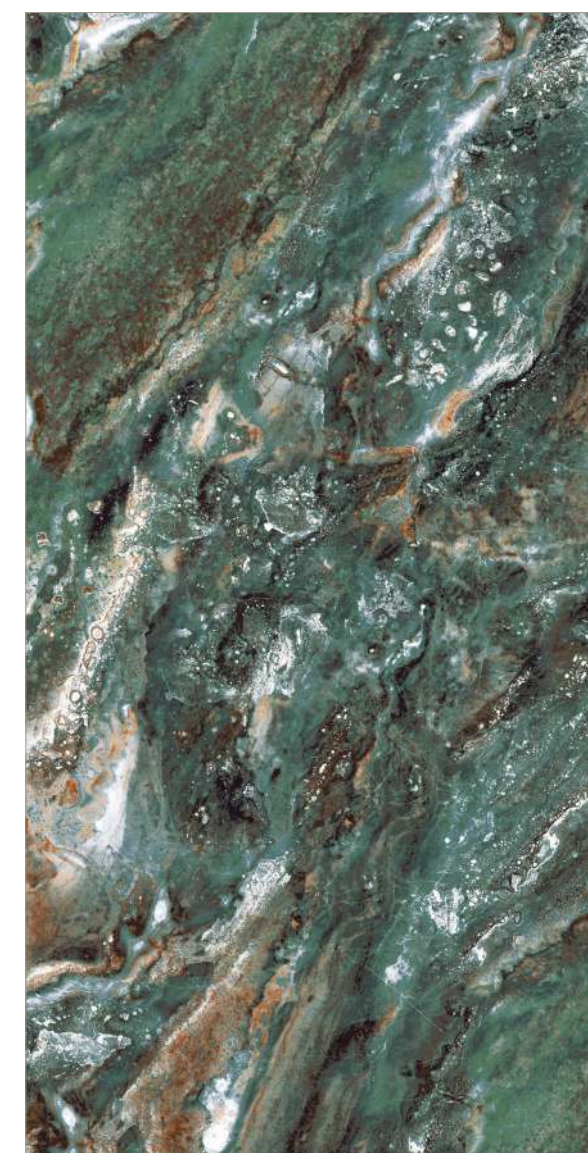

60x120cm | 80x160cm

asia pacific
ceramic

CRUZ NATURAL

SURFACE
POLISHED

FINISH
HIGH GLOSS

60x120cm | 80x160cm

asia pacific
ceramic

COSMO AQUA

SURFACE
POLISHED

FINISH
HIGH GLOSS