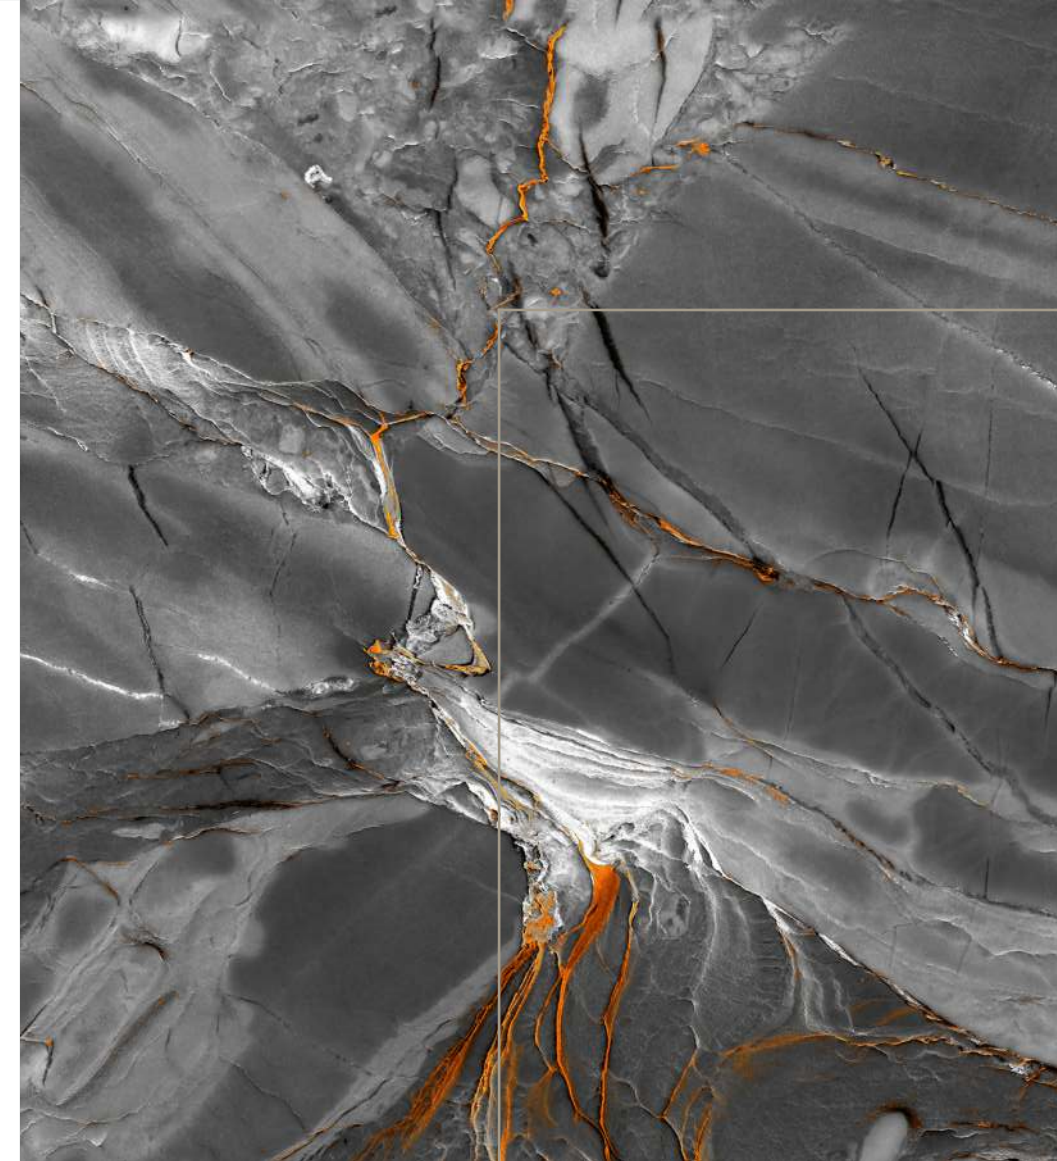

# FLUID GOLD

SURFACE  
POLISHED

FINISH  
HIGH GLOSS

60x120cm | 80x160cm

asia pacific  
ceramic

# GEOFFREY SILVER

SURFACE  
POLISHED

FINISH  
HIGH GLOSS

60x120cm | 80x160cm

asia pacific  
ceramic