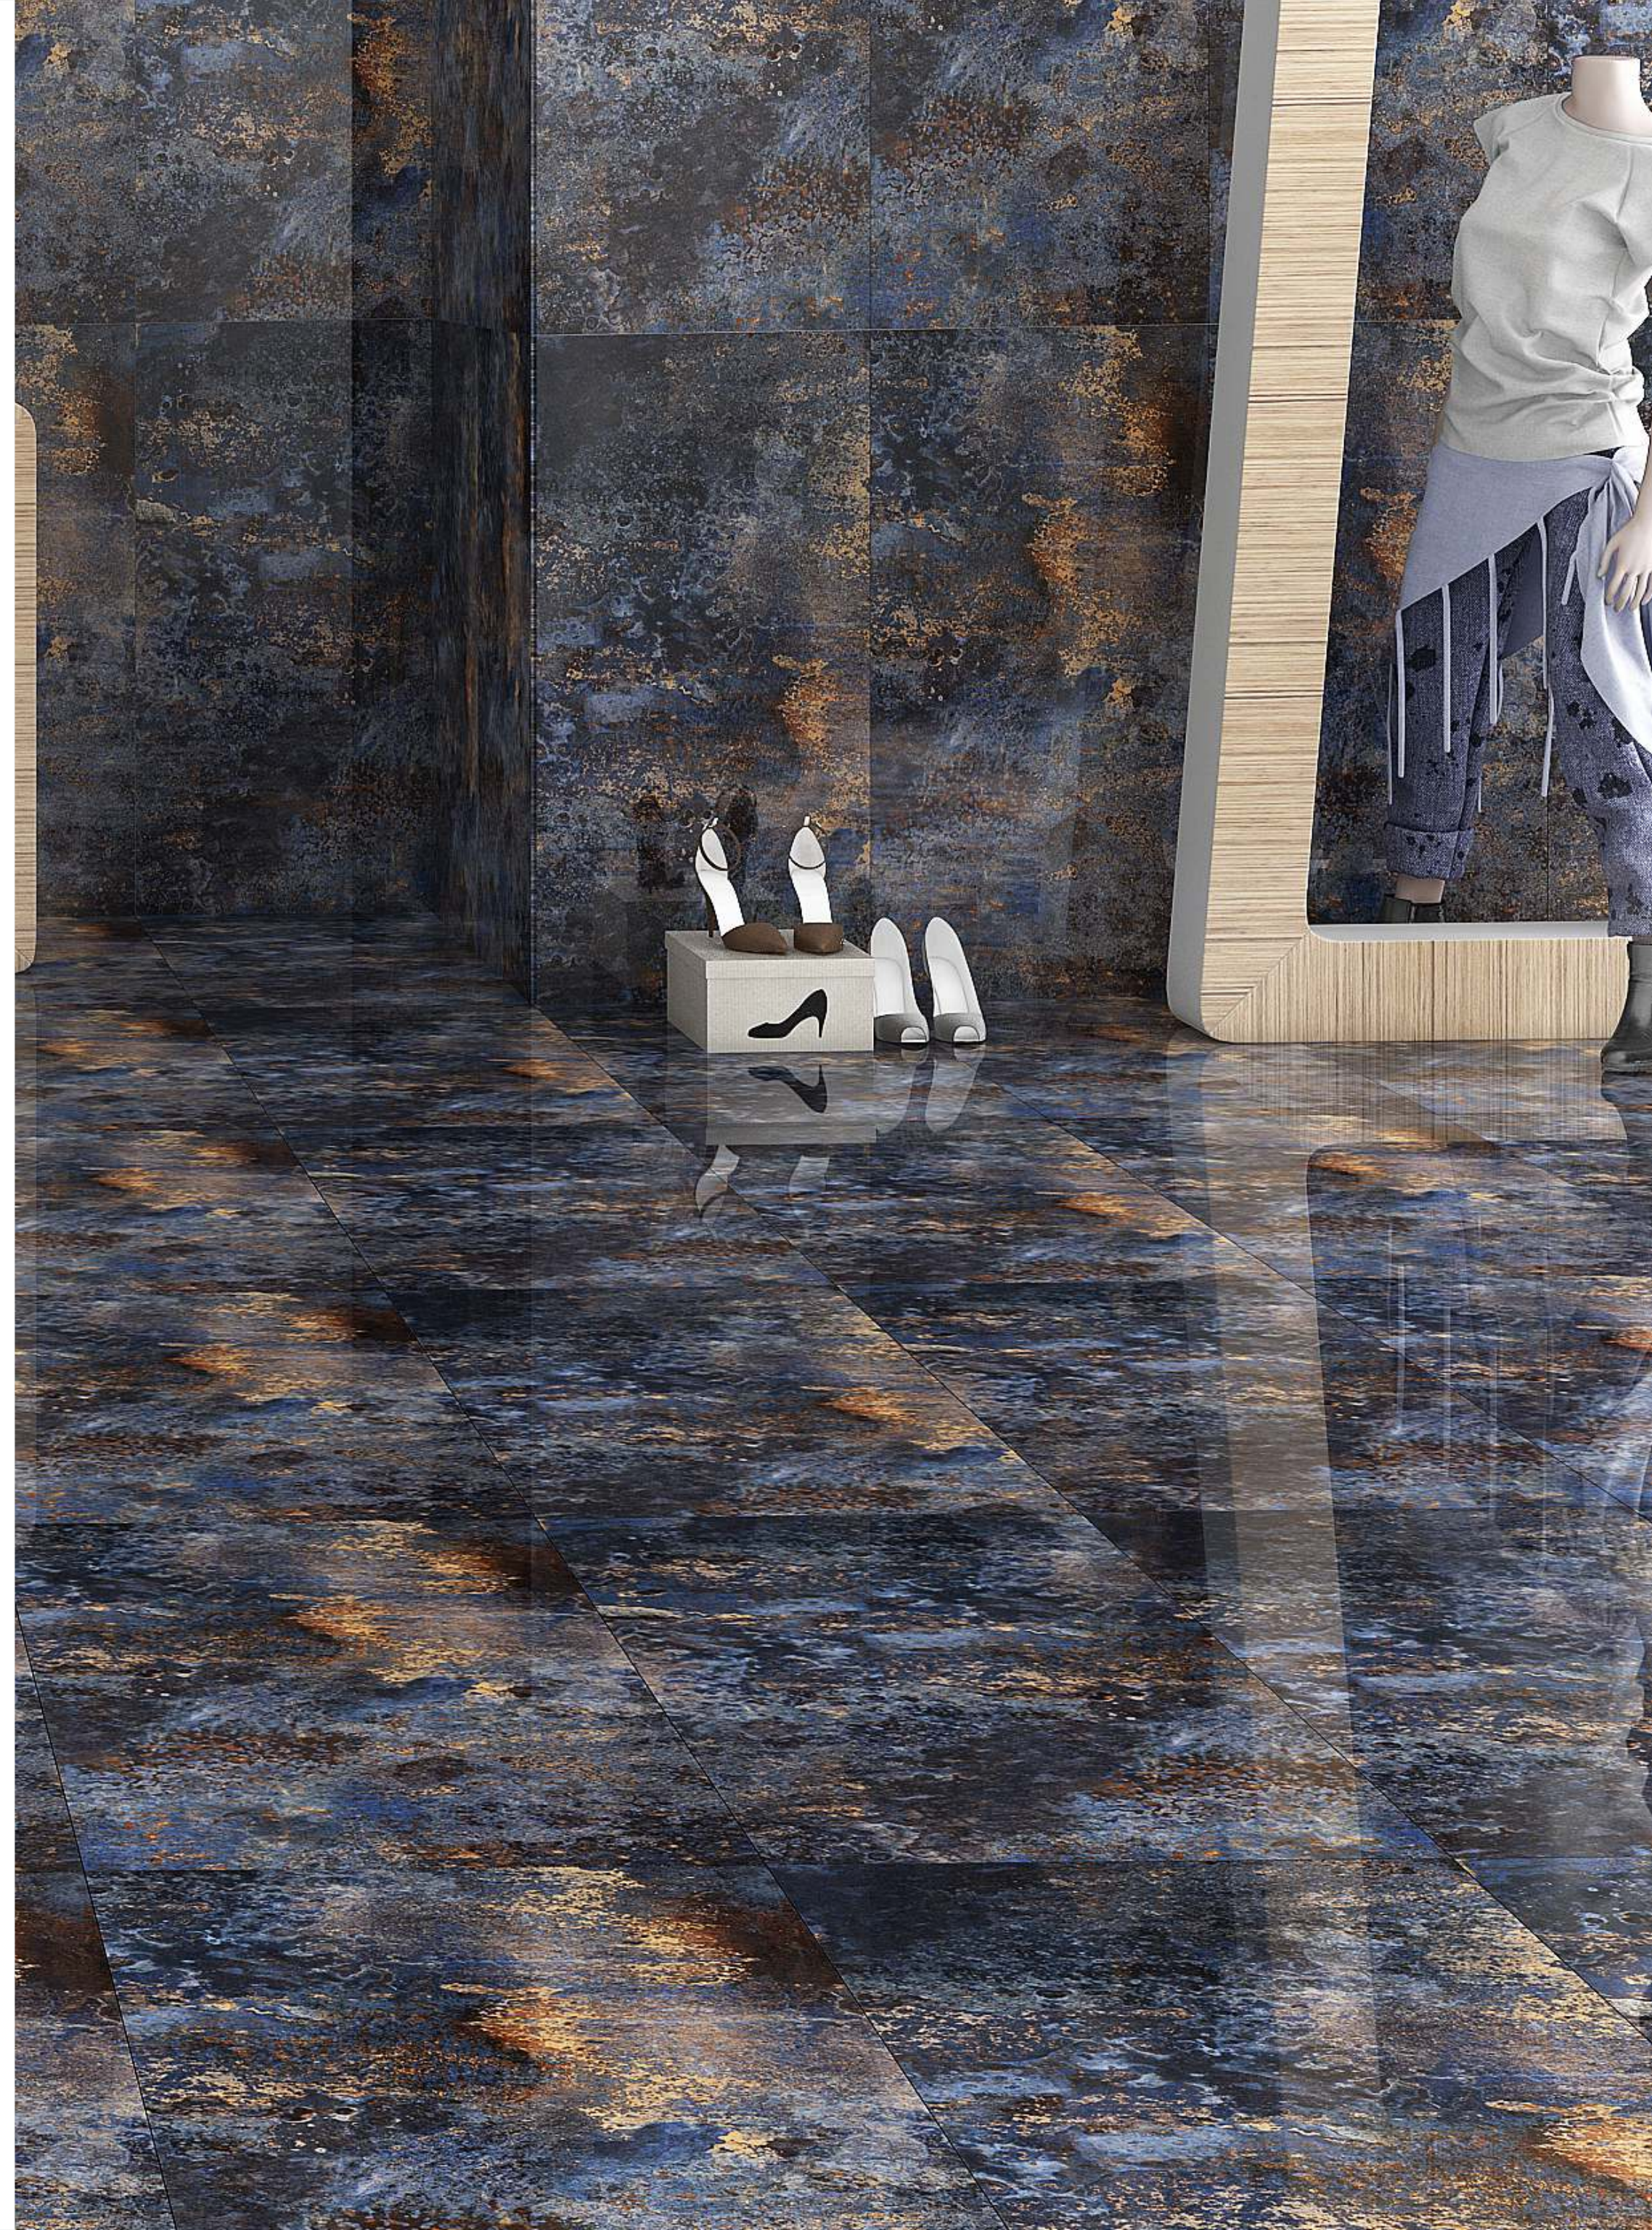

60x120cm | 80x160cm

asia pacific
ceramic

AQUARIUM BLUE

SURFACE
POLISHED

FINISH
HIGH GLOSS