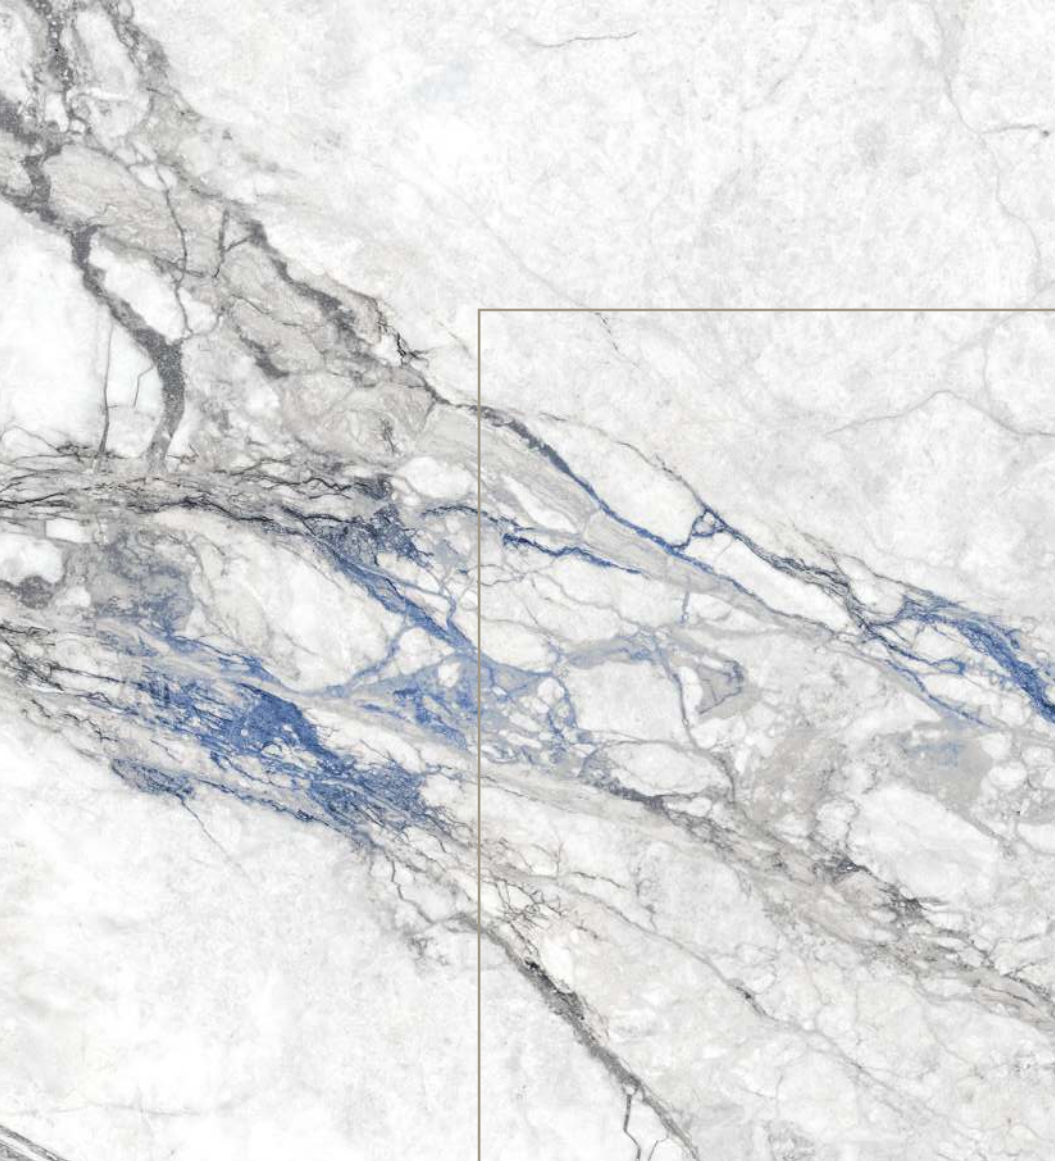

# ST NAOMI

SURFACE  
POLISHED

FINISH  
GLOSSY

SILVER

NATURAL

BLUE

60x60cm | 60x120cm  
80x80cm | 80x160cm

asia pacific  
ceramic