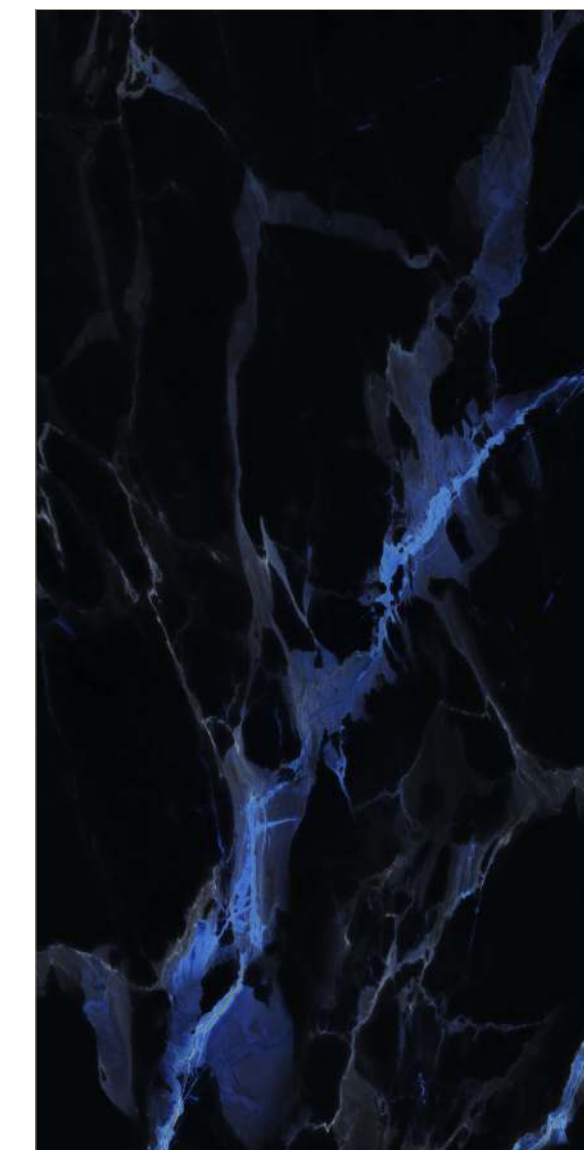

60x120cm | 80x160cm

asia pacific
ceramic

FLUID RIVER

SURFACE
POLISHED

FINISH
HIGH GLOSS

60x120cm | 80x160cm

asia pacific
ceramic

VELVETTE BLACK

SURFACE
POLISHED

FINISH
HIGH GLOSS