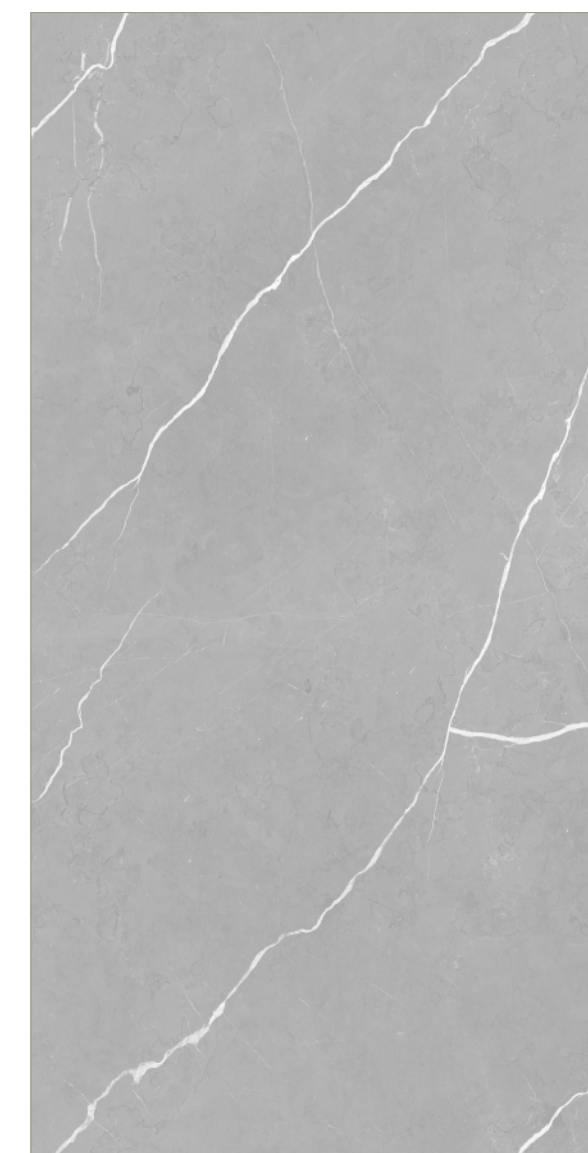

60x60cm | 60x120cm
80x80cm | 80x160cm

asia pacific
ceramic

ST NOVA GREY

SURFACE
POLISHED

FINISH
GLOSSY

60x60cm | 60x120cm
80x80cm | 80x160cm

asia pacific
ceramic

ST NOVA LIGHT

SURFACE
POLISHED

FINISH
GLOSSY