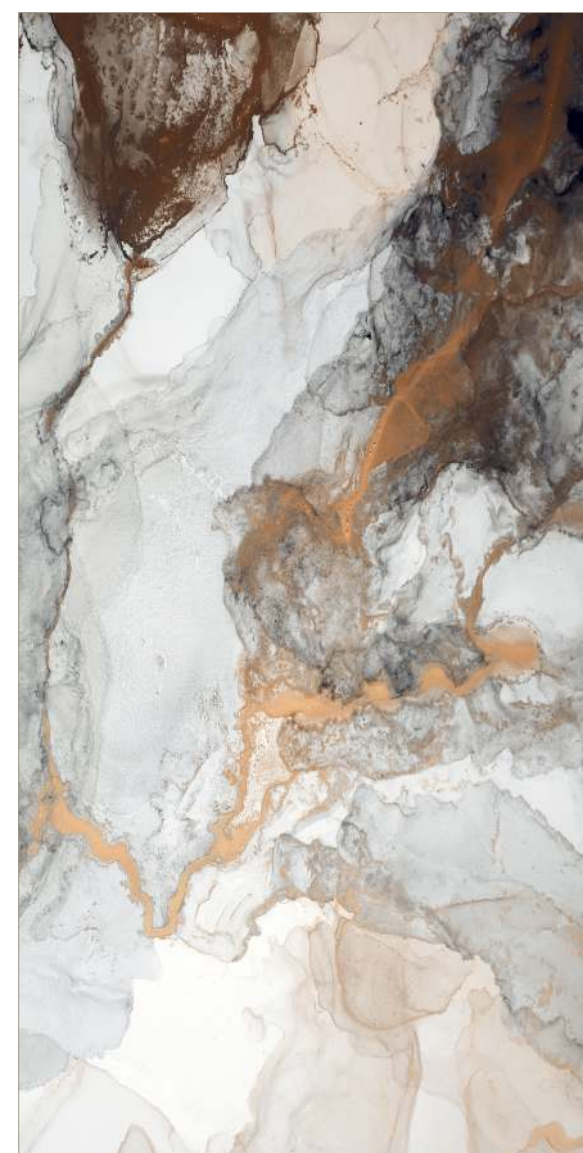

60x120cm | 80x160cm

asia pacific
ceramic

ARMANI BLACK

SURFACE
POLISHED

FINISH
HIGH GLOSS

60x120cm | 80x160cm

asia pacific
ceramic

FLUID GOLD

SURFACE
POLISHED

FINISH
HIGH GLOSS