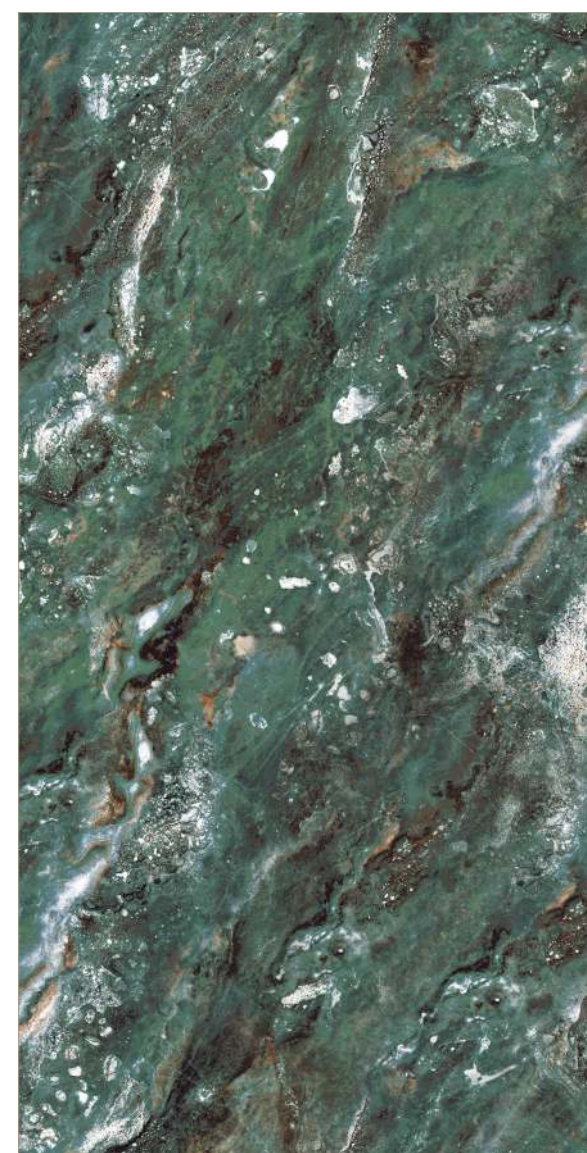

60x120cm | 80x160cm

asia pacific
ceramic

CRUZ NATURAL

SURFACE
POLISHED

FINISH
HIGH GLOSS

60x120cm | 80x160cm

asia pacific
ceramic

COSMO AQUA

SURFACE
POLISHED

FINISH
HIGH GLOSS