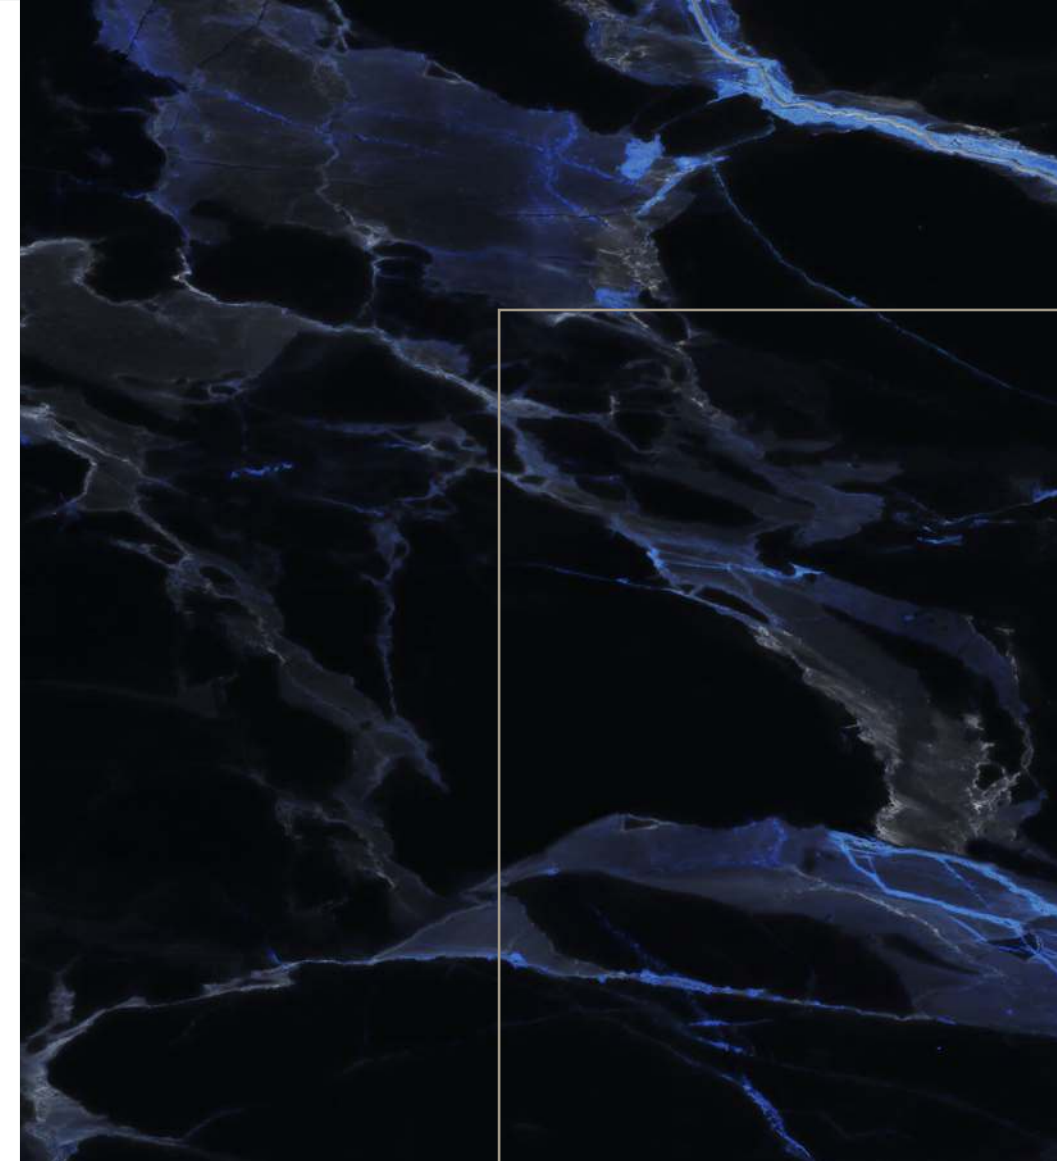

# ZORINA AQUA

SURFACE  
POLISHED

FINISH  
HIGH GLOSS

60x120cm | 80x160cm

asia pacific  
ceramic

# FLUID RIVER

SURFACE  
POLISHED

FINISH  
HIGH GLOSS

60x120cm | 80x160cm

asia pacific  
ceramic