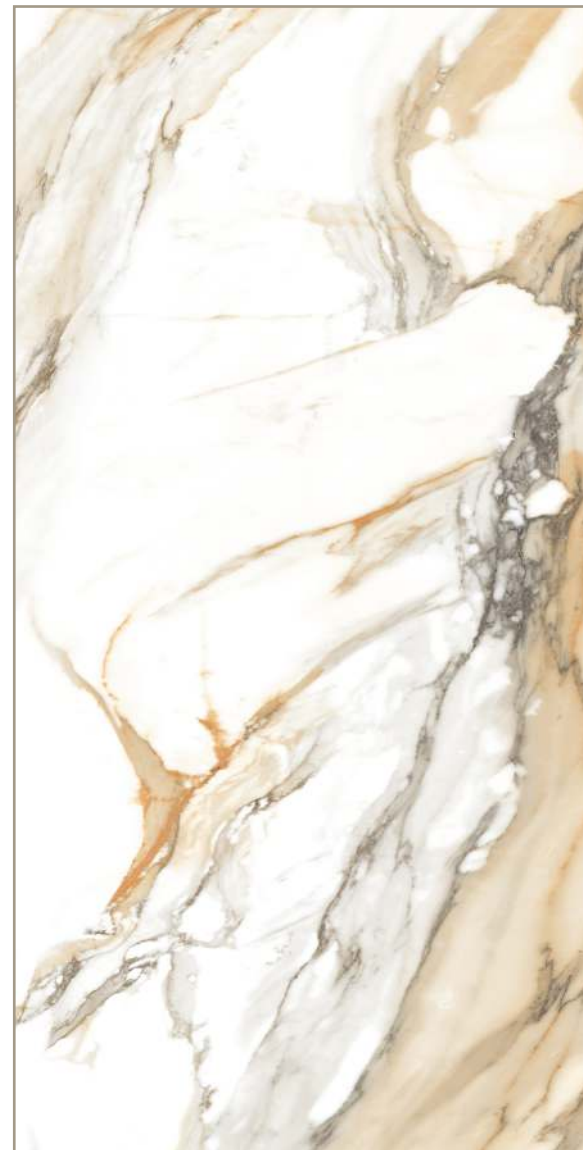

60x60cm | 60x120cm
80x80cm | 80x160cm

asia pacific
ceramic

CULCUTTA LEITH

SURFACE
POLISHED

FINISH
GLOSSY