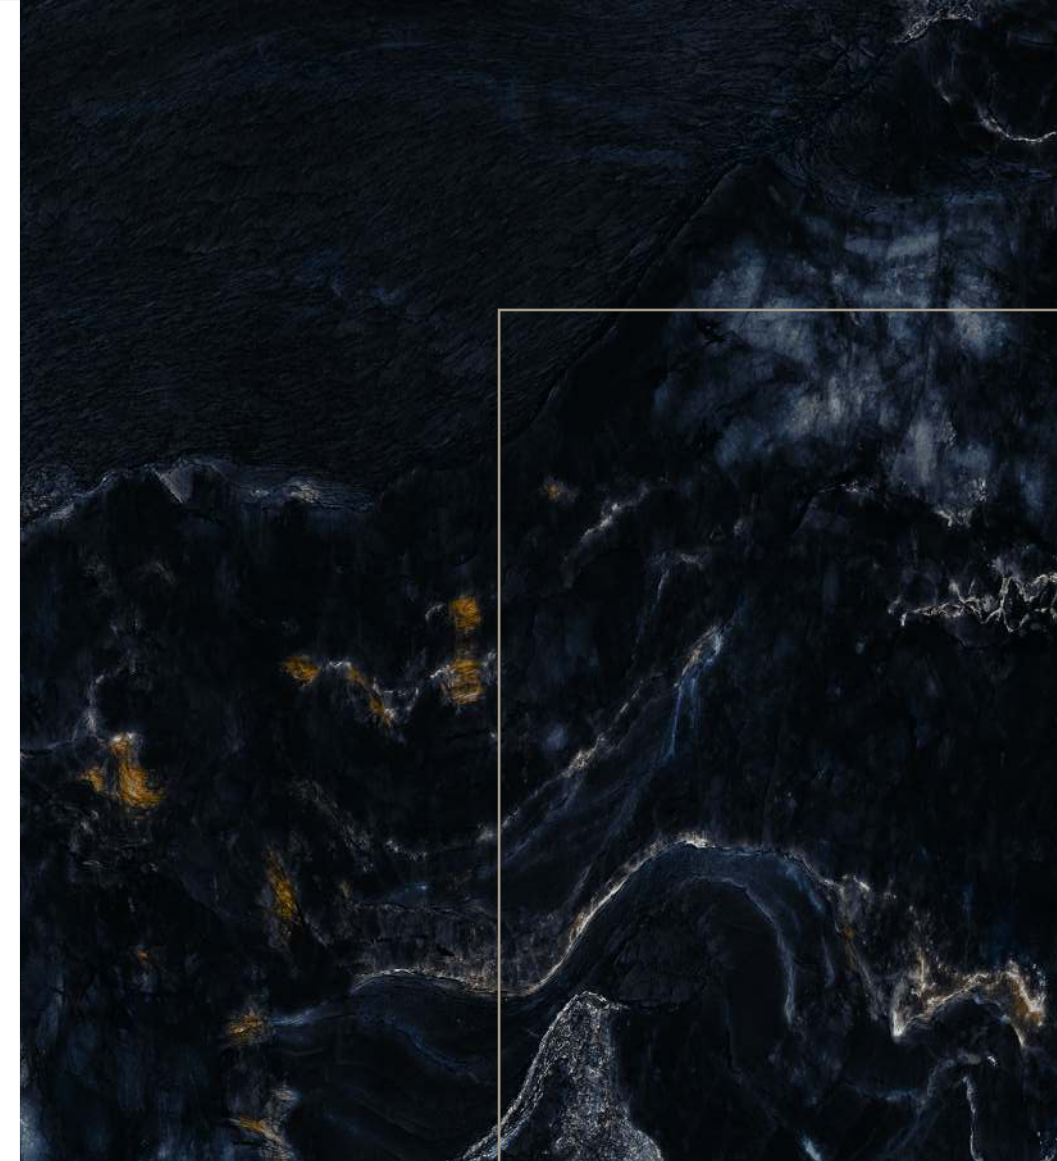

CHARCOAL BLACK

SURFACE
POLISHED

FINISH
HIGH GLOSS

60x120cm | 80x160cm

asia pacific
ceramic

WAVE BLACK

SURFACE
POLISHED

FINISH
HIGH GLOSS