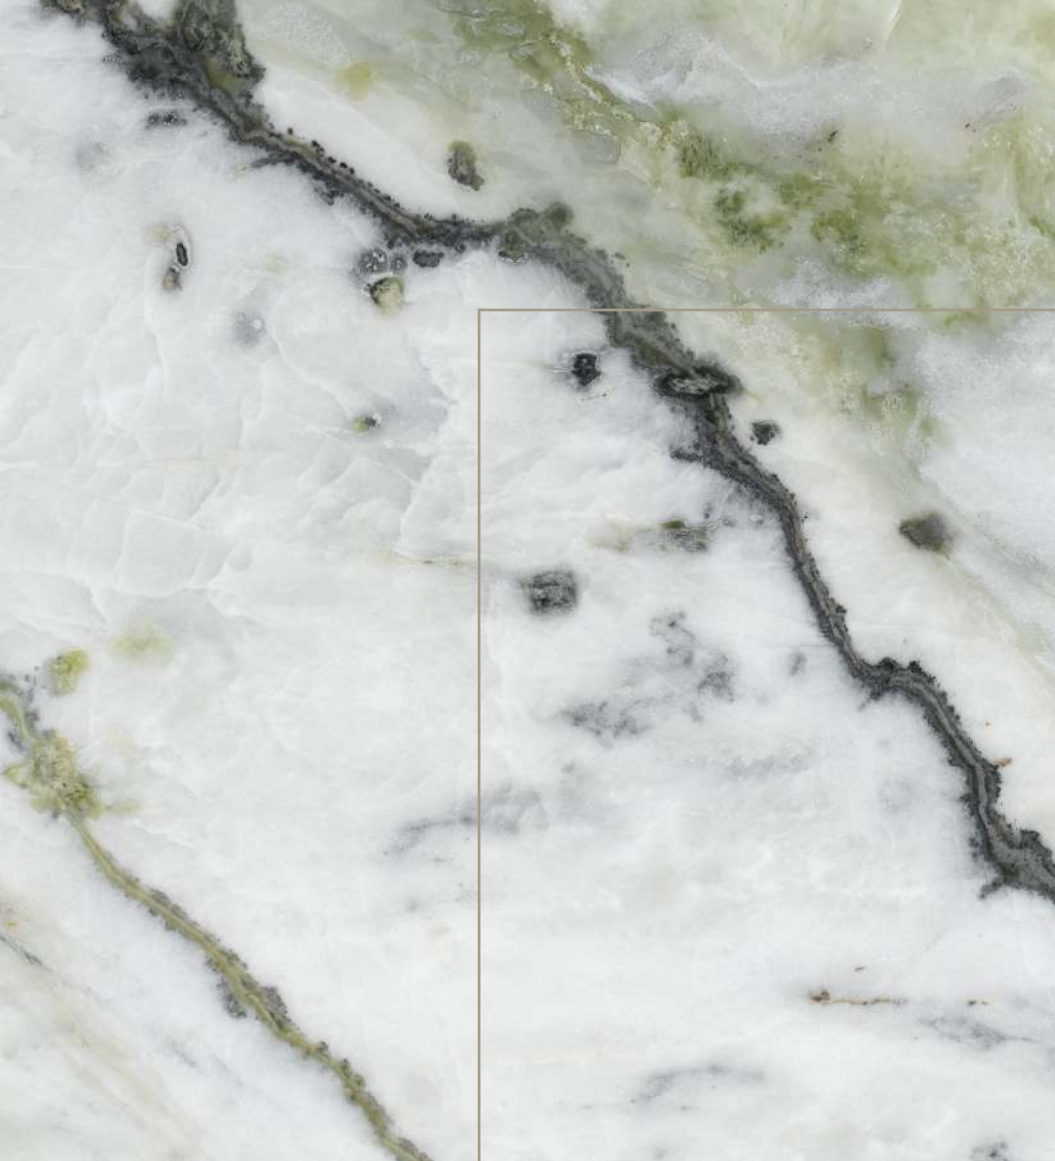

# ONYX ZENITH

SURFACE  
POLISHED

FINISH  
HIGH GLOSS

MARINE

SILVER

GREEN

60x120cm | 80x160cm

asia pacific  
ceramic