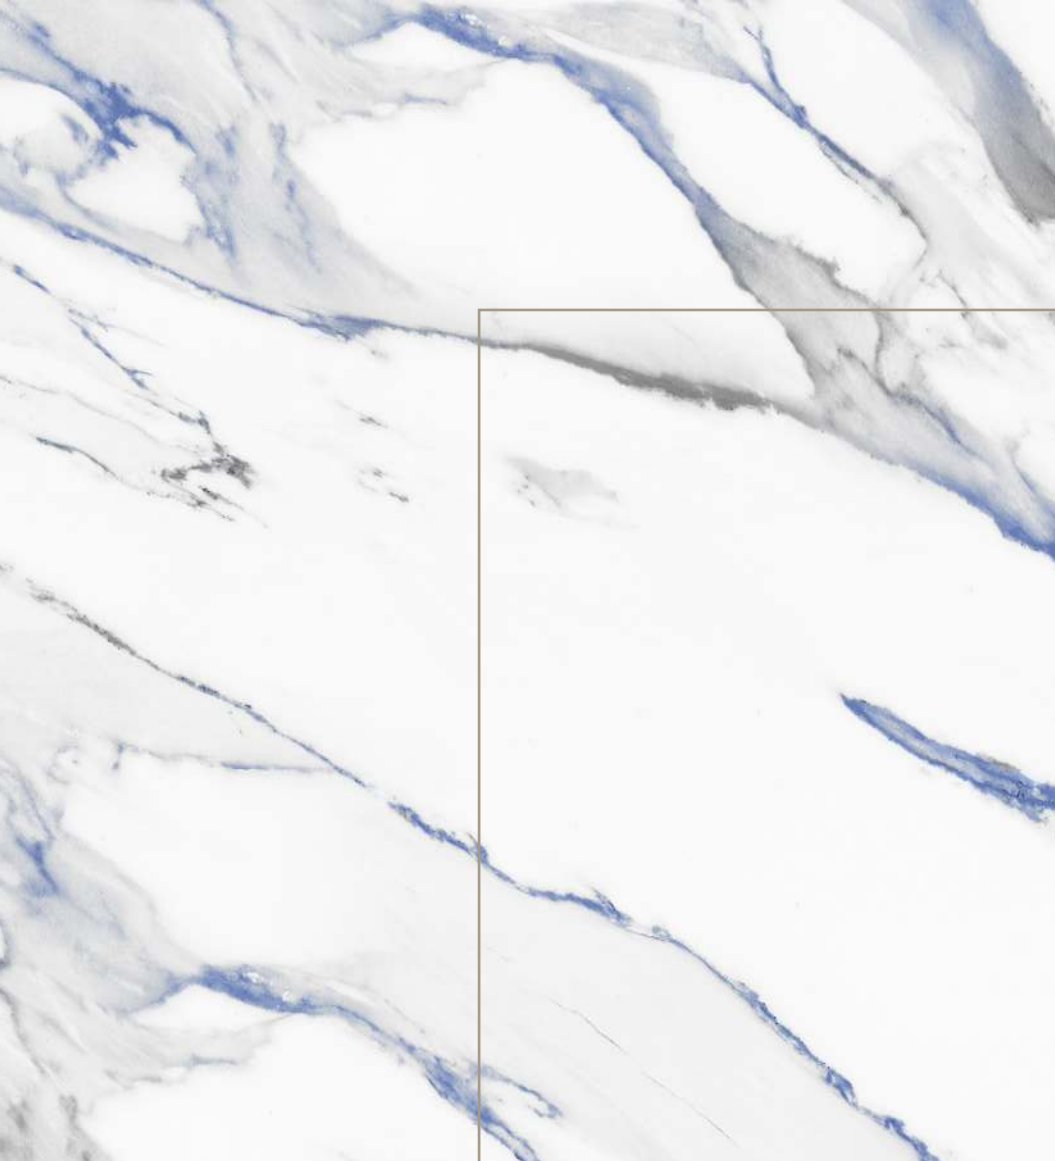

# ST NOVA LIGHT

SURFACE  
POLISHED

FINISH  
GLOSSY

60x60cm | 60x120cm  
80x80cm | 80x160cm

asia pacific  
ceramic