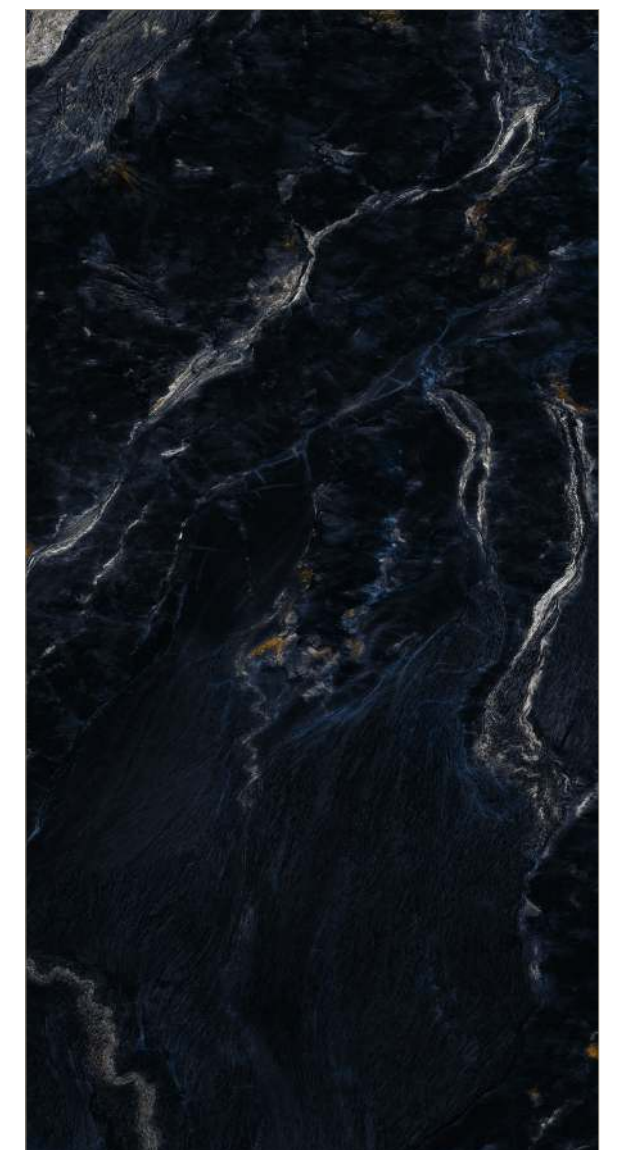

60x120cm | 80x160cm

asia pacific
ceramic

CHARCOAL BLACK

SURFACE
POLISHED

FINISH
HIGH GLOSS

60x120cm | 80x160cm

asia pacific
ceramic

WAVE BLACK

SURFACE
POLISHED

FINISH
HIGH GLOSS