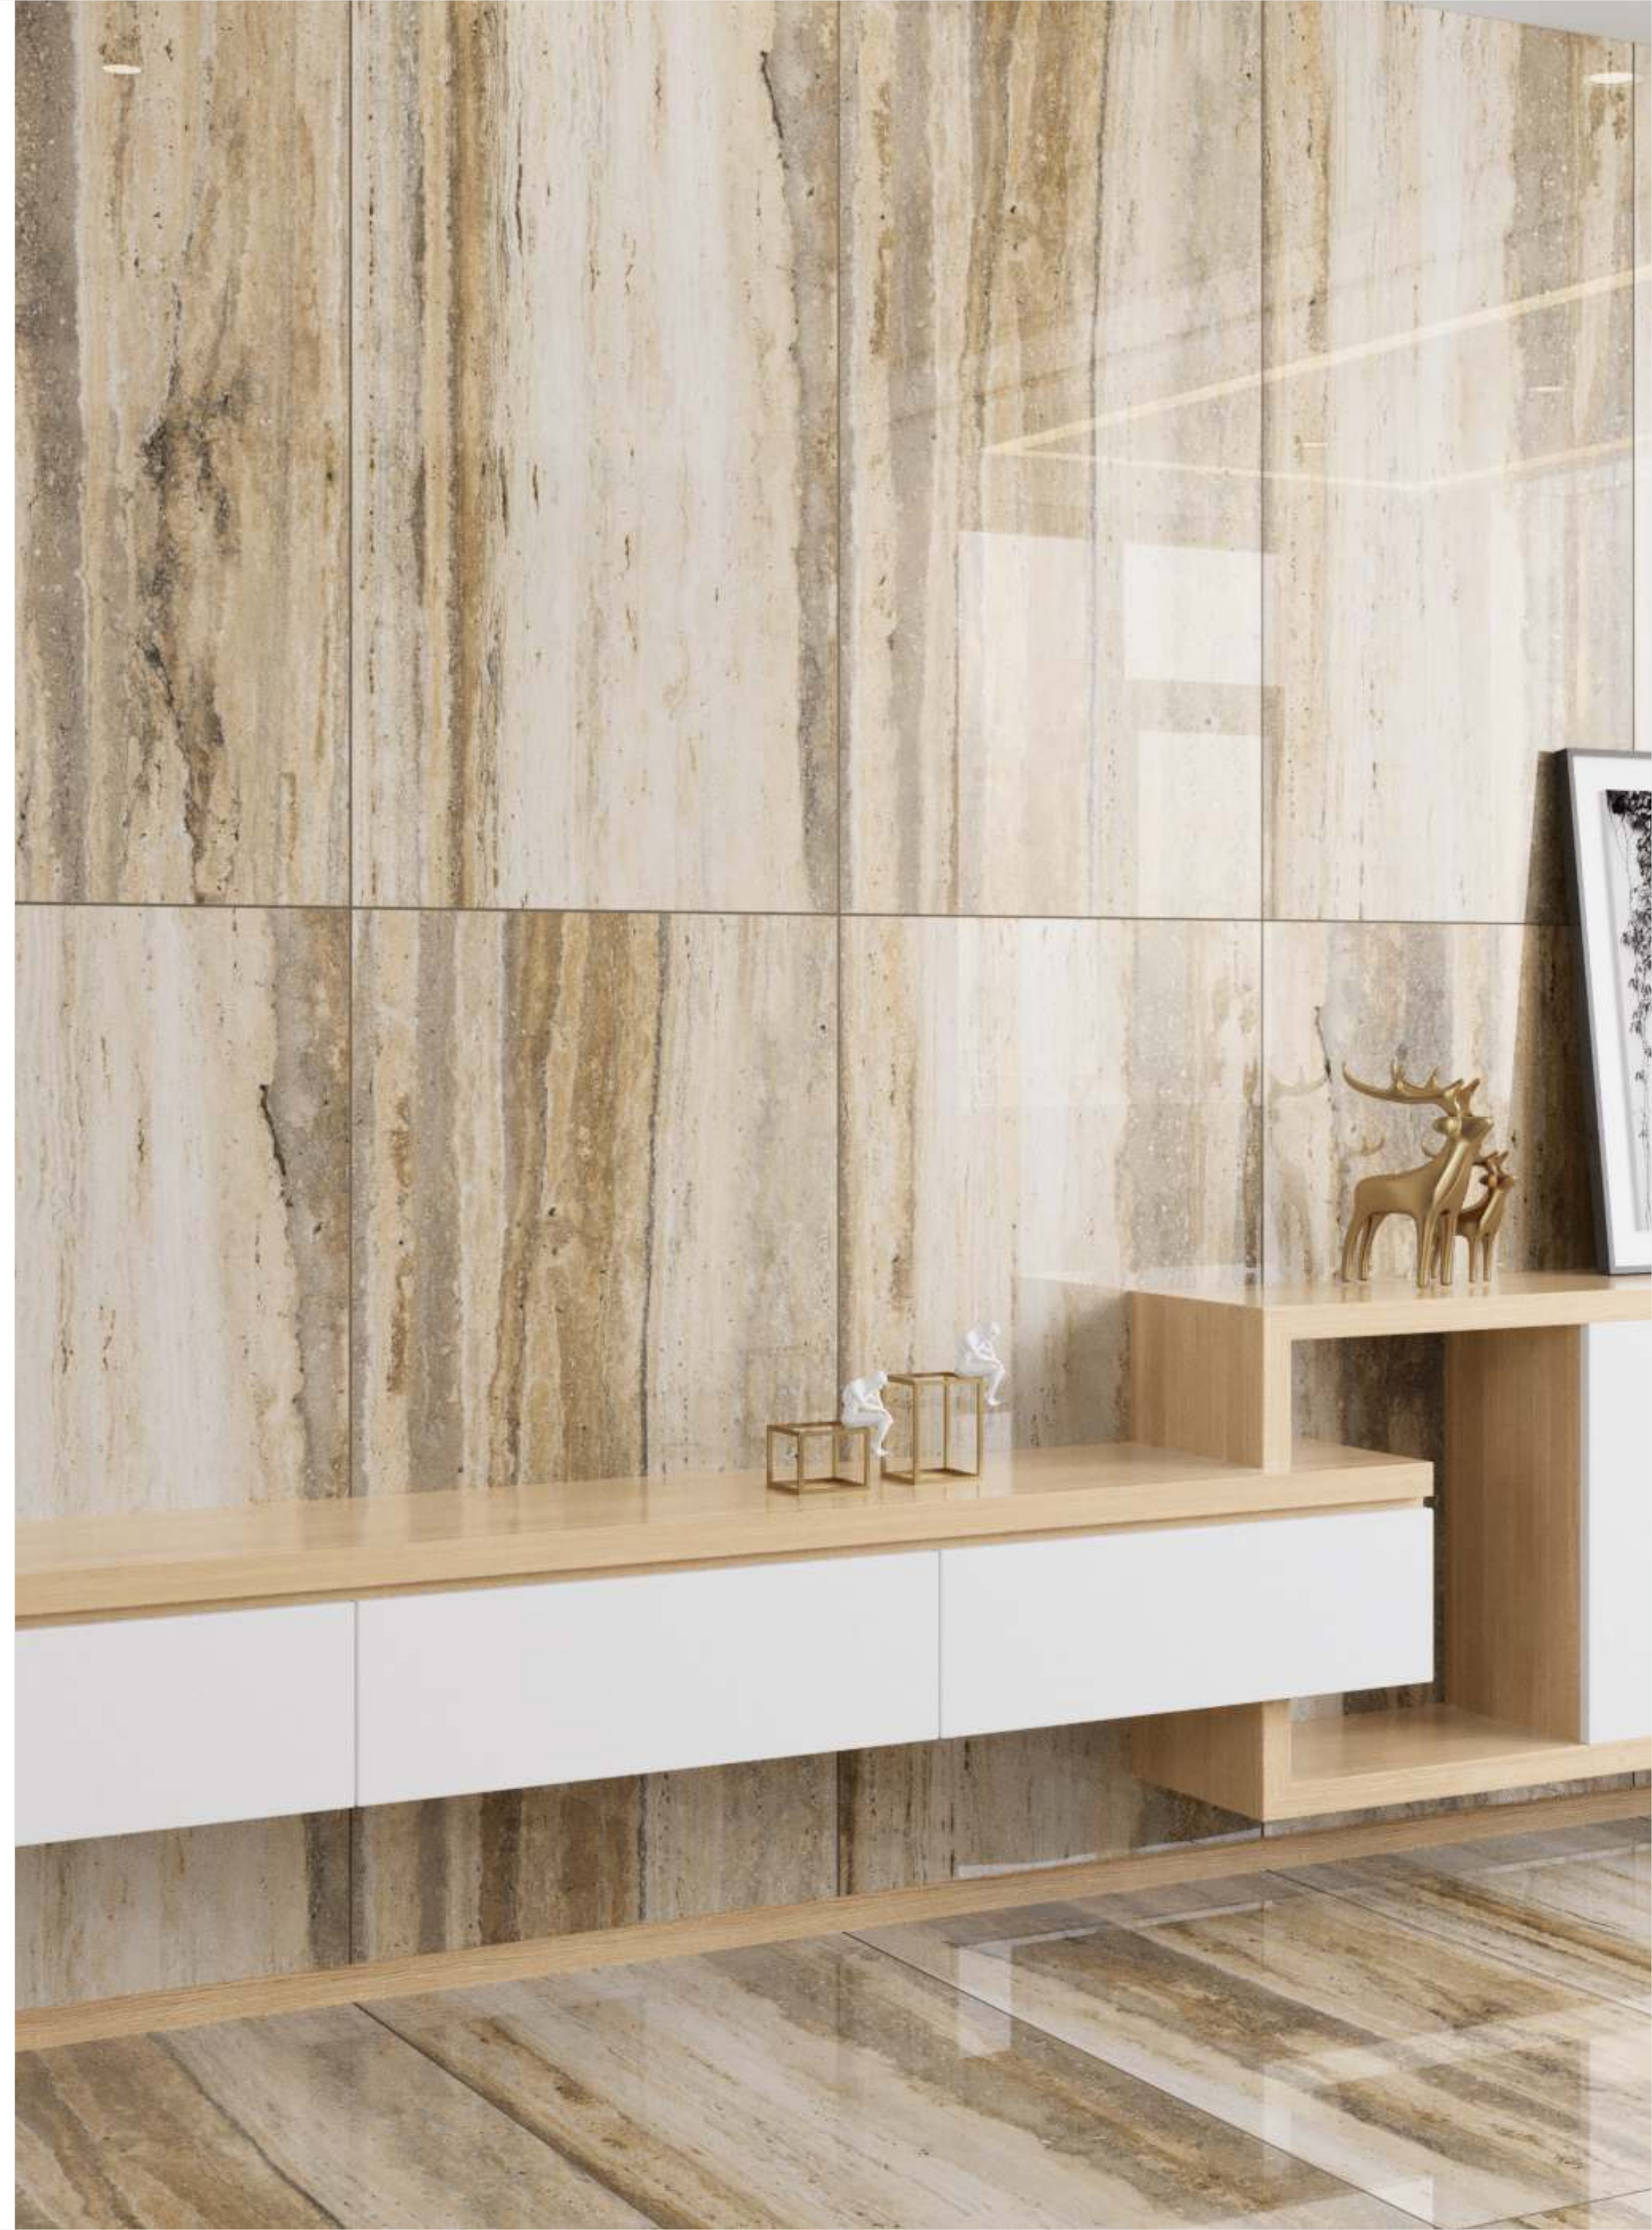

60x60cm | 60x120cm
80x80cm | 80x160cm

asia pacific
ceramic

CLASSICO TRAVERTINE BROWN

SURFACE
POLISHED

FINISH
GLOSSY