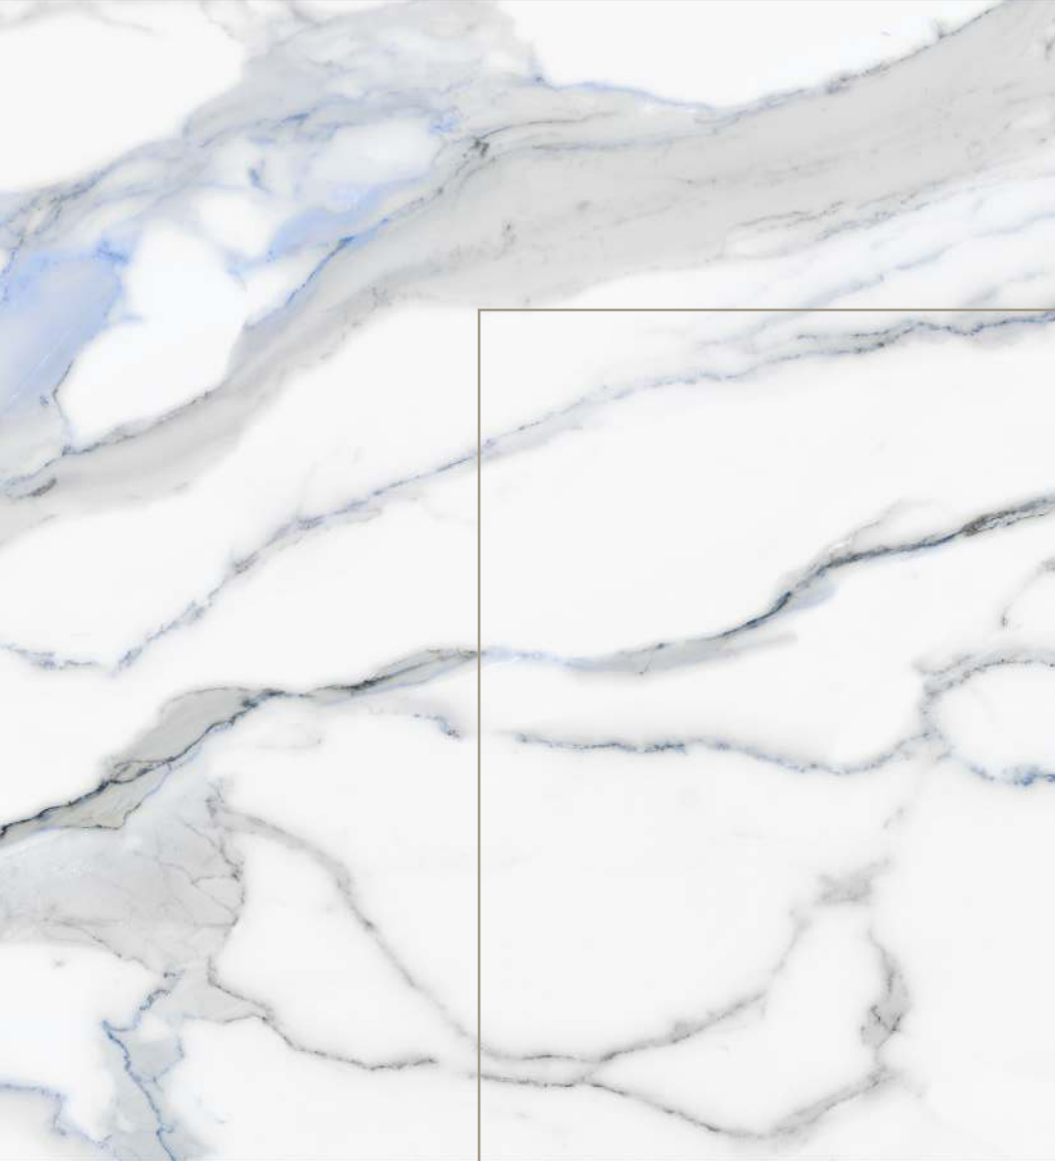

# CARTER NATURAL

SURFACE  
POLISHED

FINISH  
GLOSSY

asia pacific  
ceramic

60x60cm | 60x120cm  
80x80cm | 80x160cm

asia pacific  
ceramic