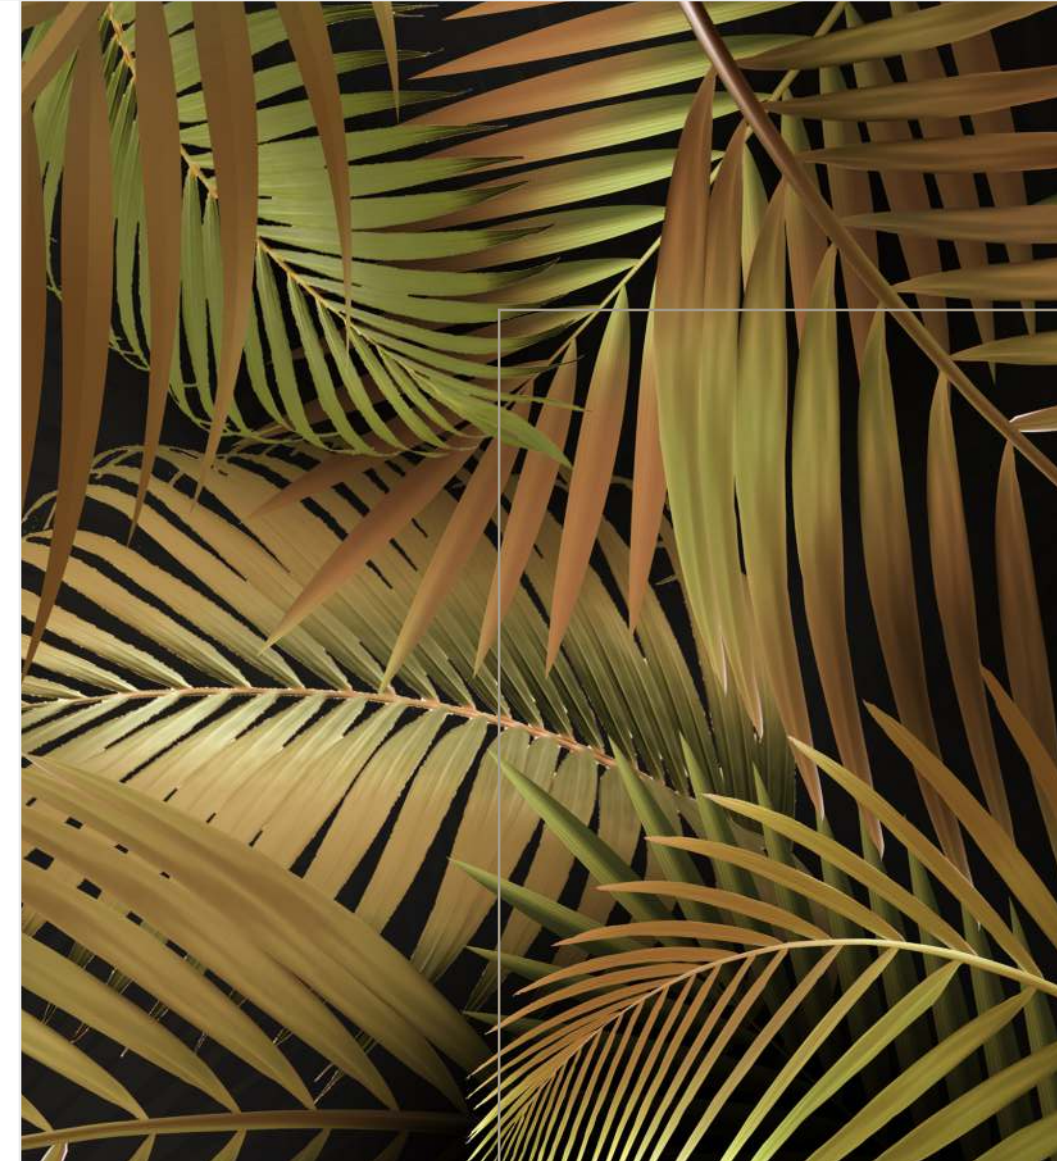

# WAVE BLACK

SURFACE  
POLISHED

FINISH  
HIGH GLOSS

60x120cm | 80x160cm

asia pacific  
ceramic

## ZOOEY DECOR CONVERT

SURFACE  
POLISHED

FINISH  
HIGH GLOSS

60x120cm | 80x160cm

asia pacific  
ceramic