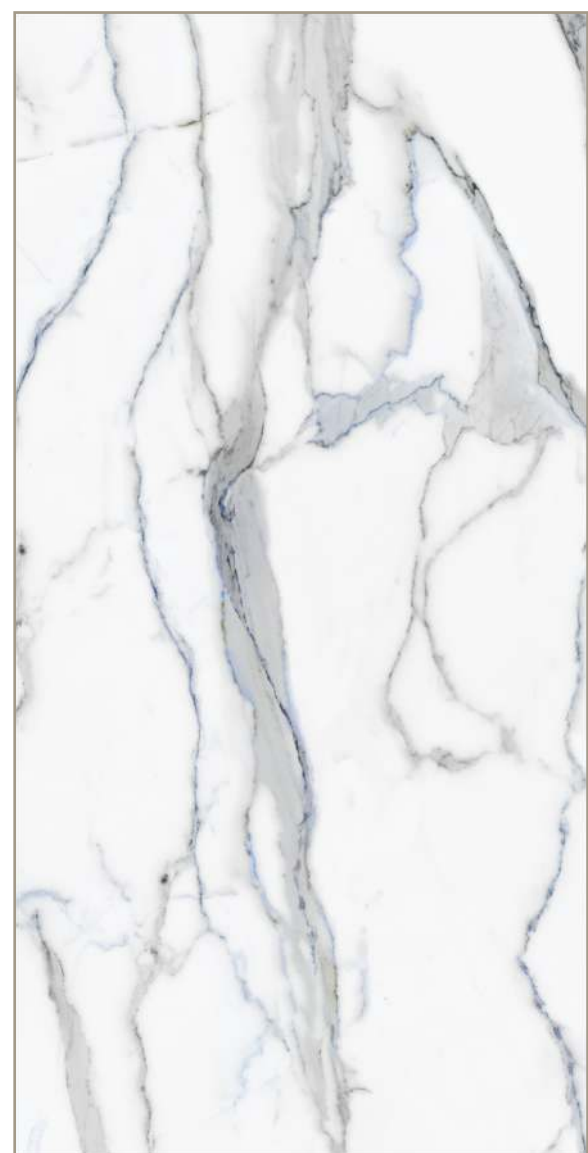

60x60cm | 60x120cm
80x80cm | 80x160cm

asia pacific
ceramic

ST LAKE SILVER

SURFACE
POLISHED

FINISH
GLOSSY