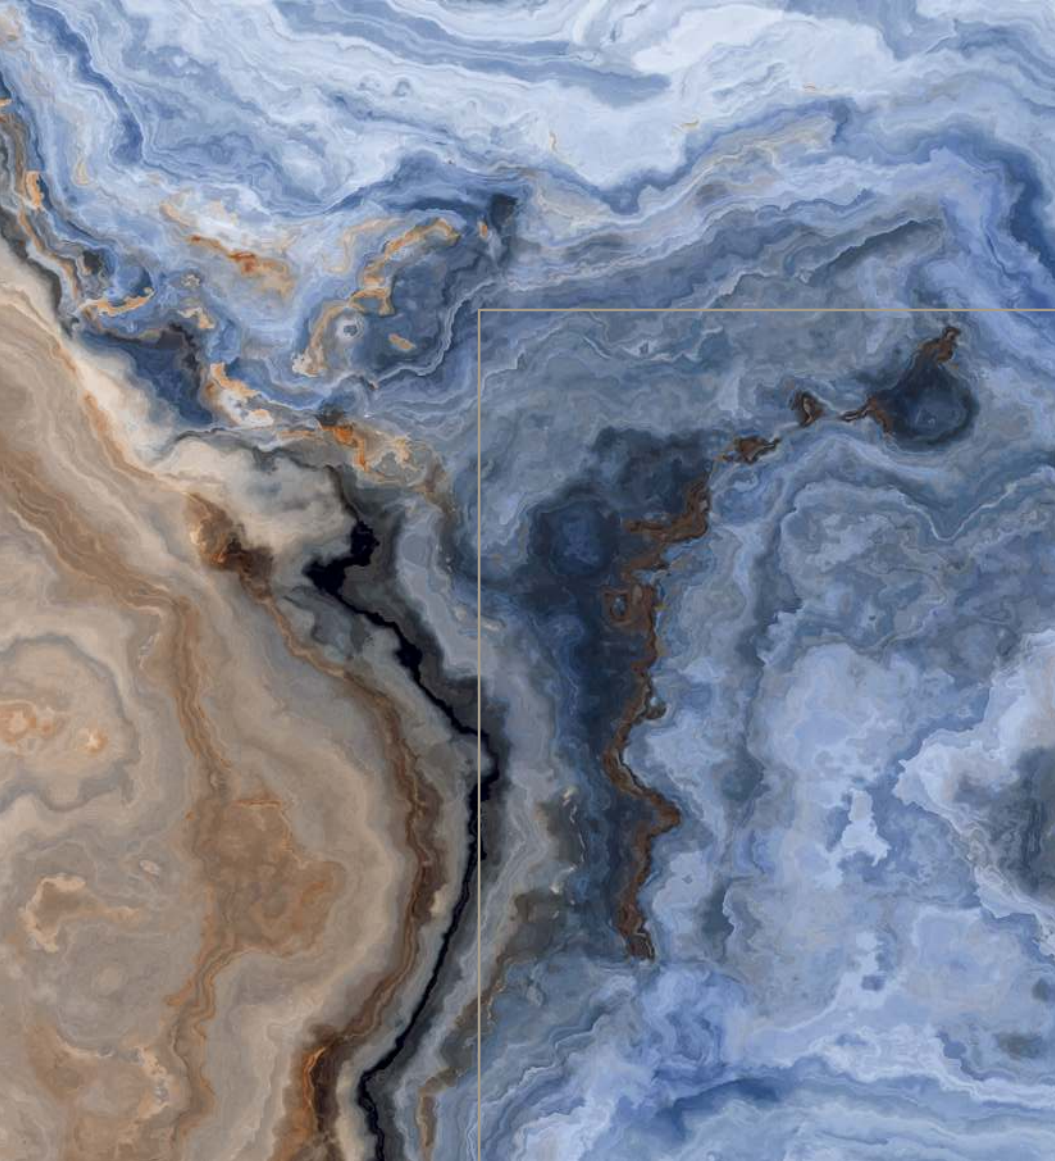

# XELA BLACK

SURFACE  
POLISHED

FINISH  
HIGH GLOSS

60x120cm | 80x160cm

asia pacific  
ceramic

# NORAMA AQUA

SURFACE  
POLISHED

FINISH  
HIGH GLOSS

60x120cm | 80x160cm

asia pacific  
ceramic

# ZORINA AQUA

SURFACE  
POLISHED

FINISH  
HIGH GLOSS

60x120cm | 80x160cm

asia pacific  
ceramic