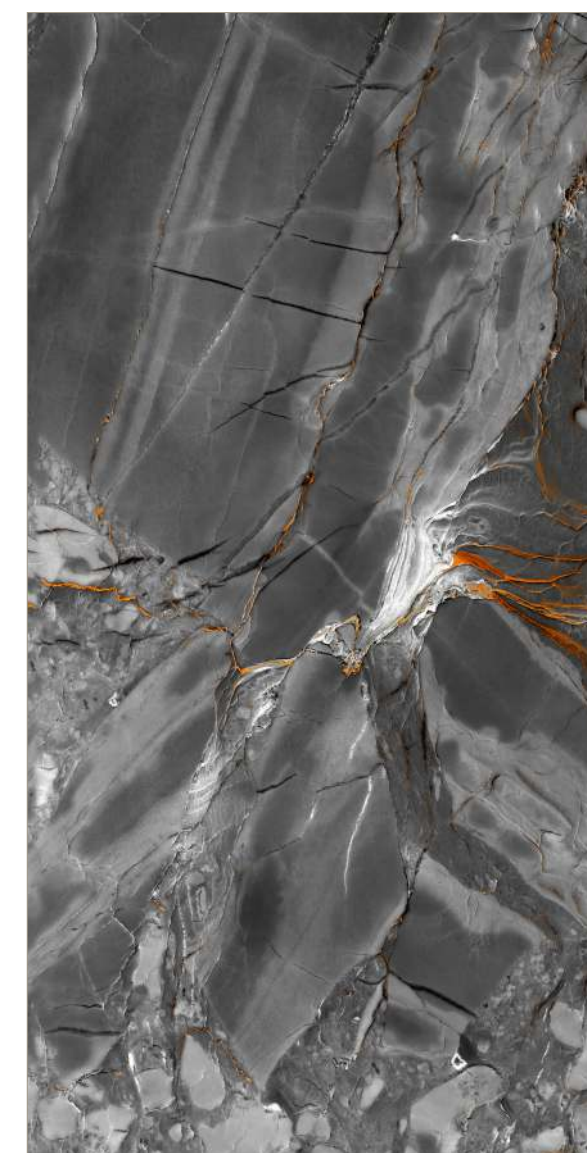

60x120cm | 80x160cm

asia pacific
ceramic

GEOFFREY SILVER

SURFACE
POLISHED

FINISH
HIGH GLOSS

60x120cm | 80x160cm

asia pacific
ceramic

RODIK NERO

SURFACE
POLISHED

FINISH
HIGH GLOSS