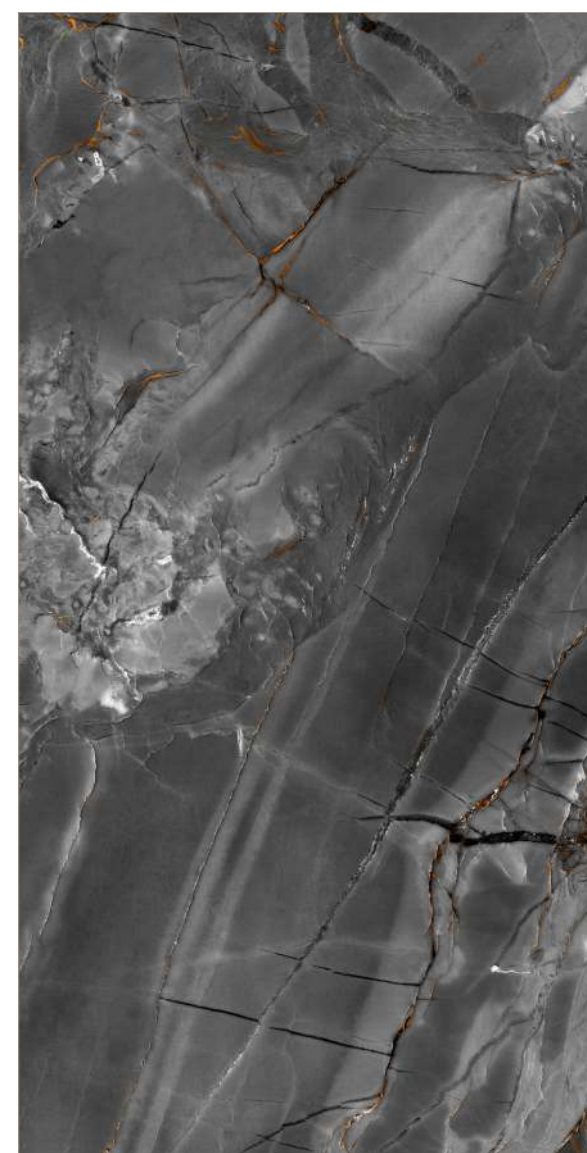

60x120cm | 80x160cm

asia pacific
ceramic

GEOFFREY SILVER

SURFACE
POLISHED

FINISH
HIGH GLOSS

60x120cm | 80x160cm

asia pacific
ceramic

RODIK NERO

SURFACE
POLISHED

FINISH
HIGH GLOSS