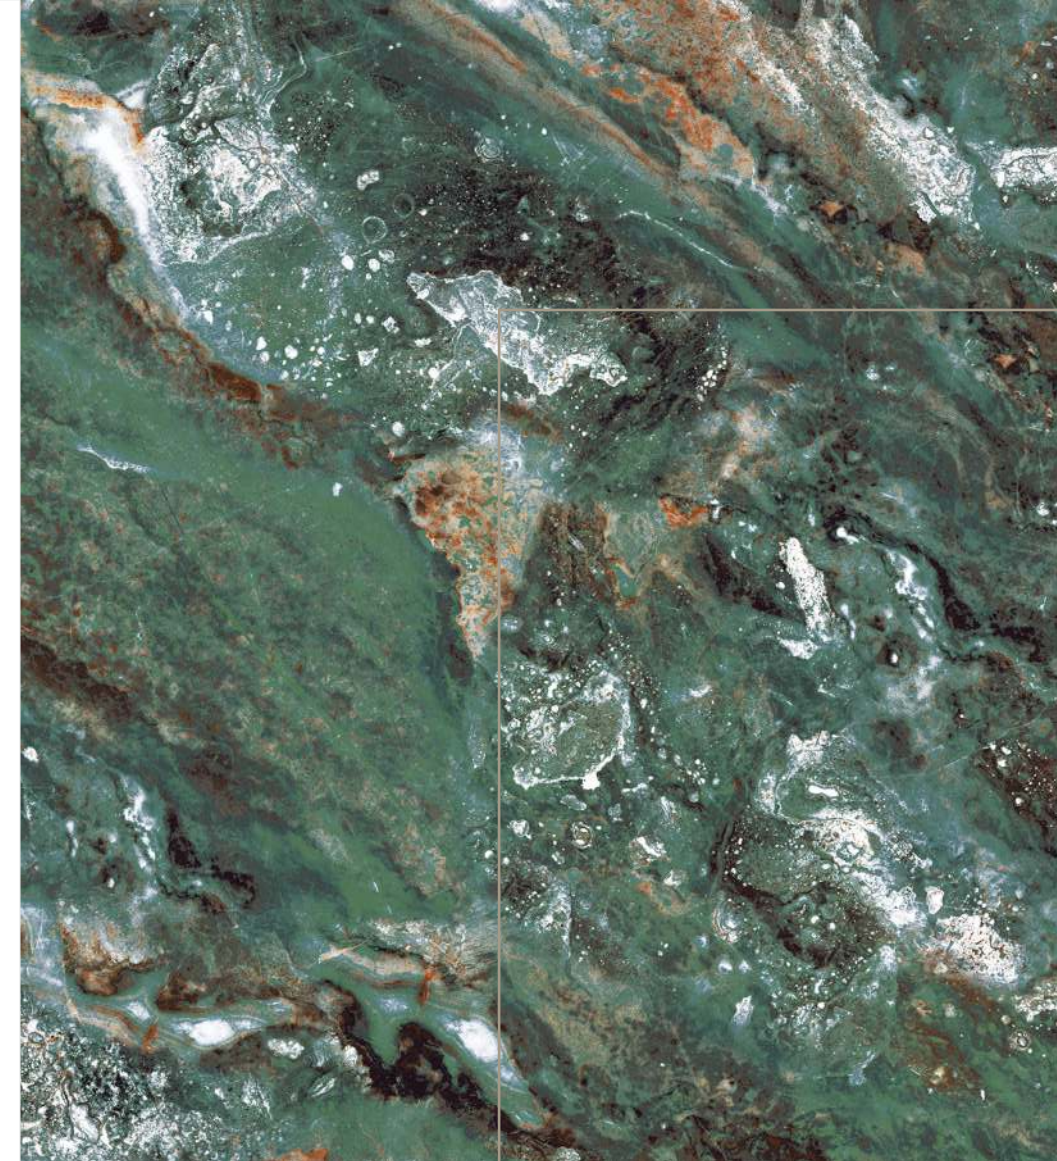

CRUZ NATURAL

SURFACE
POLISHED

FINISH
HIGH GLOSS

60x120cm | 80x160cm

asia pacific
ceramic

COSMO AQUA

SURFACE
POLISHED

FINISH
HIGH GLOSS