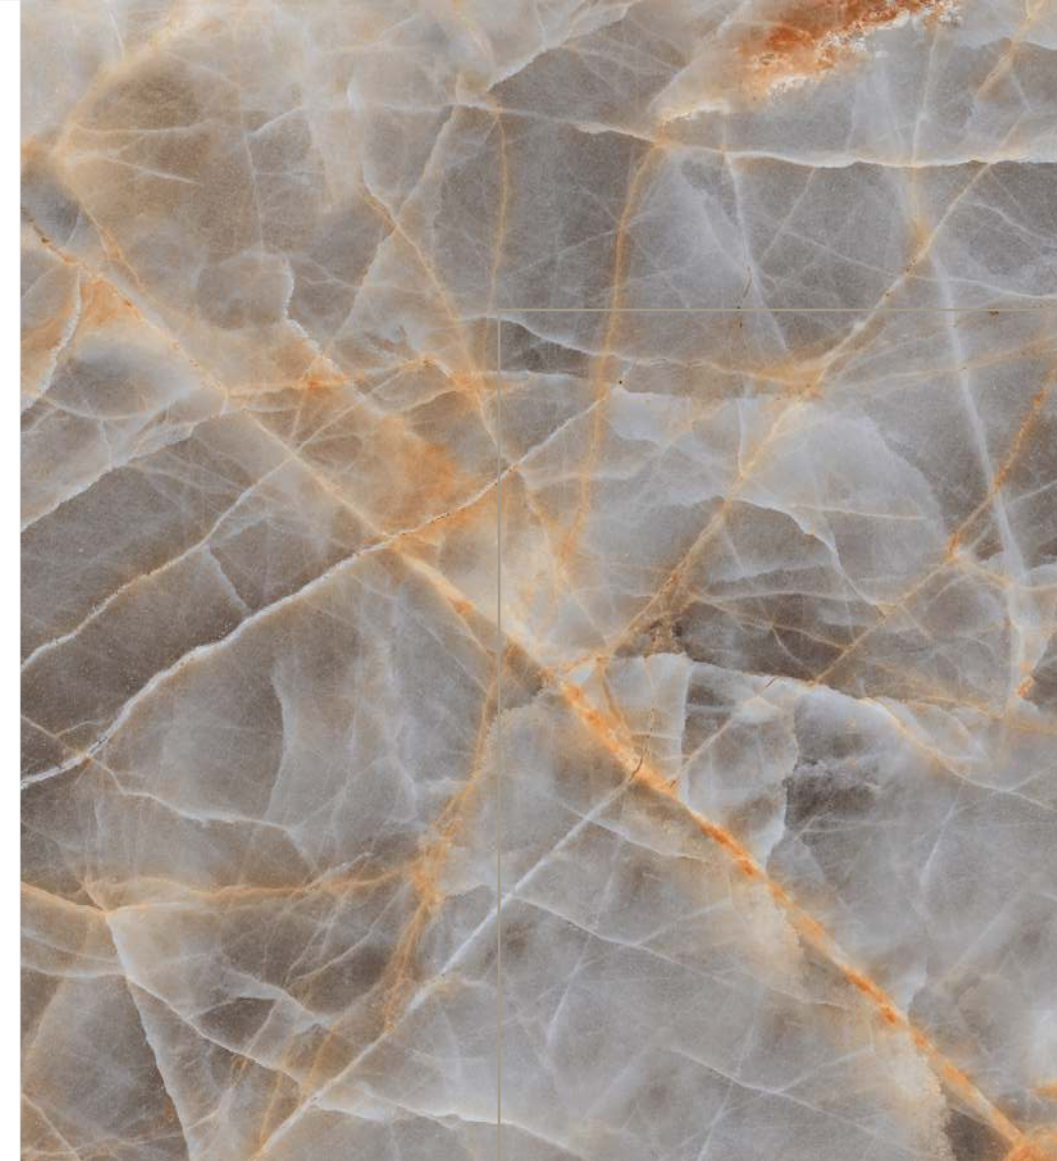

60x120cm | 80x160cm

asia pacific
ceramic

MORGAN BROWN

SURFACE
POLISHED

FINISH
HIGH GLOSS