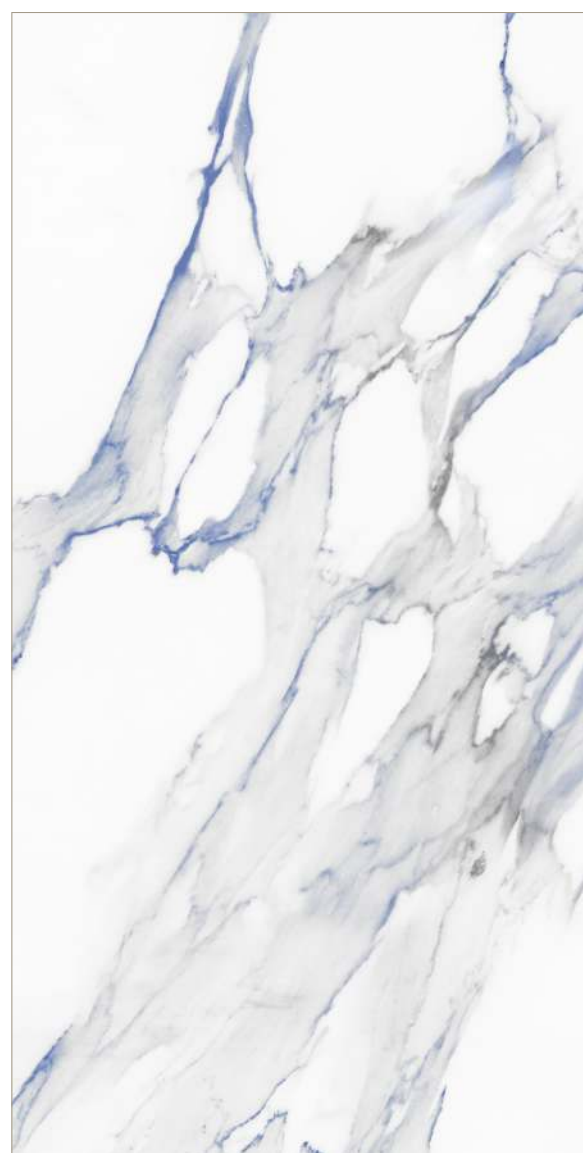

# ST NAOMI

SURFACE  
POLISHED

FINISH  
GLOSSY

SILVER

NATURAL

BLUE

60x60cm | 60x120cm  
80x80cm | 80x160cm

asia pacific  
ceramic