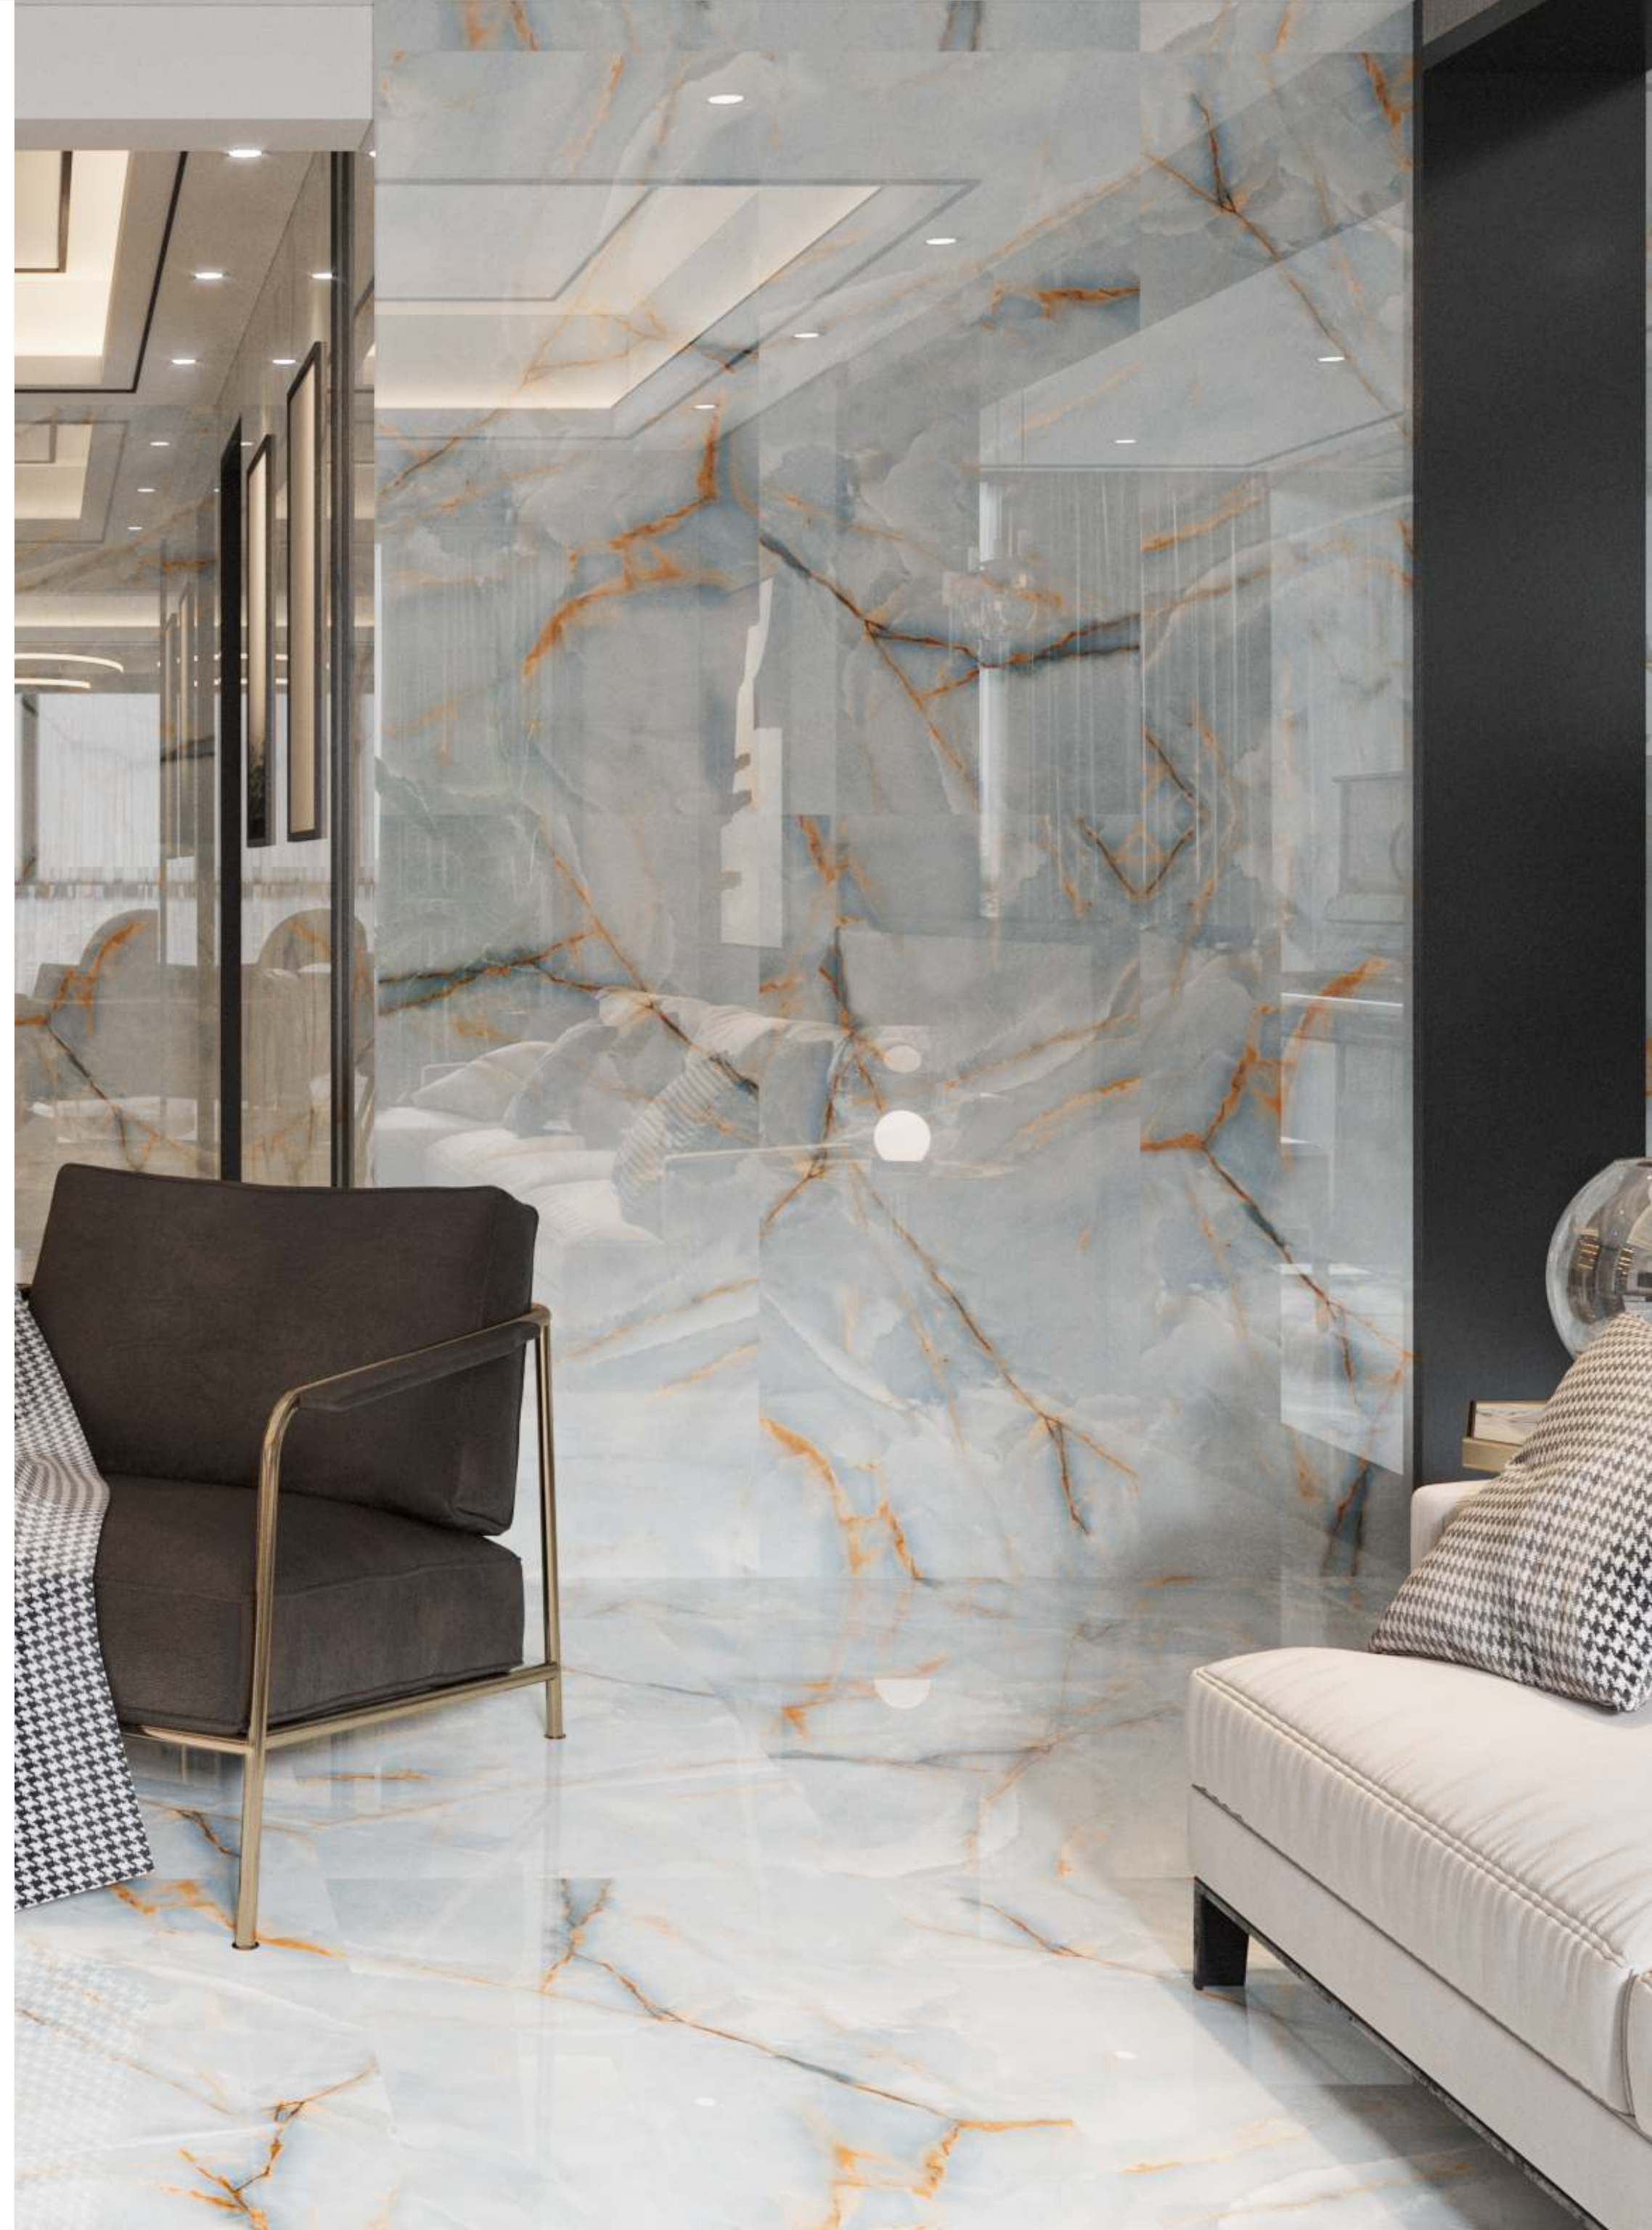

60x120cm | 80x160cm

asia pacific
ceramic

ONYX ITALIYA

SURFACE
POLISHED

FINISH
HIGH GLOSS