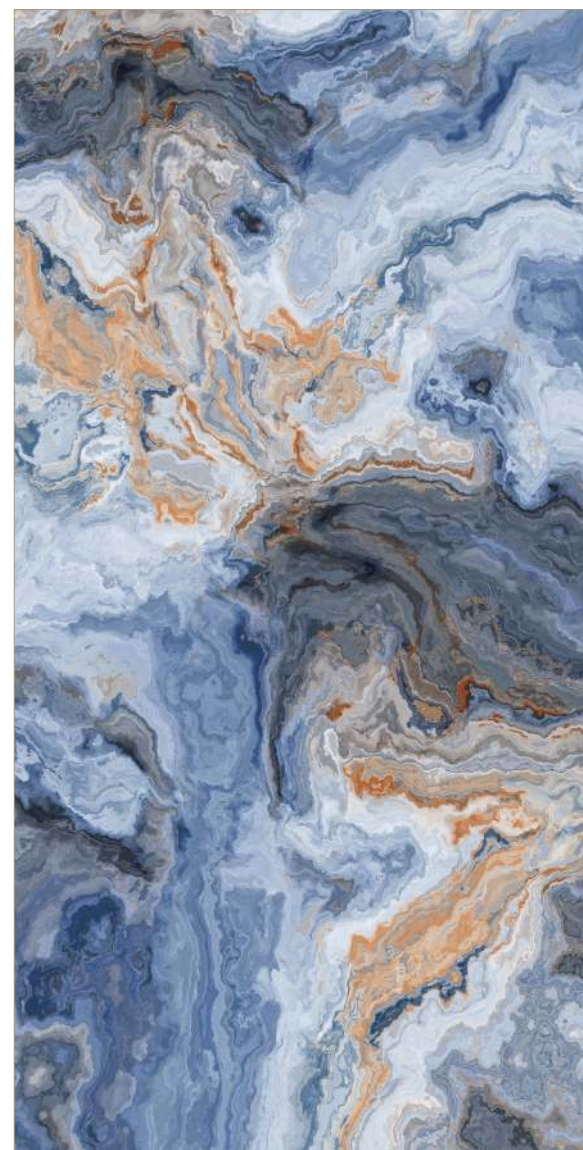

60x120cm | 80x160cm

asia pacific
ceramic

VELVETTE BLACK

SURFACE
POLISHED

FINISH
HIGH GLOSS