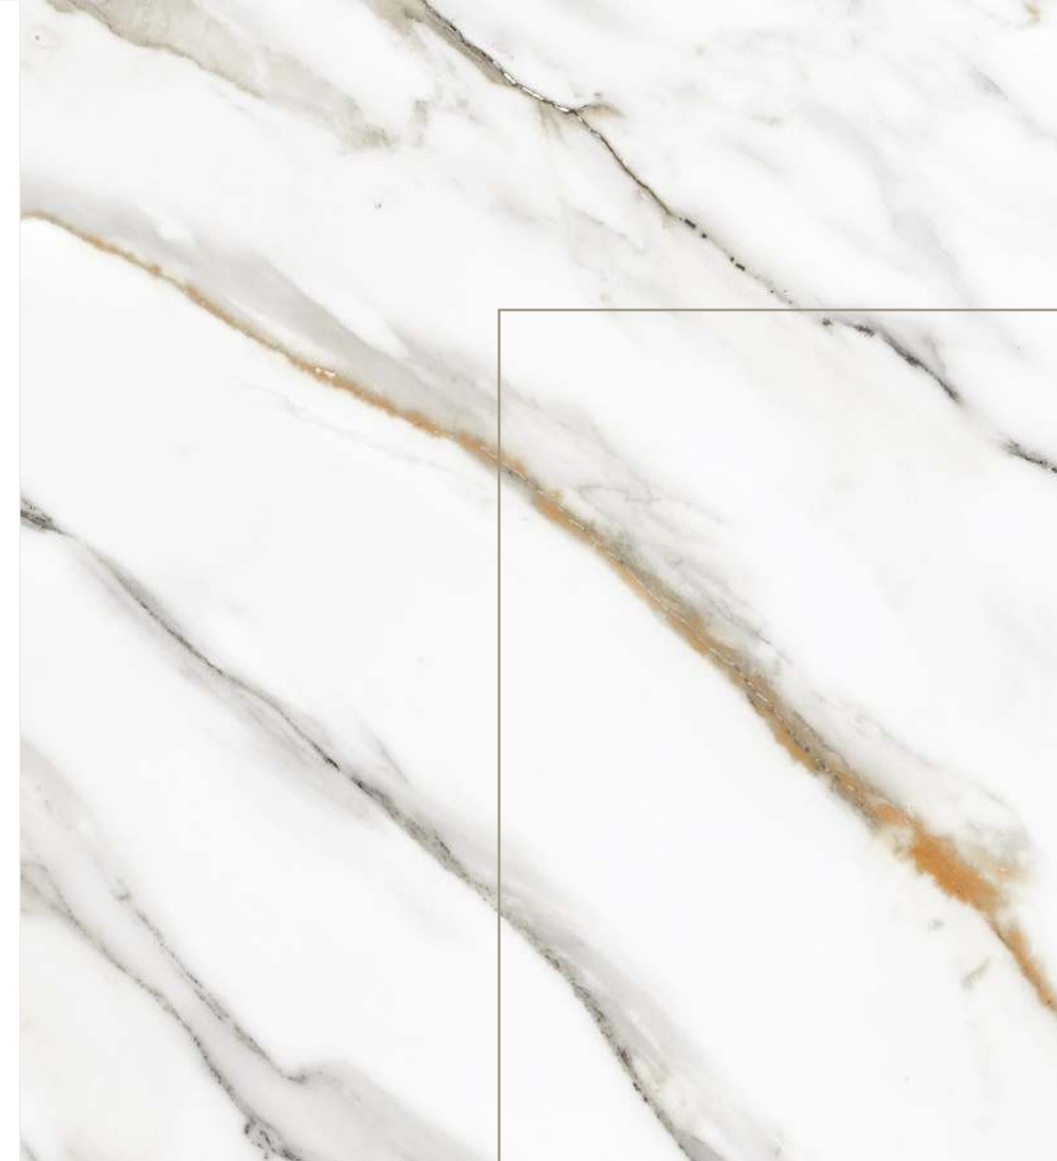

ST CLARA

SURFACE
POLISHED

FINISH
GLOSSY