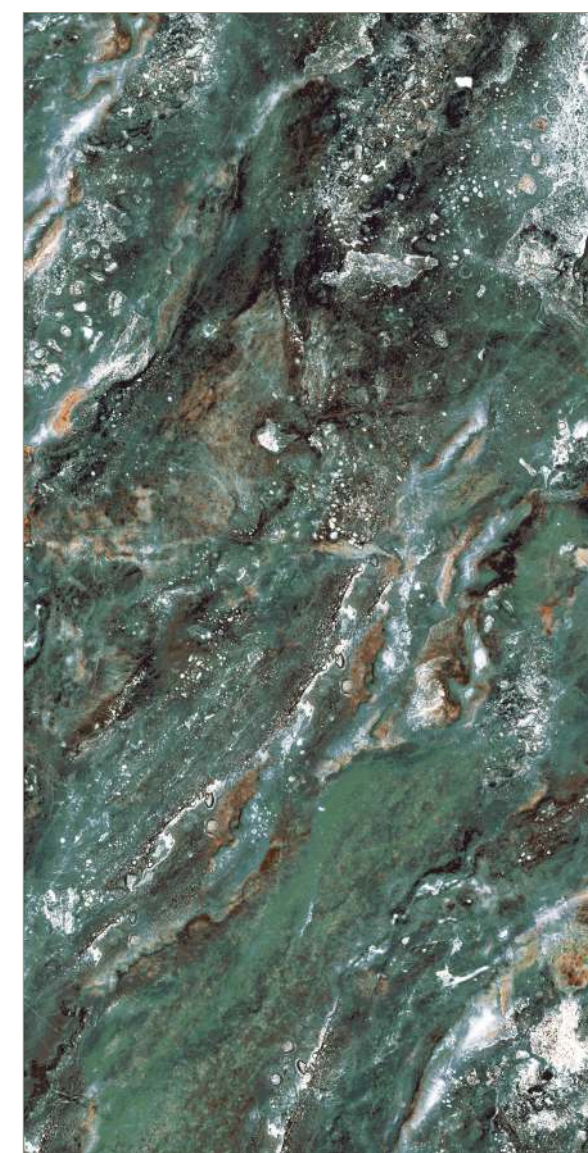

60x120cm | 80x160cm

asia pacific
ceramic

CRUZ NATURAL

SURFACE
POLISHED

FINISH
HIGH GLOSS

60x120cm | 80x160cm

asia pacific
ceramic

COSMO AQUA

SURFACE
POLISHED

FINISH
HIGH GLOSS