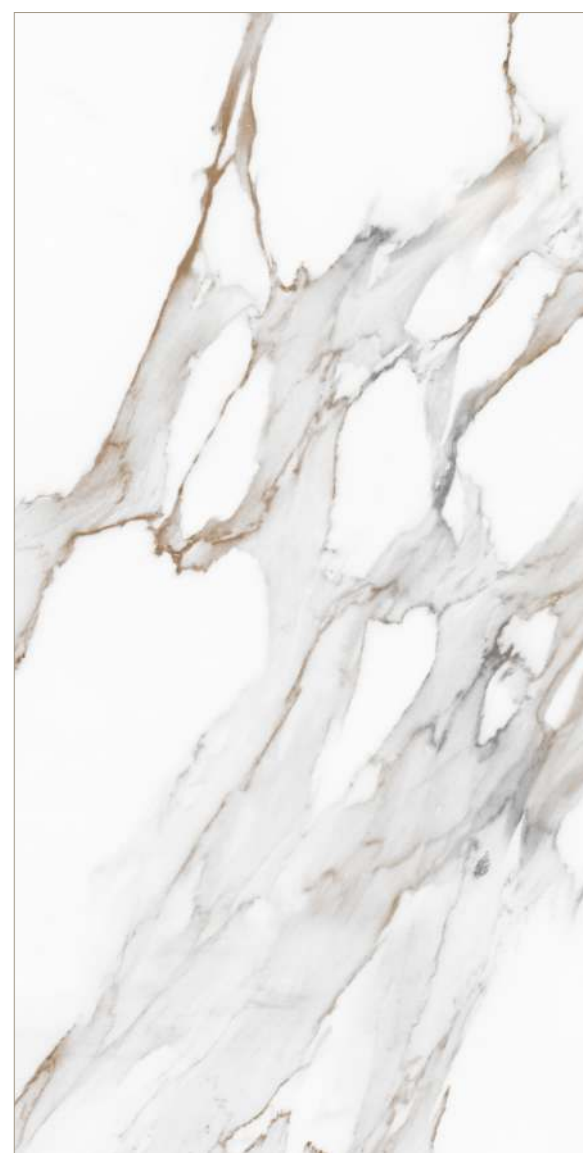

# ST NAOMI

SURFACE  
POLISHED

FINISH  
GLOSSY

SILVER

NATURAL

BLUE

60x60cm | 60x120cm  
80x80cm | 80x160cm

asia pacific  
ceramic