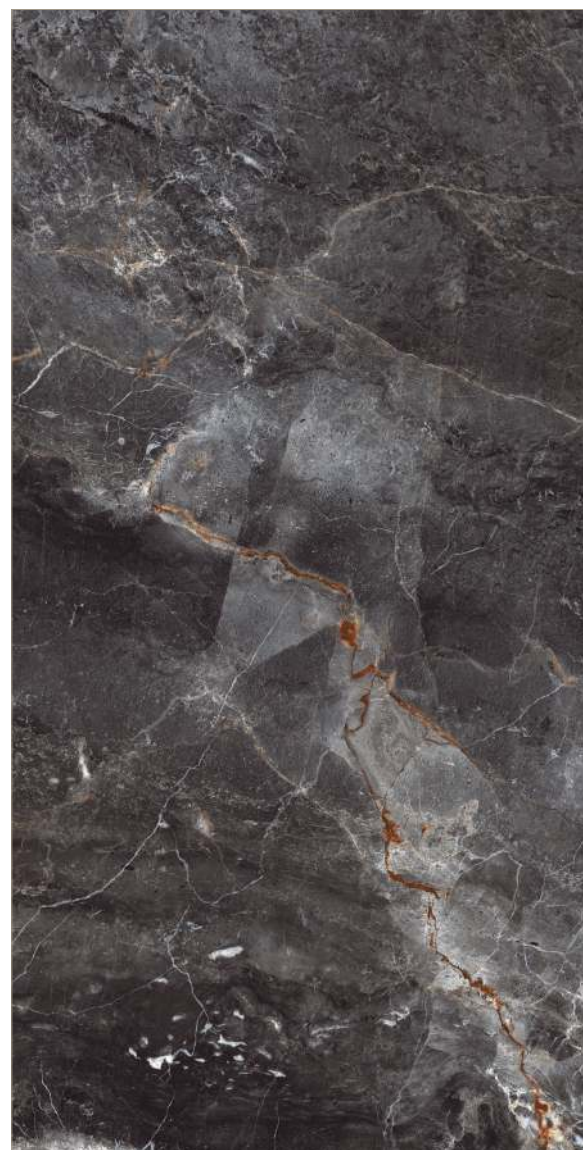

60x120cm | 80x160cm

asia pacific
ceramic

XELA BLACK

SURFACE
POLISHED

FINISH
HIGH GLOSS