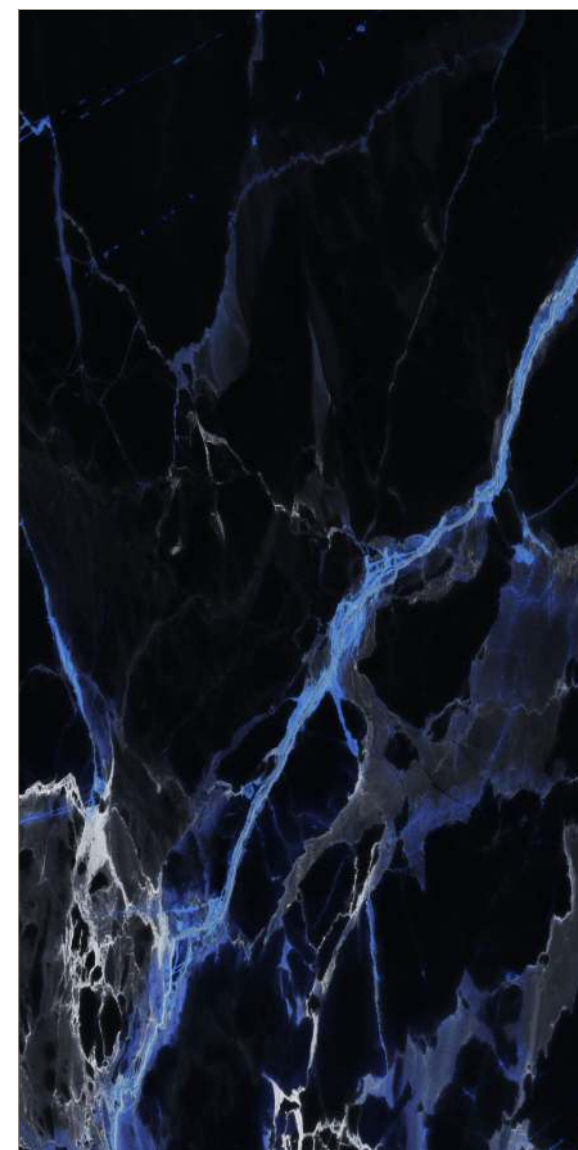

60x120cm | 80x160cm

asia pacific
ceramic

FLUID RIVER

SURFACE
POLISHED

FINISH
HIGH GLOSS

60x120cm | 80x160cm

asia pacific
ceramic

VELVETTE BLACK

SURFACE
POLISHED

FINISH
HIGH GLOSS