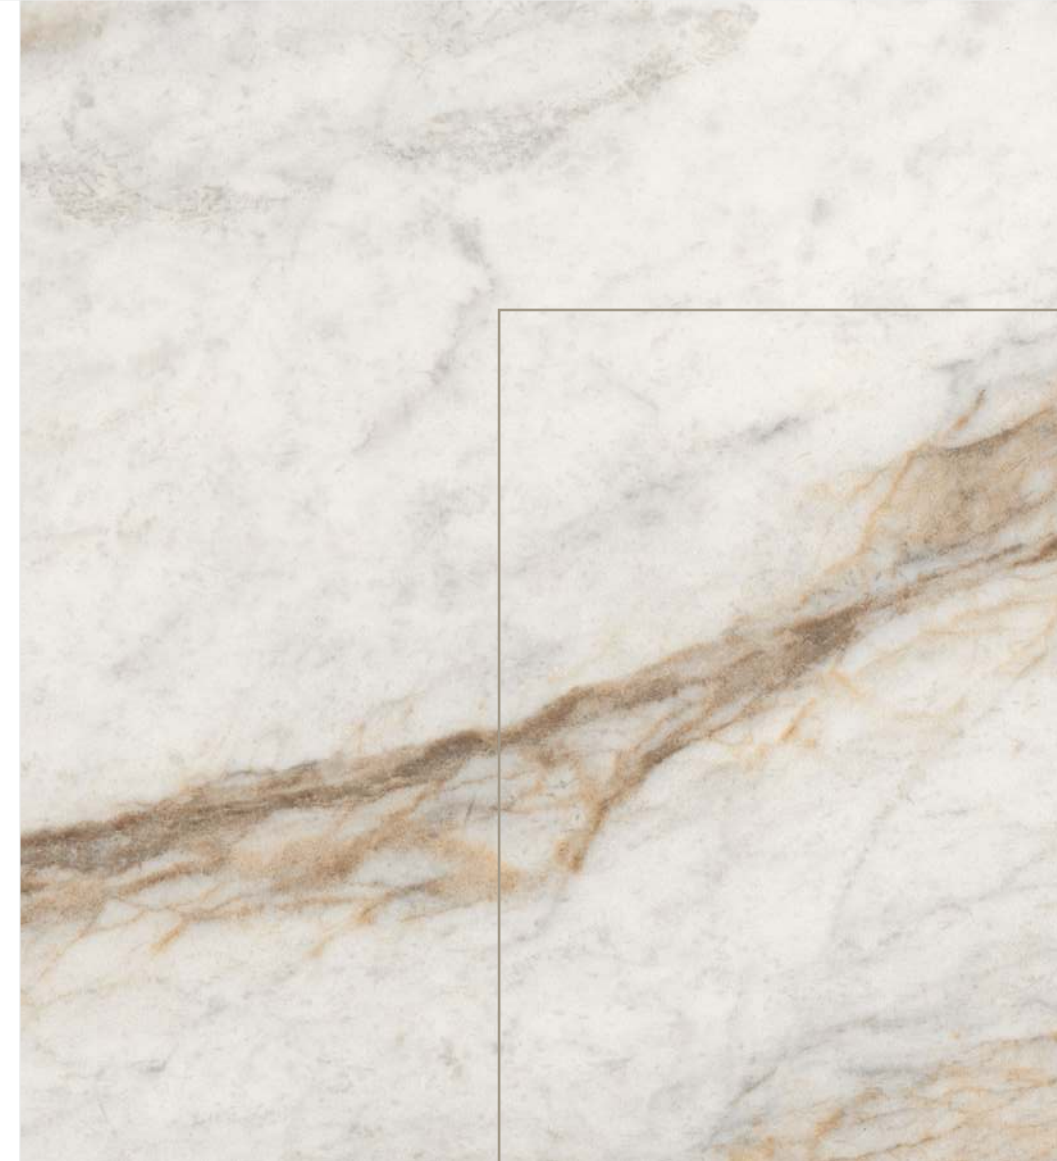

LUCA BLACK

SURFACE
POLISHED

FINISH
GLOSSY

60x60cm | 60x120cm
80x80cm | 80x160cm

asia pacific
ceramic

MILES NATURAL

SURFACE
POLISHED

FINISH
GLOSSY