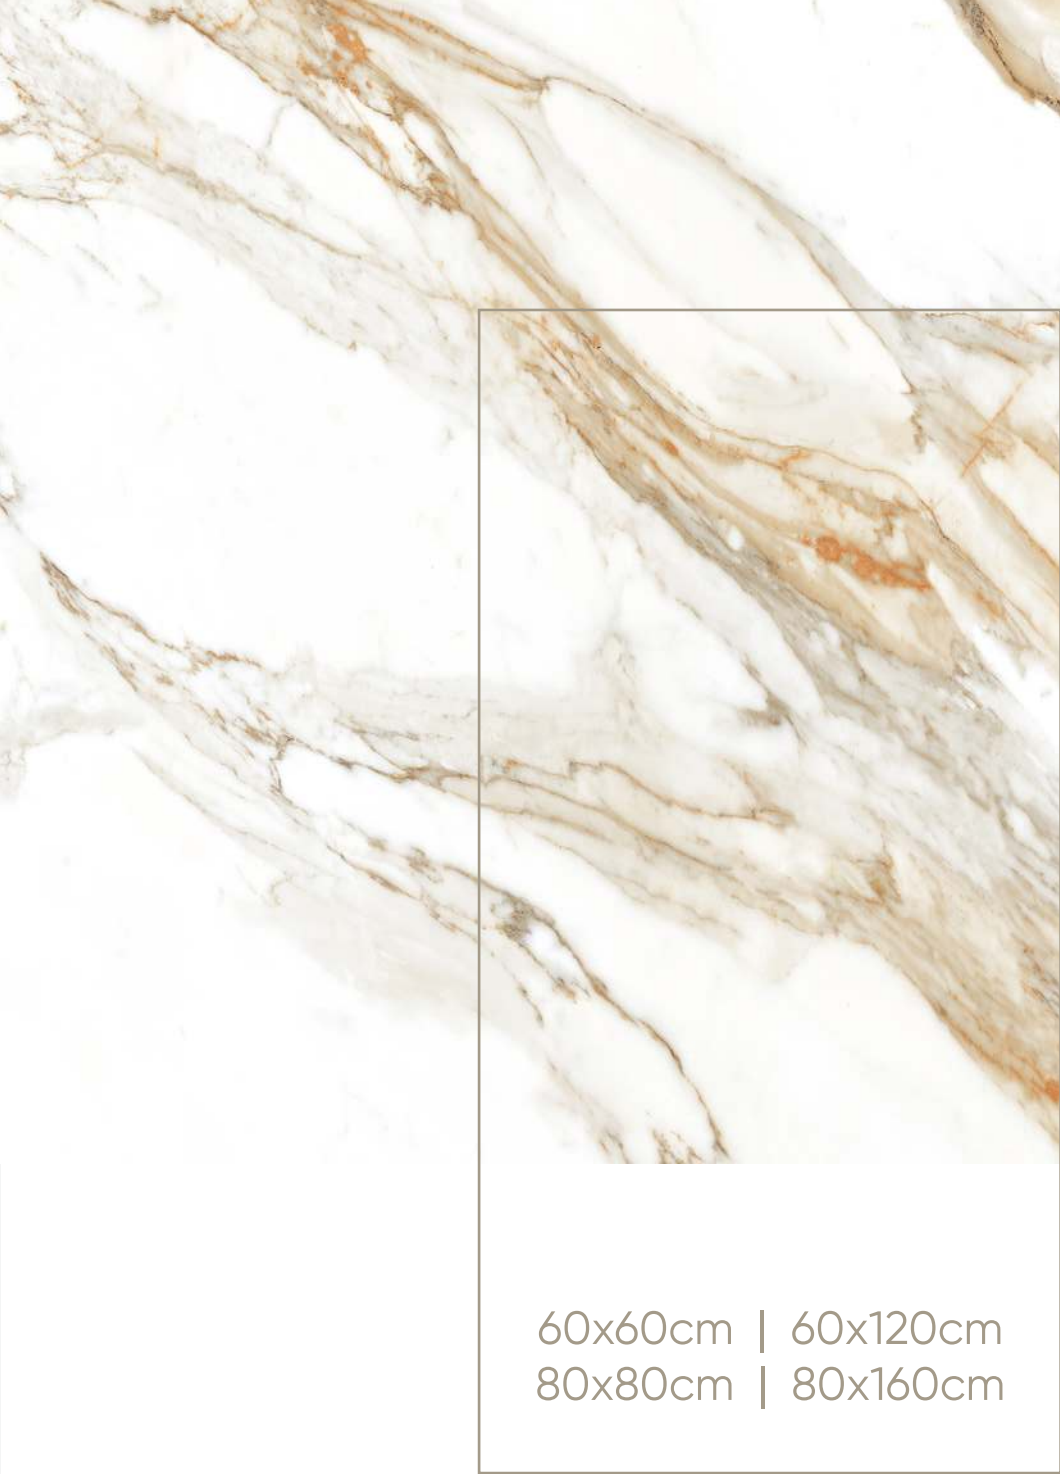

## ST ZAPHER SILVER

SURFACE  
POLISHED

FINISH  
GLOSSY

asia pacific  
ceramic

60x60cm | 60x120cm  
80x80cm | 80x160cm

asia pacific  
ceramic