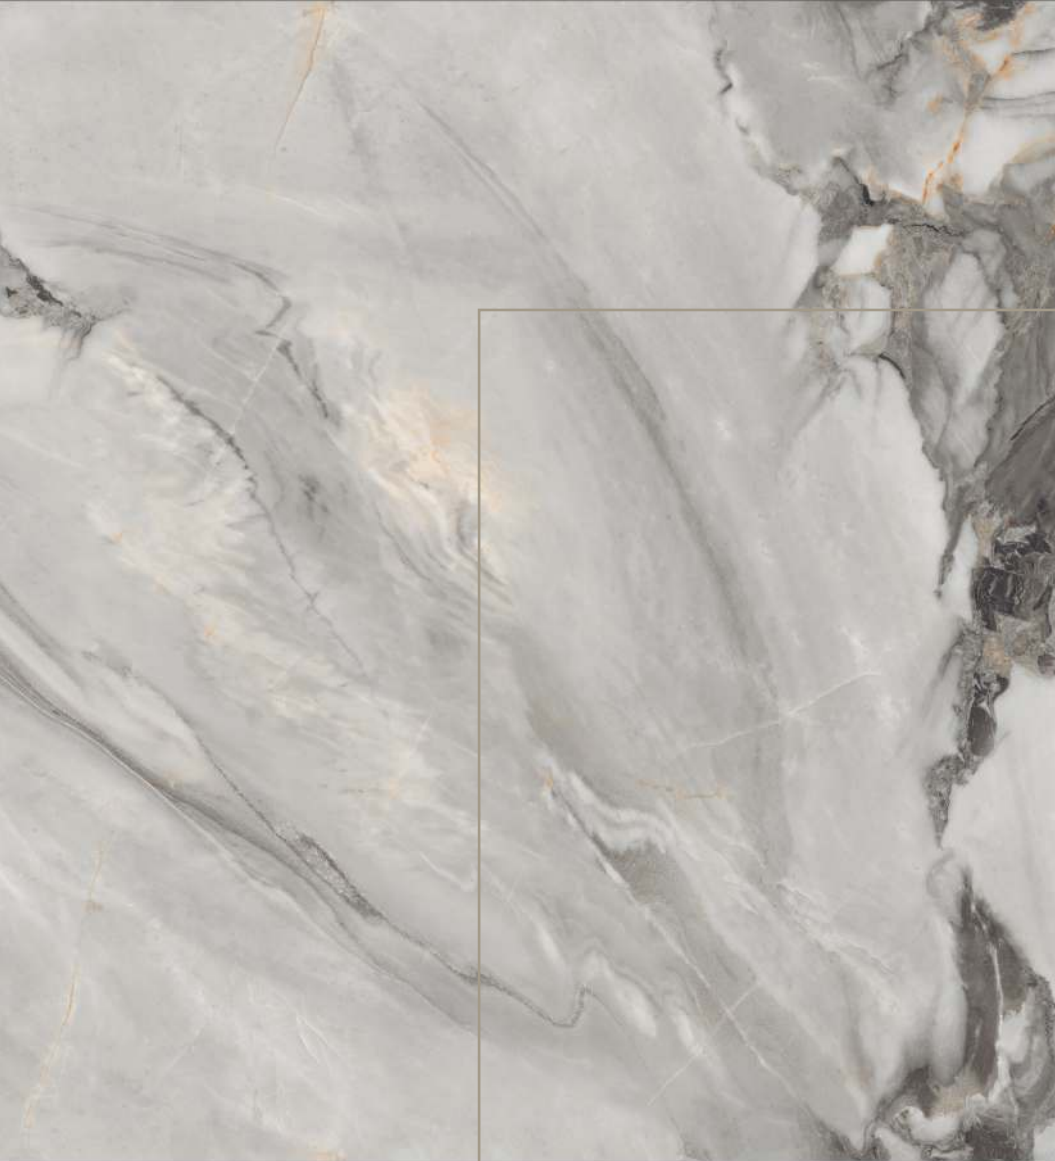

# SAHARA NOIR

60x120cm | 80x160cm

SURFACE  
POLISHED

FINISH  
HIGH GLOSS

WHITE

BLACK

asia pacific  
ceramic

60x120cm | 80x160cm