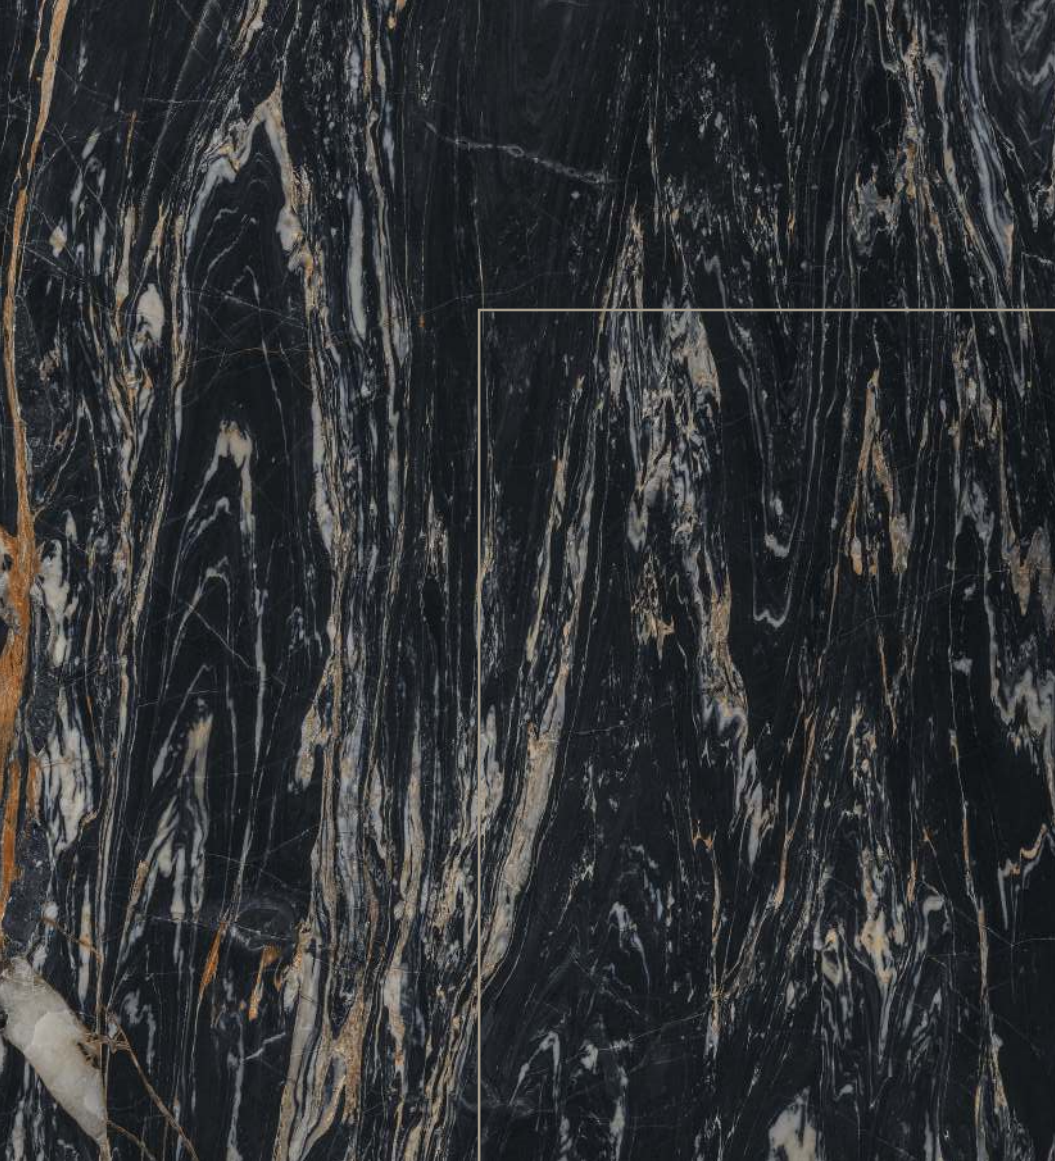

# ZEBRA BROUN

SURFACE  
POLISHED

FINISH  
HIGH GLOSS

asia pacific  
ceramic

60x120cm | 80x160cm

asia pacific  
ceramic