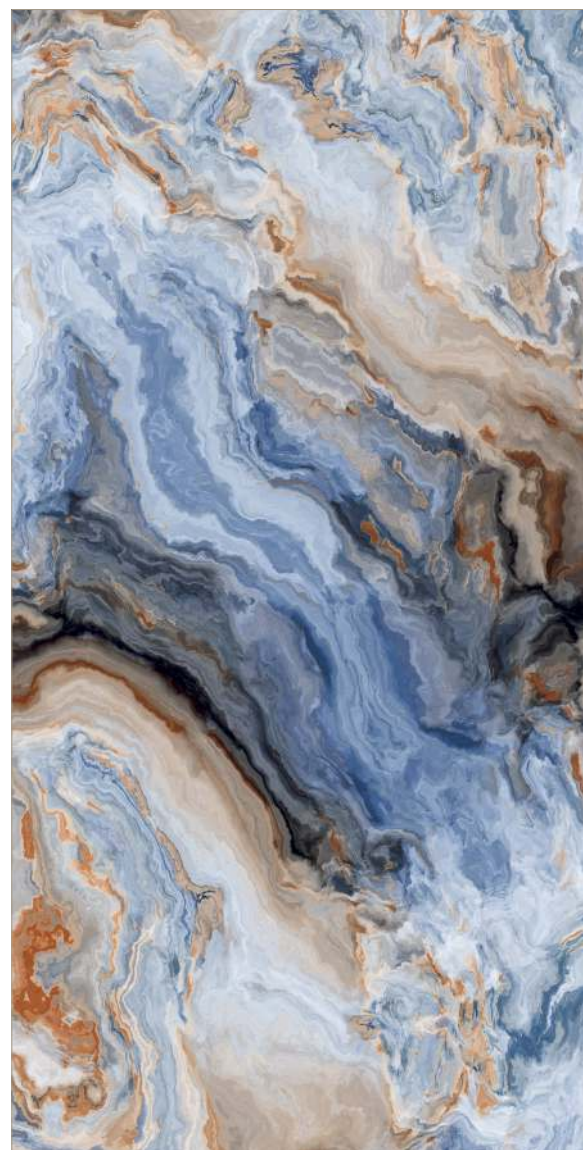

60x120cm | 80x160cm

asia pacific
ceramic

VELVETTE BLACK

SURFACE
POLISHED

FINISH
HIGH GLOSS