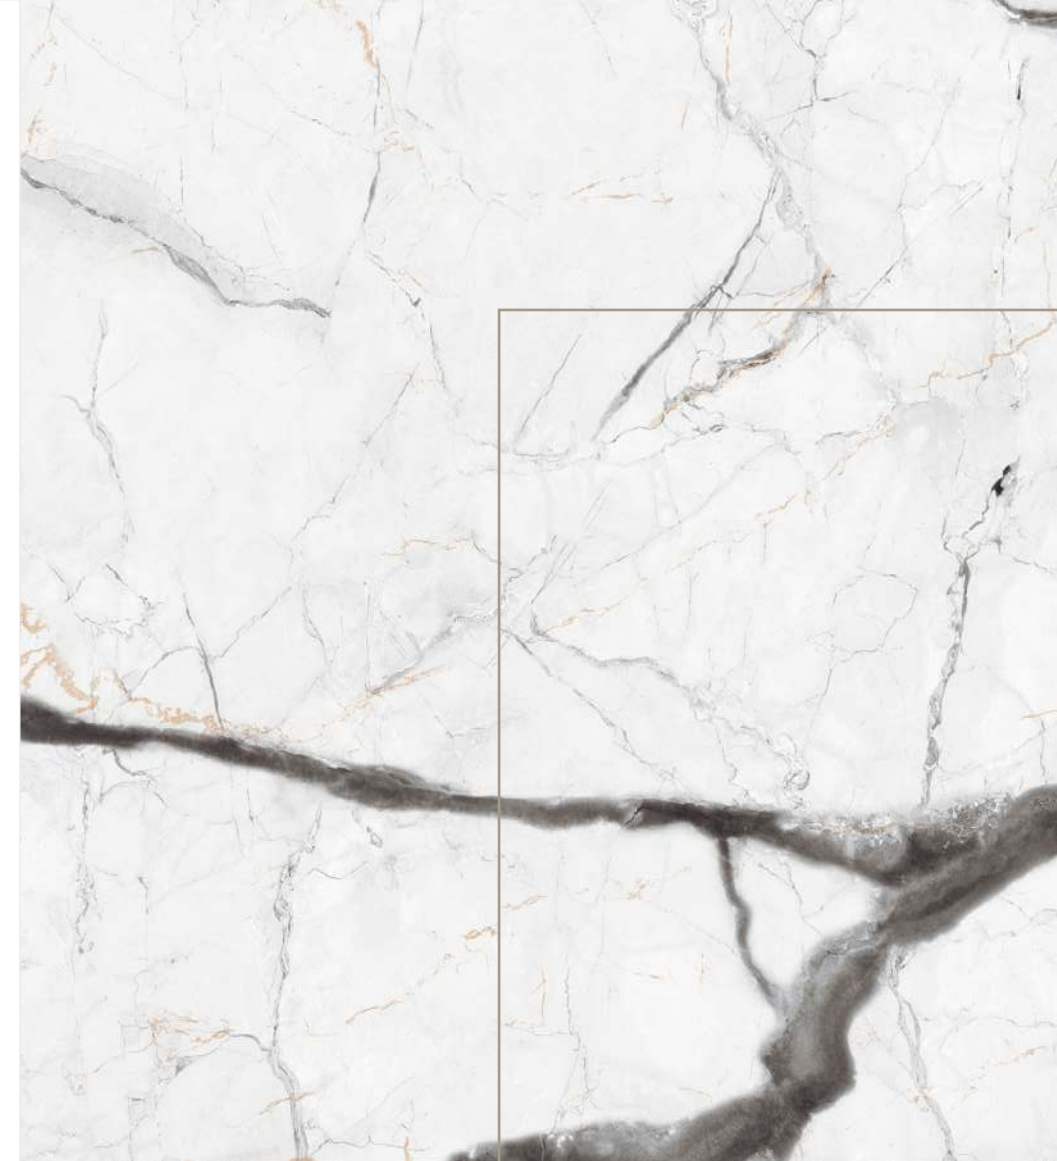

60x60cm | 60x120cm
80x80cm | 80x160cm

asia pacific
ceramic

THEON BLACK

SURFACE
POLISHED

FINISH
GLOSSY