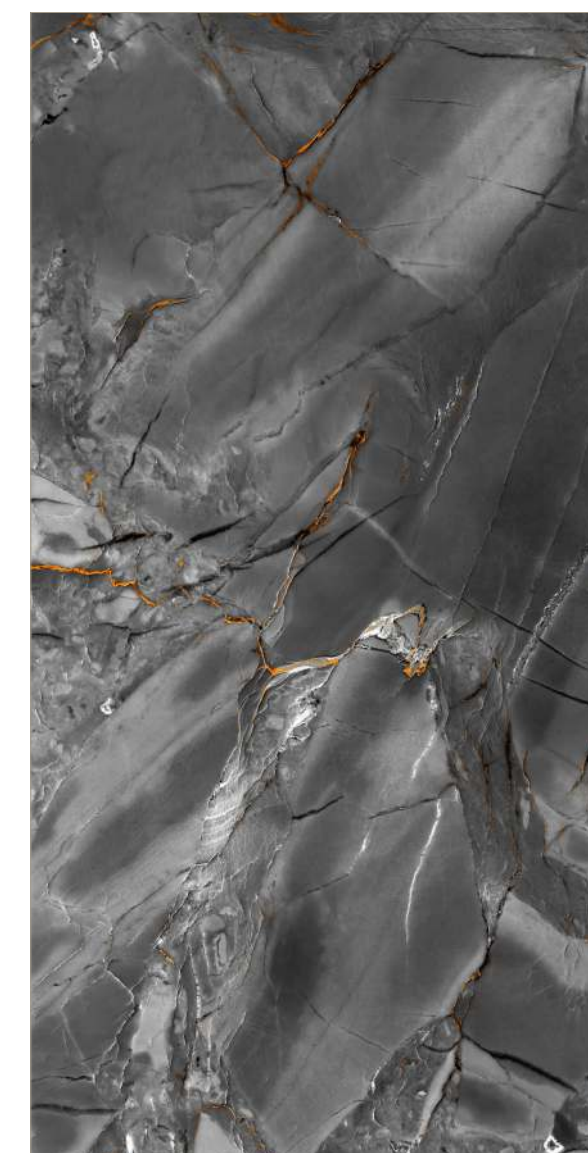

60x120cm | 80x160cm

asia pacific
ceramic

GEOFFREY SILVER

SURFACE
POLISHED

FINISH
HIGH GLOSS

60x120cm | 80x160cm

asia pacific
ceramic

RODIK NERO

SURFACE
POLISHED

FINISH
HIGH GLOSS