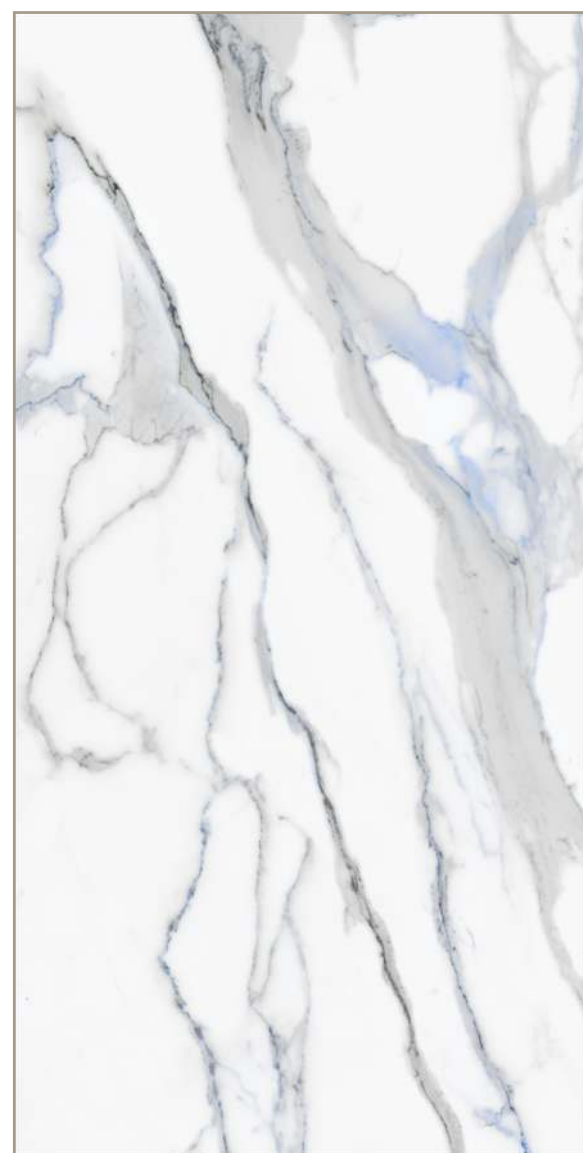

60x60cm | 60x120cm
80x80cm | 80x160cm

asia pacific
ceramic

ST LAKE SILVER

SURFACE
POLISHED

FINISH
GLOSSY