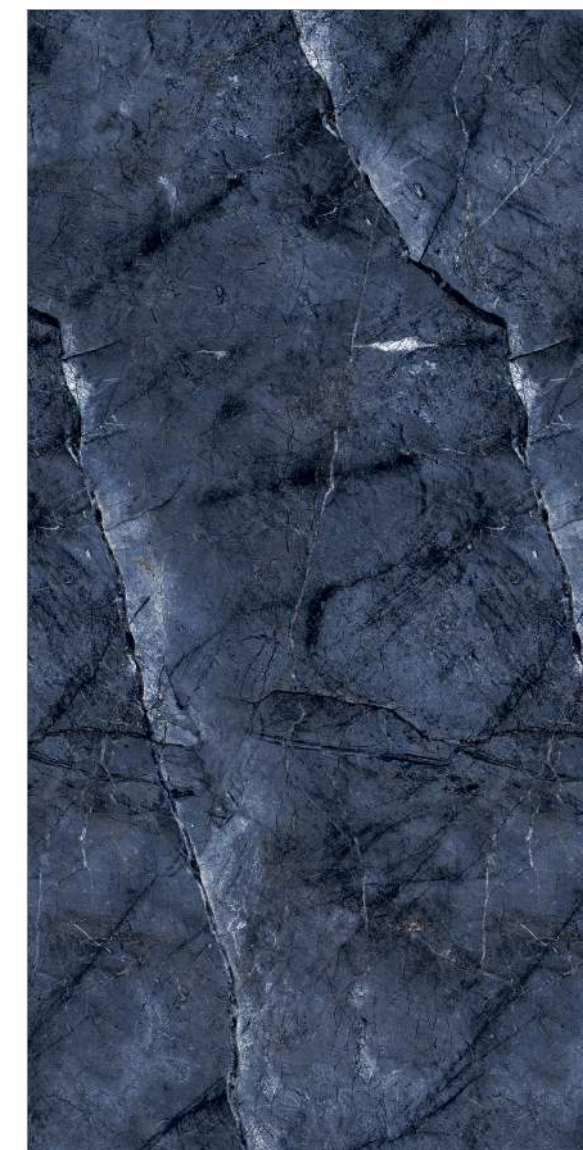

60x120cm | 80x160cm

asia pacific
ceramic

FAITH BROWN

SURFACE
POLISHED

FINISH
HIGH GLOSS

60x120cm | 80x160cm

asia pacific
ceramic

FAITH NATURAL

SURFACE
POLISHED

FINISH
HIGH GLOSS